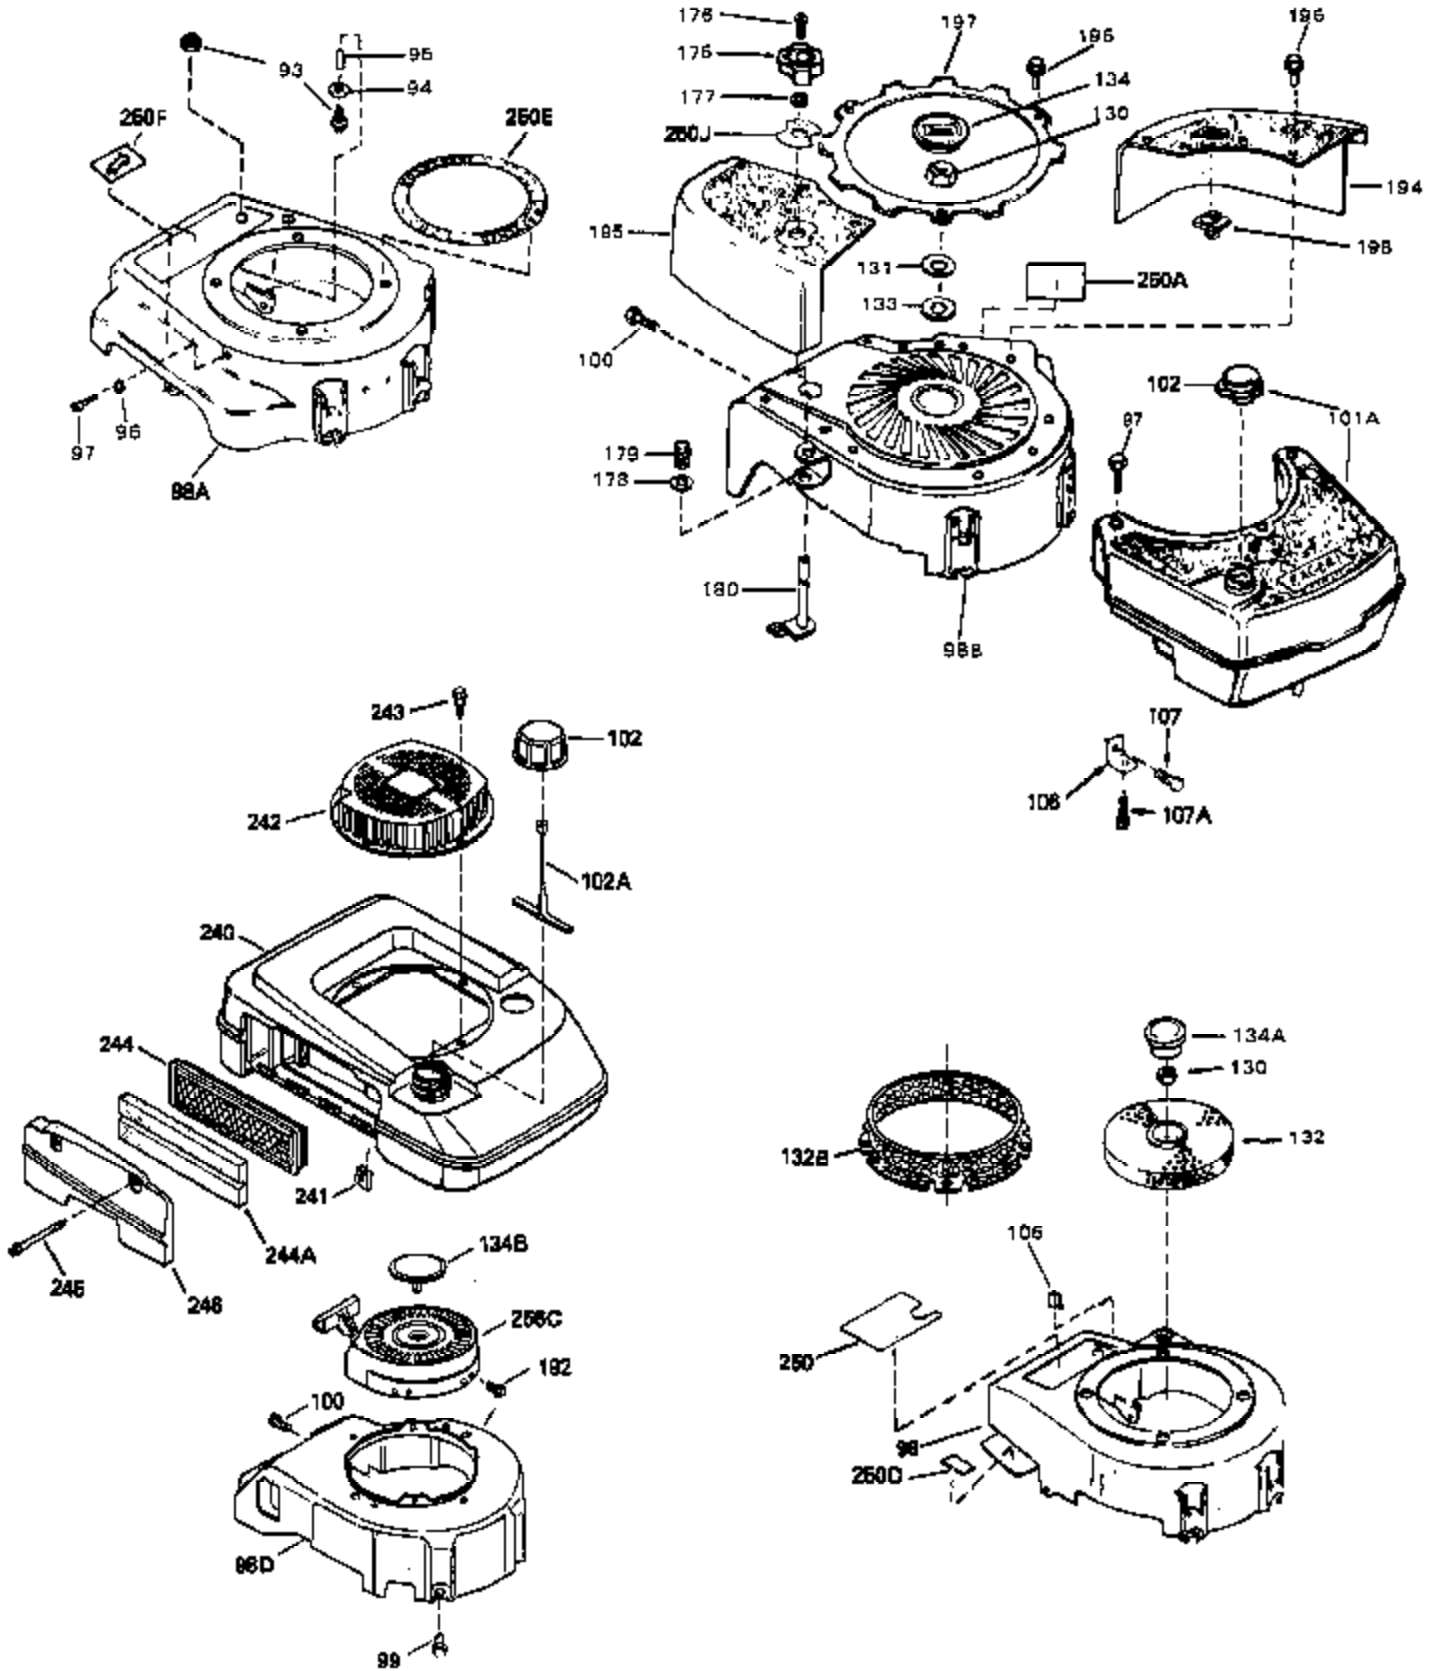

Ref #	Part Number	Qty	Description
1	34959	0	Cylinder Assy. (2-5/8" Bore)
2	26727	0	Pin, Dowel
50	34215	0	Breather Assy.
51	30200	0	Screw
52	32760	0	Gasket, Breather
63	650506	0	Screw
64	631036	0	Shutter, Throttle
65	631530	0	Shaft Assy., Throttle
66	631066	0	Spring, Return
92A	34231	0	Wire, Ground (One female fitting & one
115	610973	0	Terminal Assy.
165	34080	0	Spacer, Flywheel key
192A	0	0	Rivet, Pop (3/16" Dia.)
192	650802	0	Screw, Hex washer hd. taptite, 1/4-20 x 5/8
256A	590531	0	Starter, Side mount rewind