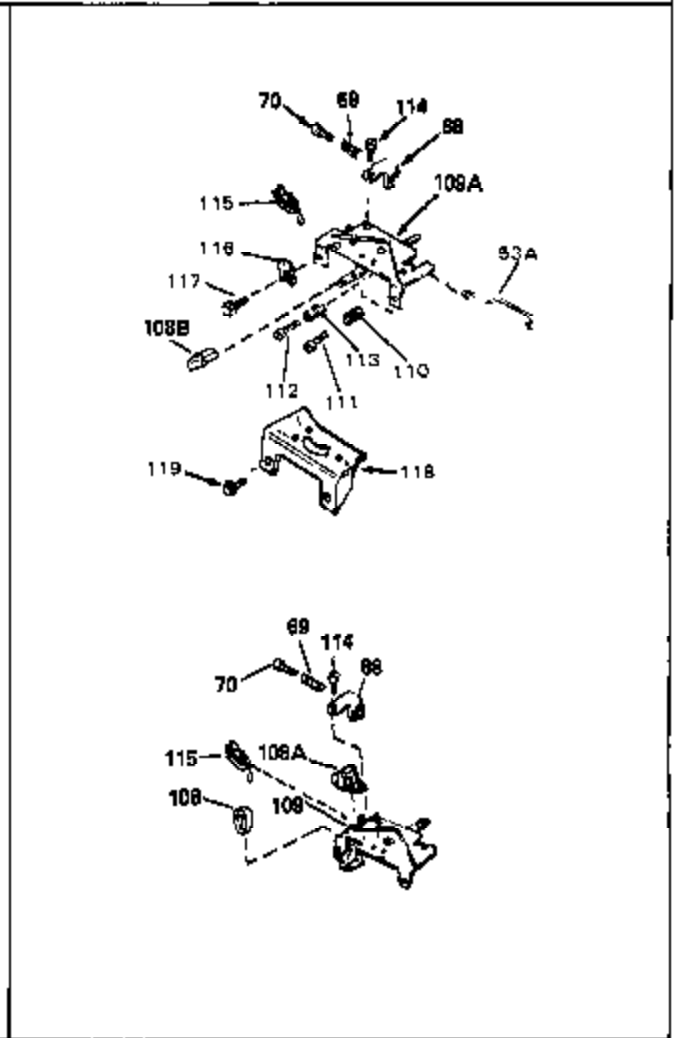

Ref #	Part Number	Qty	Description
108	32410	0	Knob, Speed control
109A	33205A	0	Control Assy., Speed
110	33802	0	Spring Compression
111	650777	0	Screw, Slotted fil. hd. mach., 6-32 x 7/16
112	650549	0	Screw
113	31342	0	Spring, Compression
114	30200	0	Screw
115	610973	0	Terminal Assy.
118	35177	0	Cover, Speed control
119	650807	0	Screw, Hex washer hd. shoulder, 10-32 x 7/16
120B	33556	0	Muffler
122	33753	0	Plate, Lock
235	35067	0	Collar, Air cleaner
236	35068	0	Clamp, Hose
237	35066	0	Element, Air cleaner (Paper)
238	35065	0	Cover, Air cleaner
239	35435	0	Filter, Pre-Air (Poly)