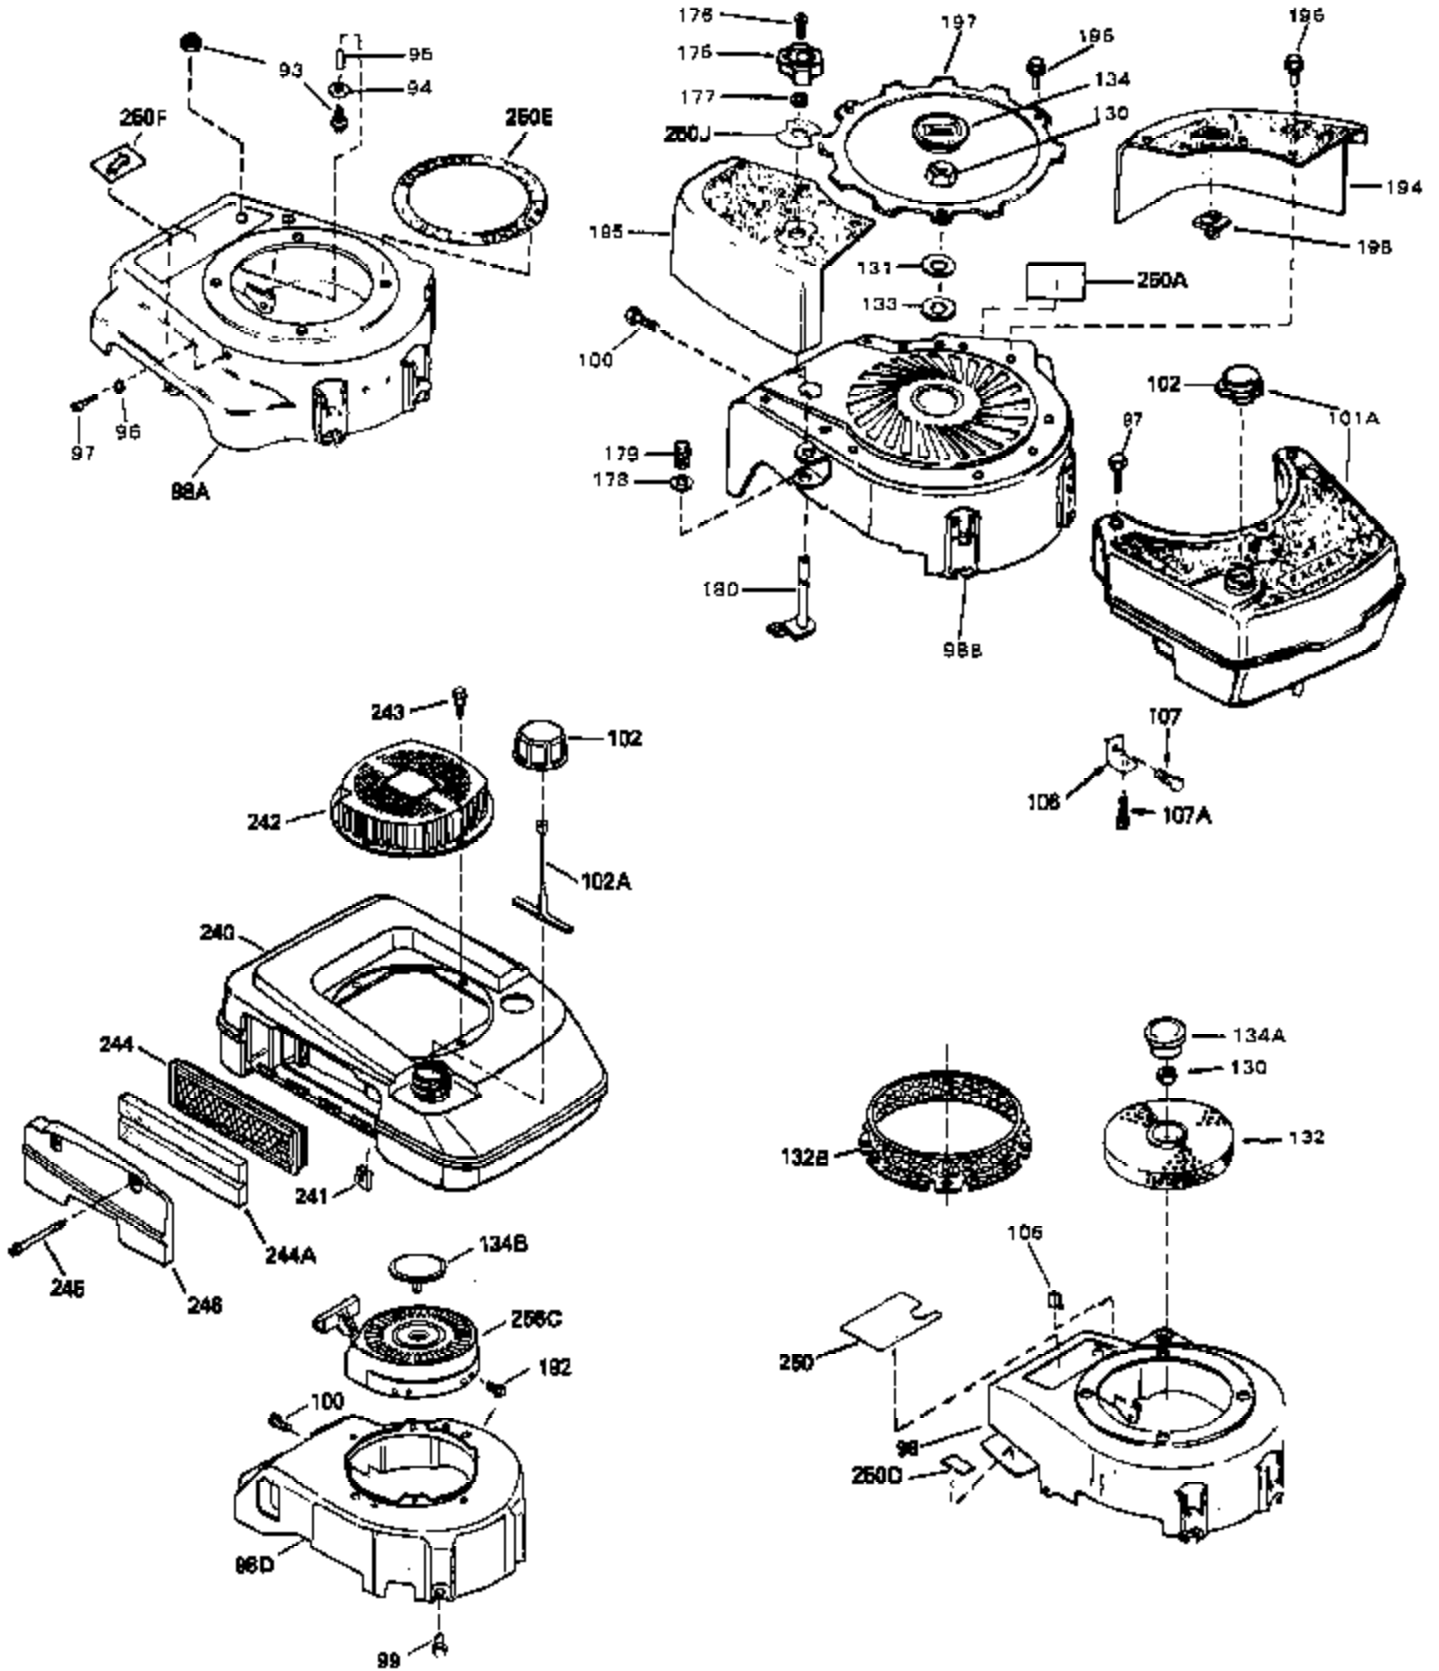

Ref #	Part Number	Qty	Description
97	28763	0	Screw, Hex washer hd. thread-forming, 10-24
98B	34480	0	Housing, Blower
99	650831	0	Screw, Hex washer hd. Powerlok thread,
100	30200	0	Screw
101A	34369A	0	Tank Assy., Fuel (Charcoal Poly) (1-1/2
102	34118	0	Cap, Fuel filler (Red Plastic) (Spurt
102	410144B	0	Cap, Fuel filler (White Plastic) (Std.)
130	650816	0	Nut, Flywheel
131	650815	0	Washer, Belleville
134	34113	0	Plug, Screen
192	650802	0	Screw, Hex washer hd. taptite, 1/4-20 x 5/8
250	34442A	0	Decal, Instruction