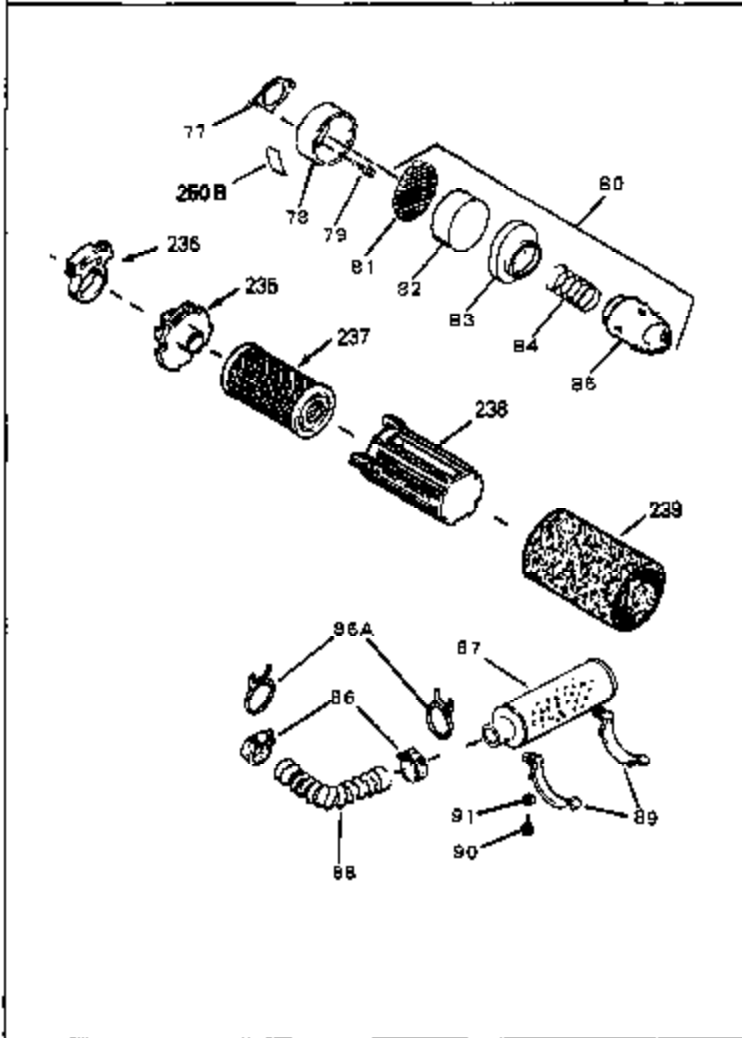

Ref #	Part Number	Qty	Description
108	32410	0	Knob, Speed control
109A	33205A	0	Control Assy., Speed
110	33802	0	Spring Compression
111	650777	0	Screw, Slotted fil. hd. mach., 6-32 x 7/16
112	650549	0	Screw
113	31342	0	Spring, Compression
114	30200	0	Screw
115	610973	0	Terminal Assy.
118	35177	0	Cover, Speed control
119	650807	0	Screw, Hex washer hd. shoulder, 10-32 x 7/16
120B	33556	0	Muffler
122	33753	0	Plate, Lock
235	35067	0	Collar, Air cleaner
236	35068	0	Clamp, Hose
237	35066	0	Element, Air cleaner (Paper)
238	35065	0	Cover, Air cleaner
239	35435	0	Filter, Pre-Air (Poly)