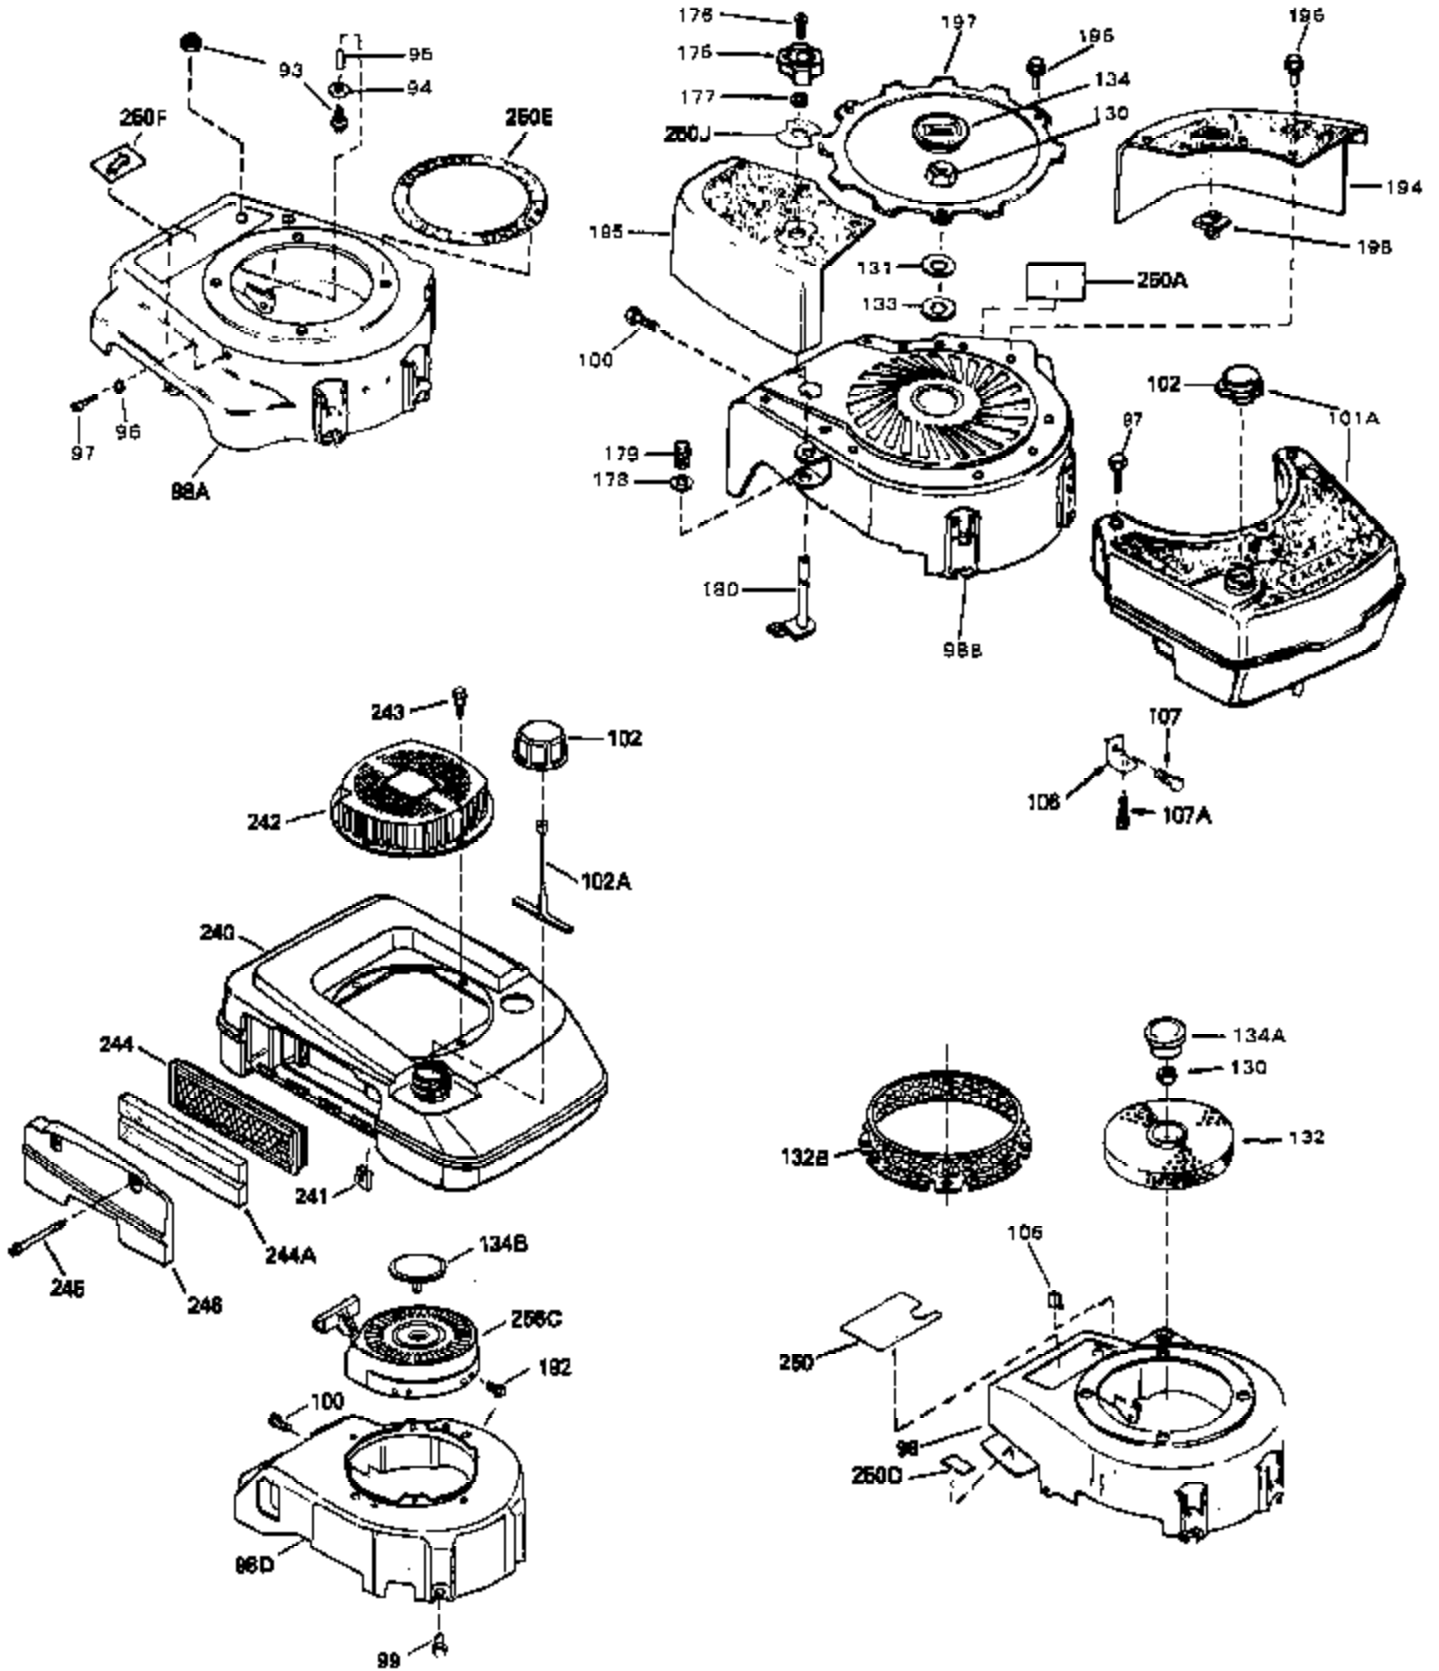

Ref #	Part Number	Qty	Description
97	28763	0	Screw, Hex washer hd. thread-forming, 10-24
98B	34480	0	Housing, Blower
99	650831	0	Screw, Hex washer hd. Powerlok thread,
100	30200	0	Screw
101A	35042A	0	Tank Assy., Fuel (Blue Poly) (1-1/2 qts.)
102	34118	0	Cap, Fuel filler (Red Plastic) (Spurt
102	410144B	0	Cap, Fuel filler (White Plastic) (Std.)
130	650816	0	Nut, Flywheel
131	650815	0	Washer, Belleville
134	34113	0	Plug, Screen
192	650802	0	Screw, Hex washer hd. taptite, 1/4-20 x 5/8
250	34442A	0	Decal, Instruction