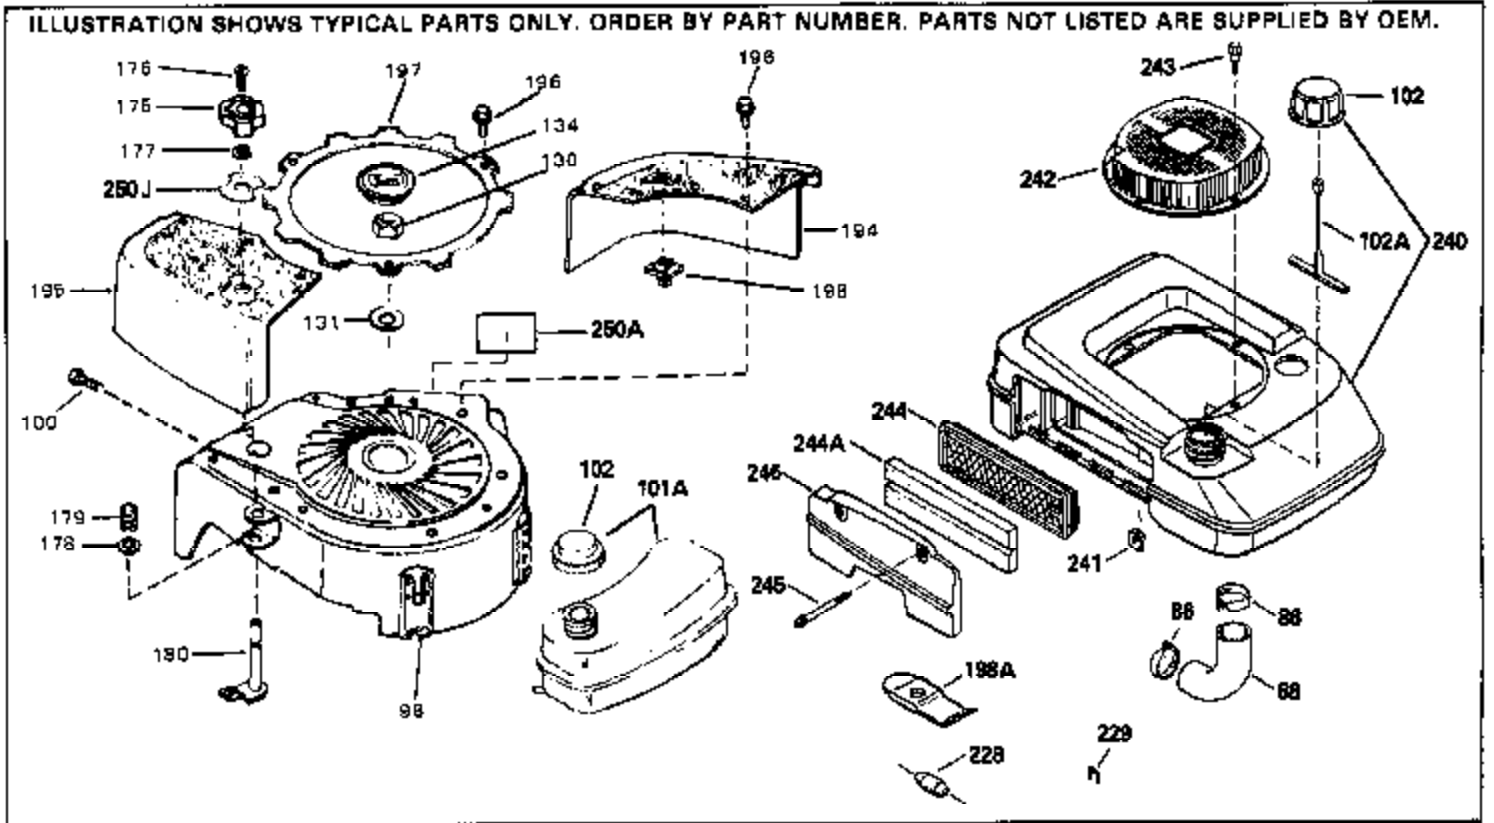

Ref #	Part Number	Qty	Description
51	30200		Screw, 10-24 x 9/16"
92	34231		Ground Wire
98	34367		Housing, Blower
100	30200		Screw, 10-24 x 9/16"
102	34118		Fuel Cap
121	650795		Screw, 1/4-20 x 2-1/4"
122	33753		Plate, Lock
130	650816		Nut, Flywheel
131	650815		Washer, Belleville
134	34113		Plug, Screen
175	34266		Knob, Control
176	650627		Screw, 8-32 x 1/2"
177	32309		Ring, Retaining
178	650626		Washer, Flat
179	32308		Spring, Compression
180	34074		Control, Lever
194	34270		Cover, Engine
195	34269		Cover, Engine
196	650803		Screw, 10-24 x 7/8"
197	34272		Ring, Grill
198A	34372A		Bracket Assy., Rope guide
198	34271		Pulley Assy., Starter rope
250J	34273		Decal, Control
256	590532		Side Mount Rewind Starter (Refer to Division 5, Section C, page 32 for breakdown)