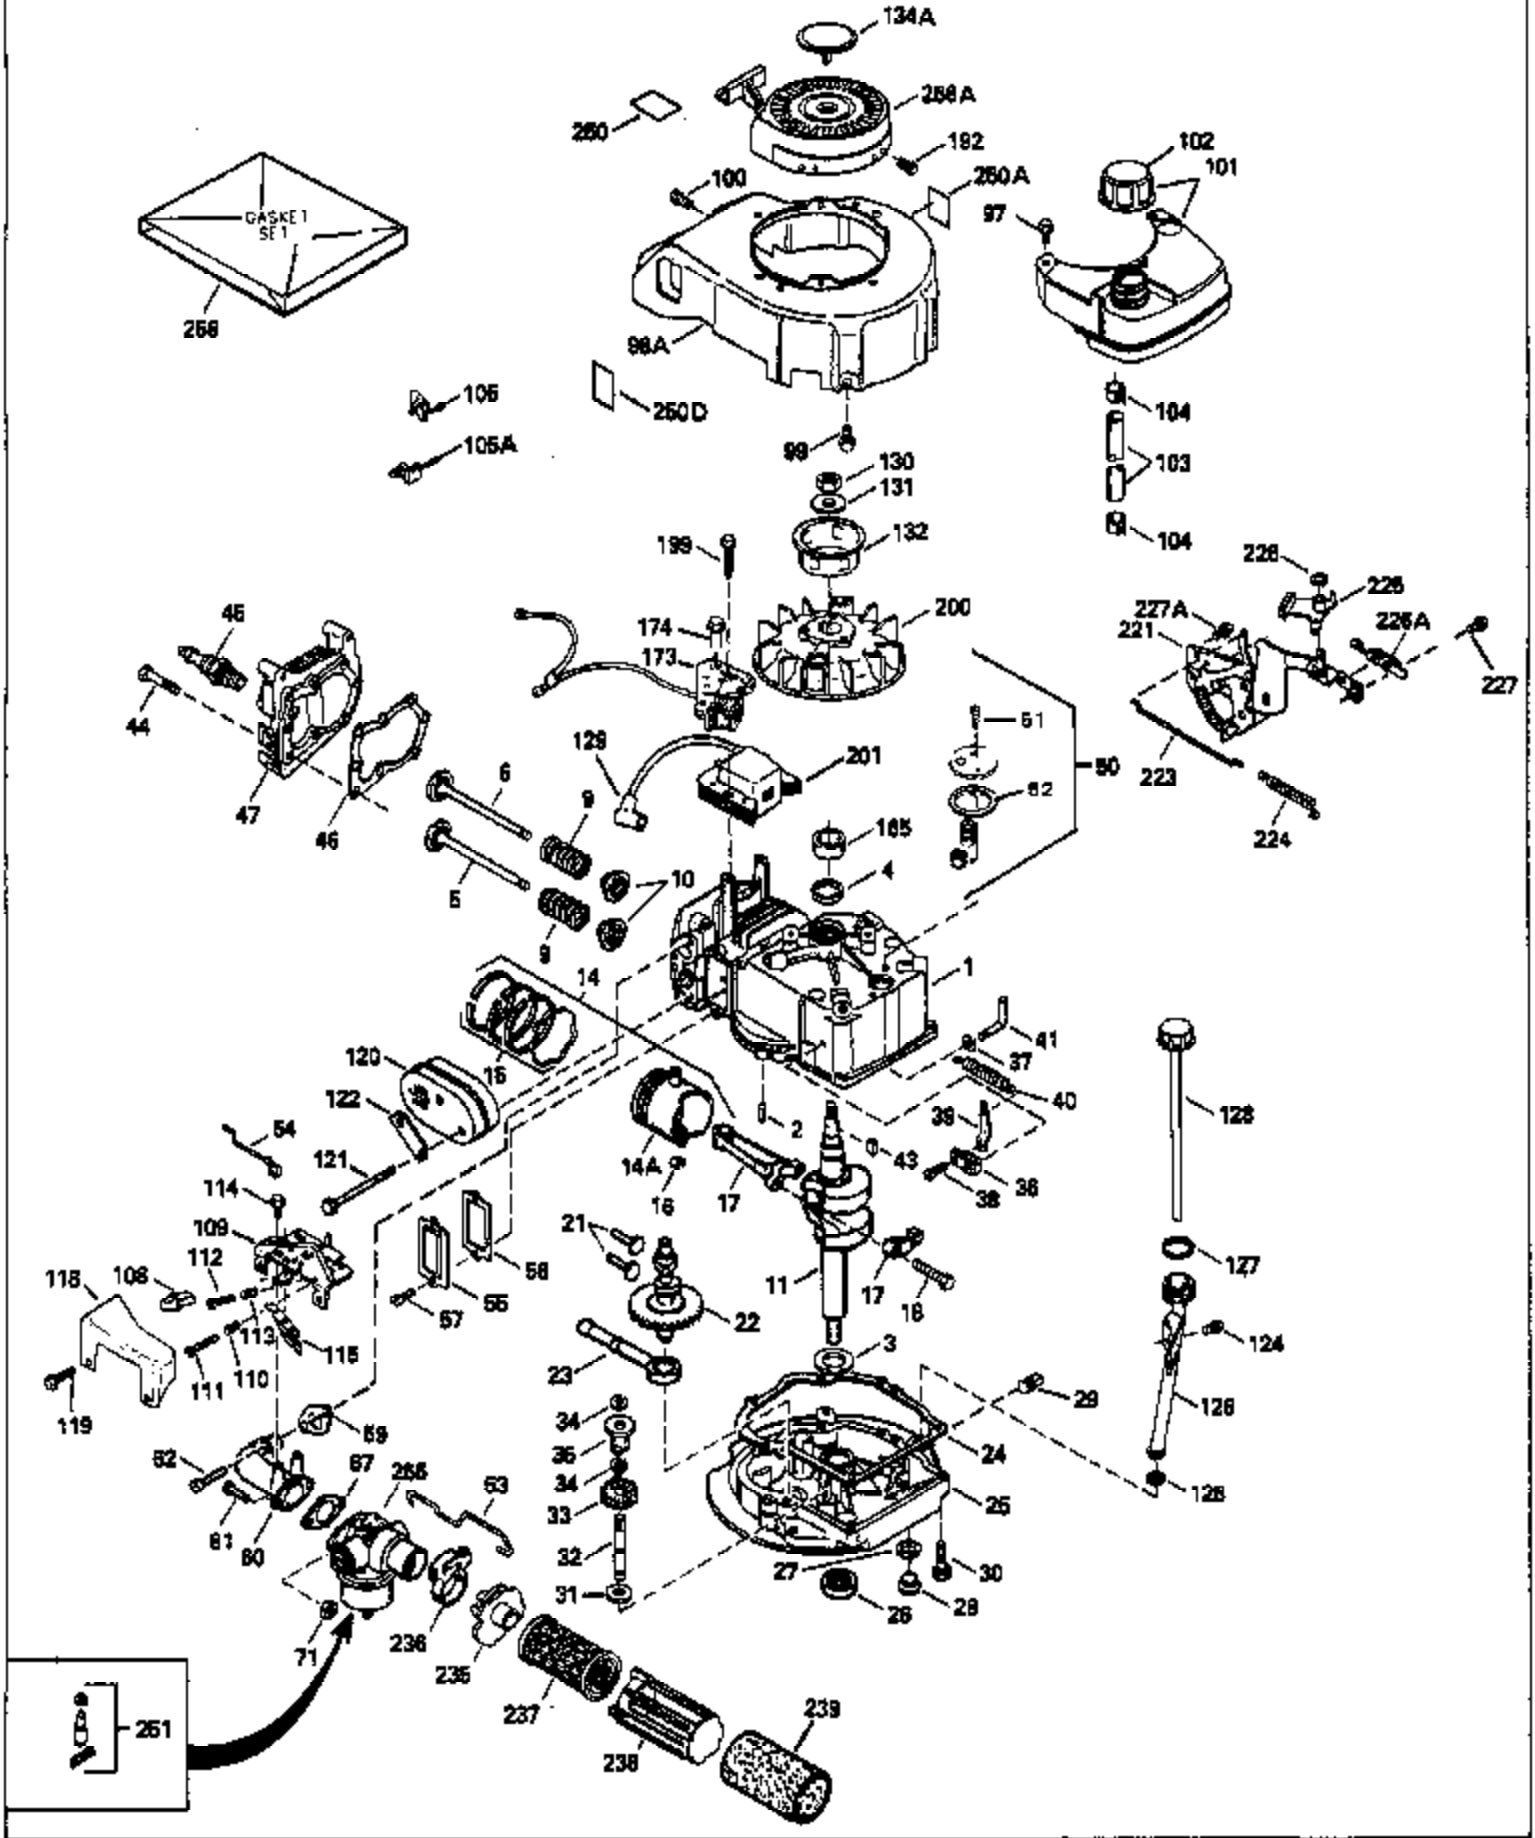

ILLUSTRATION SHOWS TYPICAL PARTS ONLY. ORDER BY PART NUMBER. PARTS NOT LISTED ARE SUPPLIED BY OEM.

Ref #	Part Number	Qty	Description
1	34959		Cylinder (Incl. 2, 4, 50, 51 & 52) (2 -5/8")
2	26727		Pin, Dowel
3	32323		Washer, Thrust
4	32600		Seal, Oil
5	29313C		Exhaust Valve (Std.) (Incl. 10) (Conventional Ports)
5	29315C		Exhaust Valve (1/32" OS) (Incl. 10) (Conventional Ports)
6	29314B		Intake Valve (Std.) (Incl. 10) (Conventional Ports)
6	29315C		Intake Valve (1/32" OS) (Incl. 10) (Conventional Ports)
9	31672		Spring, Valve
10	31673		Cap, Lower valve spring
11	35342		Crankshaft
14	35544		Piston, Pin & Ring Set (Std.) (2-5/8" Bore)
14	35545		Piston, Pin & Ring Set (.010" OS)
14	35546		Piston, Pin & Ring Set (.020" OS)
14A	35541		Piston & Pin Ass'y. (Incl. 16)(Std.)( 2-5/8")
14A	35542		Piston & Pin Ass'y. (Incl. 16) (.010" OS)
14A	35543		Piston & Pin Ass'y. (Incl. 16) (.020" OS)
15	35547		Ring Set (Std.) (2-5/8" Bore)
15	35548		Ring Set (.010" OS)
15	35549		Ring Set (.020" OS)
16	20381		Ring, Piston pin retaining
17	30963B		Rod Assy., Connecting (Incl. 18)
18	32610A		Bolt, Connecting rod
21	27241		Lifter, Exhaust valve
22	33553		Camshaft (MCR)
23	29914		Pump Assy.
24	35261		* Gasket, Mounting flange
25	34311B		Flange Ass'y. (Incl. 26, 28, 29 & 32)
26	27897		Seal, Oil
27	28833		* Drain Plug Gasket (Not req. w/plastic plug)
28	30572		Plug, Oil drain
30	650488		Screw, 1/4-20 x 1-1/4"
31	30590A		Washer, Flat
32	30574		Shaft, Mechanical governor
33	30591		Gear Assy., Governor (Incl. 31)
34	29193		Ring, Retaining
35	30588A		Spool, Governor
36	31335		Clamp, Governor lever
37	28277		Washer, Flat
38	650548		Screw, 8-32 x 5/16"
39	31383A		Lever, Governor
40	31361		Spring, Governor
41	30589		Rod, Governor (Incl. 37)
43	611004		Key, Flywheel
44	6021A		Screw, 5/16-18 x 1-1/2"
45	35395		Resistor Spark Plug (RJ-19LM)
46	32643		* Gasket, Cylinder head
47	34335		Head, Cylinder
50	34215		Breather Assy. (Incl. 51 & 52)
51	30200		Screw, 10-24 x 9/16"
52	32760		* Gasket, Breather
53	34336		Link, Governor-to-throttle
54	34337		Link, Governor spring
55	32755		Cover, Valve spring box
56	27234		* Gasket, Valve spring cover
57	650128		Screw, 10-24 x 1/2"
59	34690		* Gasket, Intake
60	31384A		Pipe, Intake (Incl. 59)