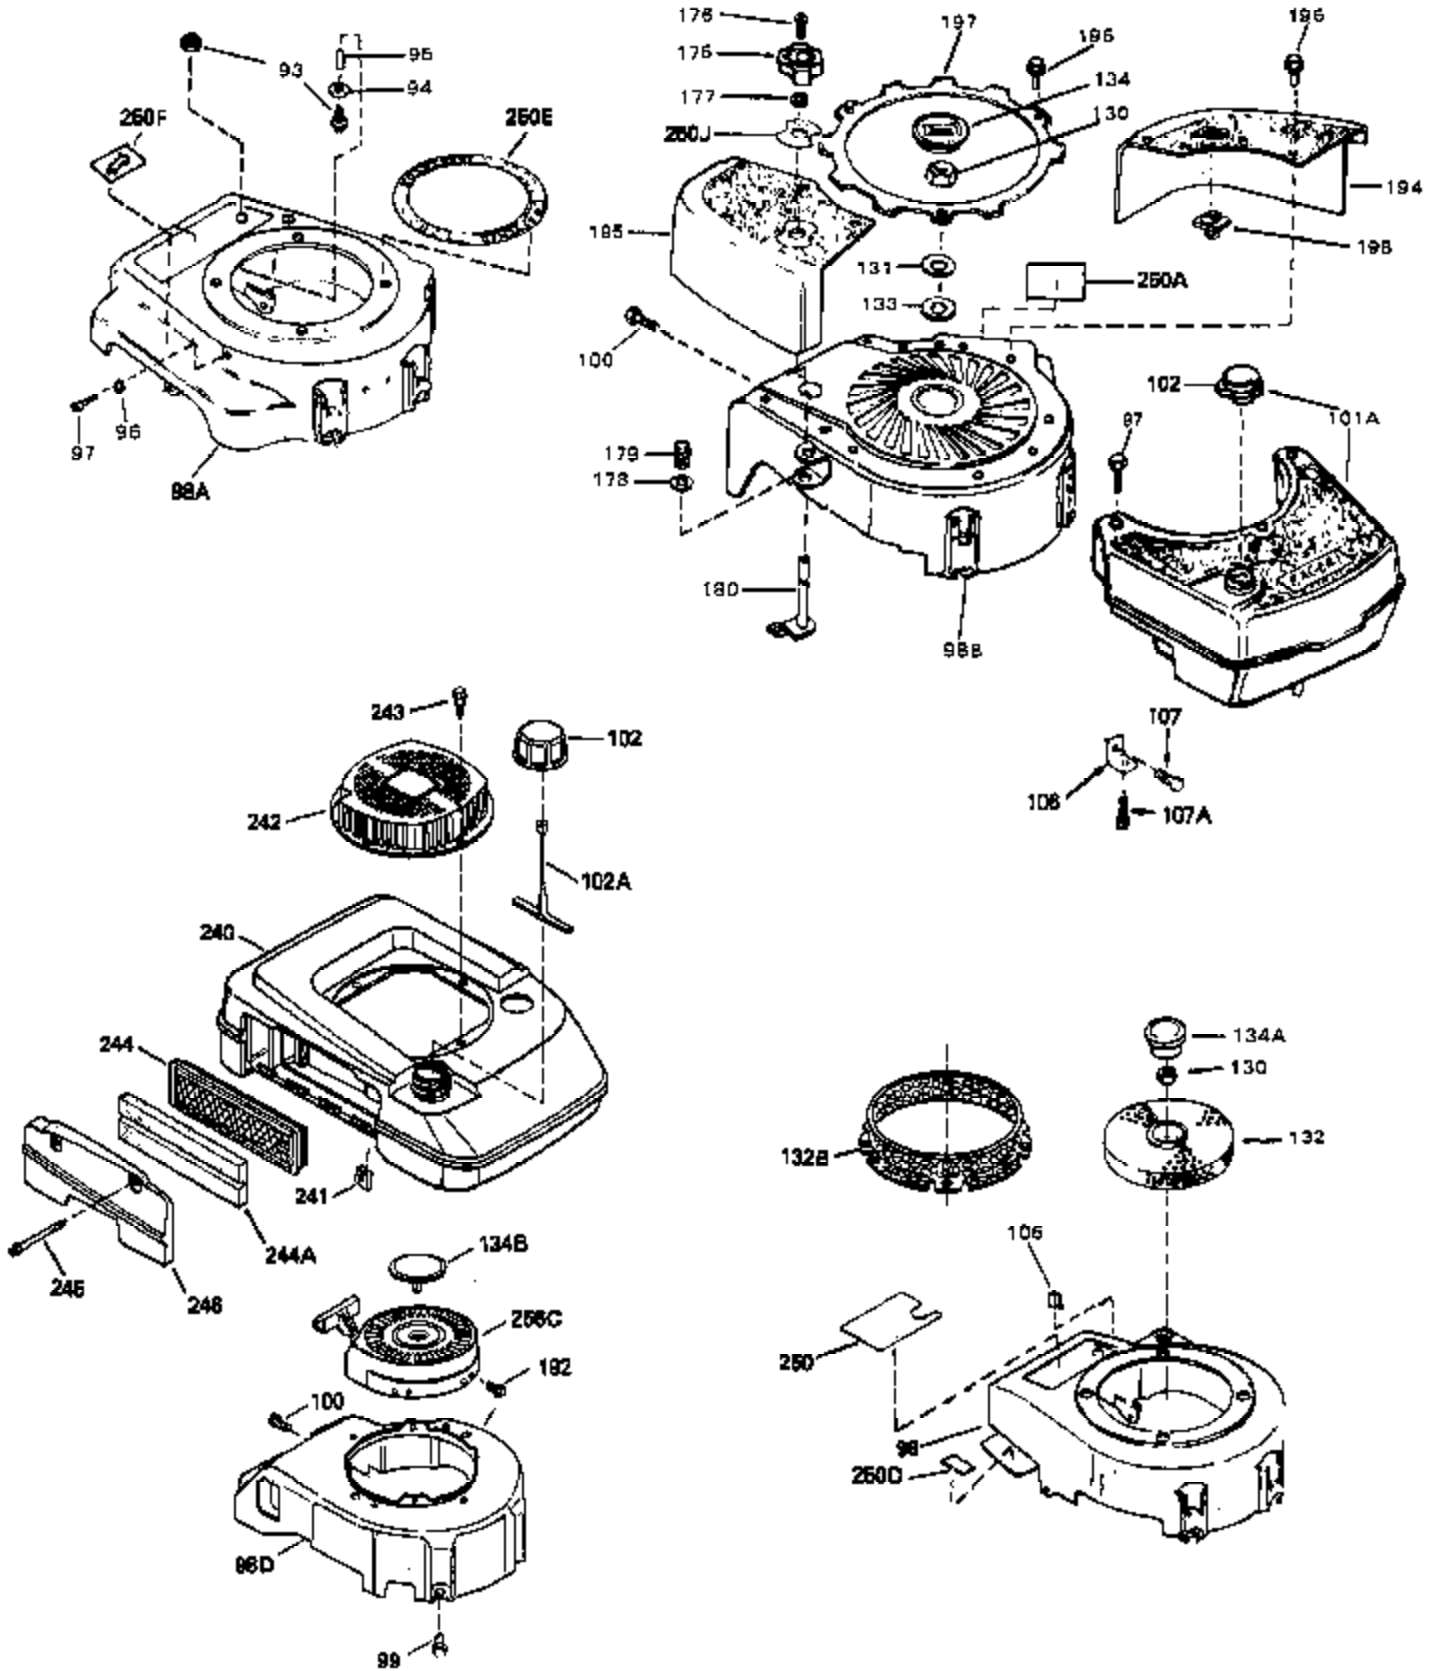

Ref #	Part Number	Qty	Description
98B	34367	0	Housing, Blower
99	650831	0	Screw, Hex washer hd. Powerlok thread,
100	30200	0	Screw
101A	34268	0	Tank Assy., Fuel (Red Poly) (1-1/2 qts.)
102	34118	0	Cap, Fuel filler (Red Plastic) (Spurt
102	410144B	0	Cap, Fuel filler (White Plastic) (Std.)
130	650816	0	Nut, Flywheel
131	650815	0	Washer, Belleville
134	34113	0	Plug, Screen
175	34266	0	Knob, Control
176	650627	0	Screw
177	32309	0	Ring, Retainer
178	650626	0	Washer, Flat
179	32308	0	Spring, Compression
180	34074	0	Lever, Carburetor control
192	650802	0	Screw, Hex washer hd. taptite, 1/4-20 x 5/8
194	34270	0	Cover, Engine (Starter side)
195	34269	0	Cover, Engine (Carb. side)
196	650803	0	Screw, Hex washer hd. self-tap, 10-32 x 7/8
197	34272	0	Ring, Grill
198	34271	0	Pulley Assy., Starter rope
250	34442A	0	Decal, Instruction
250J	34273	0	Decal, Control