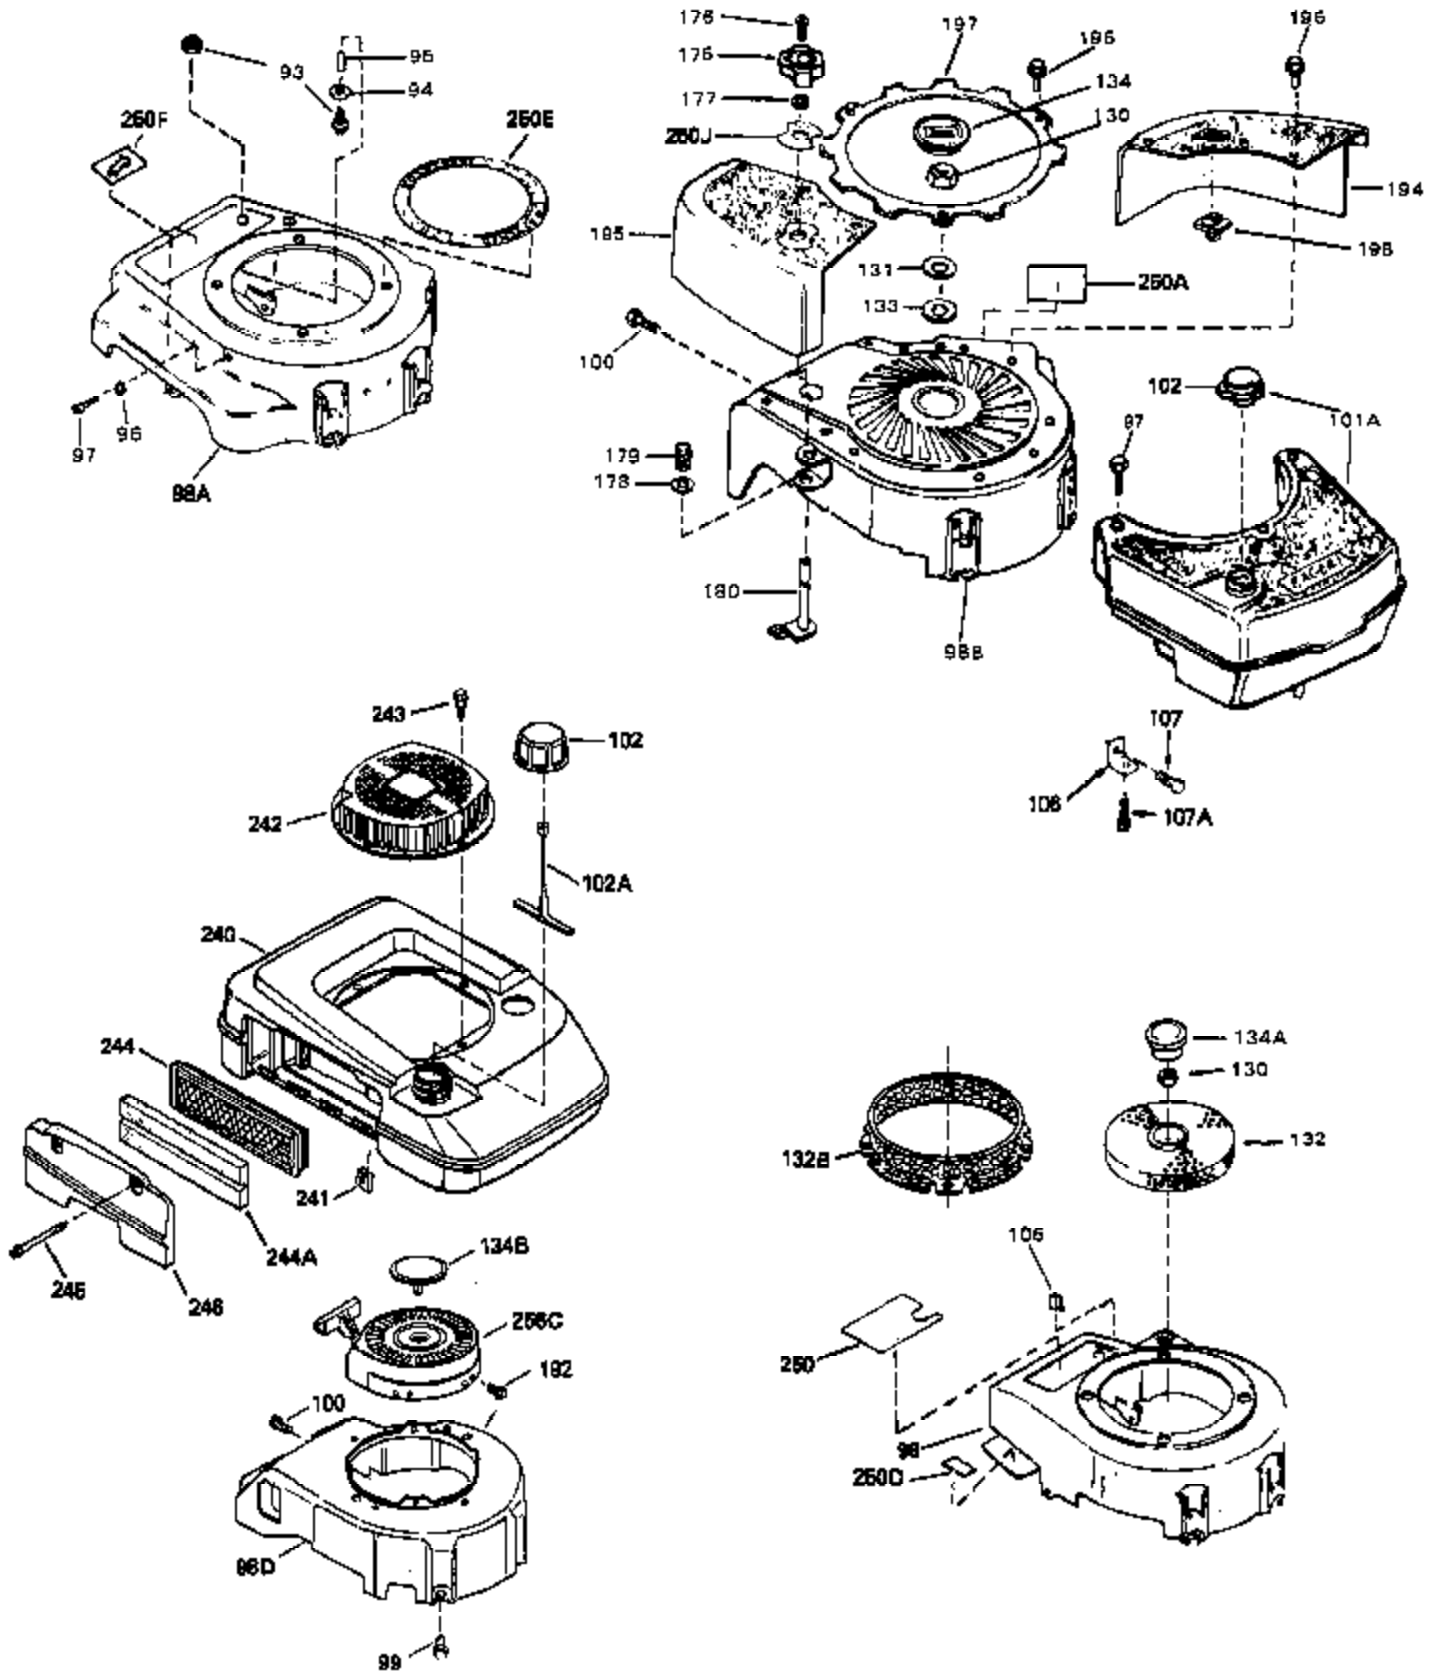

Ref #	Part Number	Qty	Description
97	28763	0	Screw, Hex washer hd. thread-forming, 10-24
99	650831	0	Screw, Hex washer hd. Powerlok thread,
100	30200	0	Screw
101A	34268	0	Tank Assy., Fuel (Red Poly) (1-1/2 qts.)
102	34118	0	Cap, Fuel filler (Red Plastic) (Spurt
102	410144B	0	Cap, Fuel filler (White Plastic) (Std.)
130	650816	0	Nut, Flywheel
131	650815	0	Washer, Belleville
175	34266	0	Knob, Control
176	650627	0	Screw
177	32309	0	Ring, Retainer
178	650626	0	Washer, Flat
179	32308	0	Spring, Compression
180	34074	0	Lever, Carburetor control
194	35120	0	Cover, Engine (Starter side)
195	34269	0	Cover, Engine (Carb. side)
196	650803	0	Screw, Hex washer hd. self-tap, 10-32 x 7/8
250J	34273	0	Decal, Control
250	34972	0	Decal, Instruction