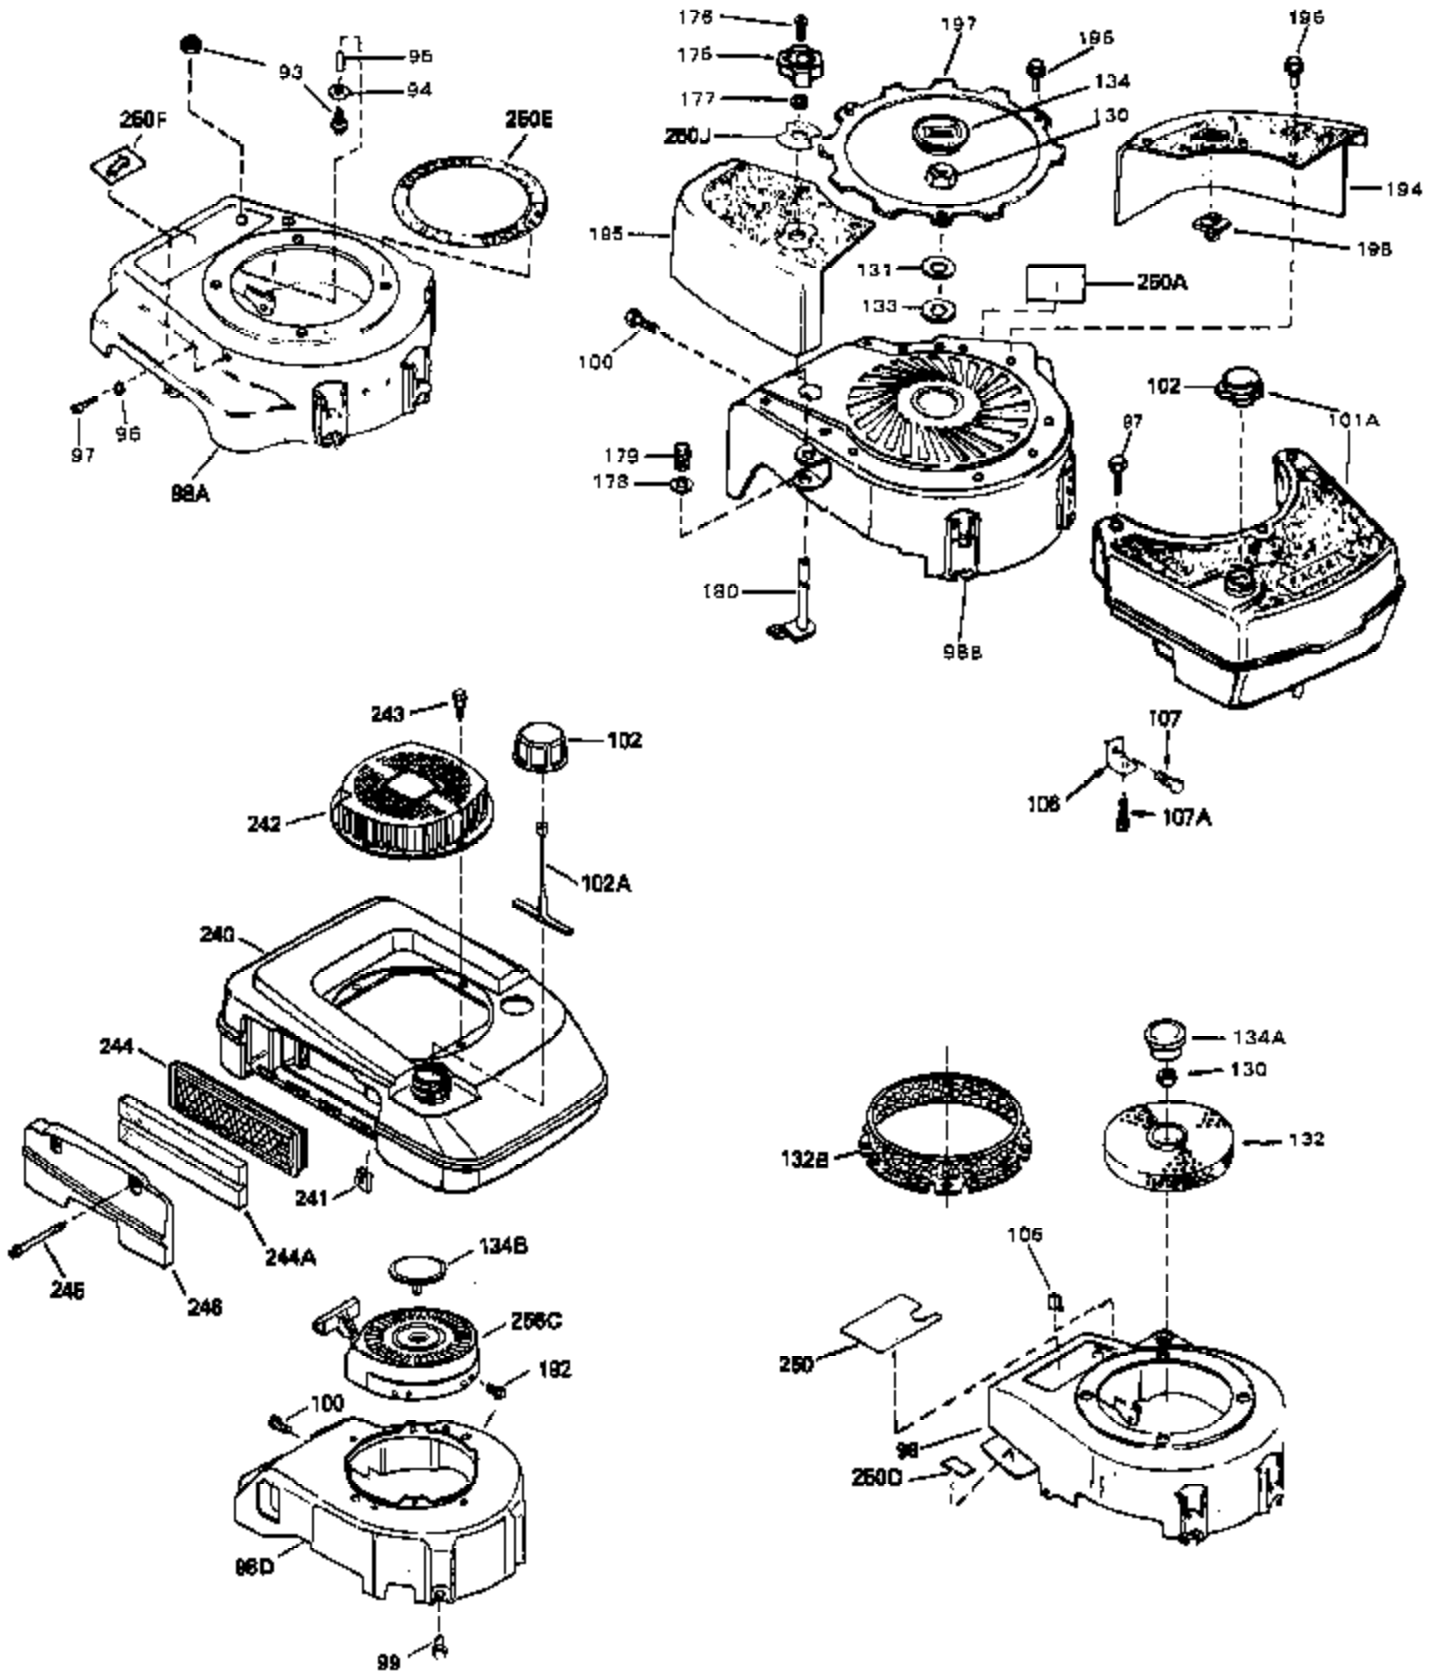

Ref #	Part Number	Qty	Description
97	28763	0	Screw, Hex washer hd. thread-forming, 10-24
98	35178	0	Housing, Blower
99	650831	0	Screw, Hex washer hd. Powerlok thread,
100	30200	0	Screw
101A	34369A	0	Tank Assy., Fuel (Charcoal Poly) (1-1/2
102	34118	0	Cap, Fuel filler (Red Plastic) (Spurt
102	410144B	0	Cap, Fuel filler (White Plastic) (Std.)
130	650816	0	Nut, Flywheel
131	650815	0	Washer, Belleville
250A	34993	0	Decal, Instruction