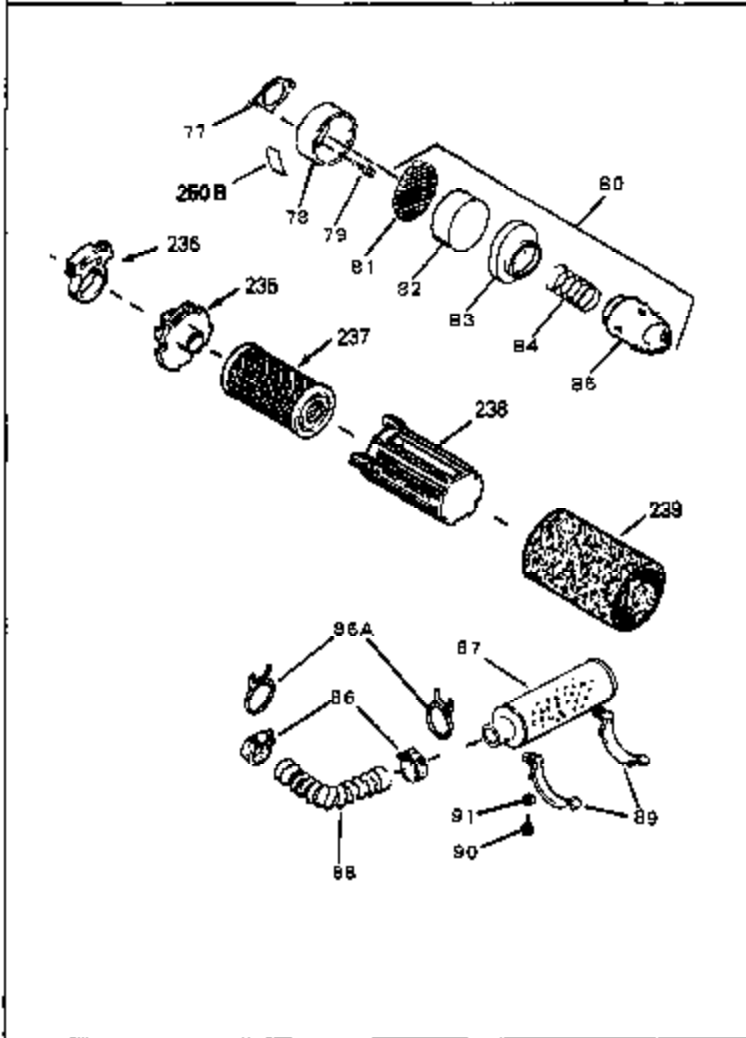

Ref #	Part Number	Qty	Description
108	32410	0	Knob, Speed control
109A	33205A	0	Control Assy., Speed
110	33802	0	Spring Compression
111	650777	0	Screw, Slotted fil. hd. mach., 6-32 x 7/16
112	650549	0	Screw
113	31342	0	Spring, Compression
114	30200	0	Screw
115	610973	0	Terminal Assy.
120A	27181B	0	Muffler
235	35067	0	Collar, Air cleaner
236	35068	0	Clamp, Hose
237	35066	0	Element, Air cleaner (Paper)
238	35065	0	Cover, Air cleaner
239	35435	0	Filter, Pre-Air (Poly)