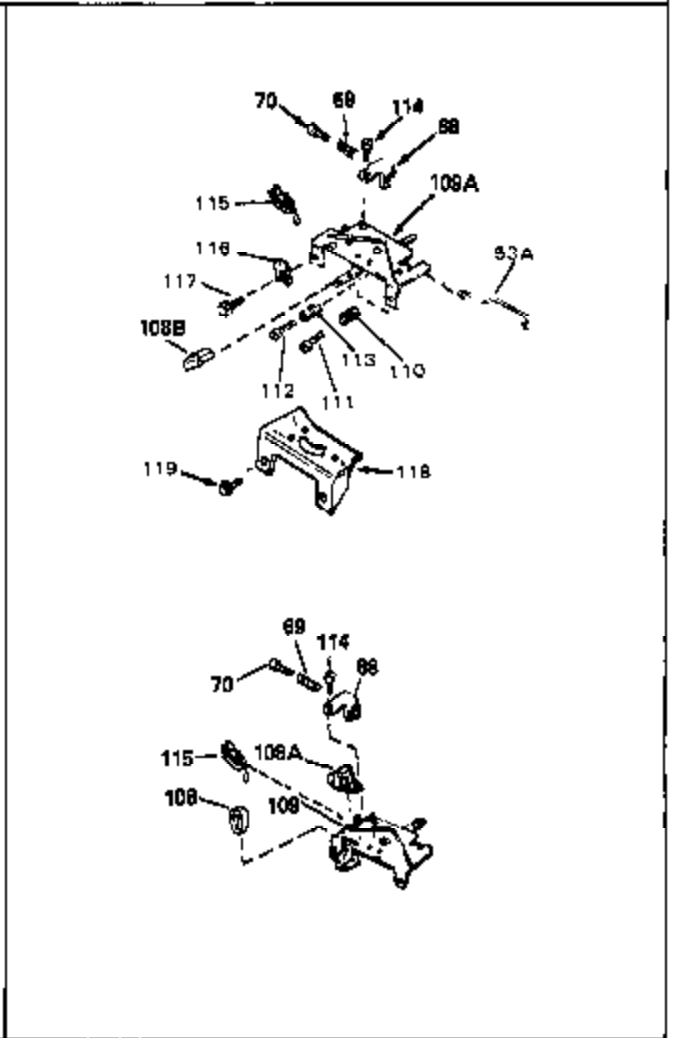

Ref #	Part Number	Qty	Description
108	32410	0	Knob, Speed control
109A	33205A	0	Control Assy., Speed
110	33802	0	Spring Compression
111	650777	0	Screw, Slotted fil. hd. mach., 6-32 x 7/16
112	650549	0	Screw
113	31342	0	Spring, Compression
114	30200	0	Screw
115	610973	0	Terminal Assy.
120A	27181B	0	Muffler
235	35067	0	Collar, Air cleaner
236	35068	0	Clamp, Hose
237	35066	0	Element, Air cleaner (Paper)
238	35065	0	Cover, Air cleaner
239	35435	0	Filter, Pre-Air (Poly)