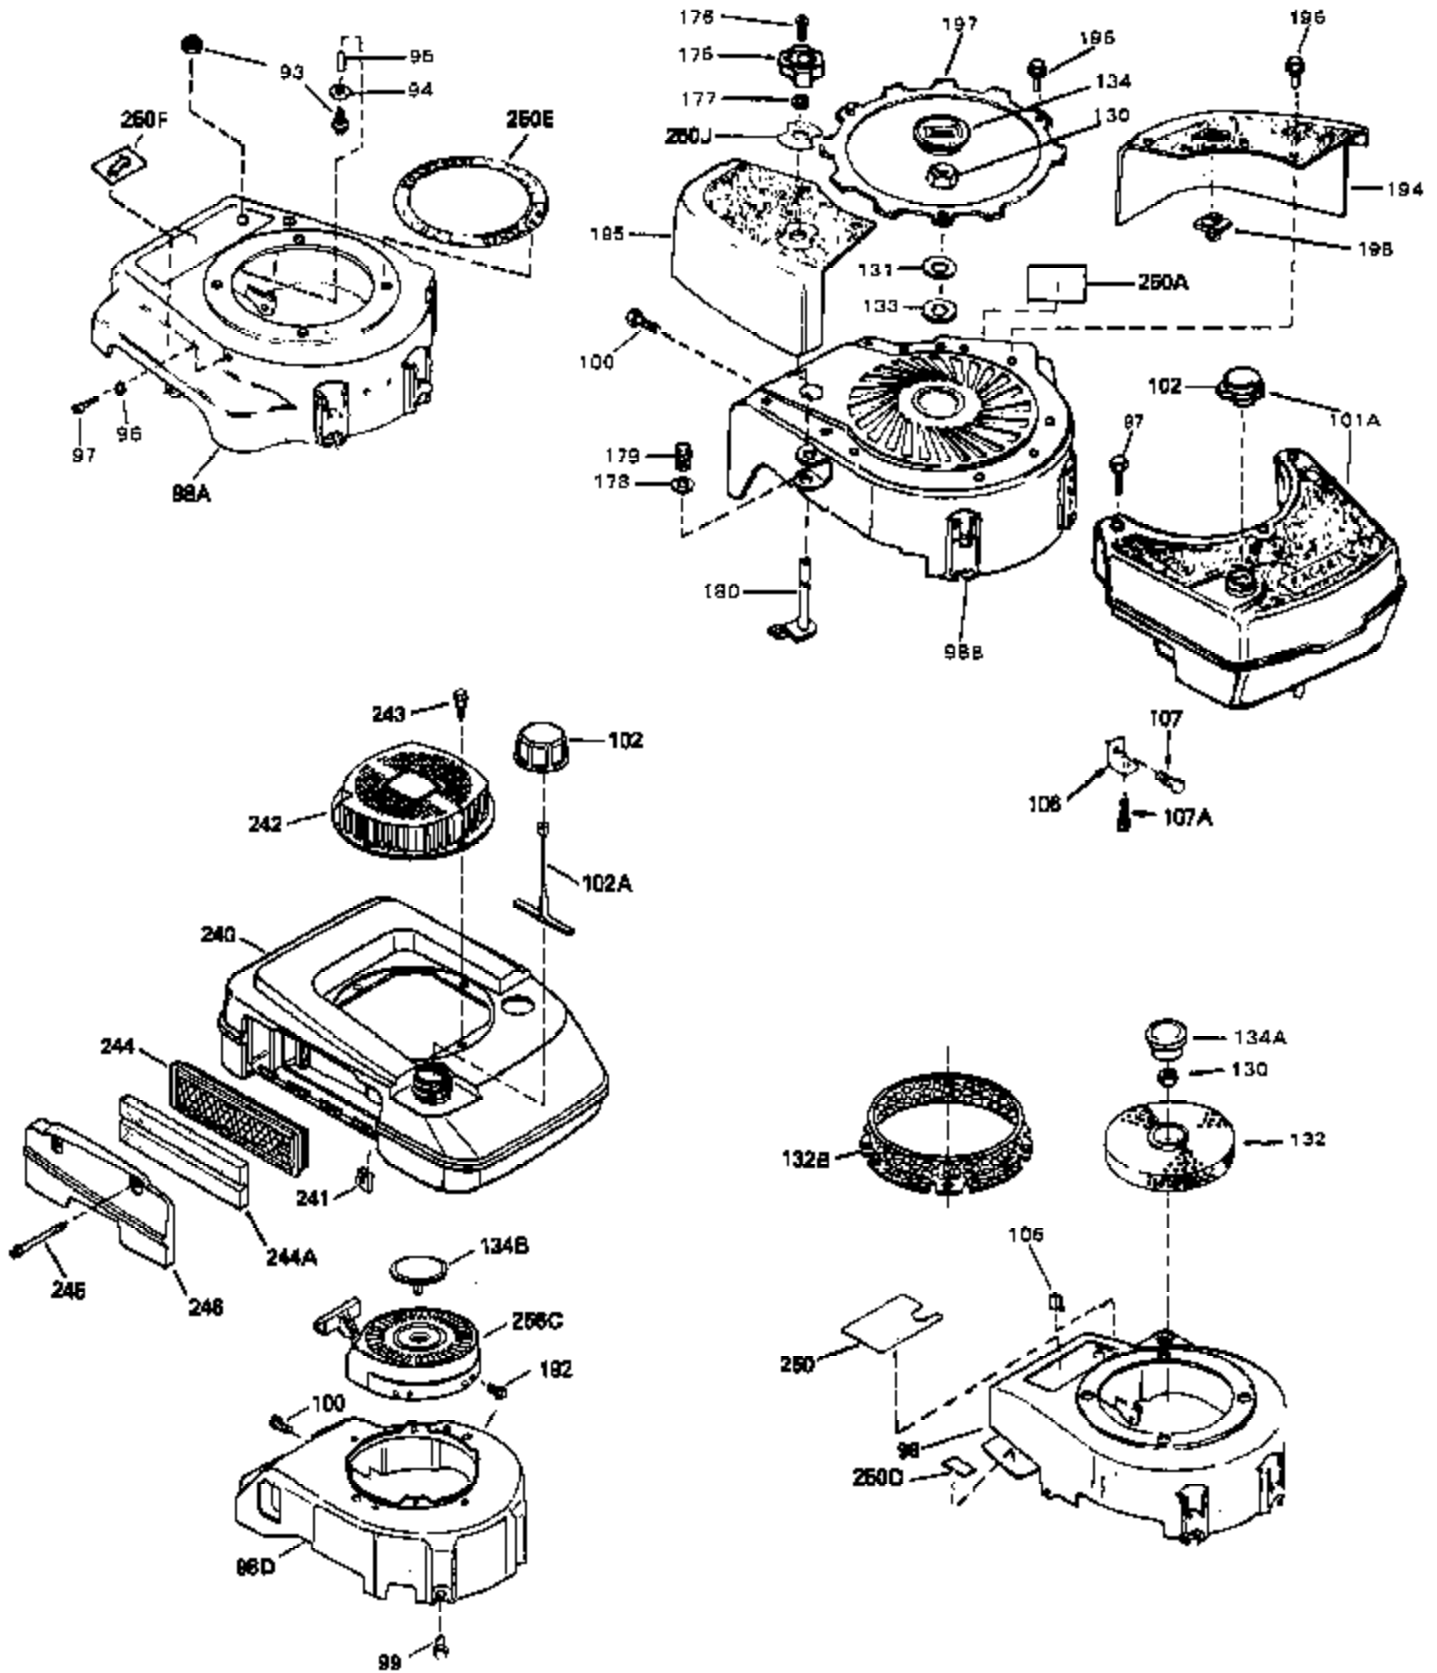

Ref #	Part Number	Qty	Description
99	650831	0	Screw, Hex washer hd. Powerlok thread,
100	30200	0	Screw
102	34118	0	Cap, Fuel filler (Red Plastic) (Spurt
102	410144B	0	Cap, Fuel filler (White Plastic) (Std.)
130	650816	0	Nut, Flywheel
131	650815	0	Washer, Belleville
250A	34993	0	Decal, Instruction
250D	35167	0	Decal, Control