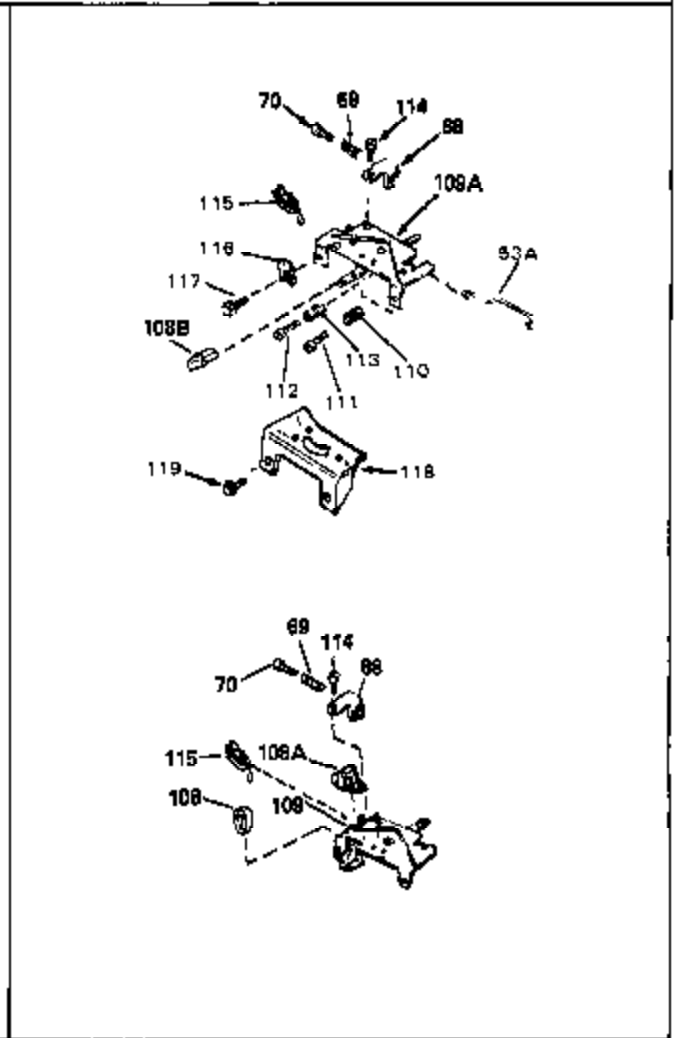

Ref #	Part Number	Qty	Description
108A	33971	0	Knob, Control
109	33970A	0	Control Assy., Speed
110	33802	0	Spring Compression
111	650777	0	Screw, Slotted fil. hd. mach., 6-32 x 7/16
112	650549	0	Screw
113	31342	0	Spring, Compression
114	30200	0	Screw
115	610973	0	Terminal Assy.
118	34371	0	Cover, Speed control
119	650807	0	Screw, Hex washer hd. shoulder, 10-32 x 7/16
120C	34613	0	Muffler
122	33753	0	Plate, Lock
235	35067	0	Collar, Air cleaner
236	35068	0	Clamp, Hose
237	35066	0	Element, Air cleaner (Paper)
238	35065	0	Cover, Air cleaner
239	35435	0	Filter, Pre-Air (Poly)