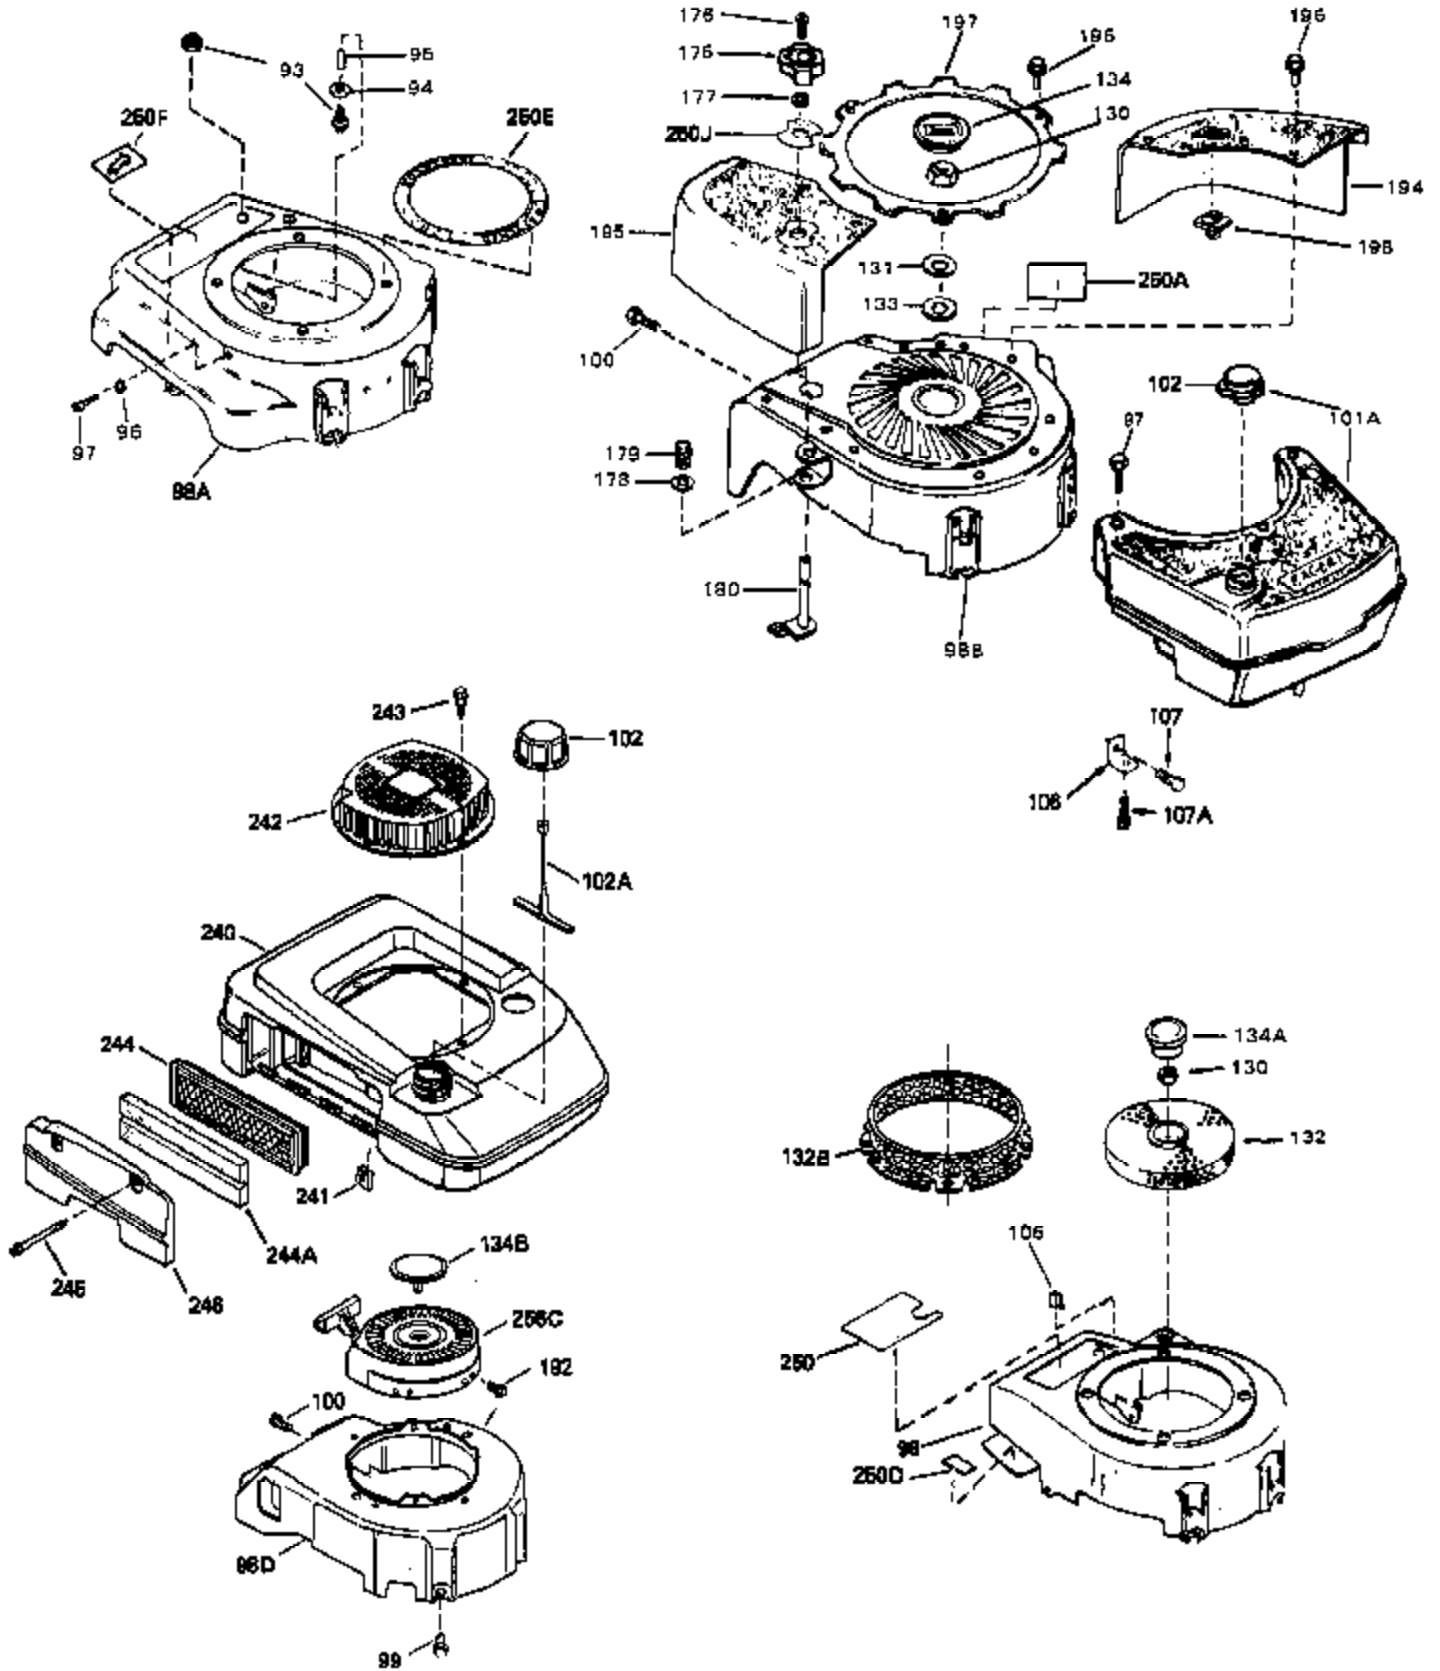

Ref #	Part Number	Qty	Description
97	28763	0	Screw, Hex washer hd. thread-forming, 10-24
98B	34367	0	Housing, Blower
99	650831	0	Screw, Hex washer hd. Powerlok thread,
100	30200	0	Screw
101A	34369A	0	Tank Assy., Fuel (Charcoal Poly) (1-1/2
102	34118	0	Cap, Fuel filler (Red Plastic) (Spurt
102	410144B	0	Cap, Fuel filler (White Plastic) (Std.)
130	650816	0	Nut, Flywheel
131	650815	0	Washer, Belleville
134	34113	0	Plug, Screen
192	650802	0	Screw, Hex washer hd. taptite, 1/4-20 x 5/8