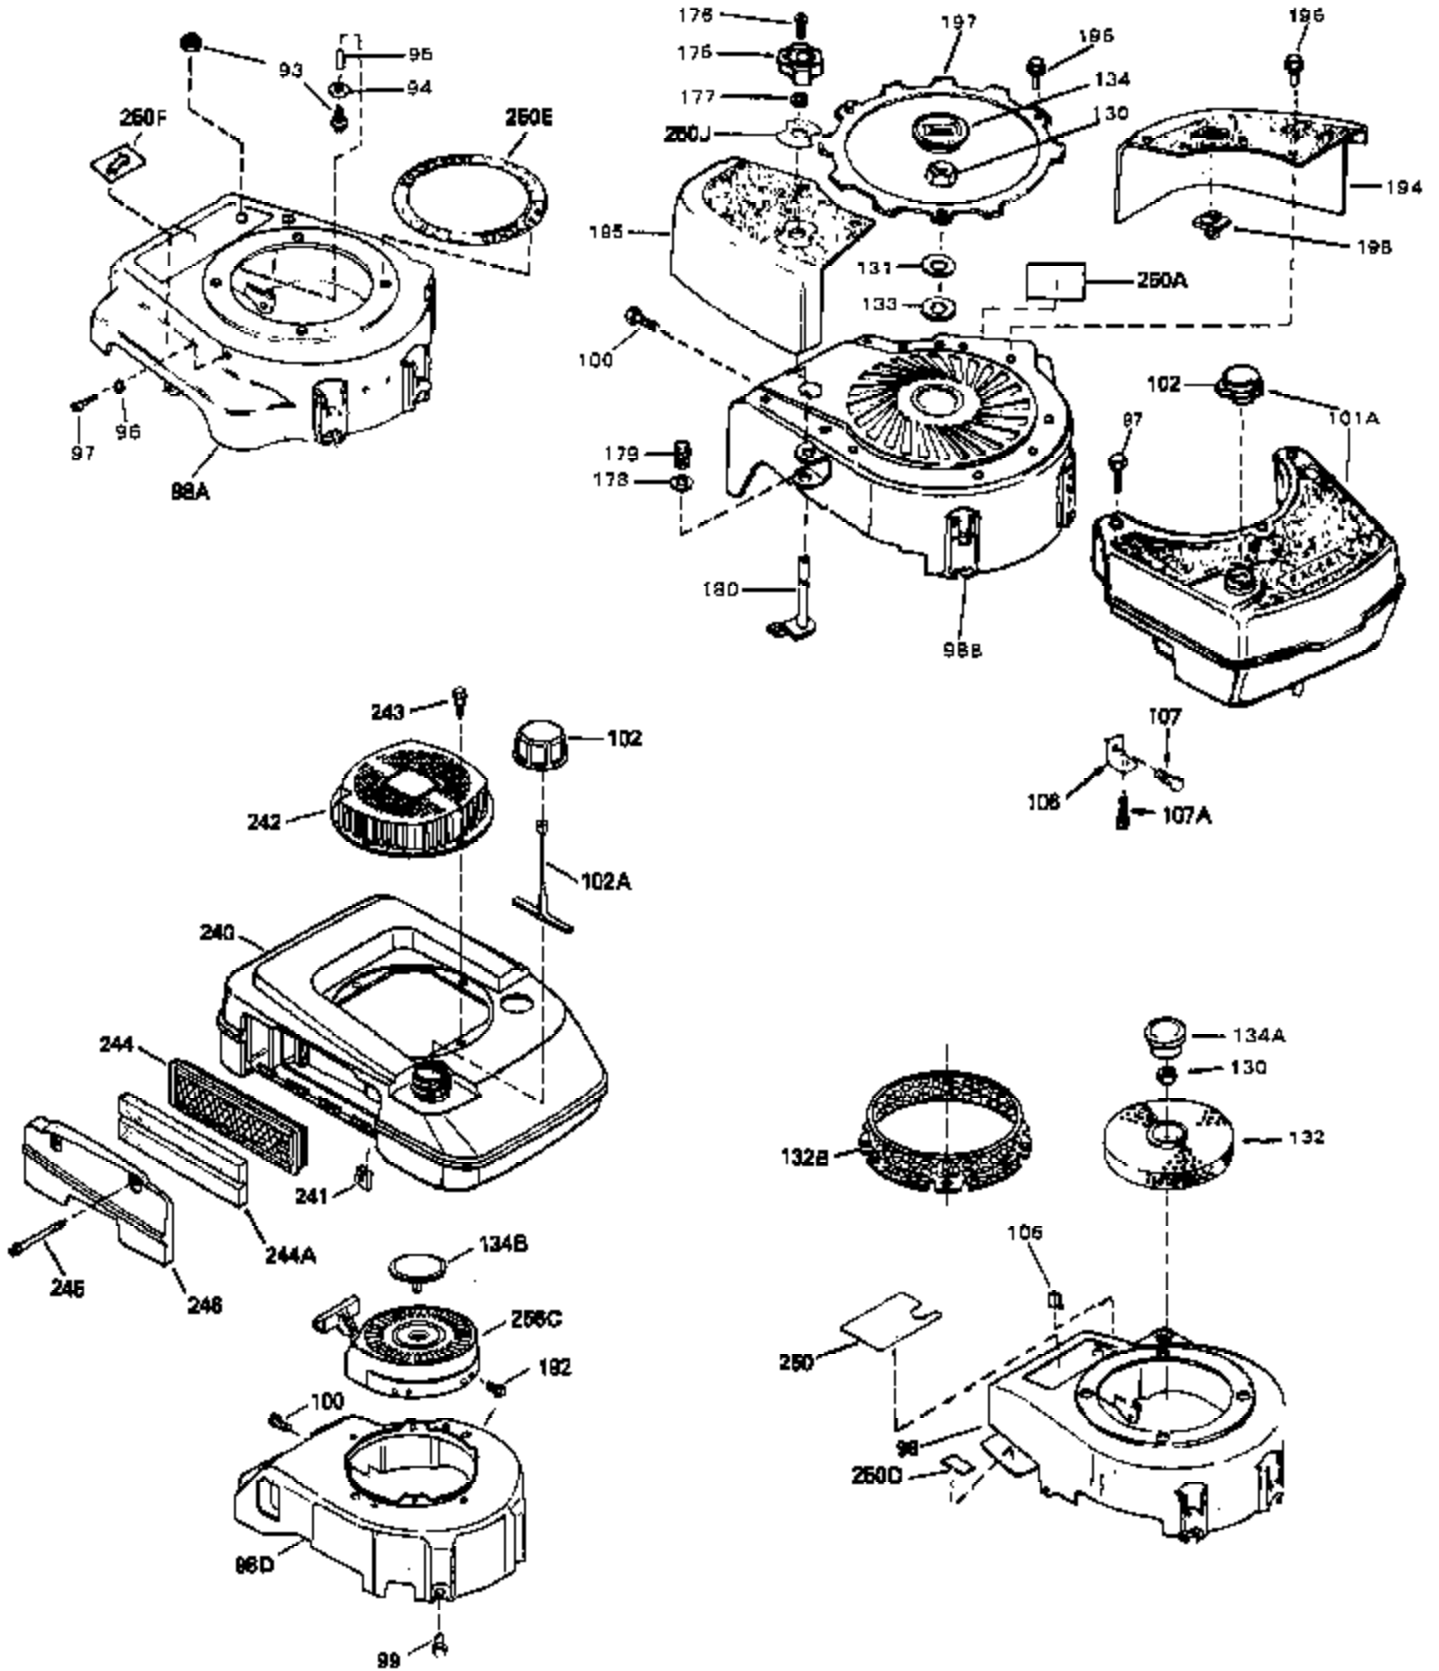

Ref #	Part Number	Qty	Description
97	28763	0	Screw, Hex washer hd. thread-forming, 10-24
99	650831	0	Screw, Hex washer hd. Powerlok thread,
100	30200	0	Screw
101A	34369A	0	Tank Assy., Fuel (Charcoal Poly) (1-1/2
102	34118	0	Cap, Fuel filler (Red Plastic) (Spurt
102	410144B	0	Cap, Fuel filler (White Plastic) (Std.)
130	650816	0	Nut, Flywheel
131	650815	0	Washer, Belleville