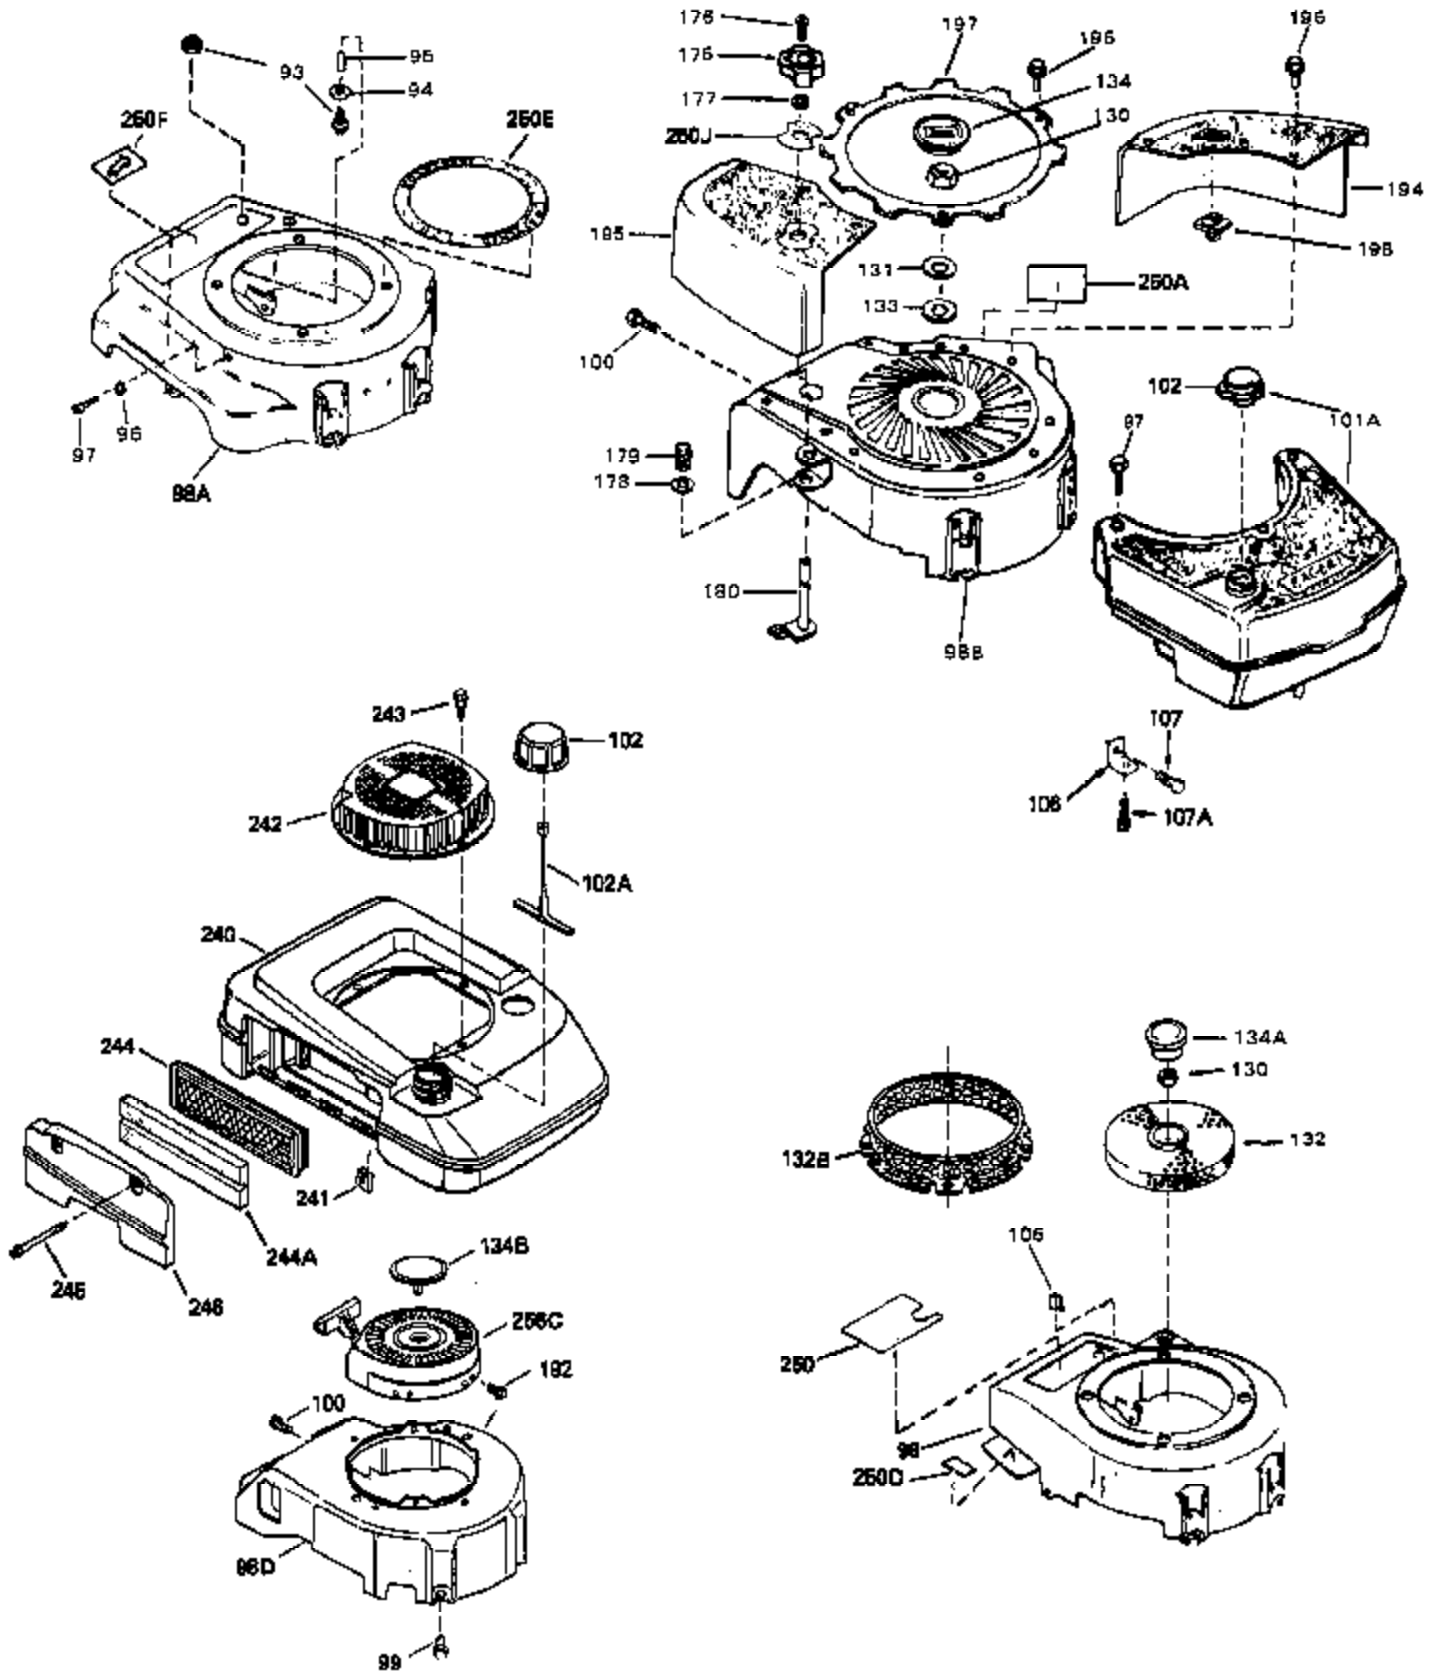

Ref #	Part Number	Qty	Description
97	28763	0	Screw, Hex washer hd. thread-forming, 10-24
98B	34367	0	Housing, Blower
99	650831	0	Screw, Hex washer hd. Powerlok thread,
100	30200	0	Screw
101A	34369A	0	Tank Assy., Fuel (Charcoal Poly) (1-1/2
102	34118	0	Cap, Fuel filler (Red Plastic) (Spurt
102	410144B	0	Cap, Fuel filler (White Plastic) (Std.)
130	650816	0	Nut, Flywheel
131	650815	0	Washer, Belleville
134	34113	0	Plug, Screen
192	650802	0	Screw, Hex washer hd. taptite, 1/4-20 x 5/8
250	34442A	0	Decal, Instruction