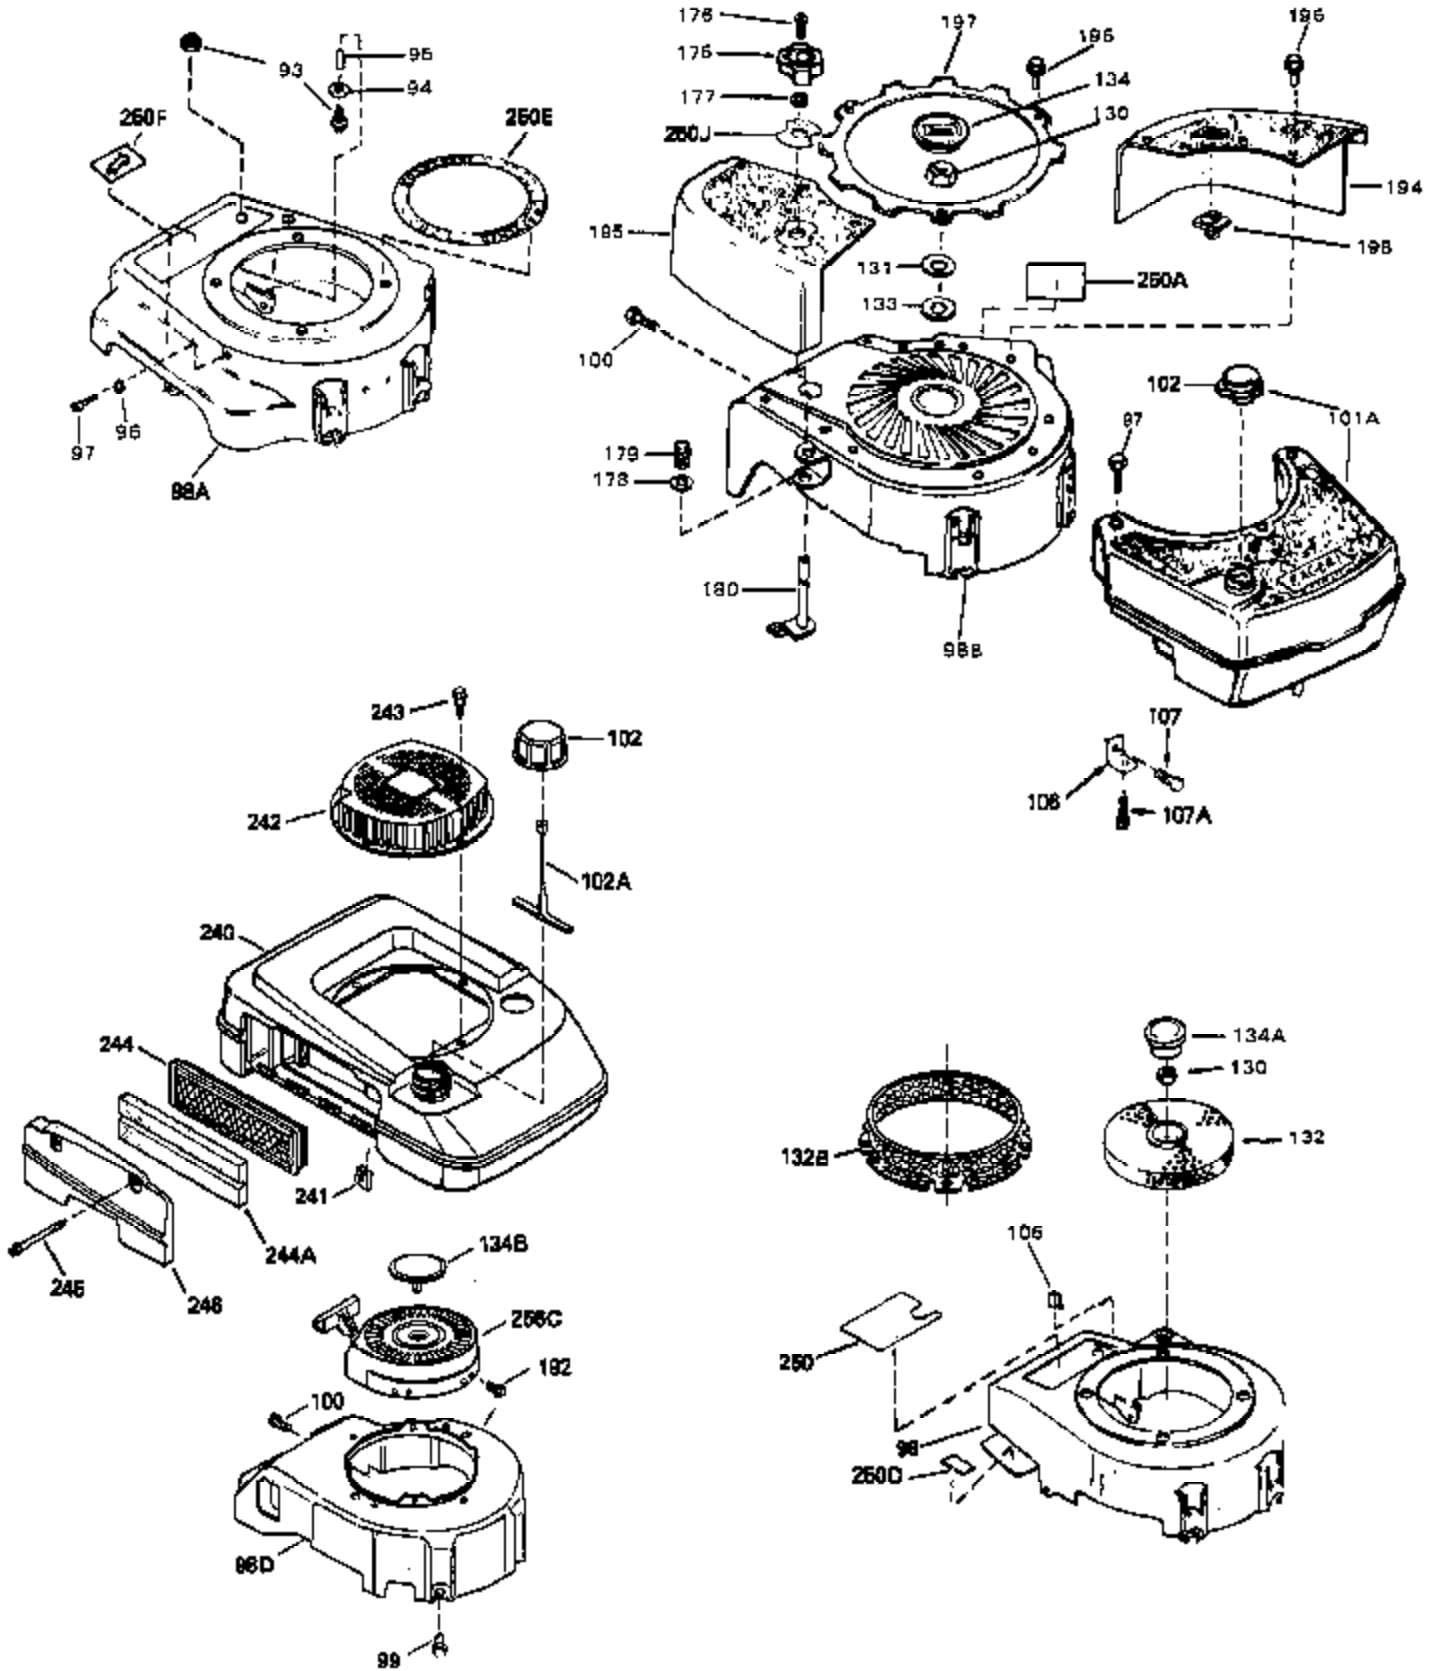

Ref #	Part Number	Qty	Description
97	28763	0	Screw, Hex washer hd. thread-forming, 10-24
98B	34367	0	Housing, Blower
99	650831	0	Screw, Hex washer hd. Powerlok thread,
100	30200	0	Screw
101A	35042A	0	Tank Assy., Fuel (Blue Poly) (1-1/2 qts.)
102	34118	0	Cap, Fuel filler (Red Plastic) (Spurt
102	410144B	0	Cap, Fuel filler (White Plastic) (Std.)
130	650816	0	Nut, Flywheel
131	650815	0	Washer, Belleville
134	34113	0	Plug, Screen
192	650802	0	Screw, Hex washer hd. taptite, 1/4-20 x 5/8
250	34442A	0	Decal, Instruction