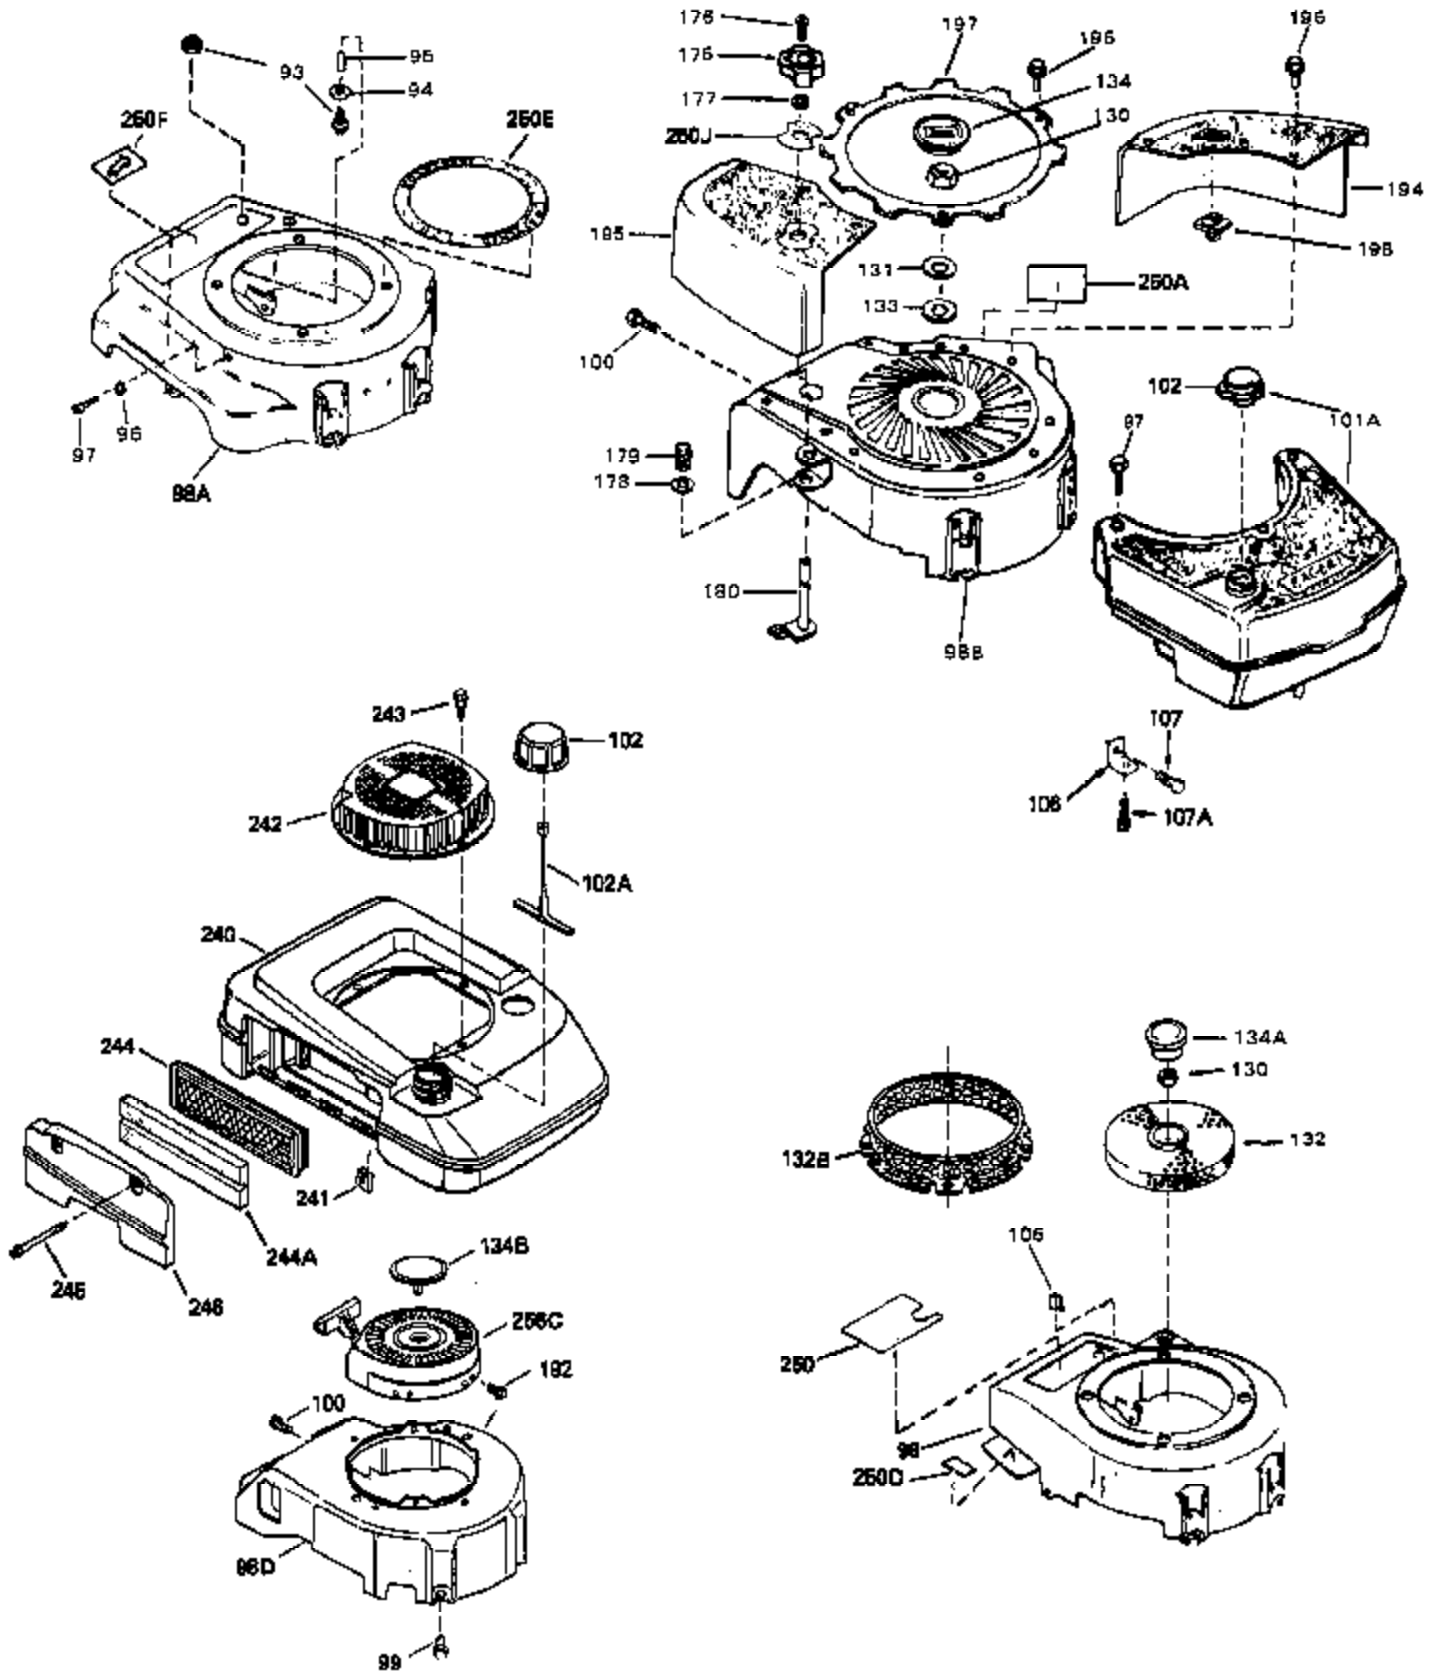

Ref #	Part Number	Qty	Description
98B	34367	0	Housing, Blower
99	650831	0	Screw, Hex washer hd. Powerlok thread,
100	30200	0	Screw
101A	34268	0	Tank Assy., Fuel (Red Poly) (1-1/2 qts.)
102	34118	0	Cap, Fuel filler (Red Plastic) (Spurt
102	410144B	0	Cap, Fuel filler (White Plastic) (Std.)
130	650816	0	Nut, Flywheel
131	650815	0	Washer, Belleville
134	34113	0	Plug, Screen
175	34266	0	Knob, Control
176	650627	0	Screw
177	32309	0	Ring, Retainer
178	650626	0	Washer, Flat
179	32308	0	Spring, Compression
180	34074	0	Lever, Carburetor control
192	650802	0	Screw, Hex washer hd. taptite, 1/4-20 x 5/8
194	34270	0	Cover, Engine (Starter side)
195	34269	0	Cover, Engine (Carb. side)
196	650803	0	Screw, Hex washer hd. self-tap, 10-32 x 7/8
197	34272	0	Ring, Grill
198	34271	0	Pulley Assy., Starter rope
250	34442A	0	Decal, Instruction
250J	34273	0	Decal, Control