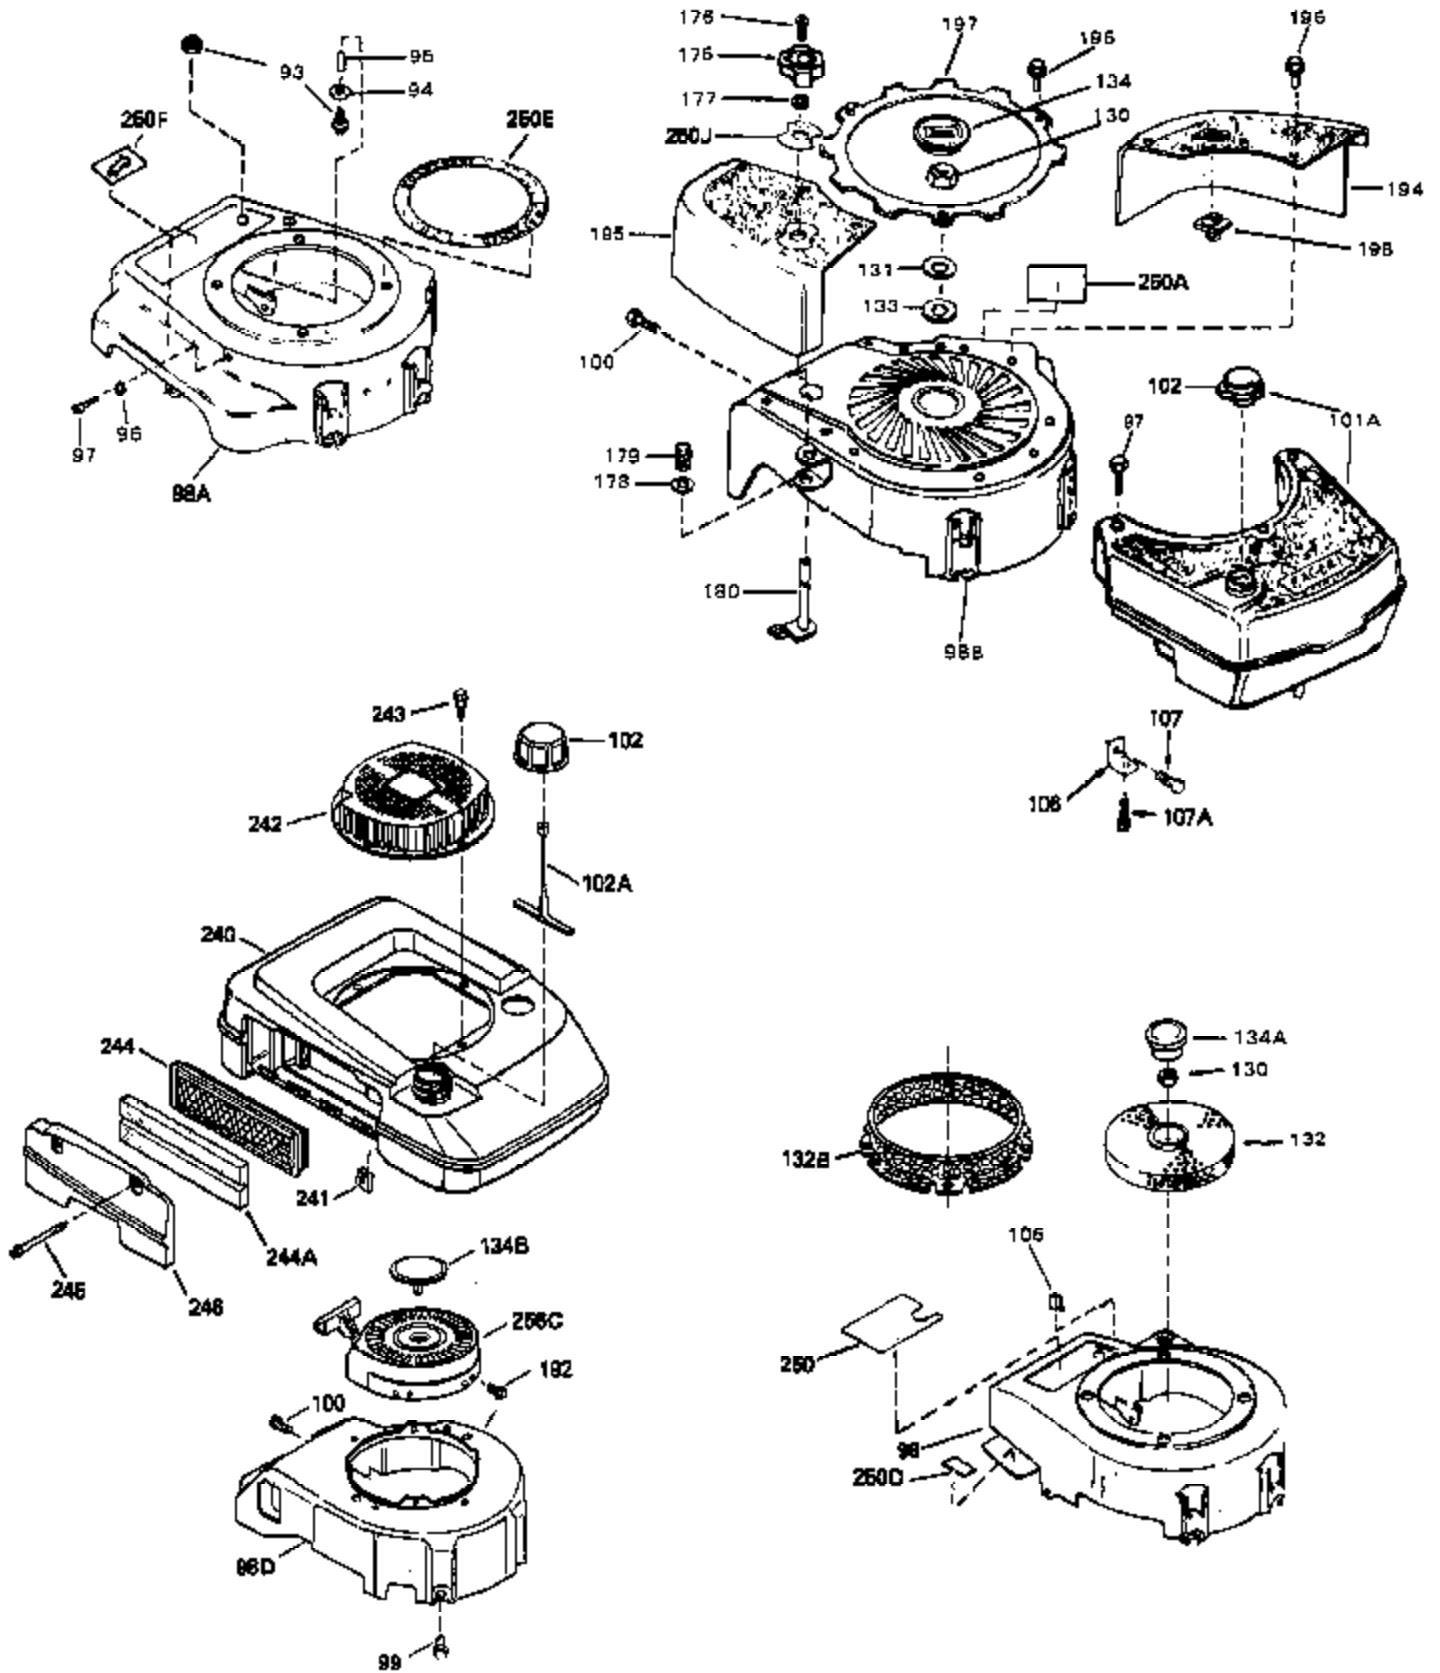

Ref #	Part Number	Qty	Description
97	28763	0	Screw, Hex washer hd. thread-forming, 10-24
99	650831	0	Screw, Hex washer hd. Powerlok thread,
100	30200	0	Screw
101A	34268	0	Tank Assy., Fuel (Red Poly) (1-1/2 qts.)
102	34118	0	Cap, Fuel filler (Red Plastic) (Spurt
102	410144B	0	Cap, Fuel filler (White Plastic) (Std.)
130	650816	0	Nut, Flywheel
131	650815	0	Washer, Belleville
175	34266	0	Knob, Control
176	650627	0	Screw
177	32309	0	Ring, Retainer
178	650626	0	Washer, Flat
179	32308	0	Spring, Compression
180	34074	0	Lever, Carburetor control
194	35120	0	Cover, Engine (Starter side)
195	34269	0	Cover, Engine (Carb. side)
196	650803	0	Screw, Hex washer hd. self-tap, 10-32 x 7/8
250J	34273	0	Decal, Control
250	34972	0	Decal, Instruction