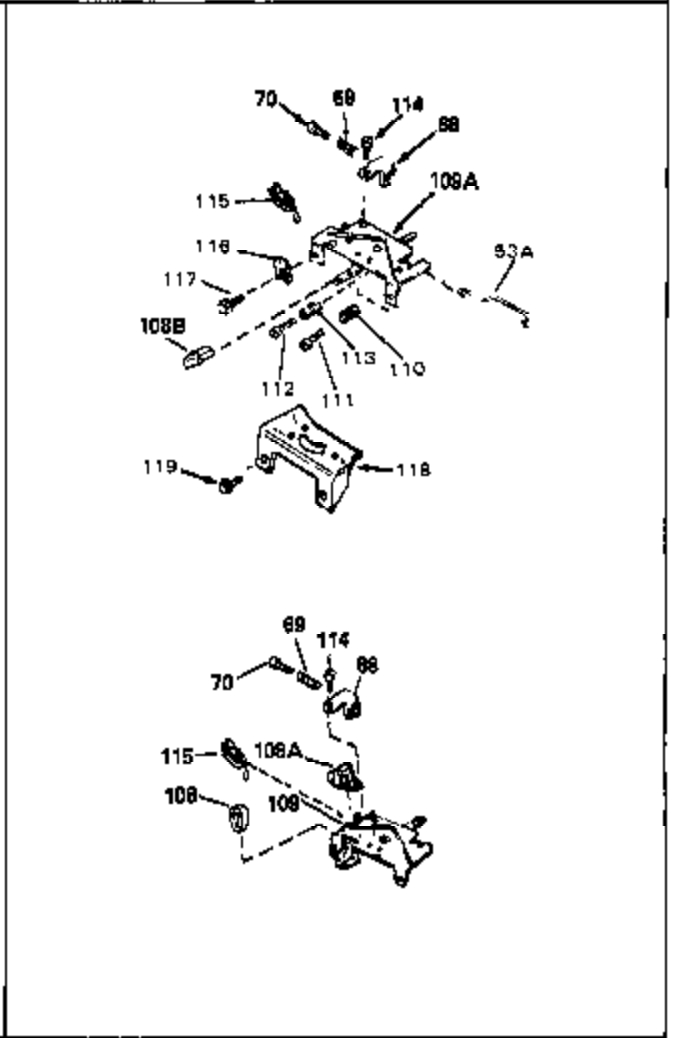

Engine Parts List #2

Ref #	Part Number	Qty	Description
1	34959	0	Cylinder Assy. (2-5/8" Bore)
2	26727	0	Pin, Dowel
50	34215	0	Breather Assy.
51	30200	0	Screw
52	32760	0	Gasket, Breather
63	650506	0	Screw
64	631036	0	Shutter, Throttle
65	631530	0	Shaft Assy., Throttle
66	631066	0	Spring, Return
92	35119	0	Wire Harness Assy.
92A	34961	0	Wire, Ground (One female & one male fitting)
105B	29443	0	Clip, Fuel line
115	610973	0	Terminal Assy.
160	650831	0	Screw, Hex washer hd. Powerlok thread,
165	34080	0	Spacer, Flywheel key
192A	0	0	Rivet, Pop (3/16" Dia.)
220	35118	0	Mounting Bracket, Battery pack
257B	34934	0	Motor, Starter (12 Volt Power Restart)

Ref #	Part Number	Qty	Description
97	28763	0	Screw, Hex washer hd. thread-forming, 10-24
99	650831	0	Screw, Hex washer hd. Powerlok thread,
100	30200	0	Screw
101A	34268	0	Tank Assy., Fuel (Red Poly) (1-1/2 qts.)
102	34118	0	Cap, Fuel filler (Red Plastic) (Spurt
102	410144B	0	Cap, Fuel filler (White Plastic) (Std.)
130	650816	0	Nut, Flywheel
131	650815	0	Washer, Belleville
175	34266	0	Knob, Control
176	650627	0	Screw
177	32309	0	Ring, Retainer
178	650626	0	Washer, Flat
179	32308	0	Spring, Compression
180	34074	0	Lever, Carburetor control
194	35120	0	Cover, Engine (Starter side)
195	34269	0	Cover, Engine (Carb. side)
196	650803	0	Screw, Hex washer hd. self-tap, 10-32 x 7/8
250J	34273	0	Decal, Control
250	34972	0	Decal, Instruction