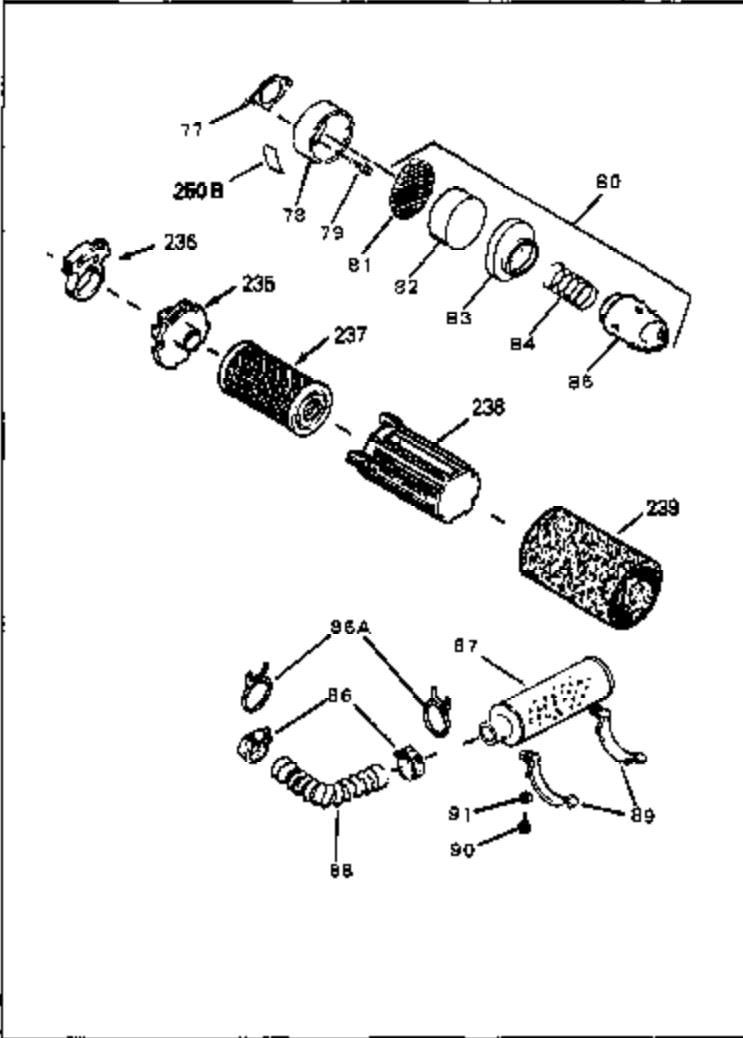

Engine Parts List #2

Ref #	Part Number	Qty	Description
1	34959	0	Cylinder Assy. (2-5/8" Bore)
2	26727	0	Pin, Dowel
50	34215	0	Breather Assy.
51	30200	0	Screw
52	32760	0	Gasket, Breather
63	650506	0	Screw
64	631036	0	Shutter, Throttle
65	631530	0	Shaft Assy., Throttle
66	631066	0	Spring, Return
92	35119	0	Wire Harness Assy.
92A	34961	0	Wire, Ground (One female & one male fitting)
105B	29443	0	Clip, Fuel line
115	610973	0	Terminal Assy.
160	650831	0	Screw, Hex washer hd. Powerlok thread,
165	34080	0	Spacer, Flywheel key
192A	0	0	Rivet, Pop (3/16" Dia.)
220	35118	0	Mounting Bracket, Battery pack
257B	34934	0	Motor, Starter (12 Volt Power Restart)

Ref #	Part Number	Qty	Description
97	28763	0	Screw, Hex washer hd. thread-forming, 10-24
99	650831	0	Screw, Hex washer hd. Powerlok thread,
100	30200	0	Screw
101A	34268	0	Tank Assy., Fuel (Red Poly) (1-1/2 qts.)
102	34118	0	Cap, Fuel filler (Red Plastic) (Spurt
102	410144B	0	Cap, Fuel filler (White Plastic) (Std.)
130	650816	0	Nut, Flywheel
131	650815	0	Washer, Belleville
175	34266	0	Knob, Control
176	650627	0	Screw
177	32309	0	Ring, Retainer
178	650626	0	Washer, Flat
179	32308	0	Spring, Compression
180	34074	0	Lever, Carburetor control
194	35120	0	Cover, Engine (Starter side)
195	34269	0	Cover, Engine (Carb. side)
196	650803	0	Screw, Hex washer hd. self-tap, 10-32 x 7/8
250J	34273	0	Decal, Control
250	34972	0	Decal, Instruction