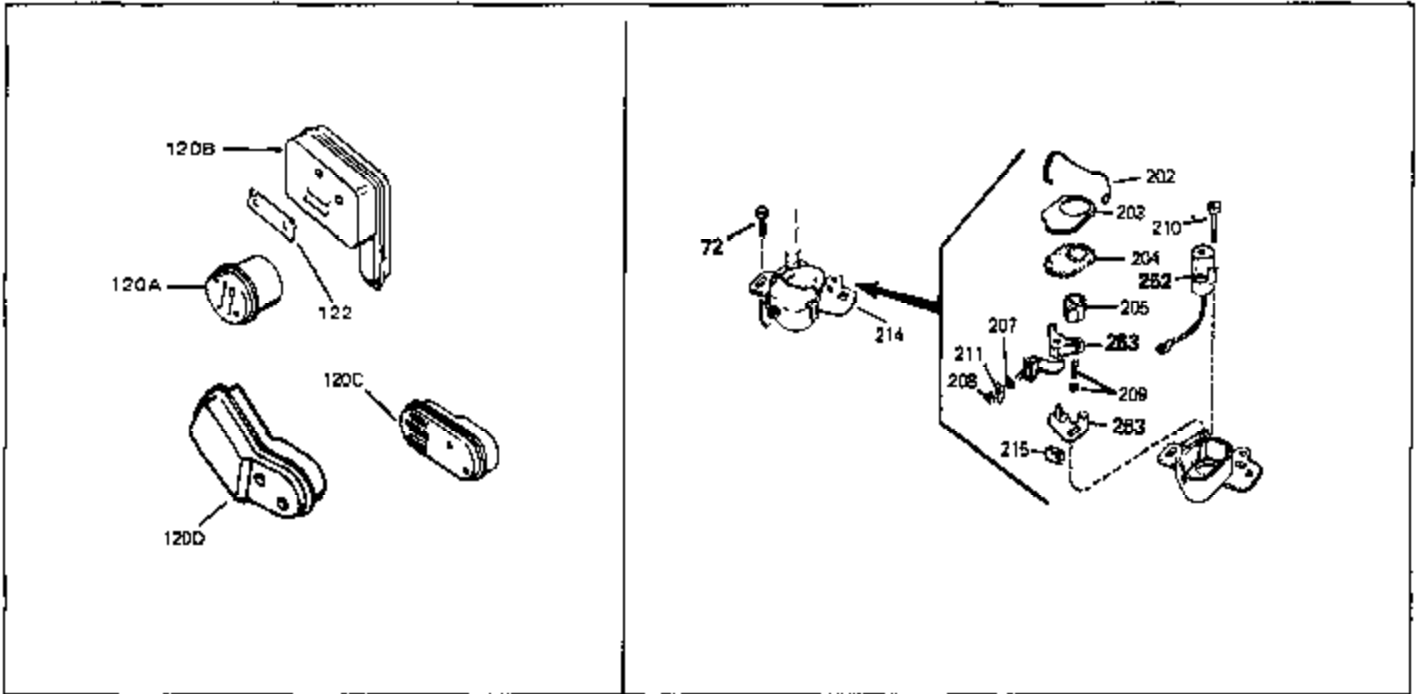

Ref #	Part Number	Qty	Description
97	28763	0	Screw, Hex washer hd. thread-forming, 10-24
99	650831	0	Screw, Hex washer hd. Powerlok thread,
100	30200	0	Screw
101A	34268	0	Tank Assy., Fuel (Red Poly) (1-1/2 qts.)
102	34118	0	Cap, Fuel filler (Red Plastic) (Spurt
102	410144B	0	Cap, Fuel filler (White Plastic) (Std.)
130	650816	0	Nut, Flywheel
131	650815	0	Washer, Belleville
175	34266	0	Knob, Control
176	650627	0	Screw
177	32309	0	Ring, Retainer
178	650626	0	Washer, Flat
179	32308	0	Spring, Compression
180	34074	0	Lever, Carburetor control
194	35120	0	Cover, Engine (Starter side)
195	34269	0	Cover, Engine (Carb. side)
196	650803	0	Screw, Hex washer hd. self-tap, 10-32 x 7/8
250J	34273	0	Decal, Control
250	34972	0	Decal, Instruction