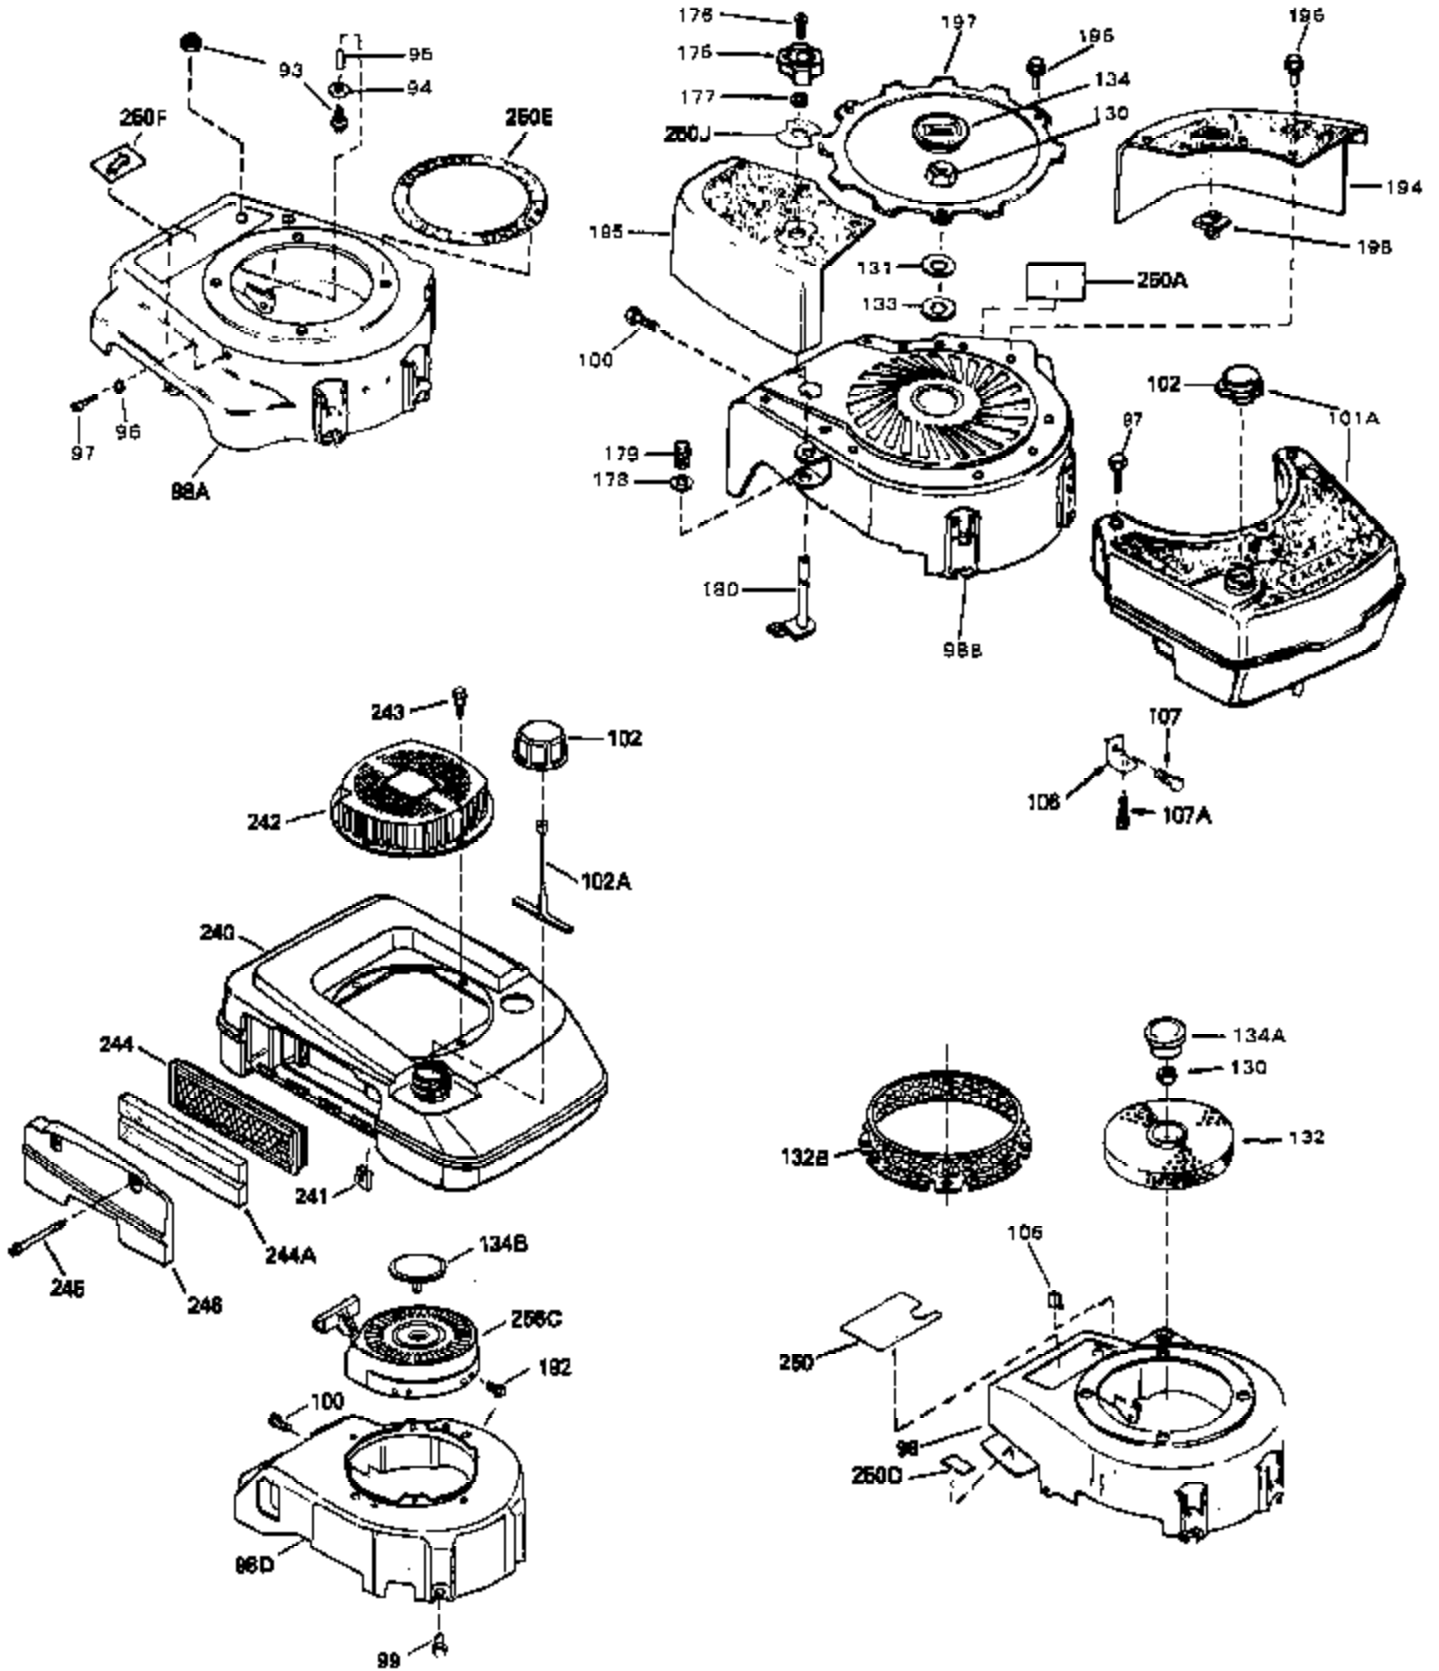

Ref #	Part Number	Qty	Description
97	28763	0	Screw, Hex washer hd. thread-forming, 10-24
99	650831	0	Screw, Hex washer hd. Powerlok thread,
100	30200	0	Screw
101A	34268	0	Tank Assy., Fuel (Red Poly) (1-1/2 qts.)
102	34118	0	Cap, Fuel filler (Red Plastic) (Spurt
102	410144B	0	Cap, Fuel filler (White Plastic) (Std.)
130	650816	0	Nut, Flywheel
131	650815	0	Washer, Belleville
175	34266	0	Knob, Control
176	650627	0	Screw
177	32309	0	Ring, Retainer
178	650626	0	Washer, Flat
179	32308	0	Spring, Compression
180	34074	0	Lever, Carburetor control
194	35120	0	Cover, Engine (Starter side)
195	34269	0	Cover, Engine (Carb. side)
196	650803	0	Screw, Hex washer hd. self-tap, 10-32 x 7/8
250J	34273	0	Decal, Control
250	34972	0	Decal, Instruction