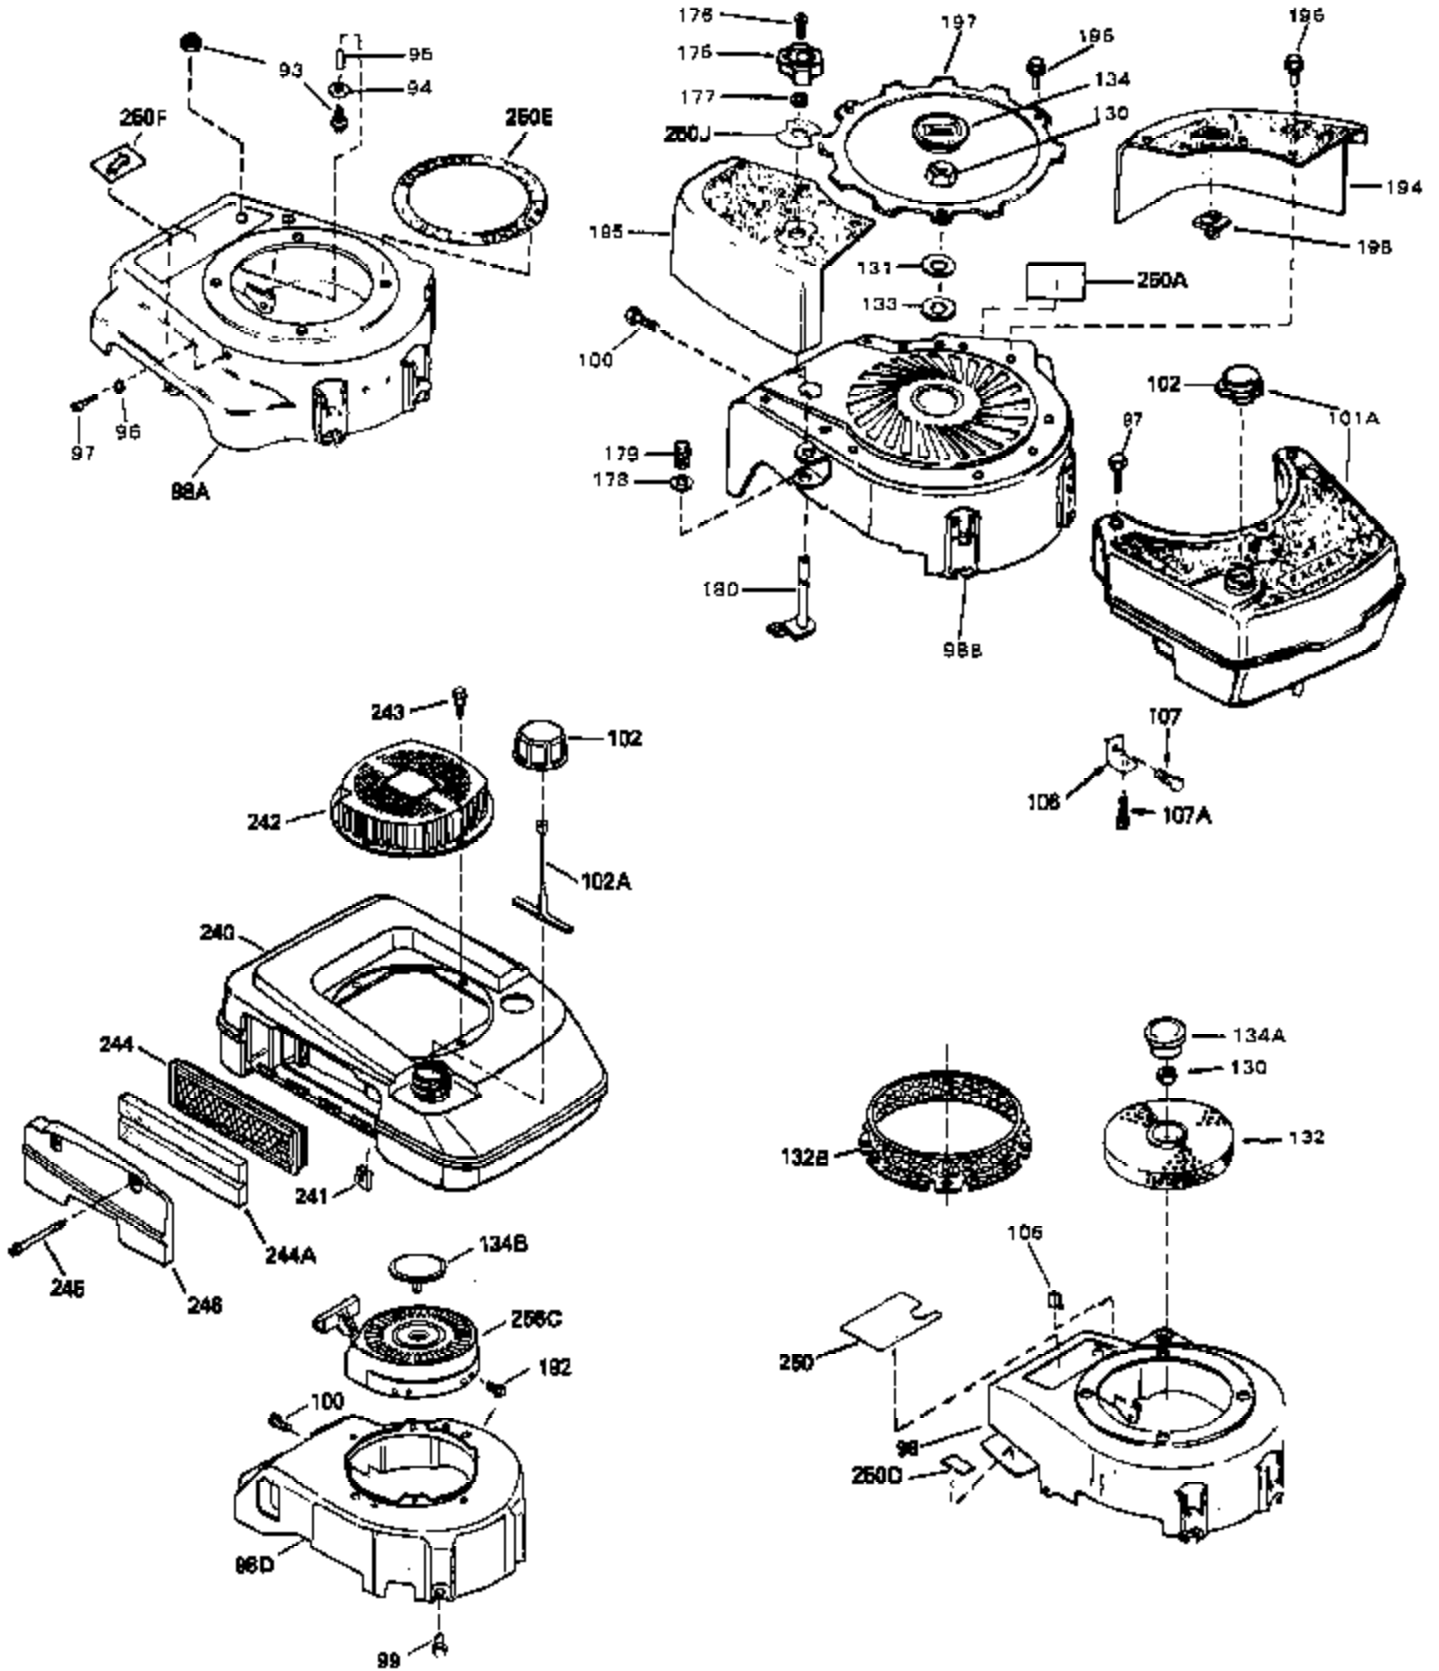

## Engine Parts List #2

Ref #	Part Number	Qty	Description
1	34959	0	Cylinder Assy. (2-5/8" Bore)
2	26727	0	Pin, Dowel
50	34215	0	Breather Assy.
51	30200	0	Screw
52	32760	0	Gasket, Breather
63	650506	0	Screw
64	631036	0	Shutter, Throttle
65	631530	0	Shaft Assy., Throttle
66	631066	0	Spring, Return
92A	34961	0	Wire, Ground (One female & one male fitting)
105B	29443	0	Clip, Fuel line
115	610973	0	Terminal Assy.
165	34080	0	Spacer, Flywheel key
181	33774	0	Shaft, P.T.O.
182	33401	0	Gear, Worm
184	31745	0	Washer, Tang
185	31787	0	Washer, Flat
186	31749	0	Ring, Retaining
187	31744	0	Seal, Oil
188	31747	0	Washer, Thrust
189	650492	0	Screw
192A	0	0	Rivet, Pop (3/16" Dia.)
198A	34372A	0	Bracket Assy., Rope guide
228	34985	0	Rope Stop & Staple Assy.