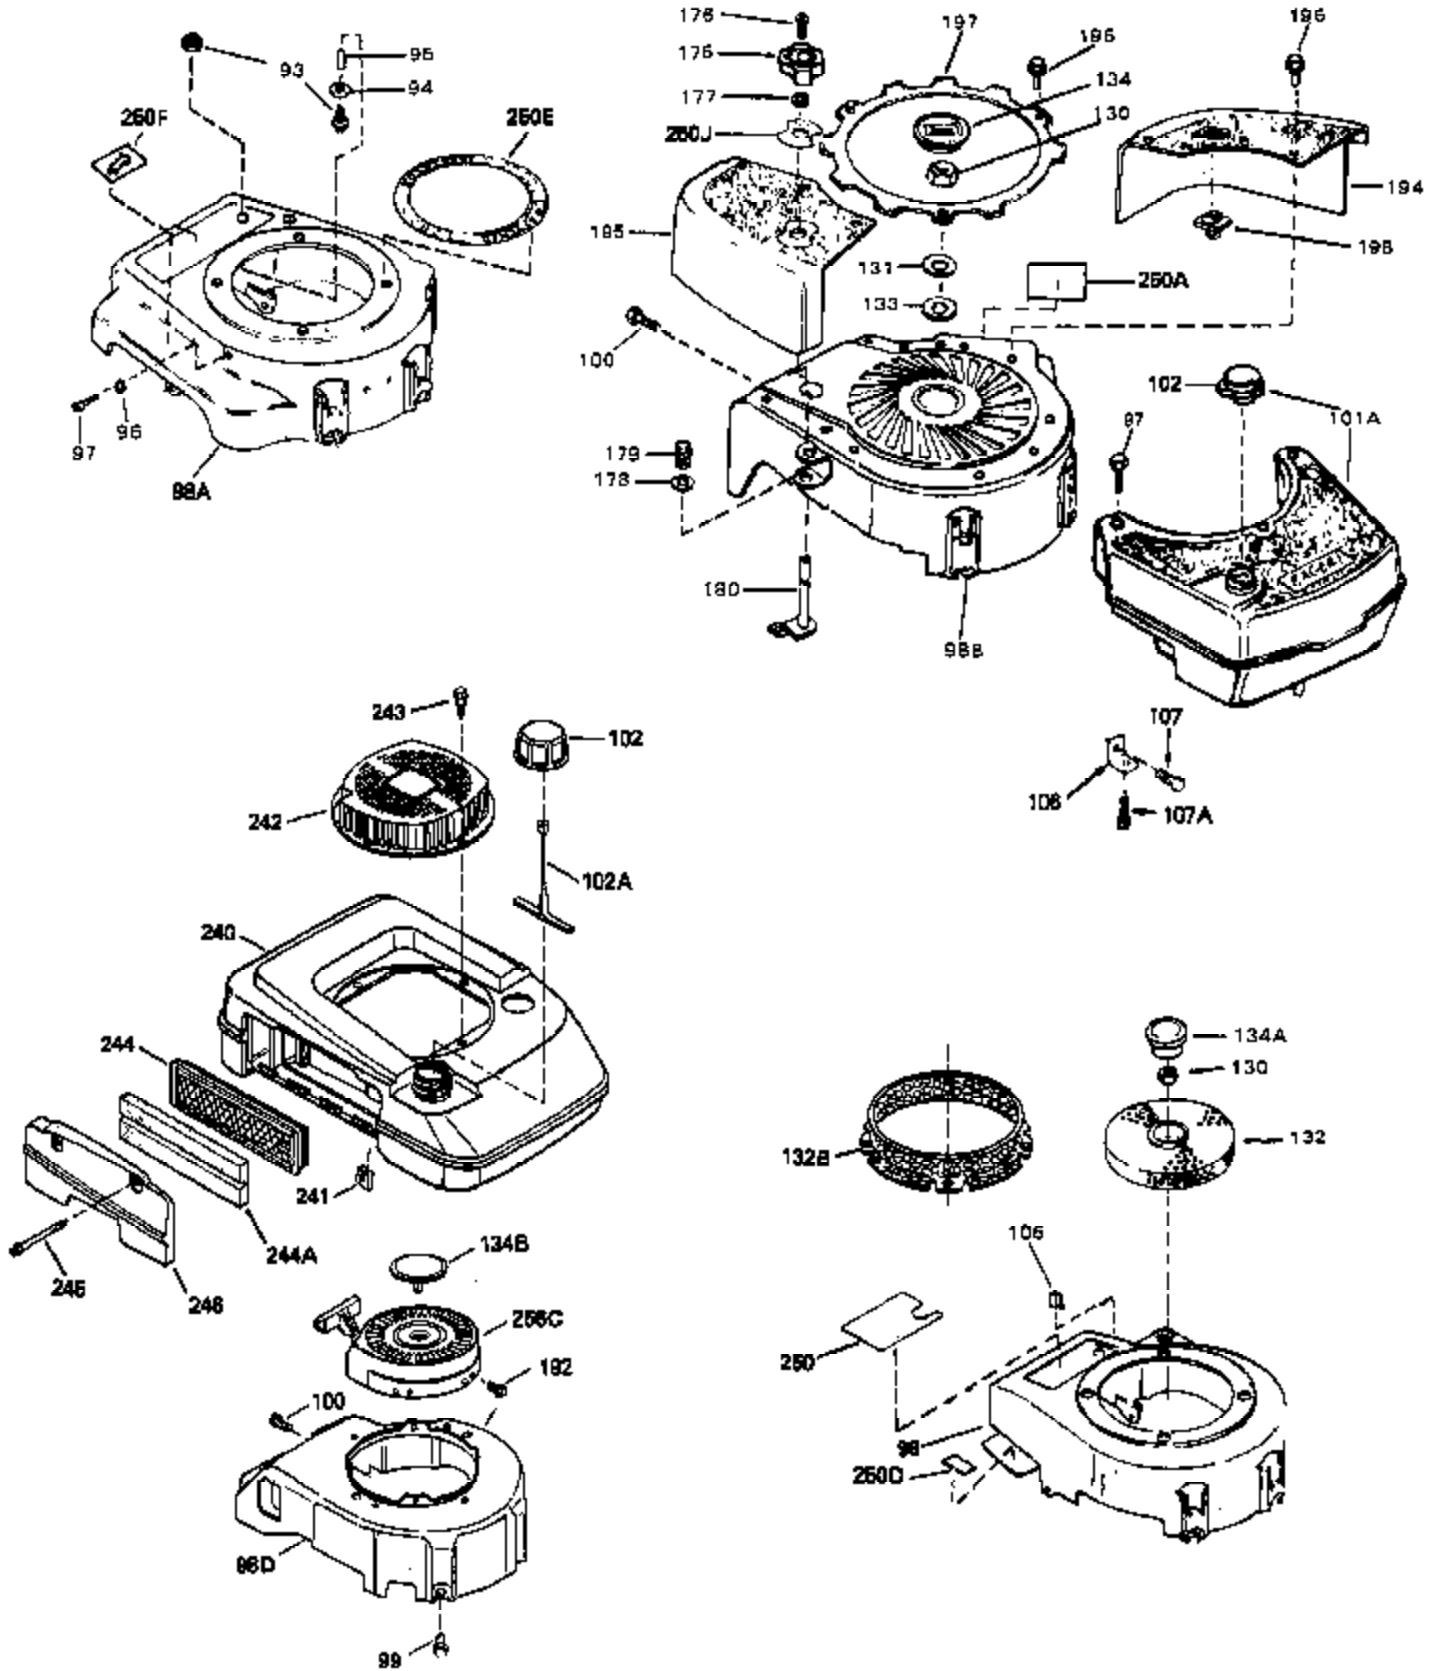

Ref #	Part Number	Qty	Description
97	28763	0	Screw, Hex washer hd. thread-forming, 10-24
99	650831	0	Screw, Hex washer hd. Powerlok thread,
100	30200	0	Screw
101A	34369A	0	Tank Assy., Fuel (Charcoal Poly) (1-1/2
102	34118	0	Cap, Fuel filler (Red Plastic) (Spurt
102	410144B	0	Cap, Fuel filler (White Plastic) (Std.)
130	650816	0	Nut, Flywheel
131	650815	0	Washer, Belleville
250A	34993	0	Decal, Instruction