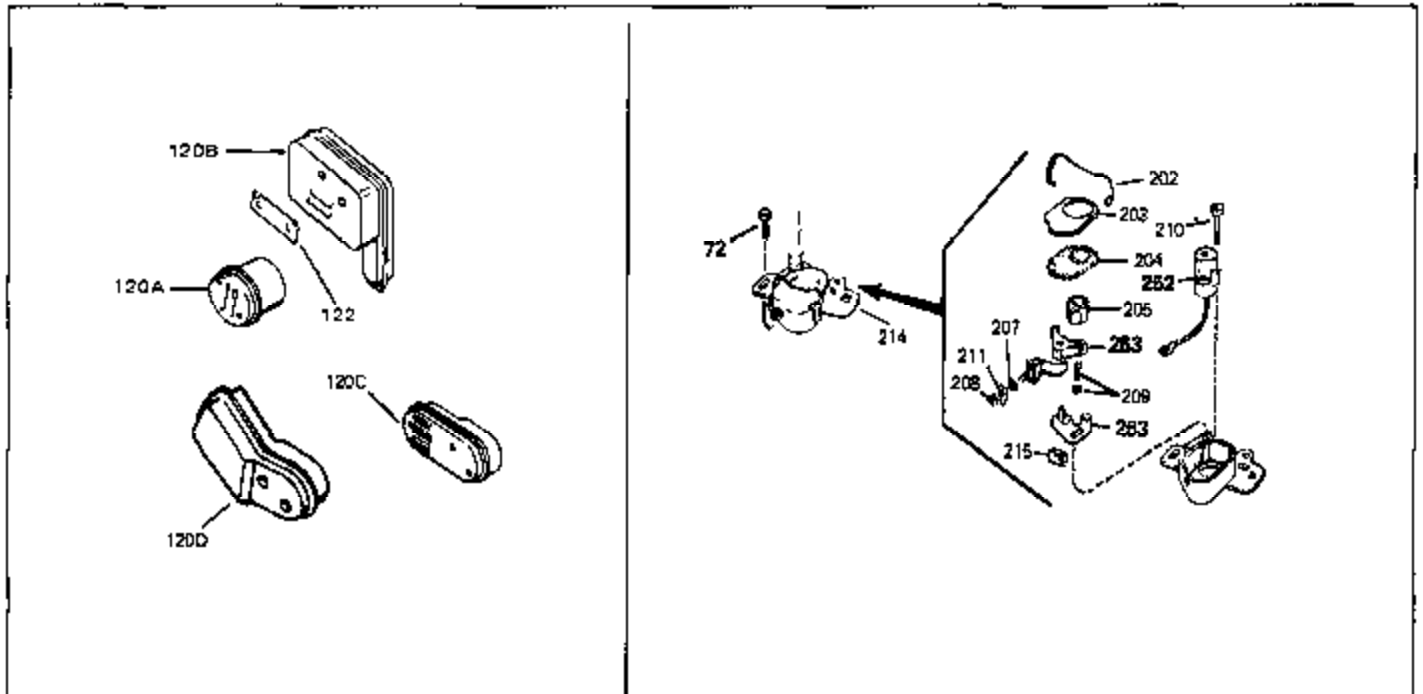

Ref #	Part Number	Qty	Description
108A	33971	0	Knob, Control
109	33970A	0	Control Assy., Speed
110	33802	0	Spring Compression
111	650777	0	Screw, Slotted fil. hd. mach., 6-32 x 7/16
112	650549	0	Screw
113	31342	0	Spring, Compression
114	30200	0	Screw
115	610973	0	Terminal Assy.
118	34995	0	Cover, Speed control
119	650807	0	Screw, Hex washer hd. shoulder, 10-32 x 7/16
120C	34613	0	Muffler
122	33753	0	Plate, Lock
235	35067	0	Collar, Air cleaner
236	35068	0	Clamp, Hose
237	35066	0	Element, Air cleaner (Paper)
238	35065	0	Cover, Air cleaner
239	35435	0	Filter, Pre-Air (Poly)