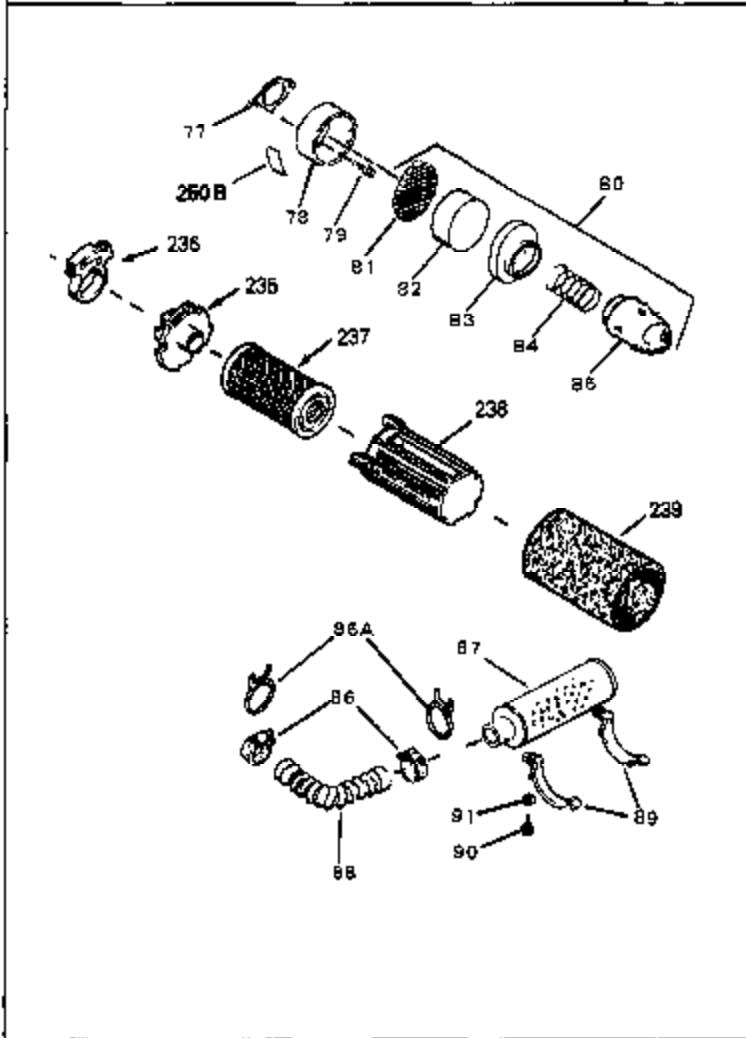

Ref #	Part Number	Qty	Description
108A	33971	0	Knob, Control
109	33970A	0	Control Assy., Speed
110	33802	0	Spring Compression
111	650777	0	Screw, Slotted fil. hd. mach., 6-32 x 7/16
112	650549	0	Screw
113	31342	0	Spring, Compression
114	30200	0	Screw
115	610973	0	Terminal Assy.
118	34995	0	Cover, Speed control
119	650807	0	Screw, Hex washer hd. shoulder, 10-32 x 7/16
120C	34613	0	Muffler
122	33753	0	Plate, Lock
235	35067	0	Collar, Air cleaner
236	35068	0	Clamp, Hose
237	35066	0	Element, Air cleaner (Paper)
238	35065	0	Cover, Air cleaner
239	35435	0	Filter, Pre-Air (Poly)