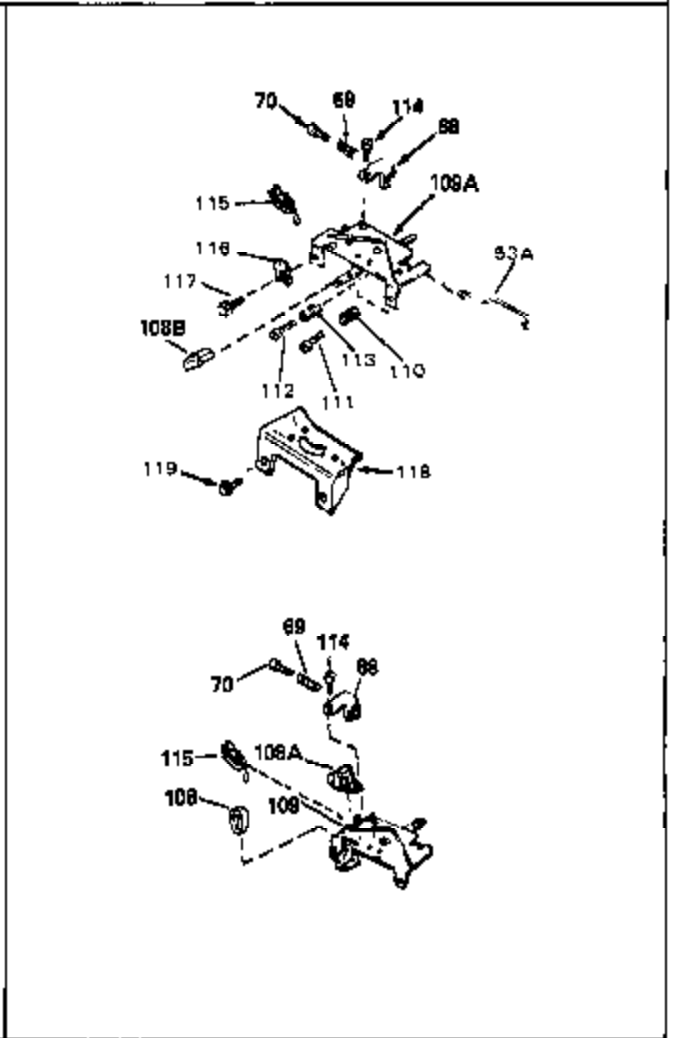

Ref #	Part Number	Qty	Description
108A	33971	0	Knob, Control
109	33970A	0	Control Assy., Speed
110	33802	0	Spring Compression
111	650777	0	Screw, Slotted fil. hd. mach., 6-32 x 7/16
112	650549	0	Screw
113	31342	0	Spring, Compression
114	30200	0	Screw
115	610973	0	Terminal Assy.
118	34995	0	Cover, Speed control
119	650807	0	Screw, Hex washer hd. shoulder, 10-32 x 7/16
120C	34613	0	Muffler
122	33753	0	Plate, Lock
235	35067	0	Collar, Air cleaner
236	35068	0	Clamp, Hose
237	35066	0	Element, Air cleaner (Paper)
238	35065	0	Cover, Air cleaner
239	35435	0	Filter, Pre-Air (Poly)