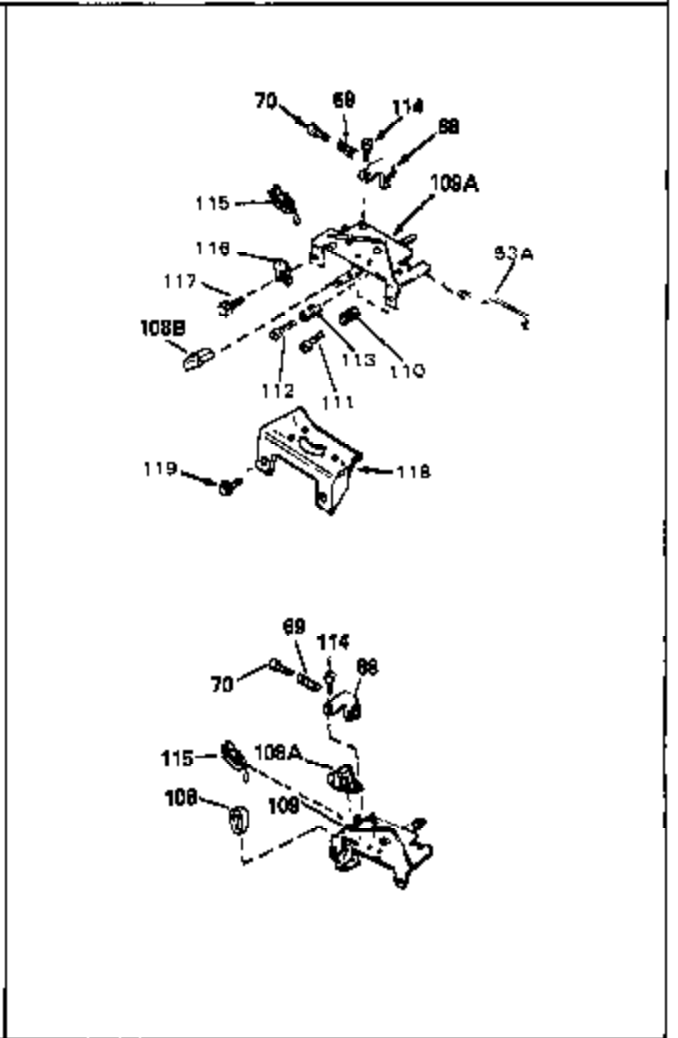

Ref #	Part Number	Qty	Description
108A	33971	0	Knob, Control
109	33970A	0	Control Assy., Speed
110	33802	0	Spring Compression
111	650777	0	Screw, Slotted fil. hd. mach., 6-32 x 7/16
112	650549	0	Screw
113	31342	0	Spring, Compression
114	30200	0	Screw
115	610973	0	Terminal Assy.
118	34995	0	Cover, Speed control
119	650807	0	Screw, Hex washer hd. shoulder, 10-32 x 7/16
122	33753	0	Plate, Lock
239	35435	0	Filter, Pre-Air (Poly)