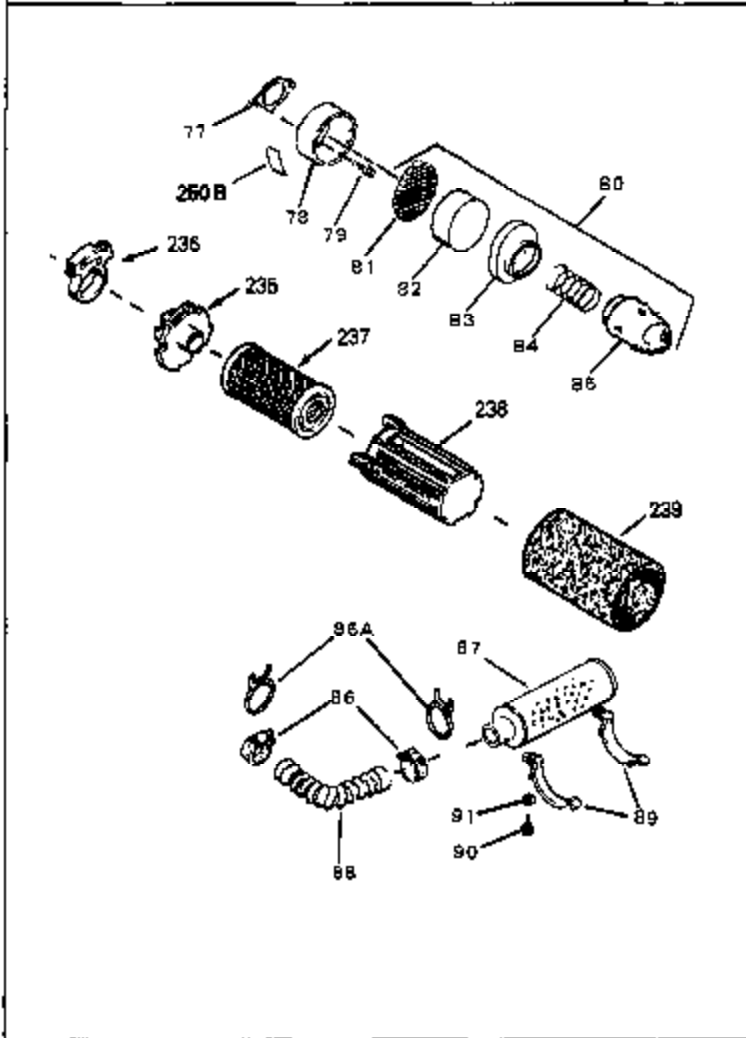

Ref #	Part Number	Qty	Description
108A	33971	0	Knob, Control
109	33970A	0	Control Assy., Speed
110	33802	0	Spring Compression
111	650777	0	Screw, Slotted fil. hd. mach., 6-32 x 7/16
112	650549	0	Screw
113	31342	0	Spring, Compression
114	30200	0	Screw
115	610973	0	Terminal Assy.
118	34995	0	Cover, Speed control
119	650807	0	Screw, Hex washer hd. shoulder, 10-32 x 7/16
122	33753	0	Plate, Lock
239	35435	0	Filter, Pre-Air (Poly)