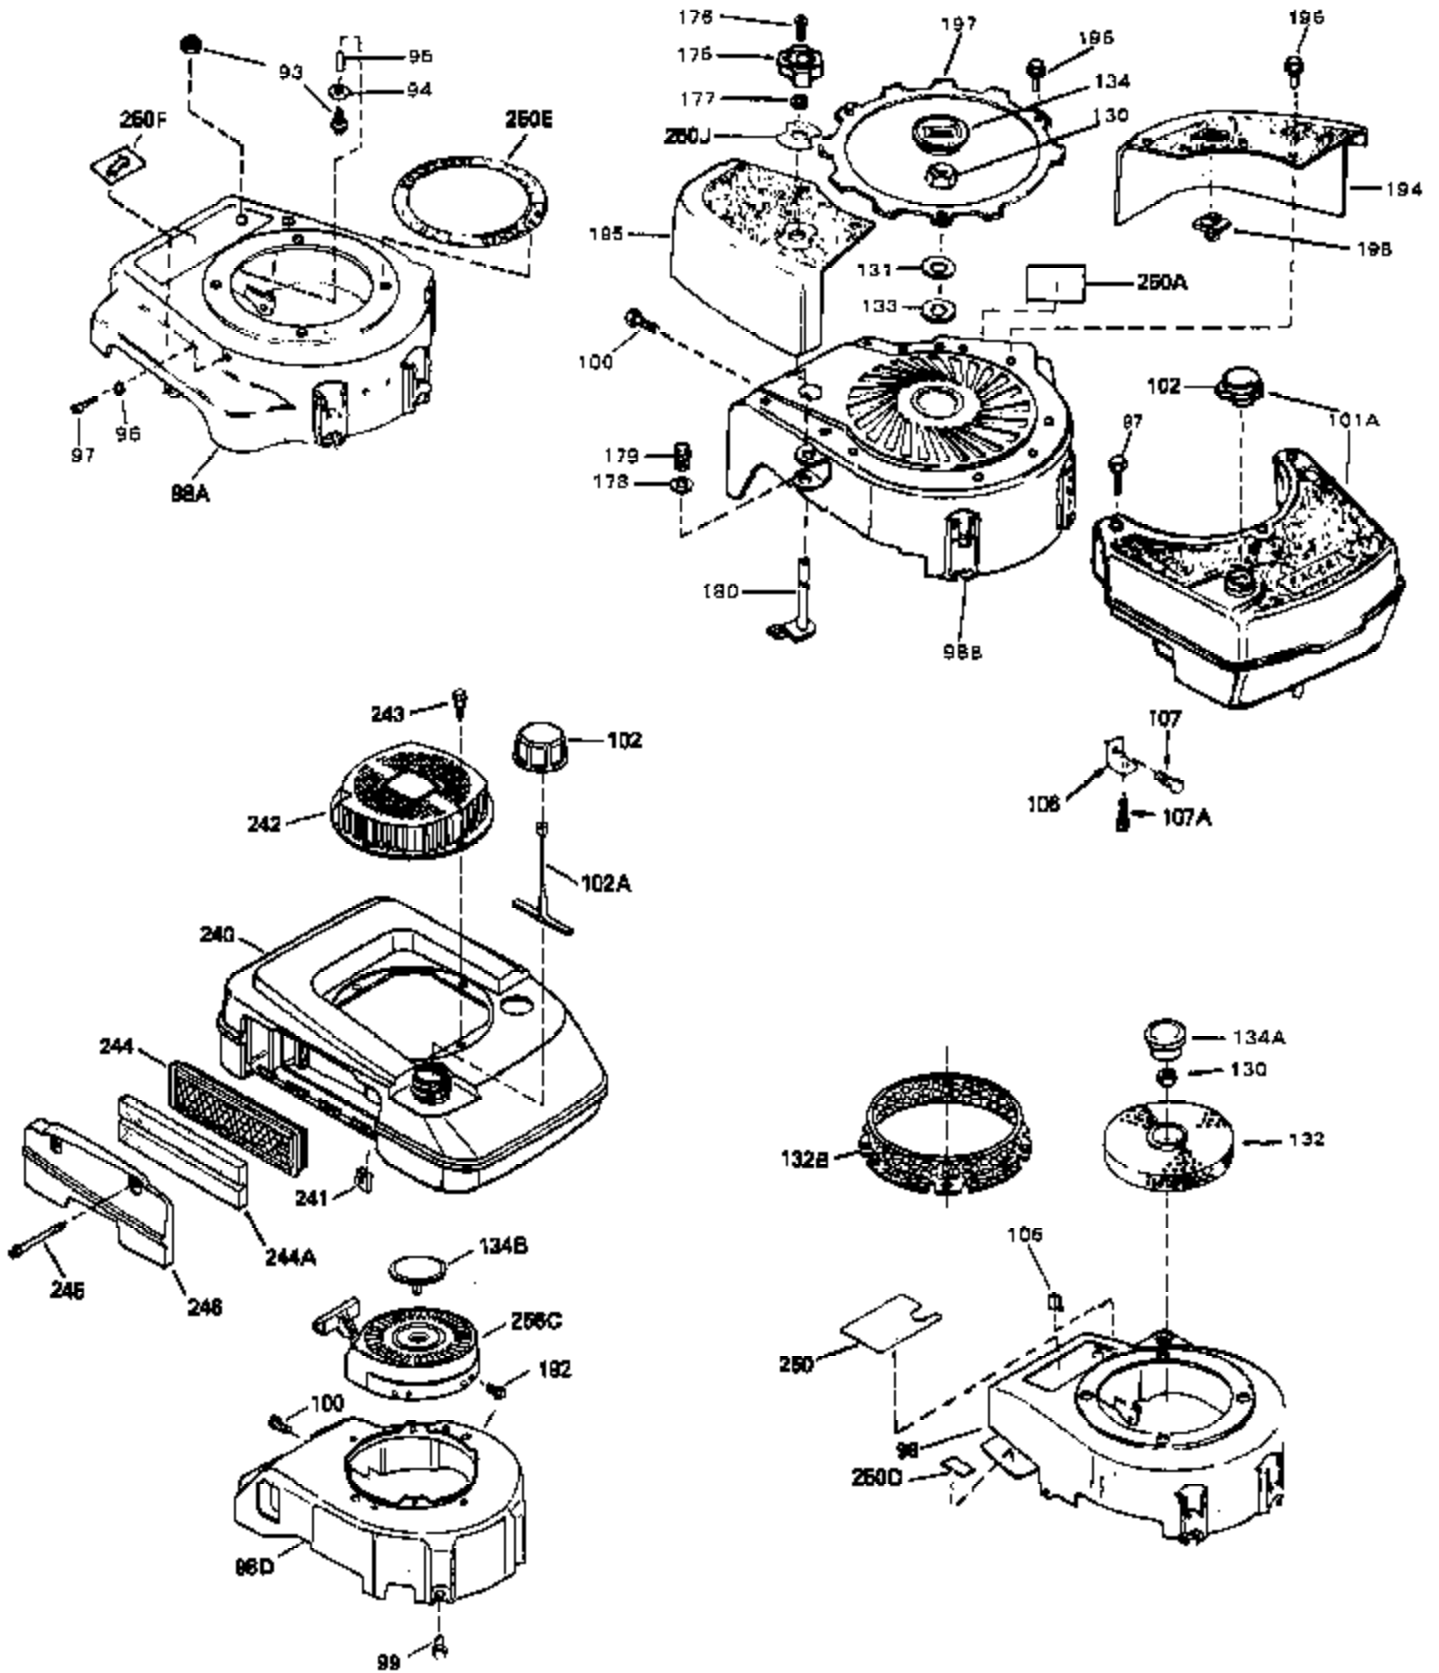

Ref #	Part Number	Qty	Description
1	34959	0	Cylinder Assy. (2-5/8" Bore)
2	26727	0	Pin, Dowel
50	34215	0	Breather Assy.
51	30200	0	Screw
52	32760	0	Gasket, Breather
63	650506	0	Screw
64	631036	0	Shutter, Throttle
65	631530	0	Shaft Assy., Throttle
66	631066	0	Spring, Return
92A	34961	0	Wire, Ground (One female & one male fitting)
105B	29443	0	Clip, Fuel line
115	610973	0	Terminal Assy.
165	34080	0	Spacer, Flywheel key
192A	0	0	Rivet, Pop (3/16" Dia.)
228	34985	0	Rope Stop & Staple Assy.
229	35025	0	Staple, Rope retainer