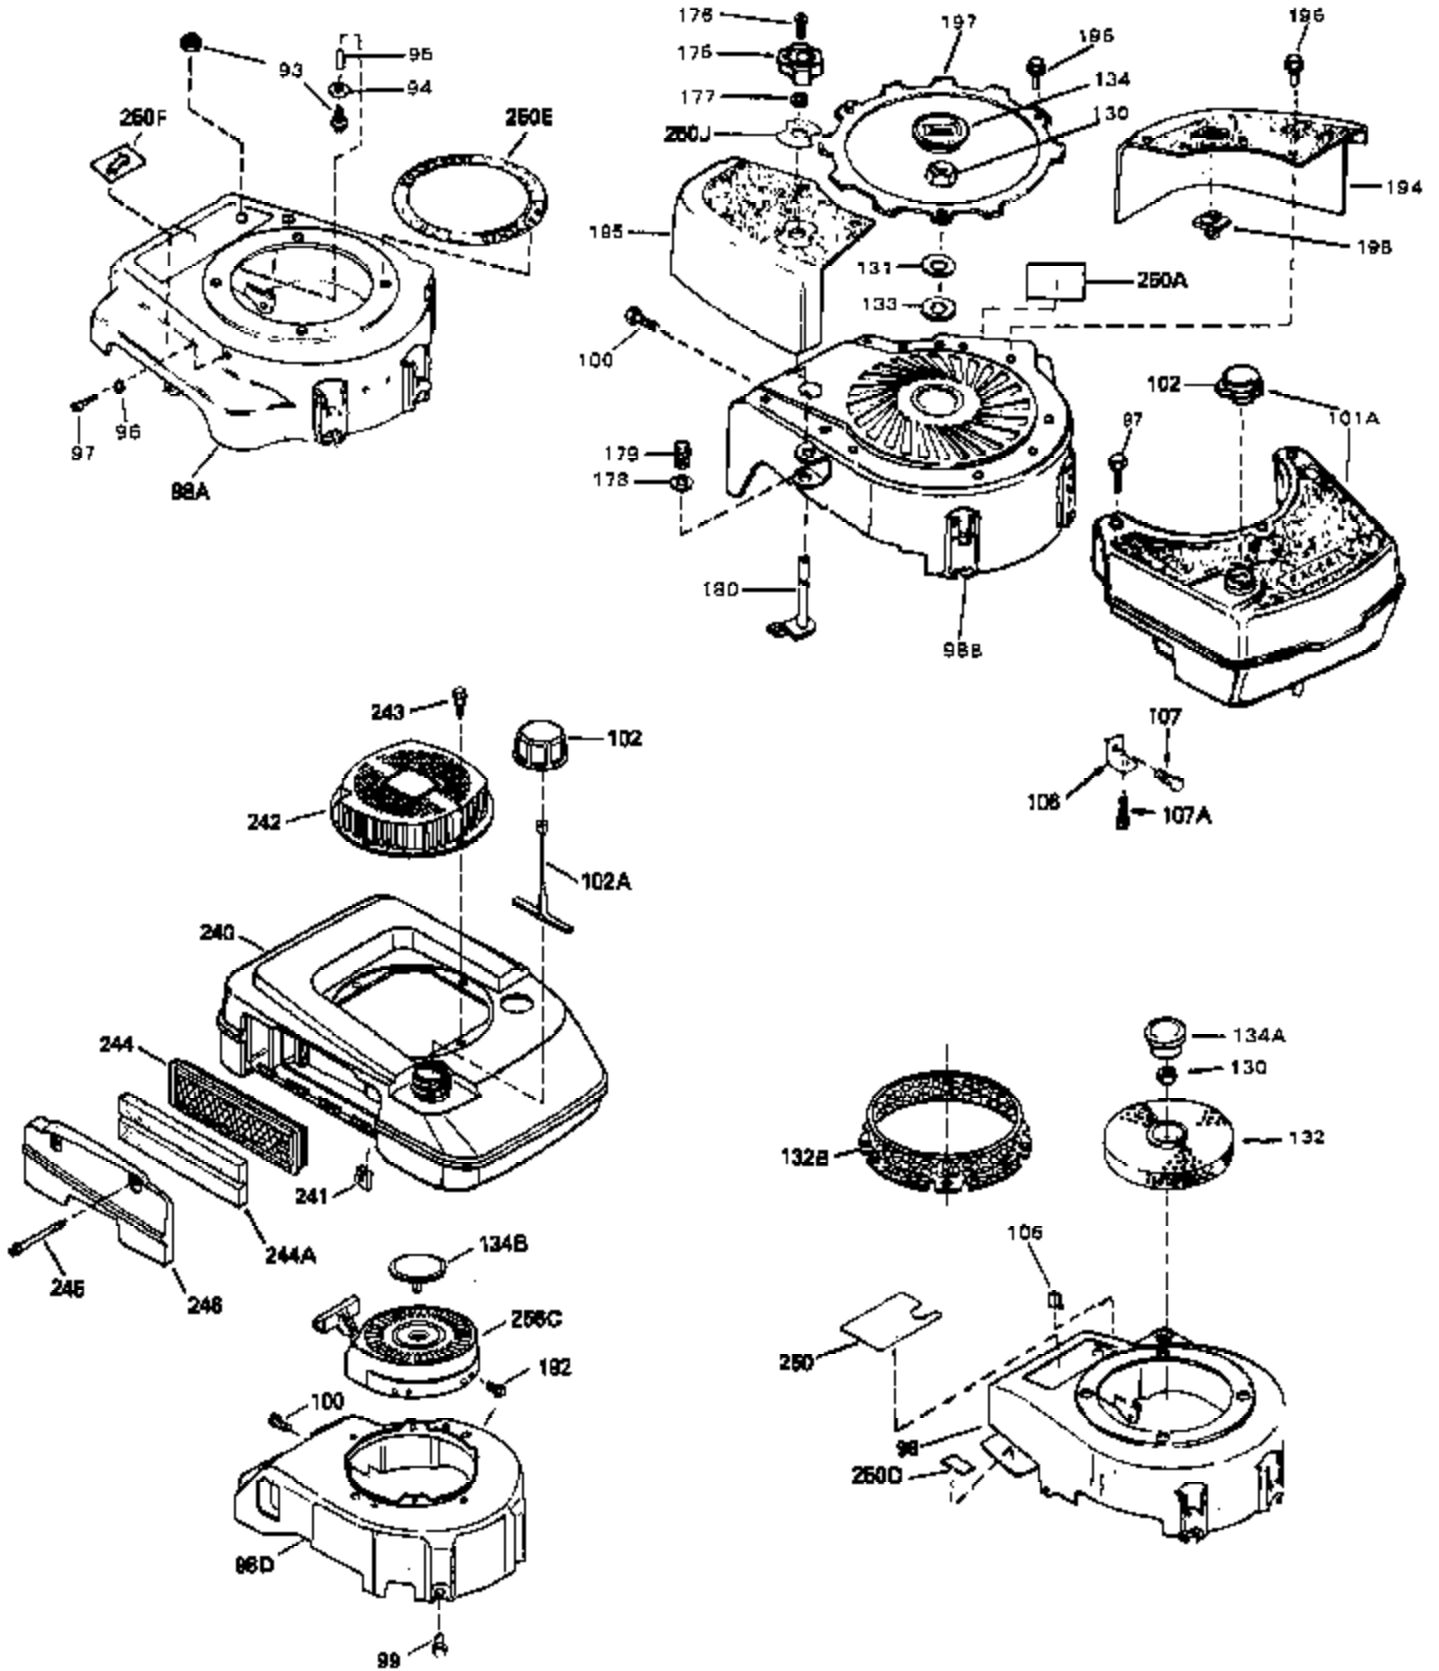

Ref #	Part Number	Qty	Description
1	34959	0	Cylinder Assy. (2-5/8" Bore)
2	26727	0	Pin, Dowel
50	34215	0	Breather Assy.
51	30200	0	Screw
52	32760	0	Gasket, Breather
63	650506	0	Screw
64	631036	0	Shutter, Throttle
65	631530	0	Shaft Assy., Throttle
66	631066	0	Spring, Return
92A	34961	0	Wire, Ground (One female & one male fitting)
105B	29443	0	Clip, Fuel line
115	610973	0	Terminal Assy.
165	34080	0	Spacer, Flywheel key
181	33774	0	Shaft, P.T.O.
182	33401	0	Gear, Worm
184	31745	0	Washer, Tang
185	31787	0	Washer, Flat
186	31749	0	Ring, Retaining
187	31744	0	Seal, Oil
188	31747	0	Washer, Thrust
189	650492	0	Screw
192A	0	0	Rivet, Pop (3/16" Dia.)
228	34985	0	Rope Stop & Staple Assy.
229	35025	0	Staple, Rope retainer