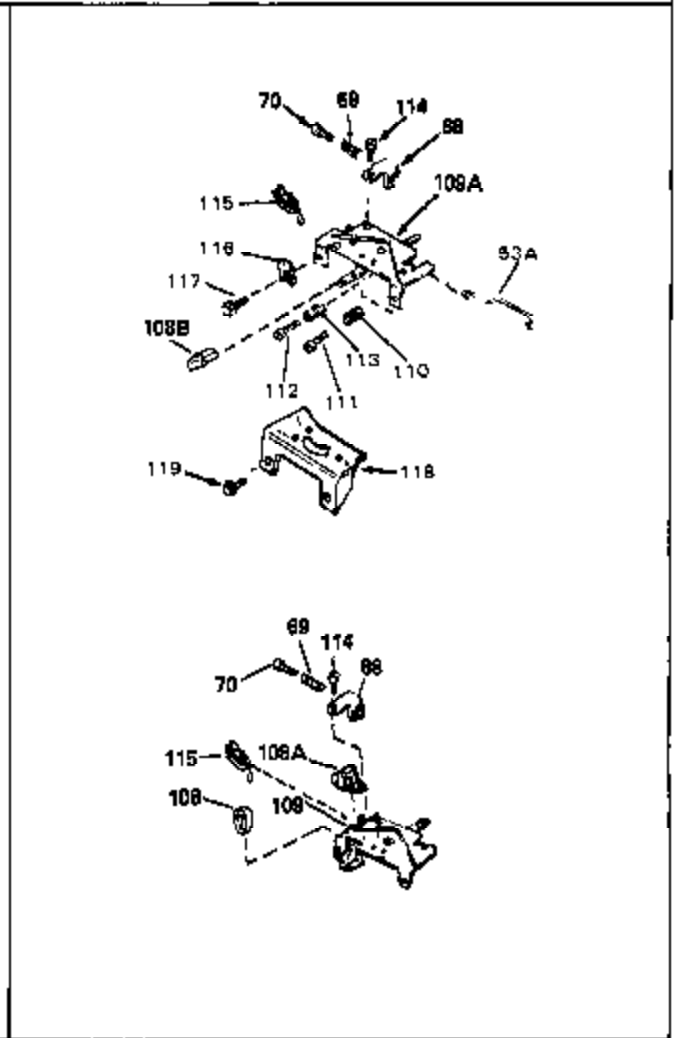

Ref #	Part Number	Qty	Description
108A	33971	0	Knob, Control
109	33970A	0	Control Assy., Speed
110	33802	0	Spring Compression
111	650777	0	Screw, Slotted fil. hd. mach., 6-32 x 7/16
112	650549	0	Screw
113	31342	0	Spring, Compression
114	30200	0	Screw
115	610973	0	Terminal Assy.
118	34995	0	Cover, Speed control
119	650807	0	Screw, Hex washer hd. shoulder, 10-32 x 7/16
122	33753	0	Plate, Lock
239	35435	0	Filter, Pre-Air (Poly)