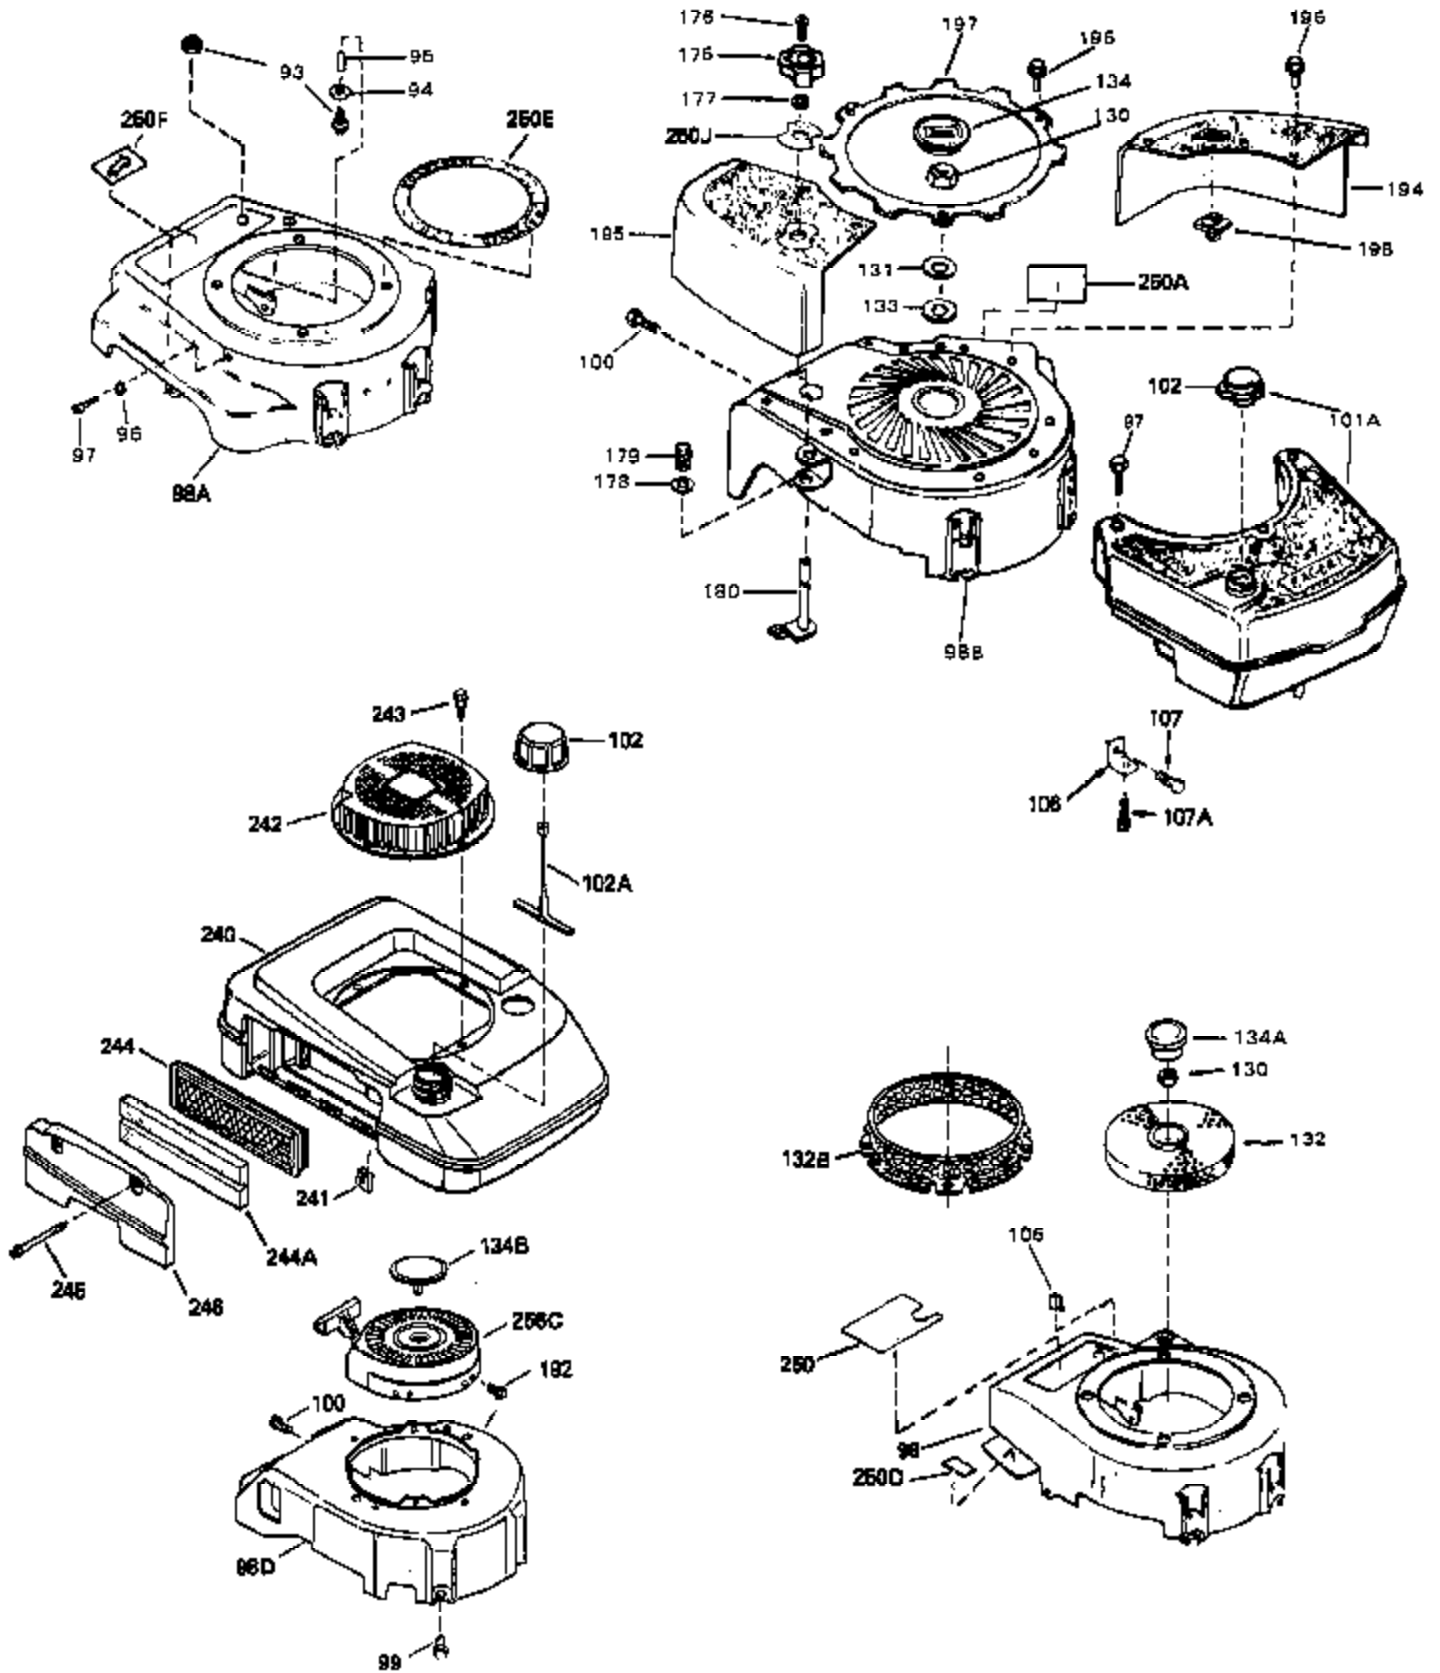

Ref #	Part Number	Qty	Description
1	34959	0	Cylinder Assy. (2-5/8" Bore)
2	26727	0	Pin, Dowel
50	34215	0	Breather Assy.
51	30200	0	Screw
52	32760	0	Gasket, Breather
63	650506	0	Screw
64	631036	0	Shutter, Throttle
65	631530	0	Shaft Assy., Throttle
66	631066	0	Spring, Return
92A	34961	0	Wire, Ground (One female & one male fitting)
105B	29443	0	Clip, Fuel line
115	610973	0	Terminal Assy.
165	34080	0	Spacer, Flywheel key
192A	0	0	Rivet, Pop (3/16" Dia.)
228	34985	0	Rope Stop & Staple Assy.
229	35025	0	Staple, Rope retainer