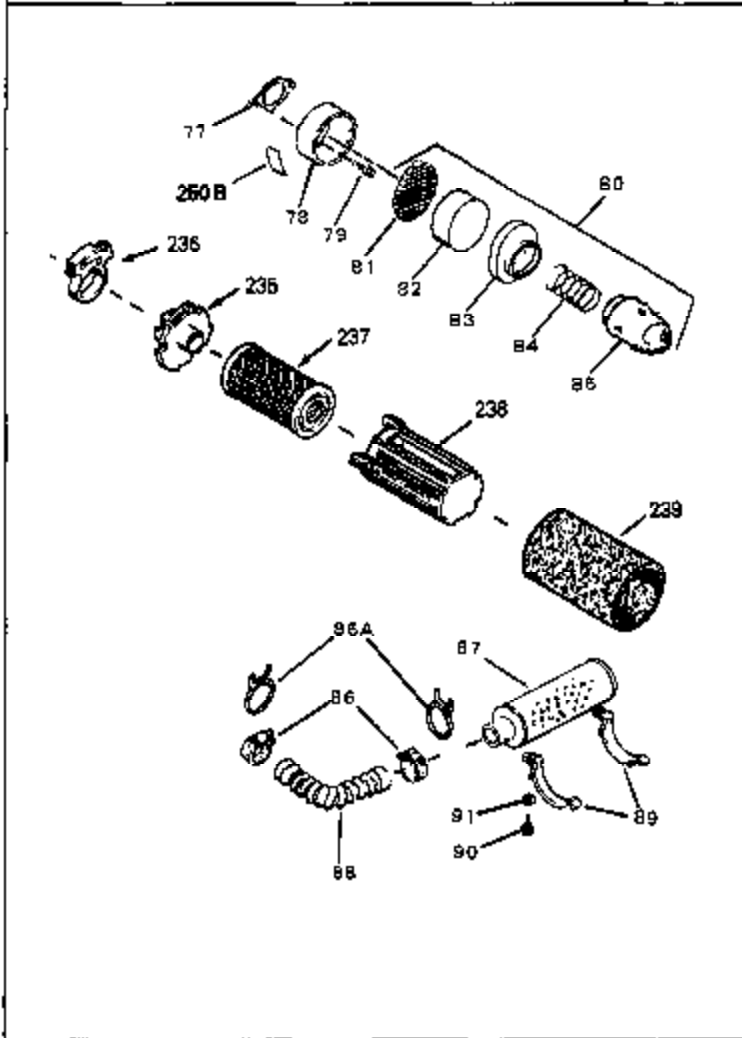

Ref #	Part Number	Qty	Description
108A	33971	0	Knob, Control
109	33970A	0	Control Assy., Speed
110	33802	0	Spring Compression
111	650777	0	Screw, Slotted fil. hd. mach., 6-32 x 7/16
112	650549	0	Screw
113	31342	0	Spring, Compression
114	30200	0	Screw
115	610973	0	Terminal Assy.
118	34995	0	Cover, Speed control
119	650807	0	Screw, Hex washer hd. shoulder, 10-32 x 7/16
122	33753	0	Plate, Lock
239	35435	0	Filter, Pre-Air (Poly)