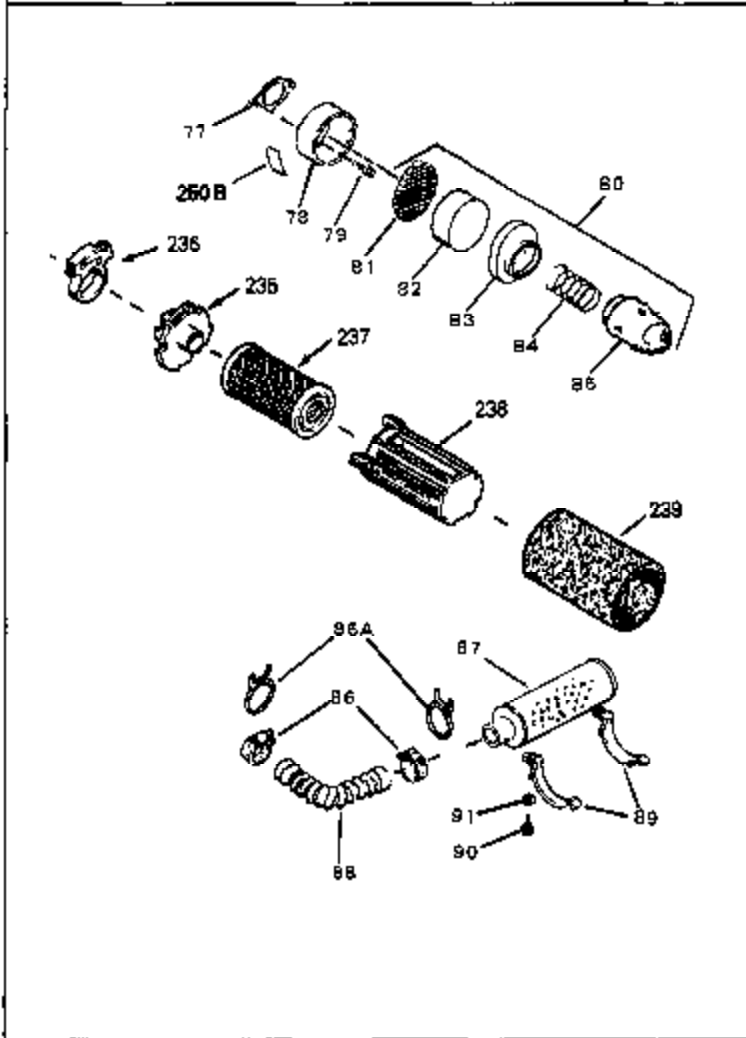

Ref #	Part Number	Qty	Description
108A	33971	0	Knob, Control
109	33970A	0	Control Assy., Speed
110	33802	0	Spring Compression
111	650777	0	Screw, Slotted fil. hd. mach., 6-32 x 7/16
112	650549	0	Screw
113	31342	0	Spring, Compression
115	610973	0	Terminal Assy.
118	34995	0	Cover, Speed control
119	650807	0	Screw, Hex washer hd. shoulder, 10-32 x 7/16
122	33753	0	Plate, Lock
239	35435	0	Filter, Pre-Air (Poly)