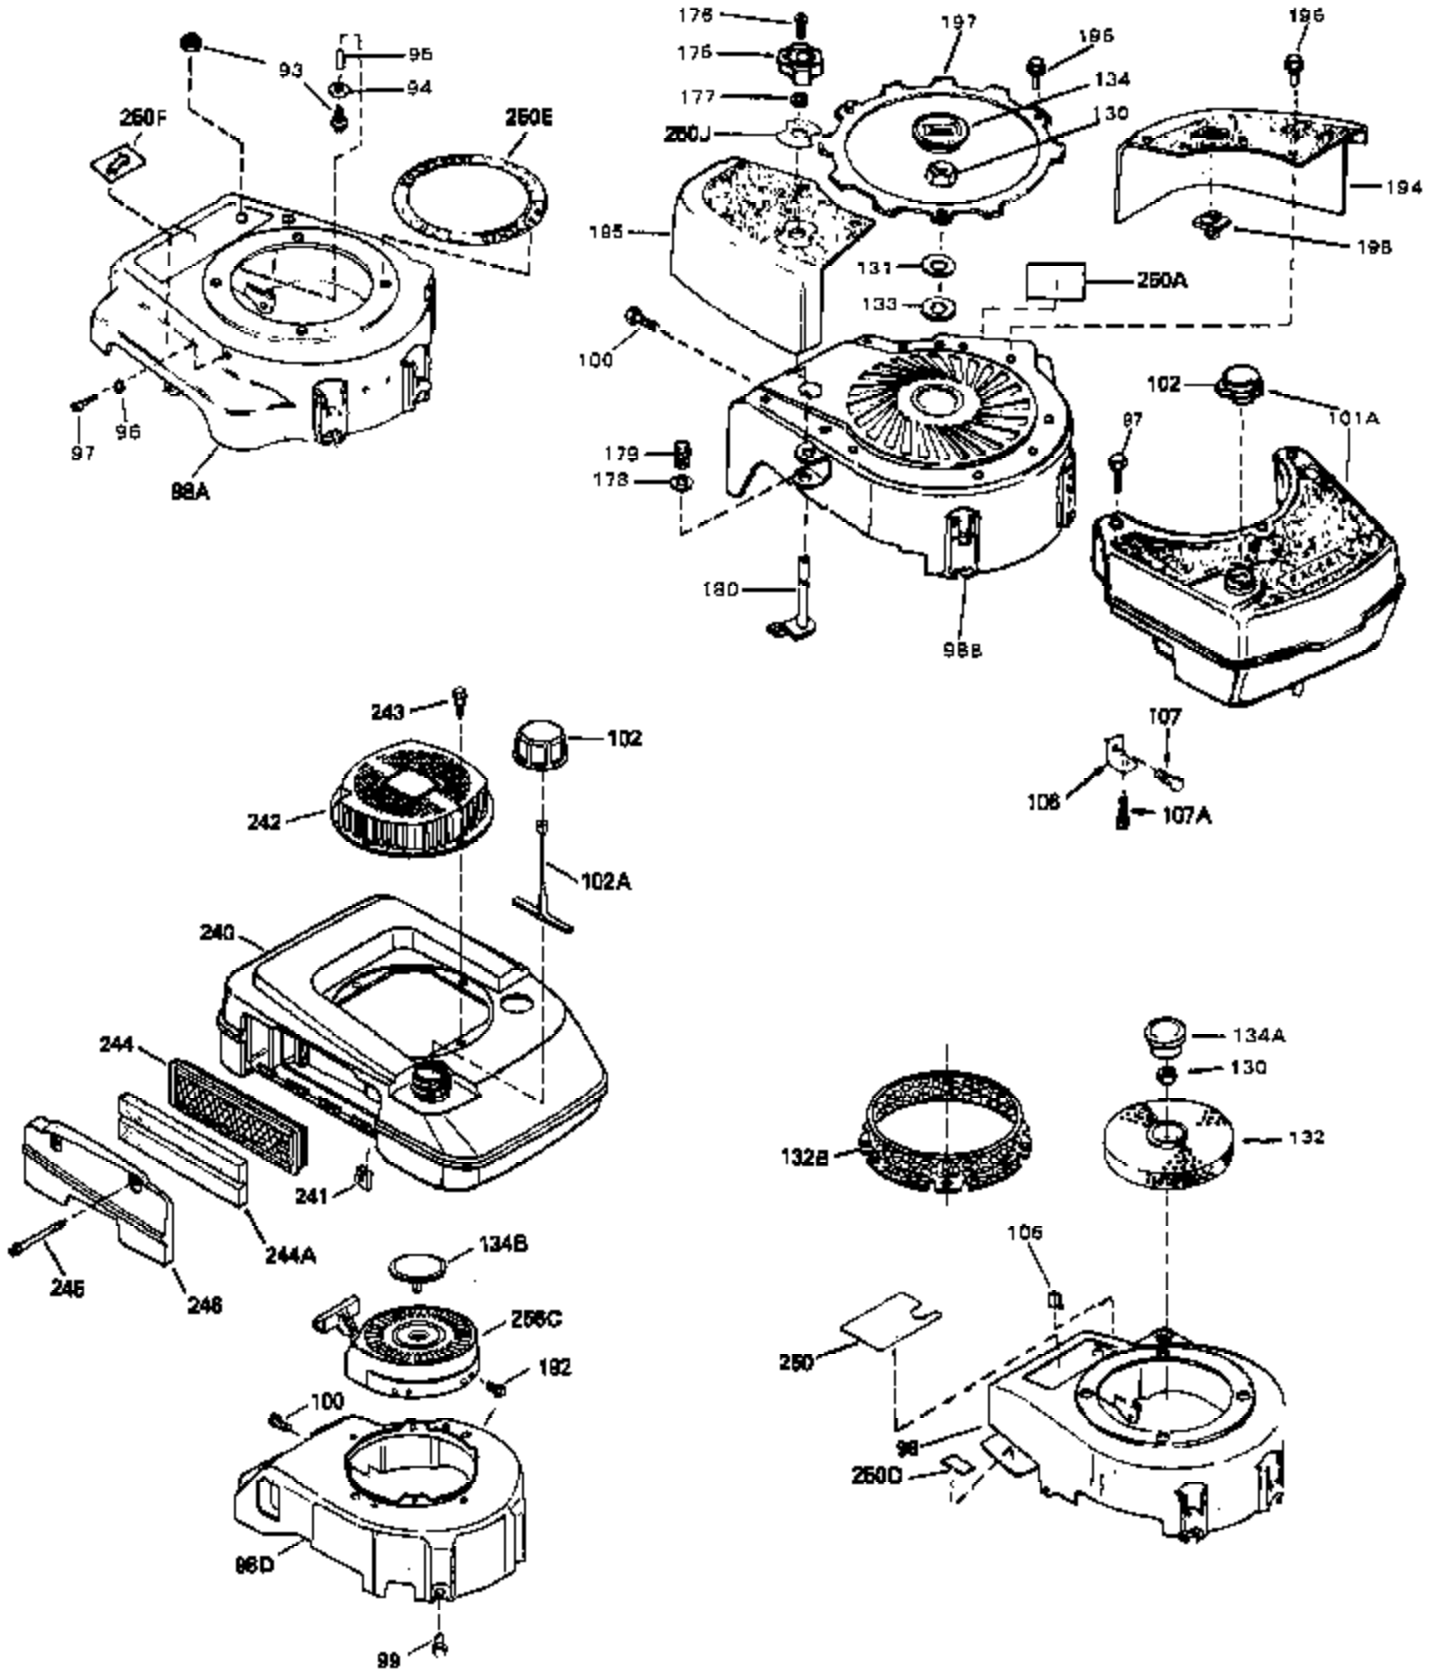

Ref #	Part Number	Qty	Description
1	34959	0	Cylinder Assy. (2-5/8" Bore)
2	26727	0	Pin, Dowel
50	34215	0	Breather Assy.
51	30200	0	Screw
52	32760	0	Gasket, Breather
63	650506	0	Screw
64	631036	0	Shutter, Throttle
65	631530	0	Shaft Assy., Throttle
66	631066	0	Spring, Return
92A	34961	0	Wire, Ground (One female & one male fitting)
105B	29443	0	Clip, Fuel line
115	610973	0	Terminal Assy.
165	34080	0	Spacer, Flywheel key
181	33774	0	Shaft, P.T.O.
182	33401	0	Gear, Worm
184	31745	0	Washer, Tang
185	31787	0	Washer, Flat
186	31749	0	Ring, Retaining
187	31744	0	Seal, Oil
188	31747	0	Washer, Thrust
189	650492	0	Screw
192A	0	0	Rivet, Pop (3/16" Dia.)
198A	34372A	0	Bracket Assy., Rope guide
228	34985	0	Rope Stop & Staple Assy.