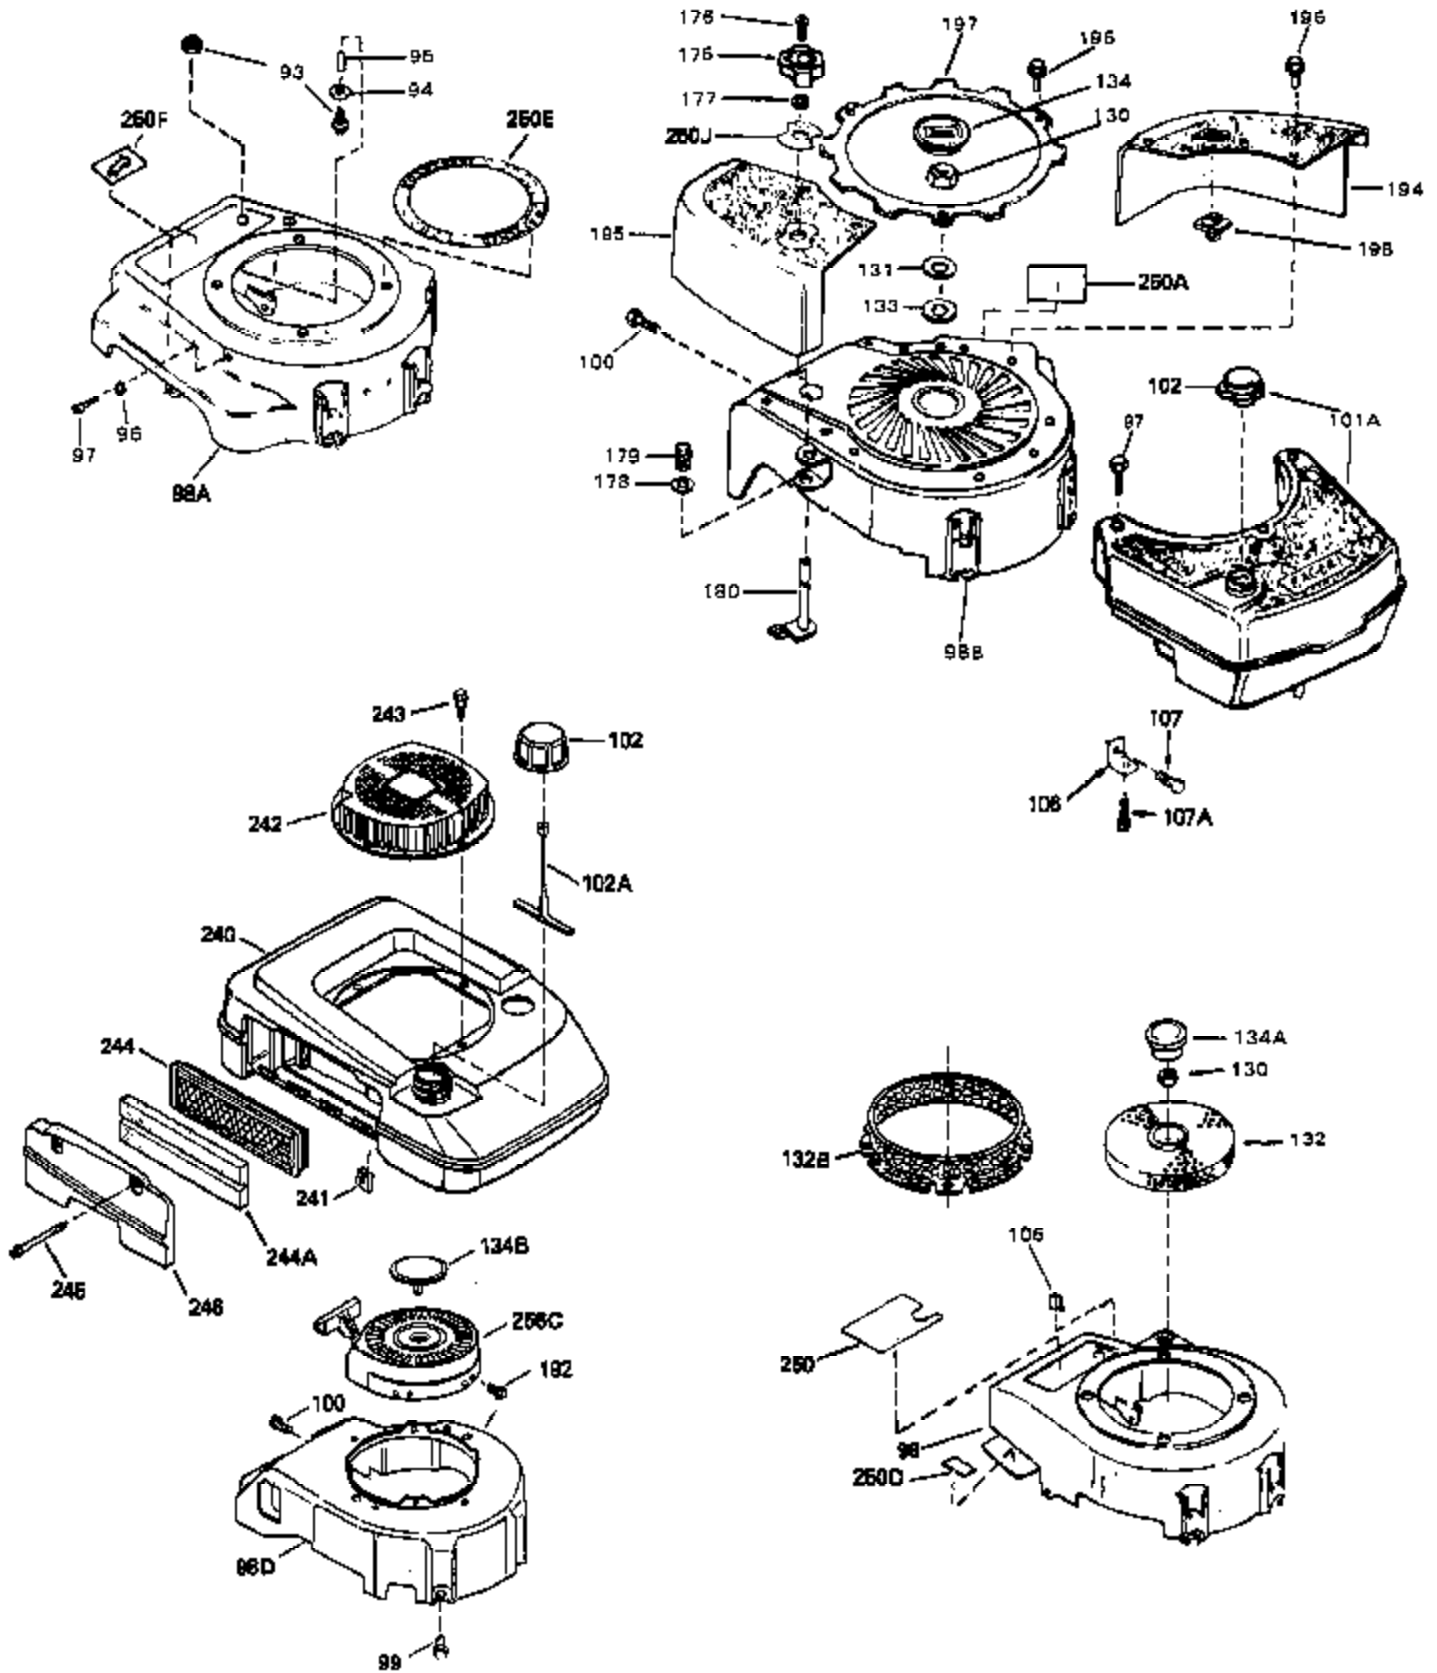

Ref #	Part Number	Qty	Description
97	28763	0	Screw, Hex washer hd. thread-forming, 10-24
99	650831	0	Screw, Hex washer hd. Powerlok thread,
100	30200	0	Screw
101A	34369A	0	Tank Assy., Fuel (Charcoal Poly) (1-1/2
102	34118	0	Cap, Fuel filler (Red Plastic) (Spurt
102	410144B	0	Cap, Fuel filler (White Plastic) (Std.)
130	650816	0	Nut, Flywheel
131	650815	0	Washer, Belleville
250A	34993	0	Decal, Instruction