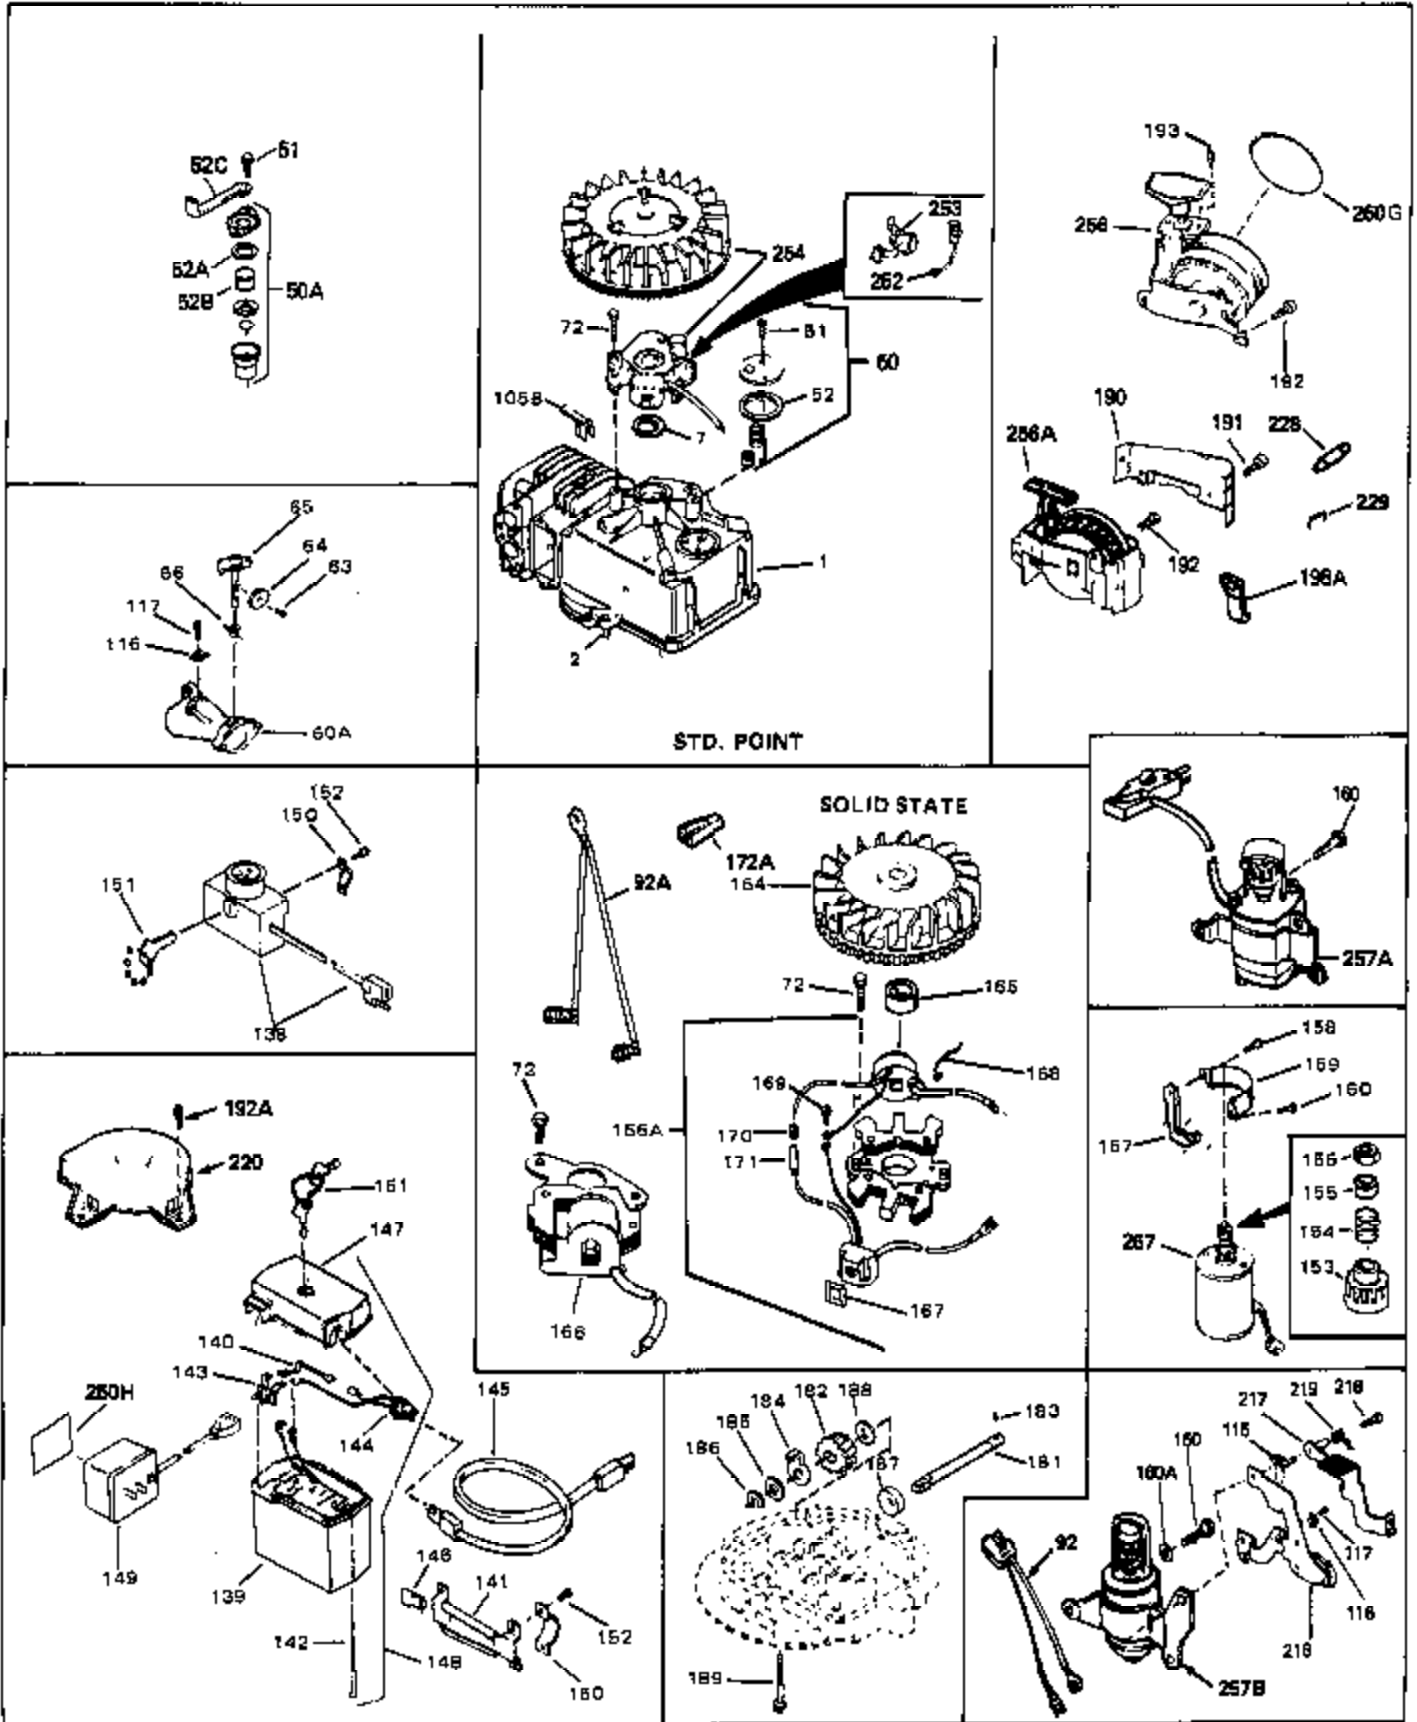

Ref #	Part Number	Qty	Description
1	34959	0	Cylinder Assy. (2-5/8" Bore)
2	26727	0	Pin, Dowel
50	34215	0	Breather Assy.
51	30200	0	Screw
52	32760	0	Gasket, Breather
63	650506	0	Screw
64	631036	0	Shutter, Throttle
65	631530	0	Shaft Assy., Throttle
66	631066	0	Spring, Return
92A	34231	0	Wire, Ground (One female fitting & one
115	610973	0	Terminal Assy.
165	34080	0	Spacer, Flywheel key
192A	0	0	Rivet, Pop (3/16" Dia.)
192	650802	0	Screw, Hex washer hd. taptite, 1/4-20 x 5/8
256A	590531	0	Starter, Side mount rewind