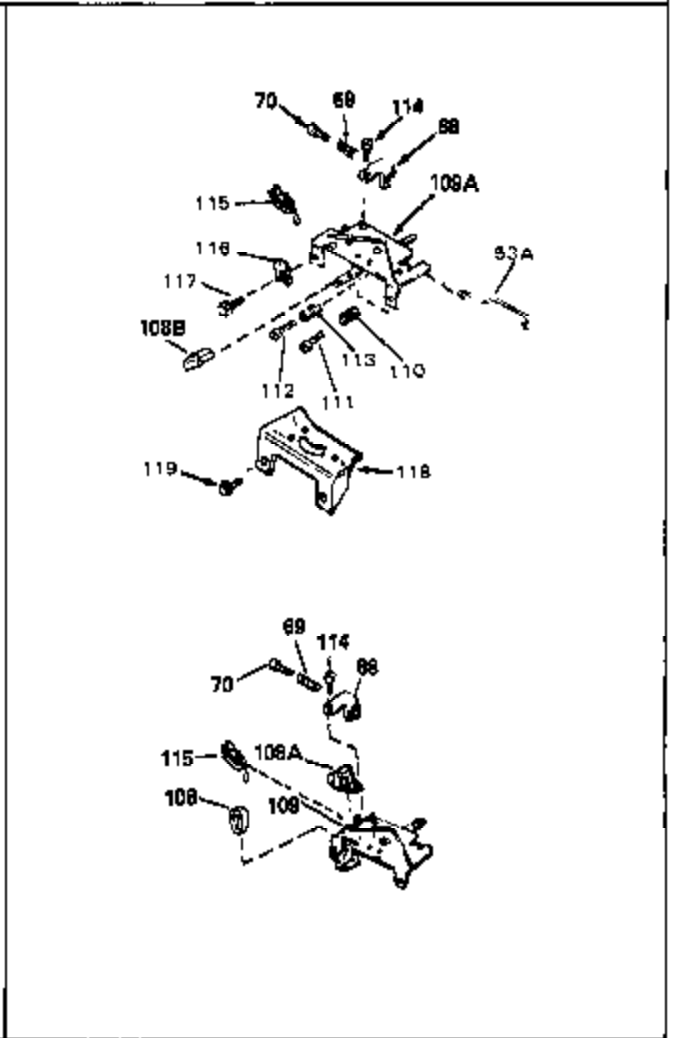

Ref #	Part Number	Qty	Description
108A	33971	0	Knob, Control
109	33970A	0	Control Assy., Speed
110	33802	0	Spring Compression
111	650777	0	Screw, Slotted fil. hd. mach., 6-32 x 7/16
112	650549	0	Screw
113	31342	0	Spring, Compression
114	30200	0	Screw
115	610973	0	Terminal Assy.
118	34371	0	Cover, Speed control
119	650807	0	Screw, Hex washer hd. shoulder, 10-32 x 7/16
120C	34613	0	Muffler
122	33753	0	Plate, Lock
239	35435	0	Filter, Pre-Air (Poly)