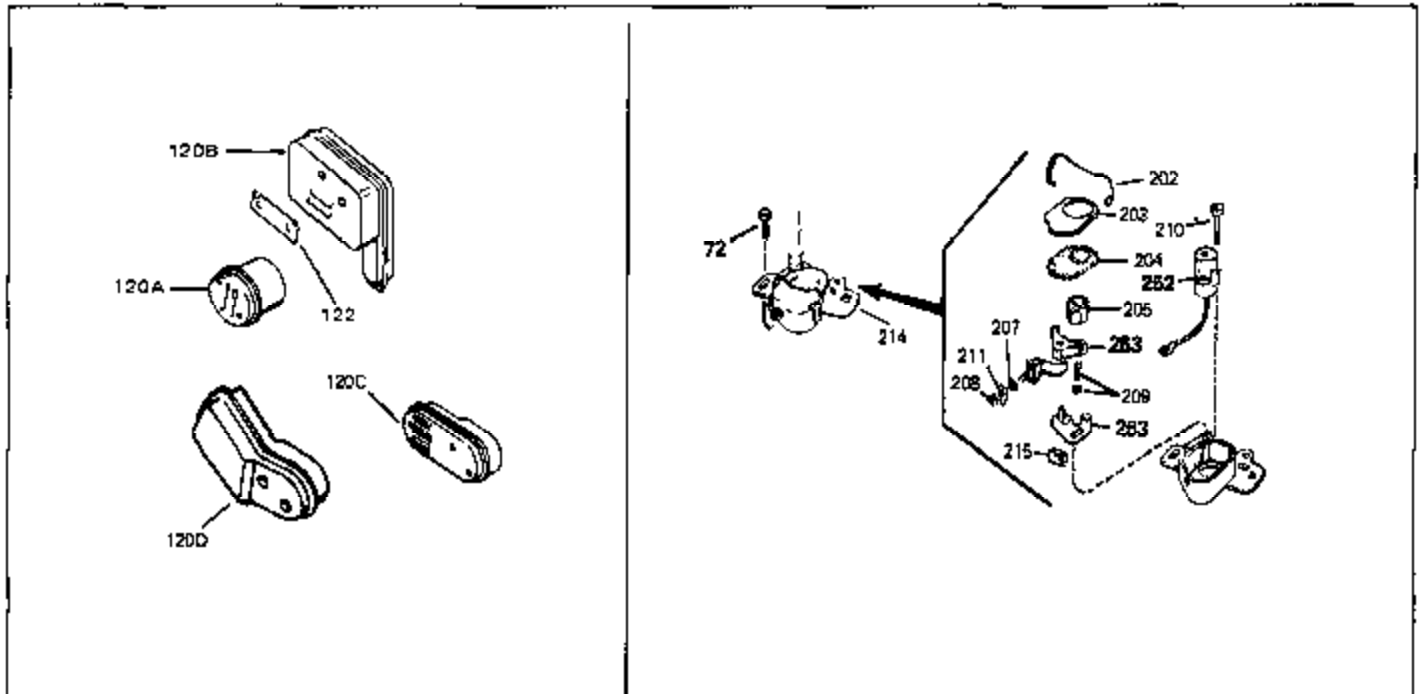

Ref #	Part Number	Qty	Description
108A	33971	0	Knob, Control
109	33970A	0	Control Assy., Speed
110	33802	0	Spring Compression
111	650777	0	Screw, Slotted fil. hd. mach., 6-32 x 7/16
112	650549	0	Screw
113	31342	0	Spring, Compression
114	30200	0	Screw
115	610973	0	Terminal Assy.
118	34371	0	Cover, Speed control
119	650807	0	Screw, Hex washer hd. shoulder, 10-32 x 7/16
120C	34613	0	Muffler
122	33753	0	Plate, Lock
239	35435	0	Filter, Pre-Air (Poly)