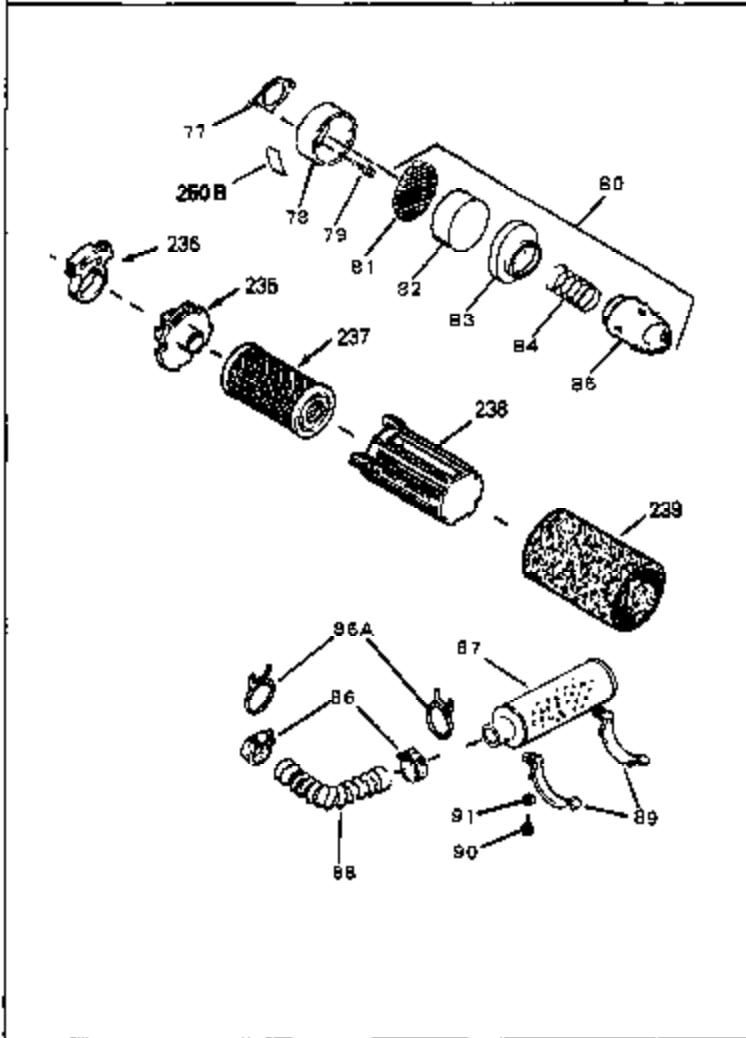

Ref #	Part Number	Qty	Description
108A	33971	0	Knob, Control
109	33970A	0	Control Assy., Speed
110	33802	0	Spring Compression
111	650777	0	Screw, Slotted fil. hd. mach., 6-32 x 7/16
112	650549	0	Screw
113	31342	0	Spring, Compression
114	30200	0	Screw
115	610973	0	Terminal Assy.
118	34371	0	Cover, Speed control
119	650807	0	Screw, Hex washer hd. shoulder, 10-32 x 7/16
120C	34613	0	Muffler
122	33753	0	Plate, Lock
239	35435	0	Filter, Pre-Air (Poly)