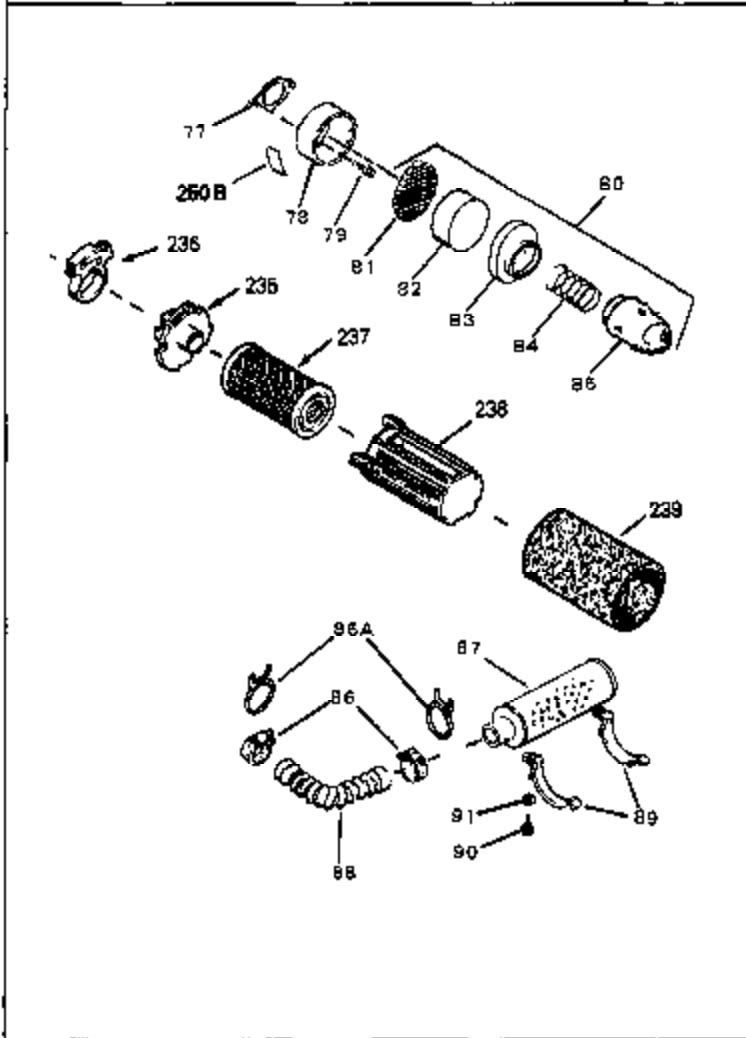

Ref #	Part Number	Qty	Description
108A	33971	0	Knob, Control
109	33970A	0	Control Assy., Speed
110	33802	0	Spring Compression
111	650777	0	Screw, Slotted fil. hd. mach., 6-32 x 7/16
112	650549	0	Screw
113	31342	0	Spring, Compression
114	30200	0	Screw
115	610973	0	Terminal Assy.
118	34371	0	Cover, Speed control
119	650807	0	Screw, Hex washer hd. shoulder, 10-32 x 7/16
120A	27181B	0	Muffler
239	35435	0	Filter, Pre-Air (Poly)