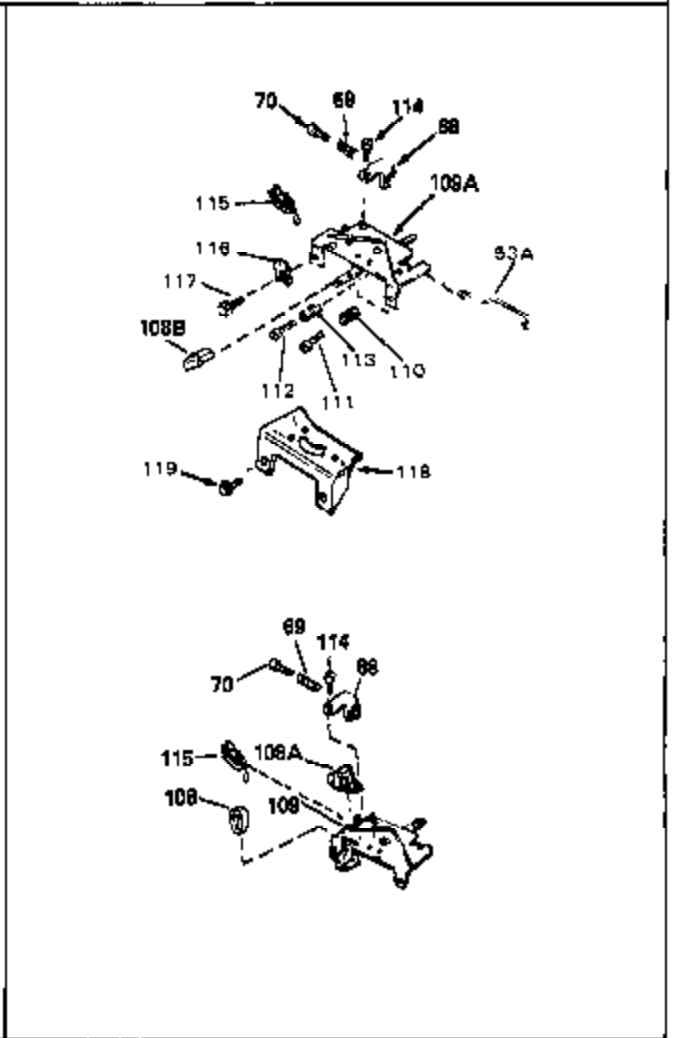

Ref #	Part Number	Qty	Description
108A	33971	0	Knob, Control
109	33970A	0	Control Assy., Speed
110	33802	0	Spring Compression
111	650777	0	Screw, Slotted fil. hd. mach., 6-32 x 7/16
112	650549	0	Screw
113	31342	0	Spring, Compression
114	30200	0	Screw
115	610973	0	Terminal Assy.
118	34371	0	Cover, Speed control
119	650807	0	Screw, Hex washer hd. shoulder, 10-32 x 7/16
120A	27181B	0	Muffler
239	35435	0	Filter, Pre-Air (Poly)