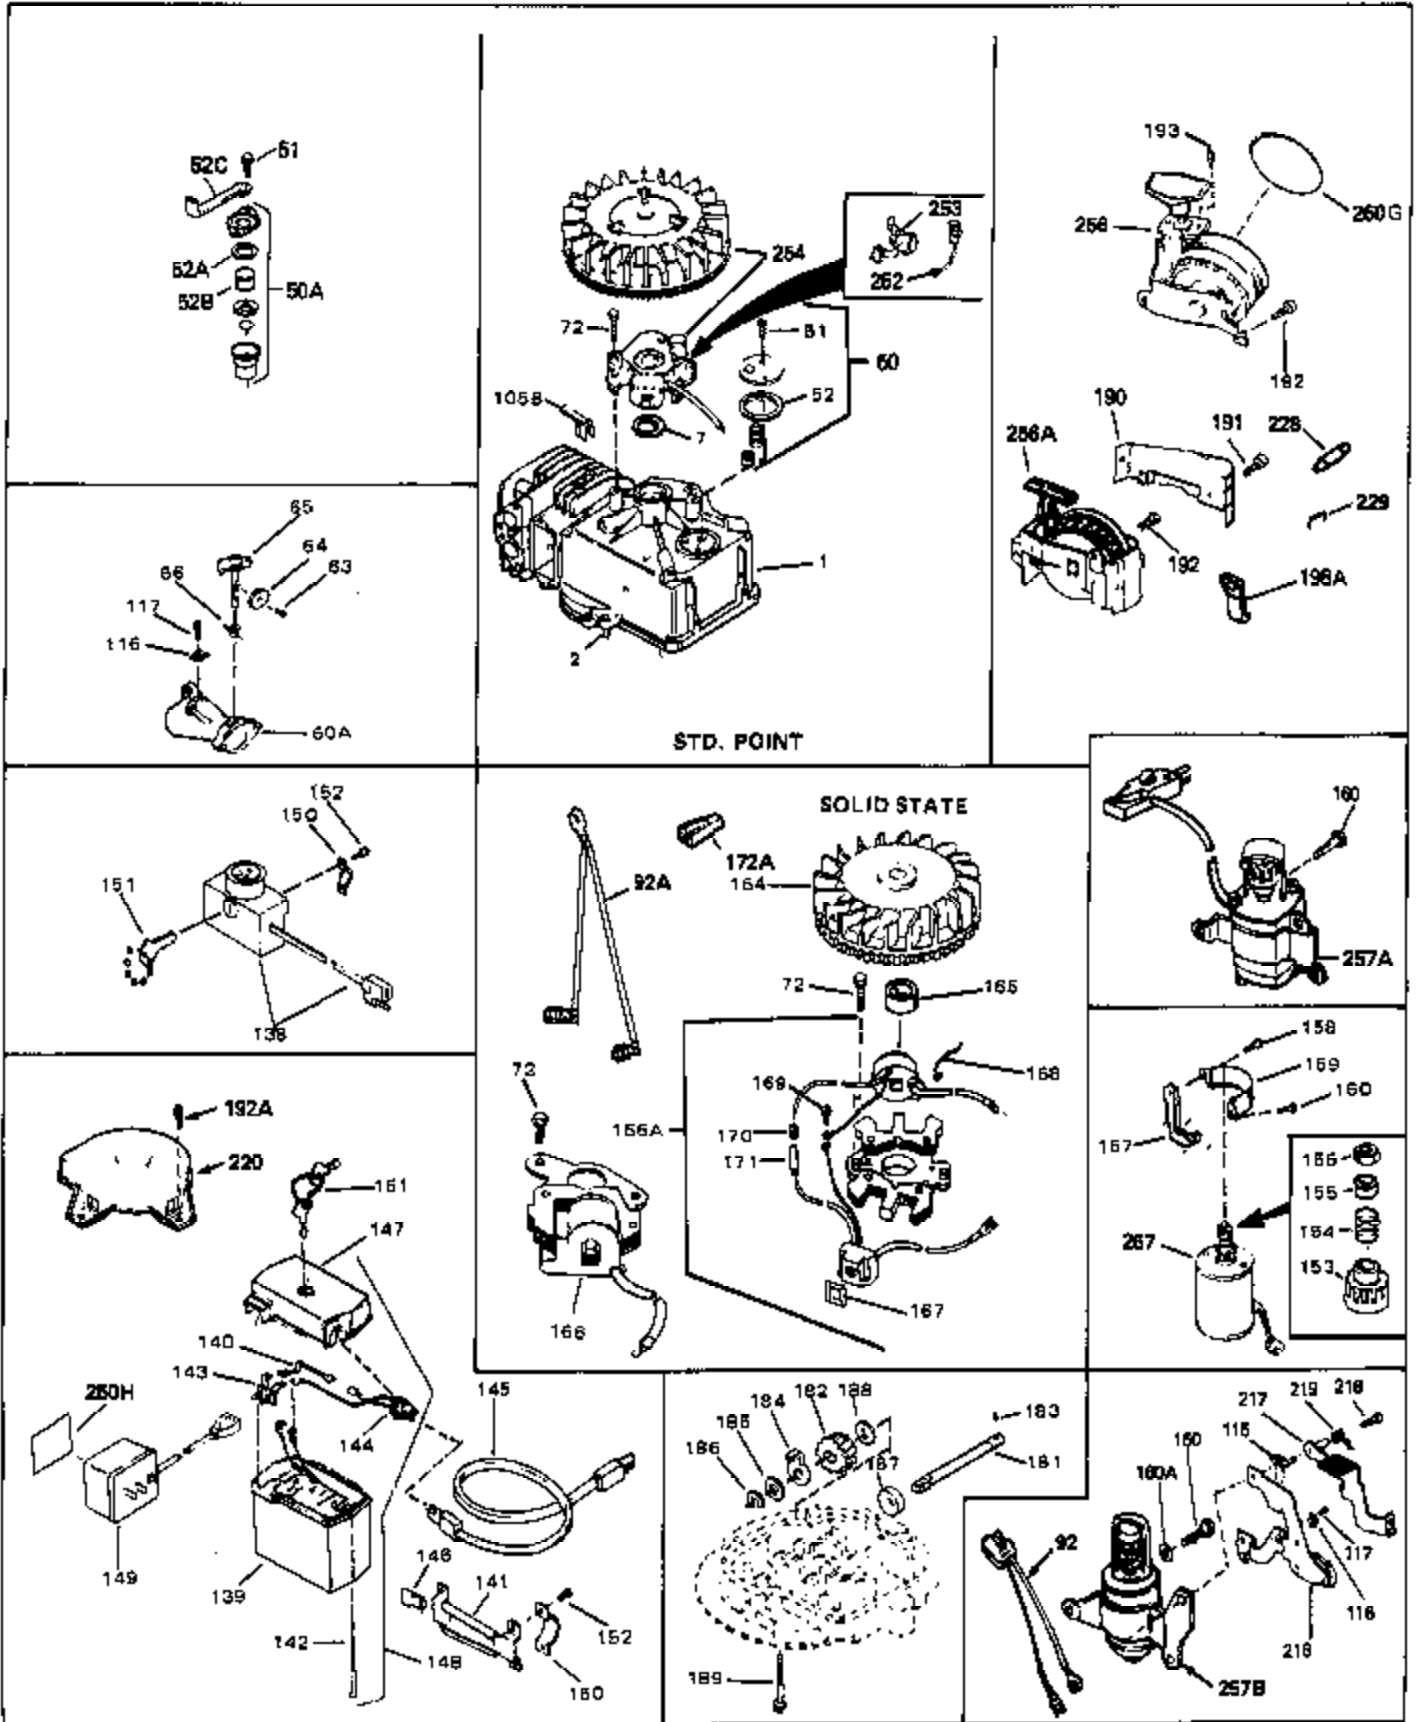

Ref #	Part Number	Qty	Description
54	34337	0	Link, Governor spring
55	32755	0	Cover, Valve spring box
56	27234	0	Gasket, Breather cover
57	650128	0	Screw
59	34690	0	Gasket, Intake
60	31384A	0	Pipe, Intake
61	6201	0	Screw
62	650451	0	Screw
67	26756	0	Gasket, Carburetor
71	29752	0	Nut
75	32972	0	Cleaner, Air
76	33168	0	Clamp, Corbin
99	650831	0	Screw, Hex washer hd. Powerlok thread,
100	30200	0	Screw
102	34118	0	Cap, Fuel filler (Red Plastic) (Spurt
102	410144B	0	Cap, Fuel filler (White Plastic) (Std.)
103	29774	0	Line, Fuel (Braided 8.25")
103	30705	0	Line, Fuel (Braided 16")
103	34357	0	Line, Fuel (Epichlorohydrin 6-3/4")
104	26460	0	Clamp, Fuel line
105A	30593	0	Clip, Magneto wire
115	610973	0	Terminal Assy.
121	650795	0	Screw, Hex hd. cap, Sems, 1/4-20 x 2-5/16
124	650562	0	Screw
125	34265	0	Gasket, Oil fill tube
125	34282	0	"O" Ring (.612 I.D. x .812 O.D. x .103
126	34264	0	Tube Assy., Oil fill (Plastic)
127	33590	0	"O" Ring
128	34267	0	Dipstick, Oil (Twist Lock)
129	610118	0	Cover, Spark plug
130	650816	0	Nut, Flywheel
131	650815	0	Washer, Belleville
161	34353	0	Primer Assy.
162	32180C	0	Line, Primer
165	34080	0	Spacer, Flywheel key
192A	0	0	Rivet, Pop (3/16" Dia.)
199	650814	0	Screw, Hex hd. Sems, 10-24 x 1
200	611046A	0	Flywheel
201	34443A	0	Solid State Assy.
201	730207	0	Magneto-to-Solid State Conversion Kit
251	631021	0	Inlet Needle, Seat & Clip Assy.
255	632086	0	Carburetor
258	33238C	0	Gasket Set