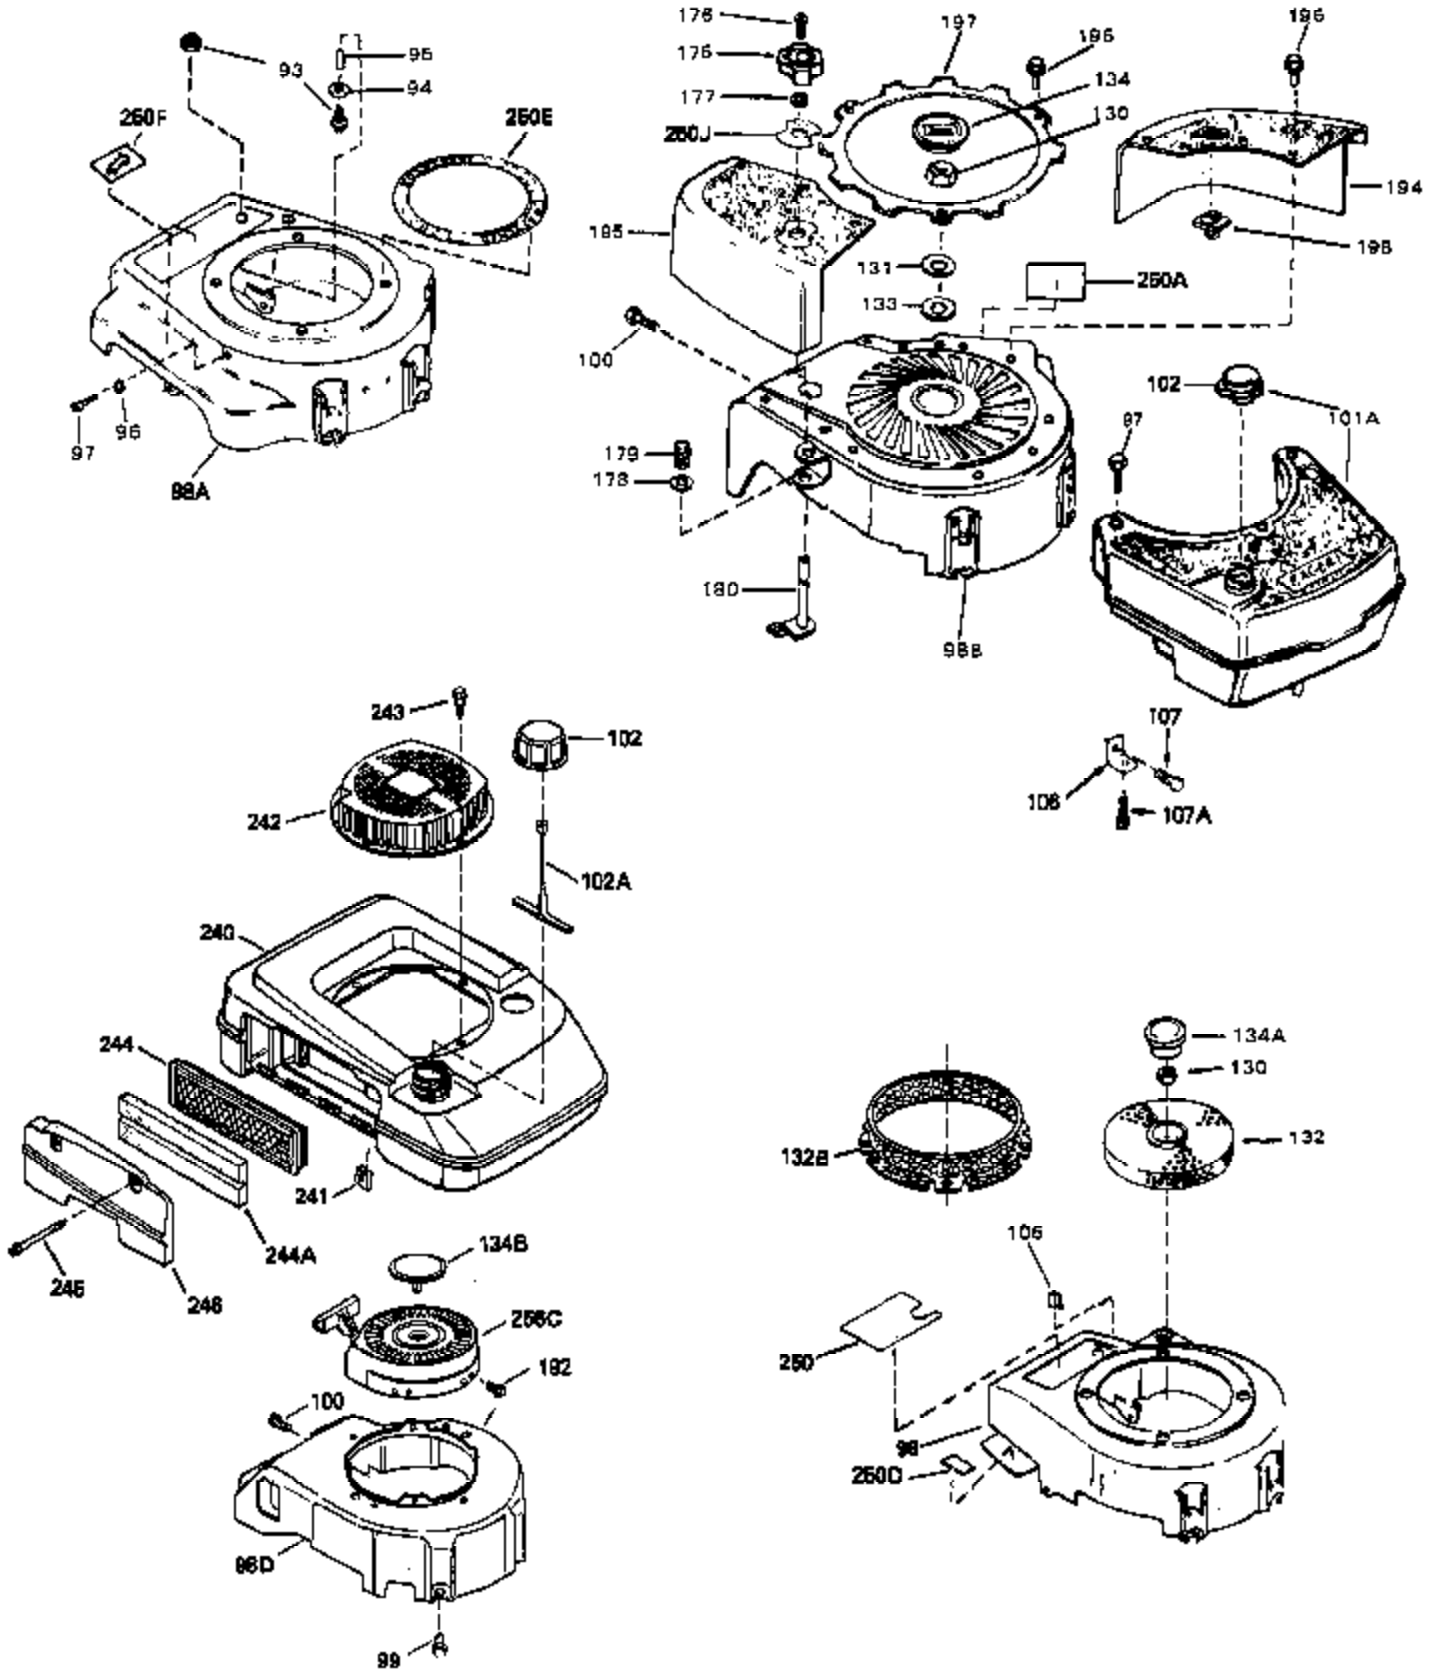

Ref #	Part Number	Qty	Description
54	34337	0	Link, Governor spring
55	32755	0	Cover, Valve spring box
56	27234	0	Gasket, Breather cover
57	650128	0	Screw
59	34690	0	Gasket, Intake
60	31384A	0	Pipe, Intake
61	6201	0	Screw
62	650451	0	Screw
67	26756	0	Gasket, Carburetor
71	29752	0	Nut
75	32972	0	Cleaner, Air
76	33168	0	Clamp, Corbin
99	650831	0	Screw, Hex washer hd. Powerlok thread,
100	30200	0	Screw
102	34118	0	Cap, Fuel filler (Red Plastic) (Spurt
102	410144B	0	Cap, Fuel filler (White Plastic) (Std.)
103	29774	0	Line, Fuel (Braided 8.25")
103	30705	0	Line, Fuel (Braided 16")
103	34357	0	Line, Fuel (Epichlorohydrin 6-3/4")
104	26460	0	Clamp, Fuel line
105A	30593	0	Clip, Magneto wire
115	610973	0	Terminal Assy.
121	650795	0	Screw, Hex hd. cap, Sems, 1/4-20 x 2-5/16
124	650562	0	Screw
125	34265	0	Gasket, Oil fill tube
125	34282	0	"O" Ring (.612 I.D. x .812 O.D. x .103
126	34264	0	Tube Assy., Oil fill (Plastic)
127	33590	0	"O" Ring
128	34267	0	Dipstick, Oil (Twist Lock)
129	610118	0	Cover, Spark plug
130	650816	0	Nut, Flywheel
131	650815	0	Washer, Belleville
161	34353	0	Primer Assy.
162	32180C	0	Line, Primer
165	34080	0	Spacer, Flywheel key
192A	0	0	Rivet, Pop (3/16" Dia.)
199	650814	0	Screw, Hex hd. Sems, 10-24 x 1
200	611046A	0	Flywheel
201	34443A	0	Solid State Assy.
201	730207	0	Magneto-to-Solid State Conversion Kit
251	631021	0	Inlet Needle, Seat & Clip Assy.
255	632086	0	Carburetor
258	33238C	0	Gasket Set

Ref #	Part Number	Qty	Description
1	34959	0	Cylinder Assy. (2-5/8" Bore)
2	26727	0	Pin, Dowel
50	34215	0	Breather Assy.
51	30200	0	Screw
52	32760	0	Gasket, Breather
63	650506	0	Screw
64	631036	0	Shutter, Throttle
65	631530	0	Shaft Assy., Throttle
66	631066	0	Spring, Return
92A	34231	0	Wire, Ground (One female fitting & one
115	610973	0	Terminal Assy.
165	34080	0	Spacer, Flywheel key
192A	0	0	Rivet, Pop (3/16" Dia.)
256A	590531	0	Starter, Side mount rewind