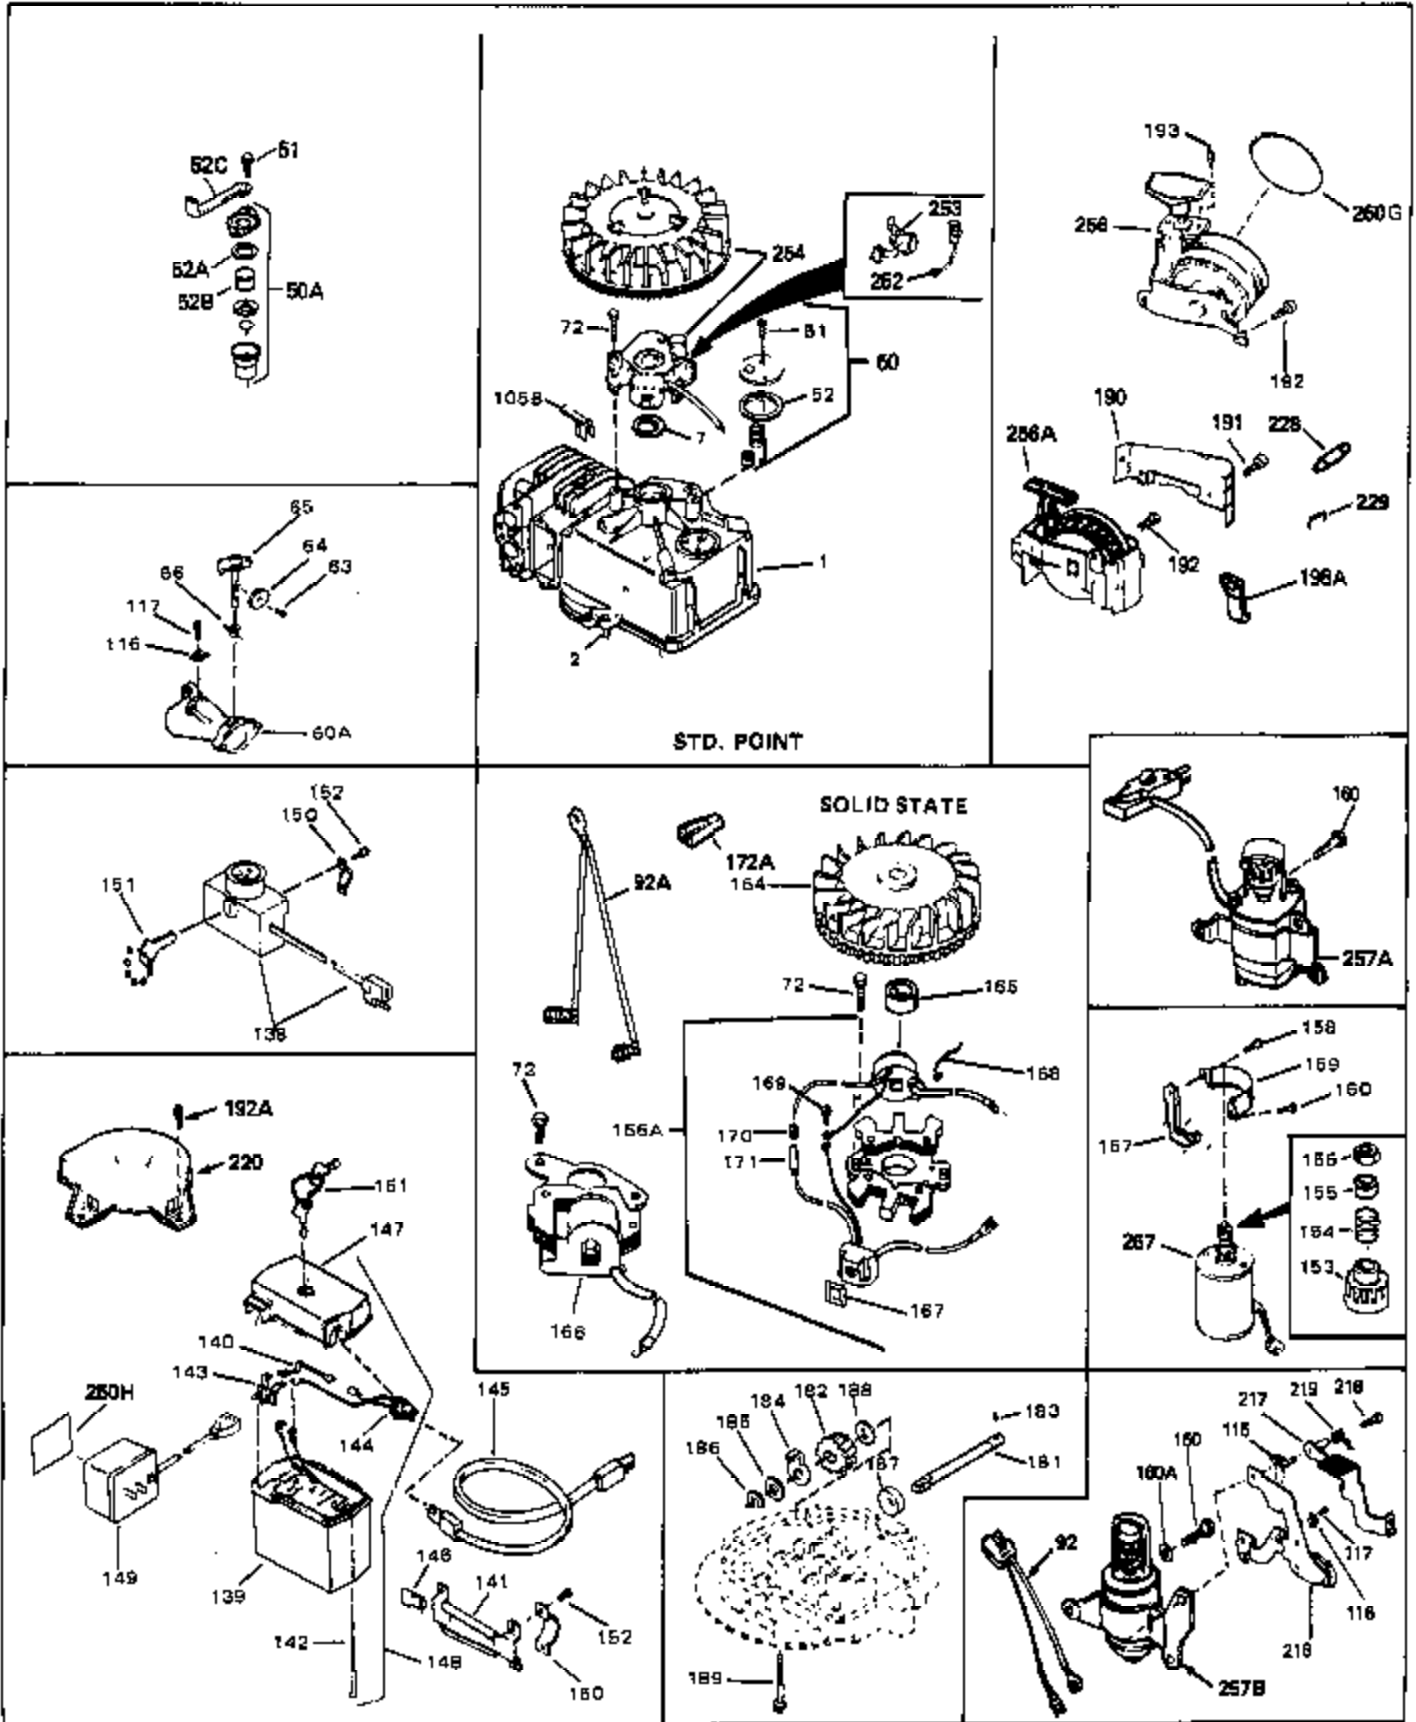

Ref #	Part Number	Qty	Description
1	34959	0	Cylinder Assy. (2-5/8" Bore)
2	26727	0	Pin, Dowel
7	33876	0	Gasket, Stator
50	34215	0	Breather Assy.
51	30200	0	Screw
52	32760	0	Gasket, Breather
63	650506	0	Screw
64	631036	0	Shutter, Throttle
65	631530	0	Shaft Assy., Throttle
66	631066	0	Spring, Return
72	650489	0	Screw
92	34799	0	Wire Harness Assy.
92A	34231	0	Wire, Ground (One female fitting & one
92A	34232	0	Wire, Ground (Two female fittings & one
115	610973	0	Terminal Assy.
116	27793	0	Clip, Conduit
117	28942	0	Screw
160A	8345	0	Washer, 1/4
160	650738	0	Screw
165	34080	0	Spacer, Flywheel key
192A	0	0	Rivet, Pop (3/16" Dia.)
216	34800	0	Bracket & Switch Assy.
217	34801	0	Brake Lever Assy.
218	650827	0	Screw, Hex washer hd. shoulder thr'd
219	34802	0	Spring, Torsion
252	30548B	0	Condenser
253	30547A	0	Contact Assy., Breaker
257B	34766	0	Motor, Starter (12 Volt-Power Restart)