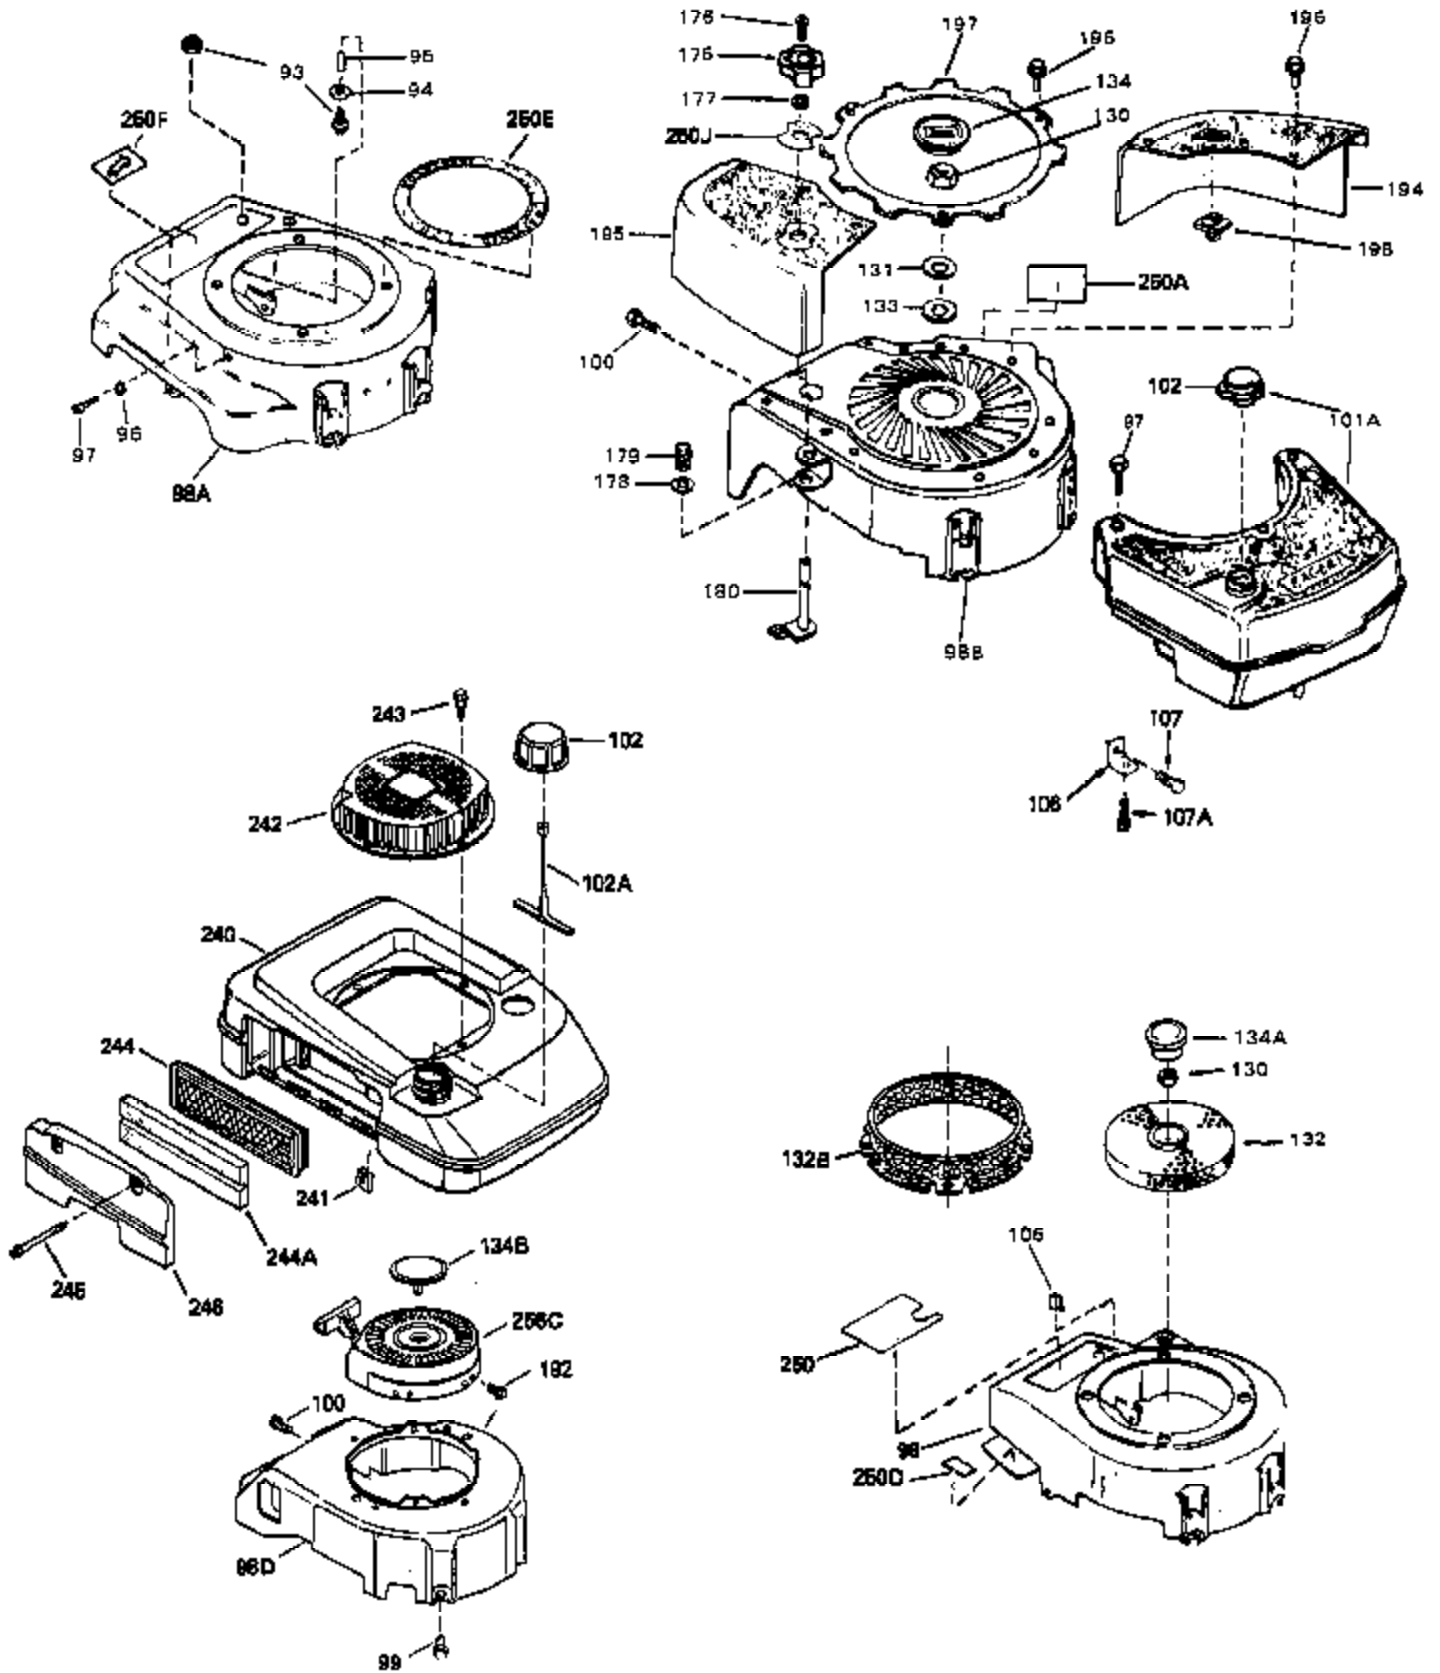

Ref #	Part Number	Qty	Description
97	28763	0	Screw, Hex washer hd. thread-forming, 10-24
98B	34367	0	Housing, Blower
99	650747	0	Screw, Hex washer hd., 1/4-20 x 3/4
100	30200	0	Screw
101A	34369A	0	Tank Assy., Fuel (Charcoal Poly) (1-1/2
102	34118	0	Cap, Fuel filler (Red Plastic) (Spurt
102	410144B	0	Cap, Fuel filler (White Plastic) (Std.)
130	650816	0	Nut, Flywheel
131	650815	0	Washer, Belleville
134	34113	0	Plug, Screen
192	650802	0	Screw, Hex washer hd. taptite, 1/4-20 x 5/8
250	34442A	0	Decal, Instruction