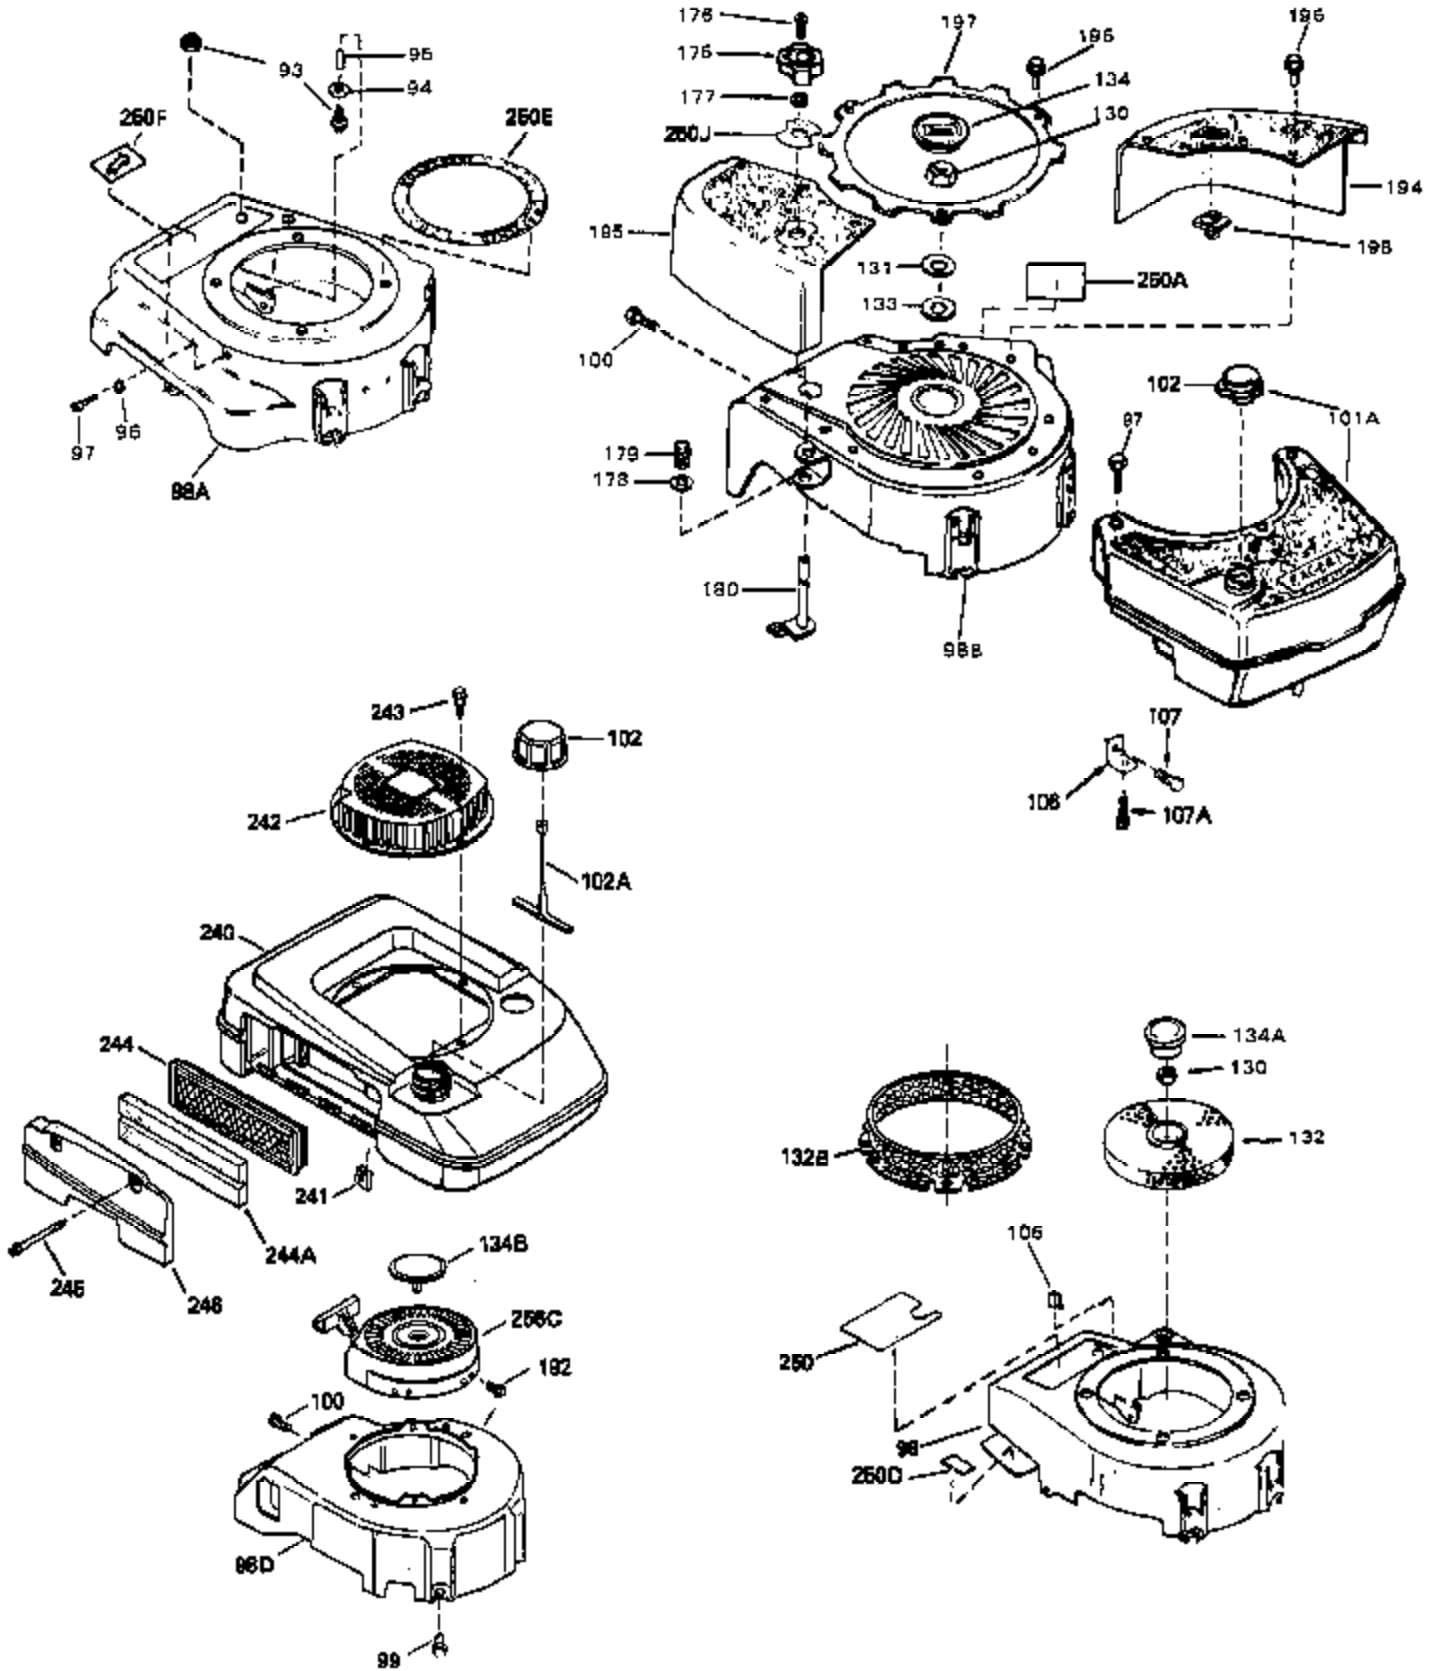

Ref #	Part Number	Qty	Description
98B	34367	0	Housing, Blower
99	650831	0	Screw, Hex washer hd. Powerlok thread,
100	30200	0	Screw
101A	34268	0	Tank Assy., Fuel (Red Poly) (1-1/2 qts.)
102	34118	0	Cap, Fuel filler (Red Plastic) (Spurt
102	410144B	0	Cap, Fuel filler (White Plastic) (Std.)
130	650816	0	Nut, Flywheel
131	650815	0	Washer, Belleville
134	34113	0	Plug, Screen
175	34266	0	Knob, Control
176	650627	0	Screw
177	32309	0	Ring, Retainer
178	650626	0	Washer, Flat
179	32308	0	Spring, Compression
180	34074	0	Lever, Carburetor control
194	35212	0	Cover, Engine (Starter Side)
250J	34273	0	Decal, Control
250	34803	0	Decal, Instruction