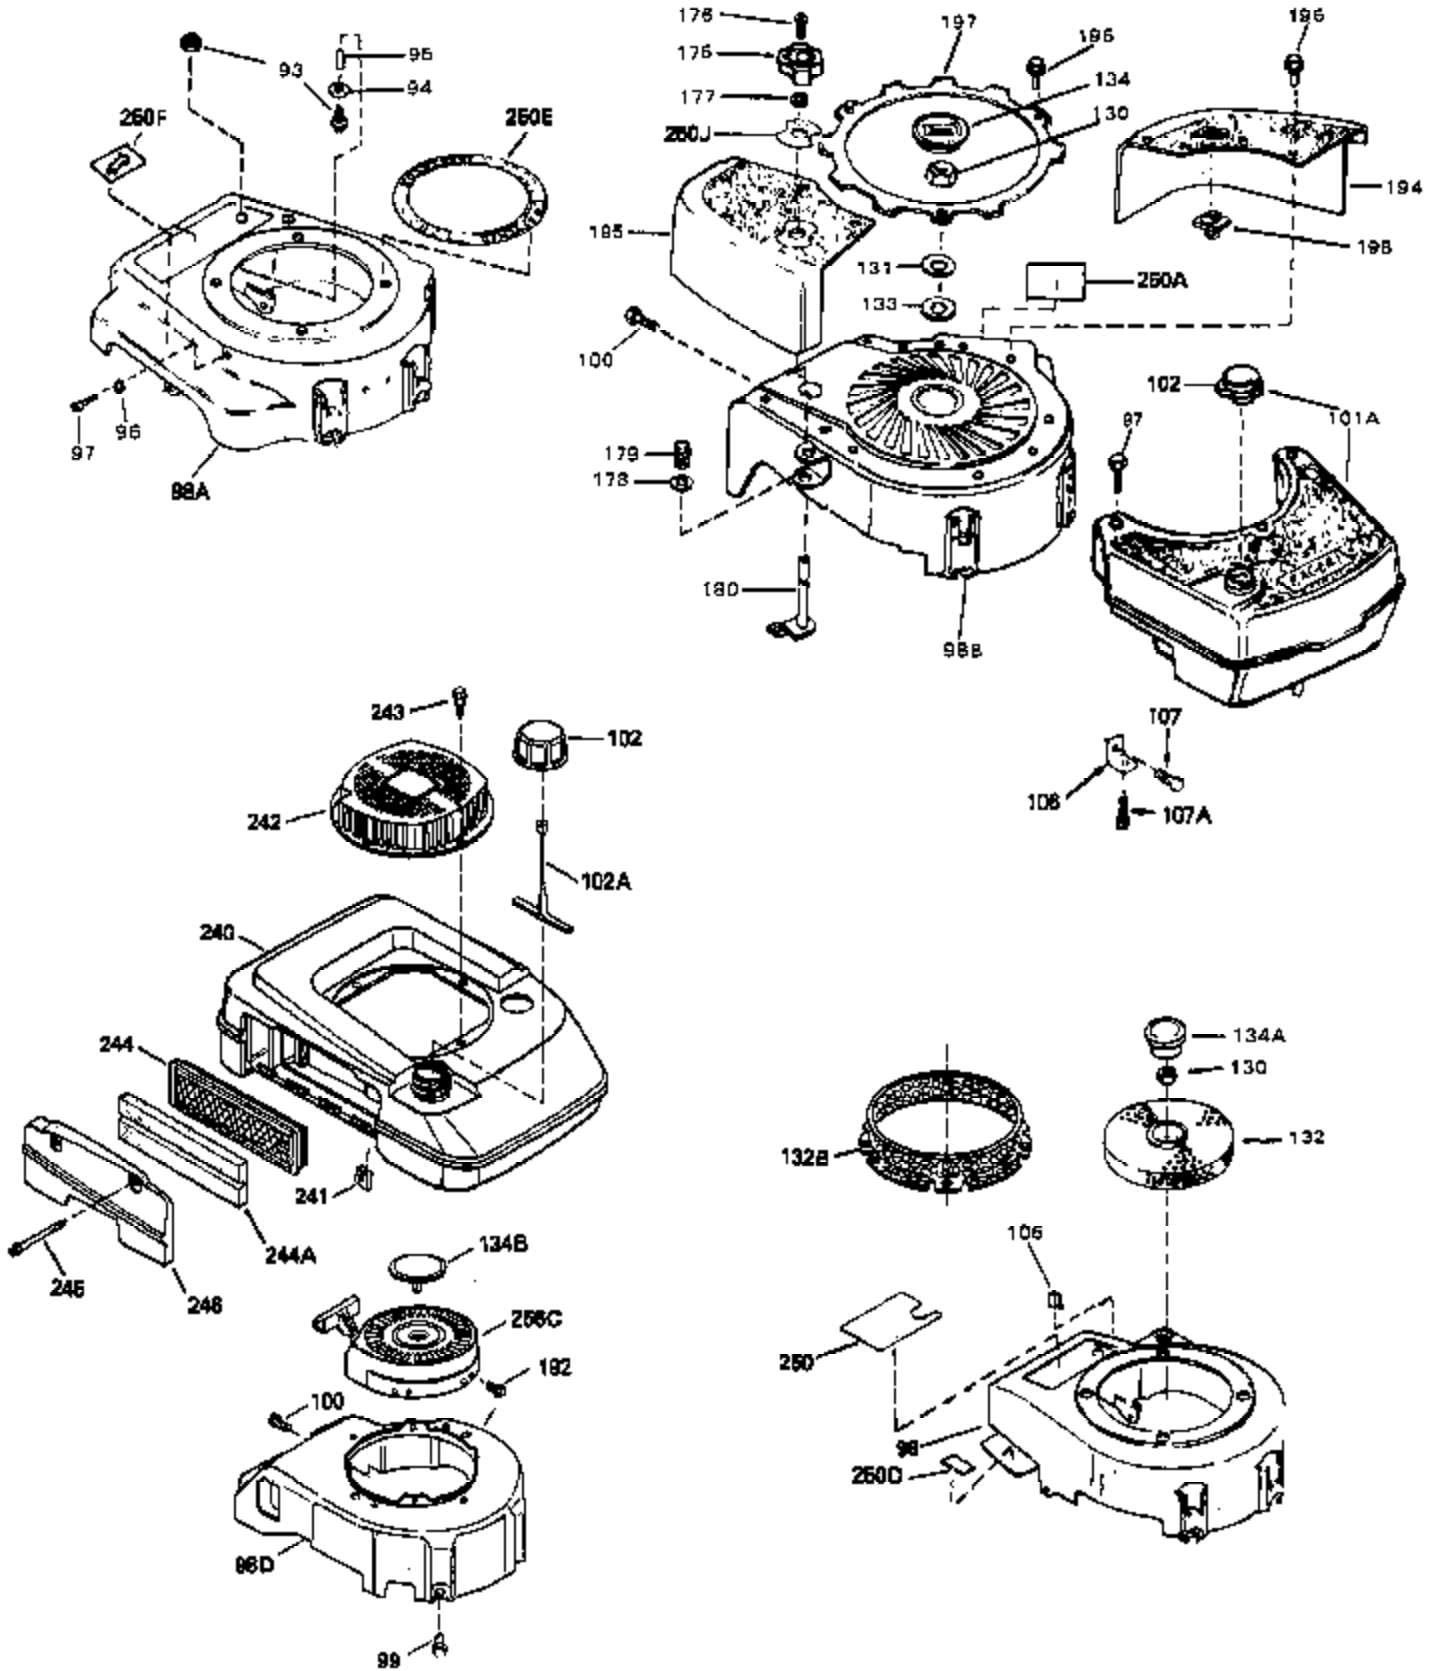

Ref #	Part Number	Qty	Description
54	34337	0	Link, Governor spring
55	32755	0	Cover, Valve spring box
56	27234	0	Gasket, Breather cover
57	650128	0	Screw
59	34690	0	Gasket, Intake
60	31384A	0	Pipe, Intake
61	6201	0	Screw
62	650451	0	Screw
67	26756	0	Gasket, Carburetor
71	29752	0	Nut
75	32972	0	Cleaner, Air
76	33168	0	Clamp, Corbin
99	650831	0	Screw, Hex washer hd. Powerlok thread,
100	30200	0	Screw
102	34118	0	Cap, Fuel filler (Red Plastic) (Spurt
102	410144B	0	Cap, Fuel filler (White Plastic) (Std.)
103	29774	0	Line, Fuel (Braided 8.25")
103	30705	0	Line, Fuel (Braided 16")
103	34357	0	Line, Fuel (Epichlorohydrin 6-3/4")
104	26460	0	Clamp, Fuel line
105A	30593	0	Clip, Magneto wire
115	610973	0	Terminal Assy.
121	650795	0	Screw, Hex hd. cap, Sems, 1/4-20 x 2-5/16
124	650562	0	Screw
125	34265	0	Gasket, Oil fill tube
125	34282	0	"O" Ring (.612 I.D. x .812 O.D. x .103
126	34264	0	Tube Assy., Oil fill (Plastic)
127	33590	0	"O" Ring
128	34267	0	Dipstick, Oil (Twist Lock)
129	610118	0	Cover, Spark plug
130	650816	0	Nut, Flywheel
131	650815	0	Washer, Belleville
161	34353	0	Primer Assy.
162	32180C	0	Line, Primer
165	34080	0	Spacer, Flywheel key
192A	0	0	Rivet, Pop (3/16" Dia.)
199	650814	0	Screw, Hex hd. Sems, 10-24 x 1
200	611046A	0	Flywheel
201	34443A	0	Solid State Assy.
201	730207	0	Magneto-to-Solid State Conversion Kit
251	631021	0	Inlet Needle, Seat & Clip Assy.
255	632086	0	Carburetor
258	33238C	0	Gasket Set

Ref #	Part Number	Qty	Description
1	34959	0	Cylinder Assy. (2-5/8" Bore)
2	26727	0	Pin, Dowel
50	34215	0	Breather Assy.
51	30200	0	Screw
52	32760	0	Gasket, Breather
63	650506	0	Screw
64	631036	0	Shutter, Throttle
65	631530	0	Shaft Assy., Throttle
66	631066	0	Spring, Return
92A	34231	0	Wire, Ground (One female fitting & one
115	610973	0	Terminal Assy.
165	34080	0	Spacer, Flywheel key
192A	0	0	Rivet, Pop (3/16" Dia.)
192	650802	0	Screw, Hex washer hd. taptite, 1/4-20 x 5/8
256A	590531	0	Starter, Side mount rewind