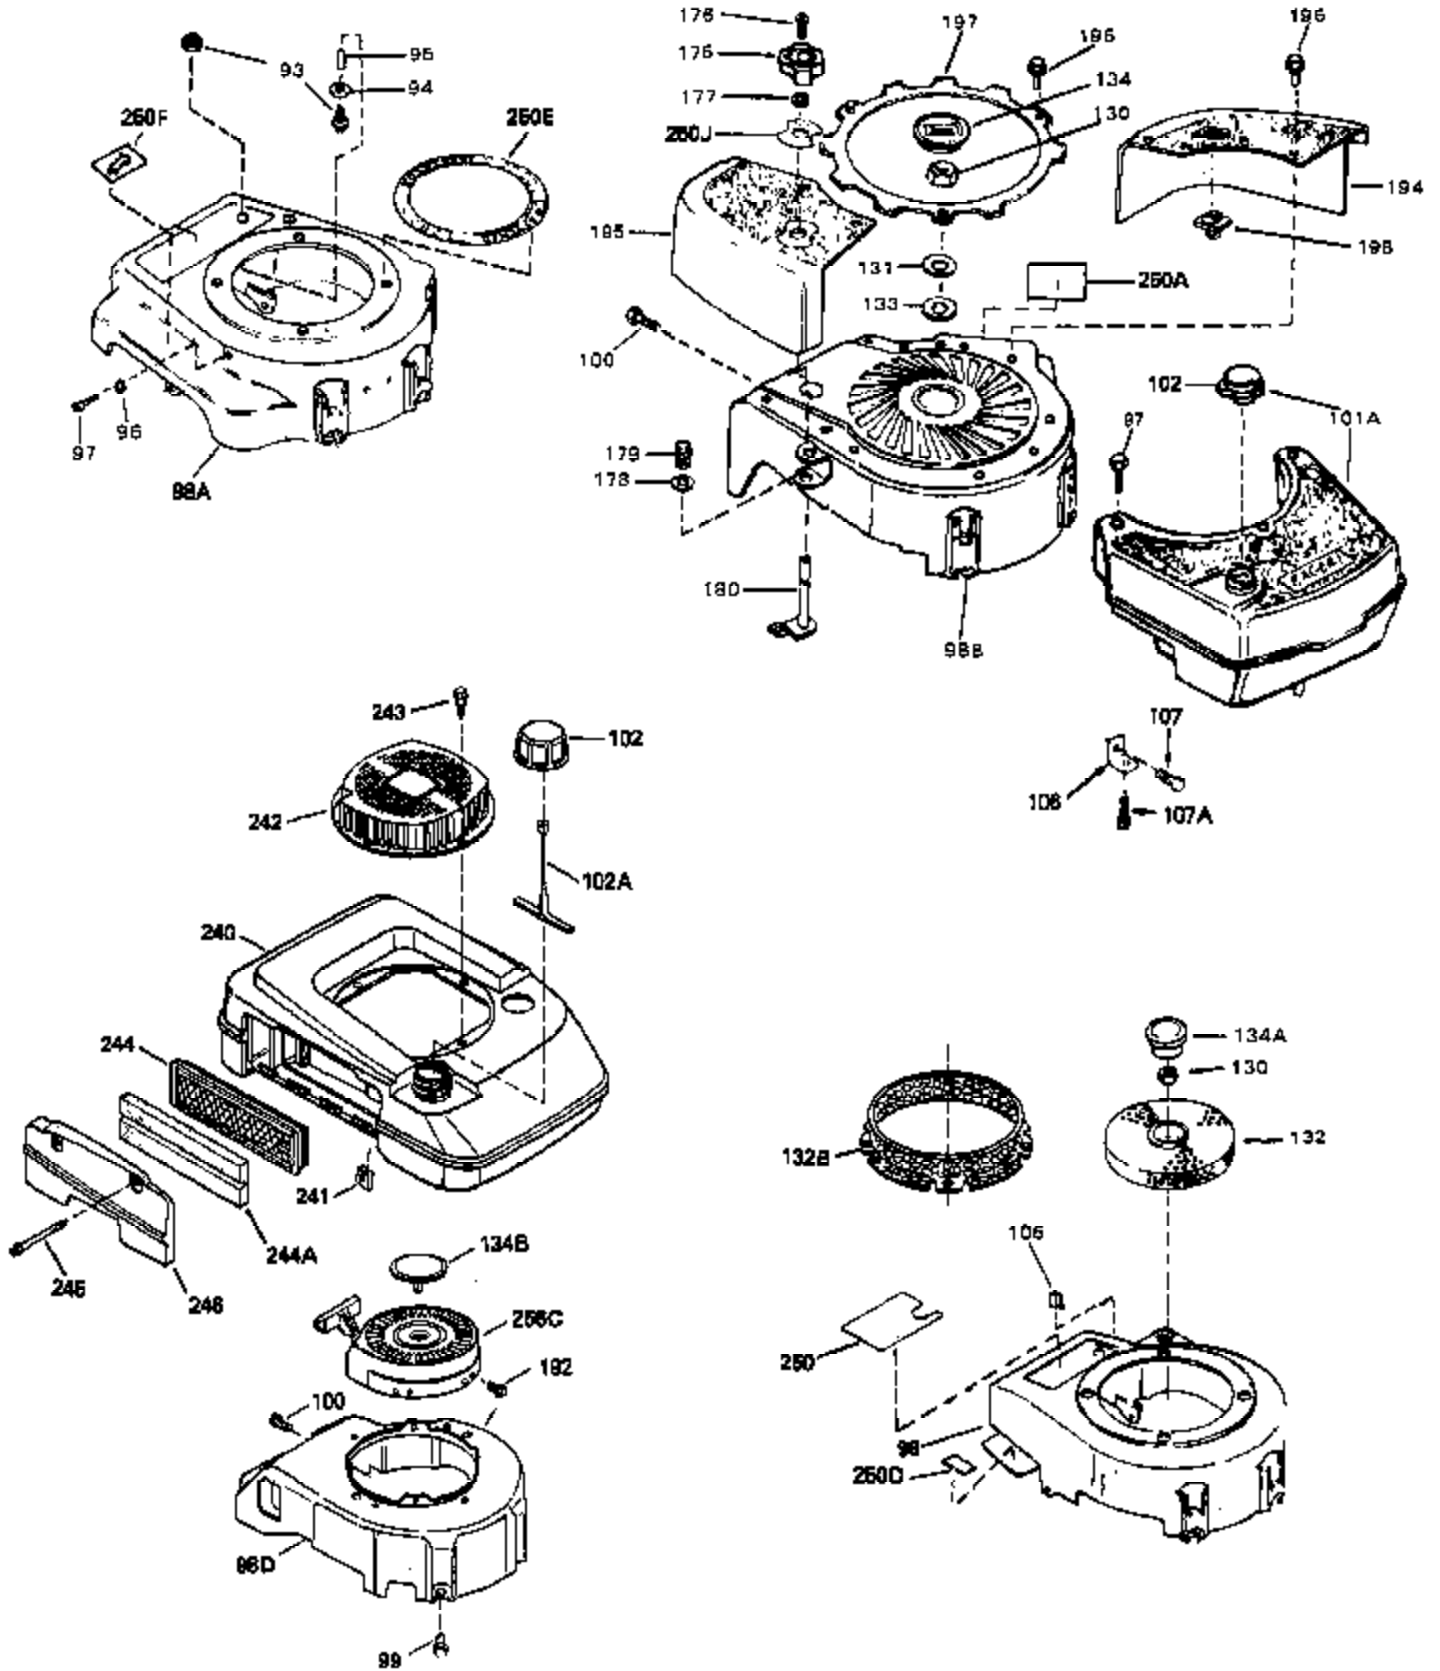

Ref #	Part Number	Qty	Description
97	28763	0	Screw, Hex washer hd. thread-forming, 10-24
98B	34367	0	Housing, Blower
99	650831	0	Screw, Hex washer hd. Powerlok thread,
100	30200	0	Screw
101A	35042A	0	Tank Assy., Fuel (Blue Poly) (1-1/2 qts.)
102	34118	0	Cap, Fuel filler (Red Plastic) (Spurt
102	410144B	0	Cap, Fuel filler (White Plastic) (Std.)
130	650816	0	Nut, Flywheel
131	650815	0	Washer, Belleville
134	34113	0	Plug, Screen
192	650802	0	Screw, Hex washer hd. taptite, 1/4-20 x 5/8
250	34442A	0	Decal, Instruction