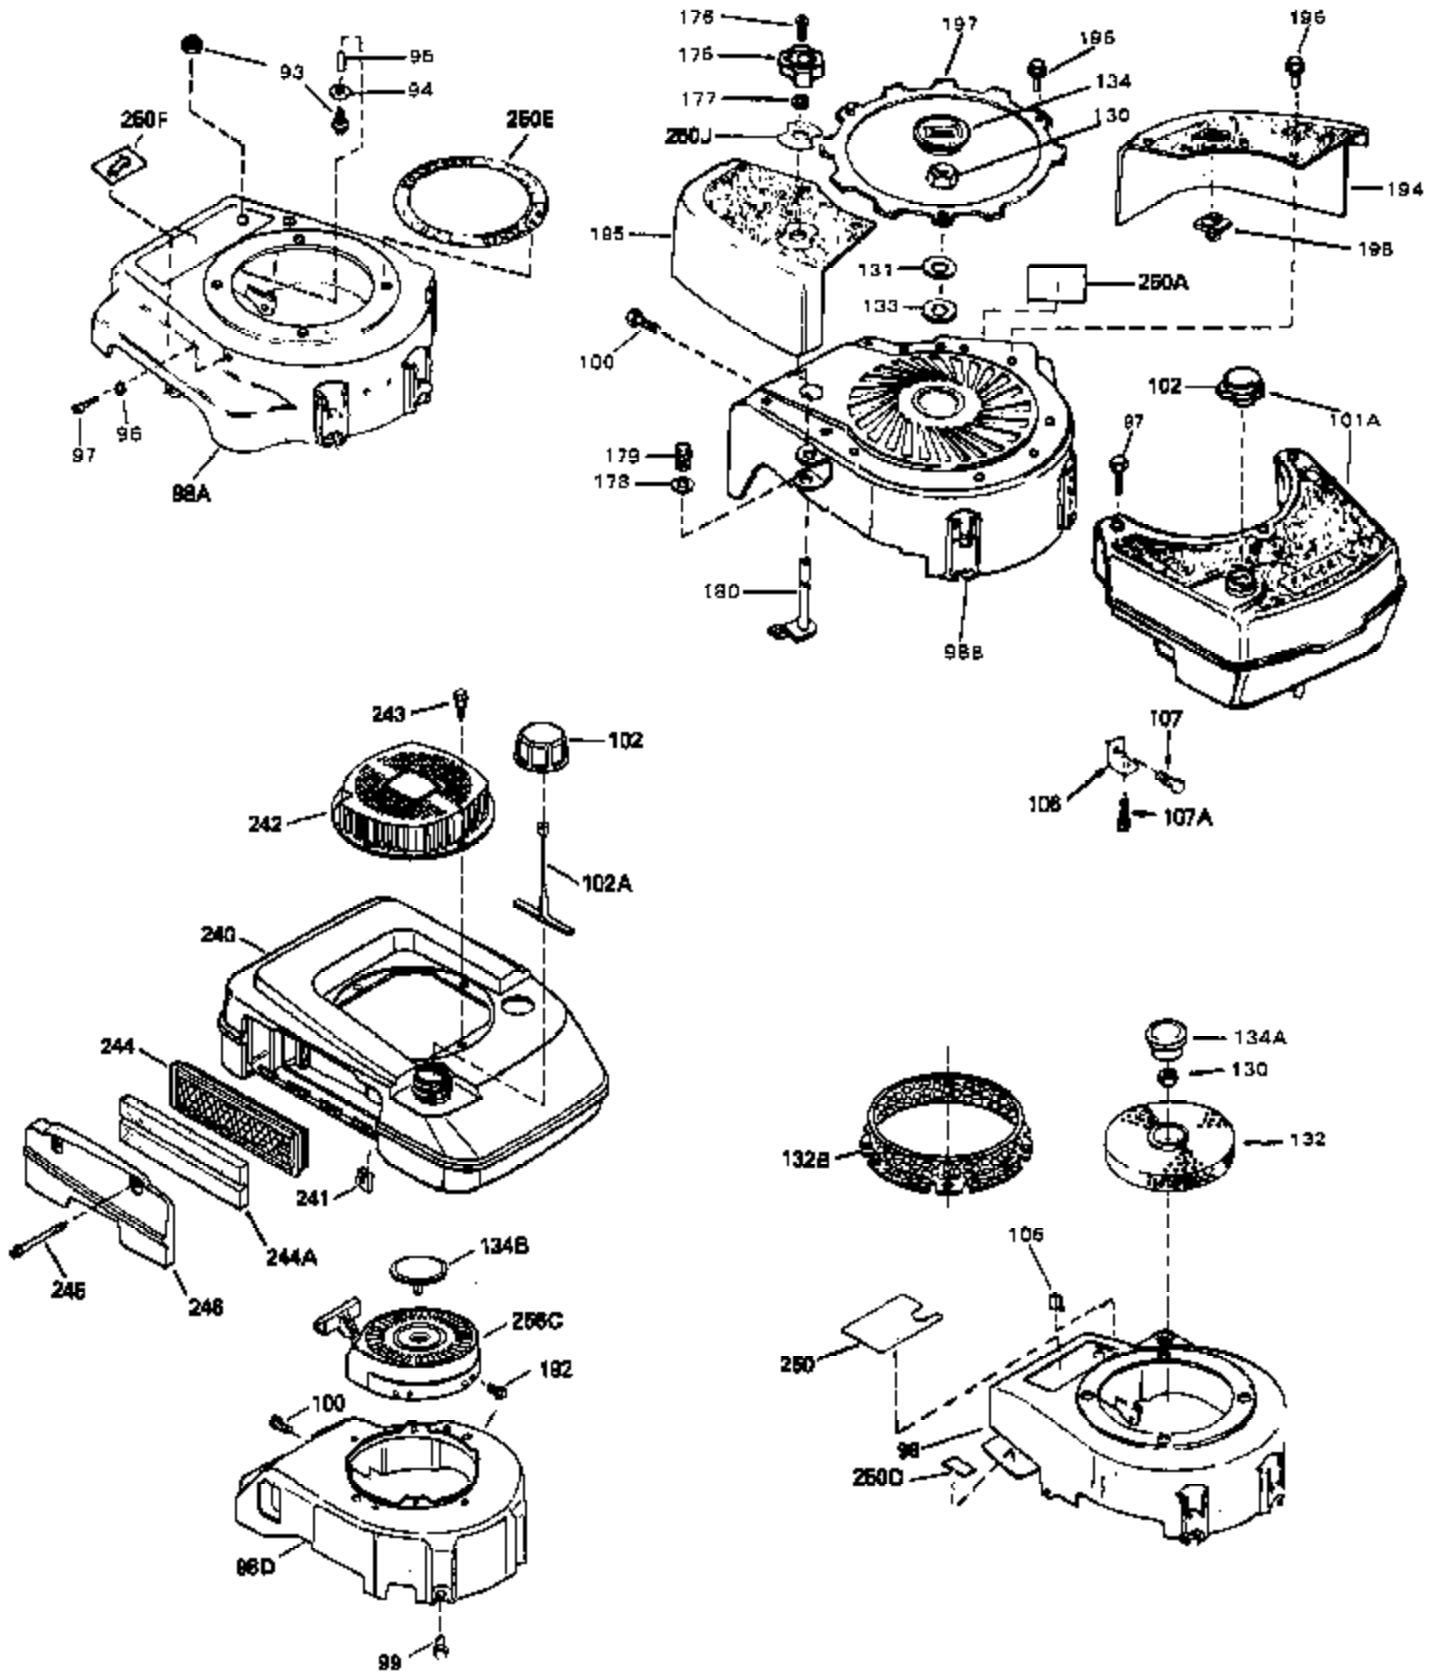

Ref #	Part Number	Qty	Description
97	28763	0	Screw, Hex washer hd. thread-forming, 10-24
98B	34480	0	Housing, Blower
99	650831	0	Screw, Hex washer hd. Powerlok thread,
100	30200	0	Screw
101A	34369A	0	Tank Assy., Fuel (Charcoal Poly) (1-1/2
102	34118	0	Cap, Fuel filler (Red Plastic) (Spurt
102	410144B	0	Cap, Fuel filler (White Plastic) (Std.)
130	650816	0	Nut, Flywheel
131	650815	0	Washer, Belleville
134	34113	0	Plug, Screen
192	650802	0	Screw, Hex washer hd. taptite, 1/4-20 x 5/8
250D	33800	0	Decal, Speed control
250	34590	0	Decal, Instruction