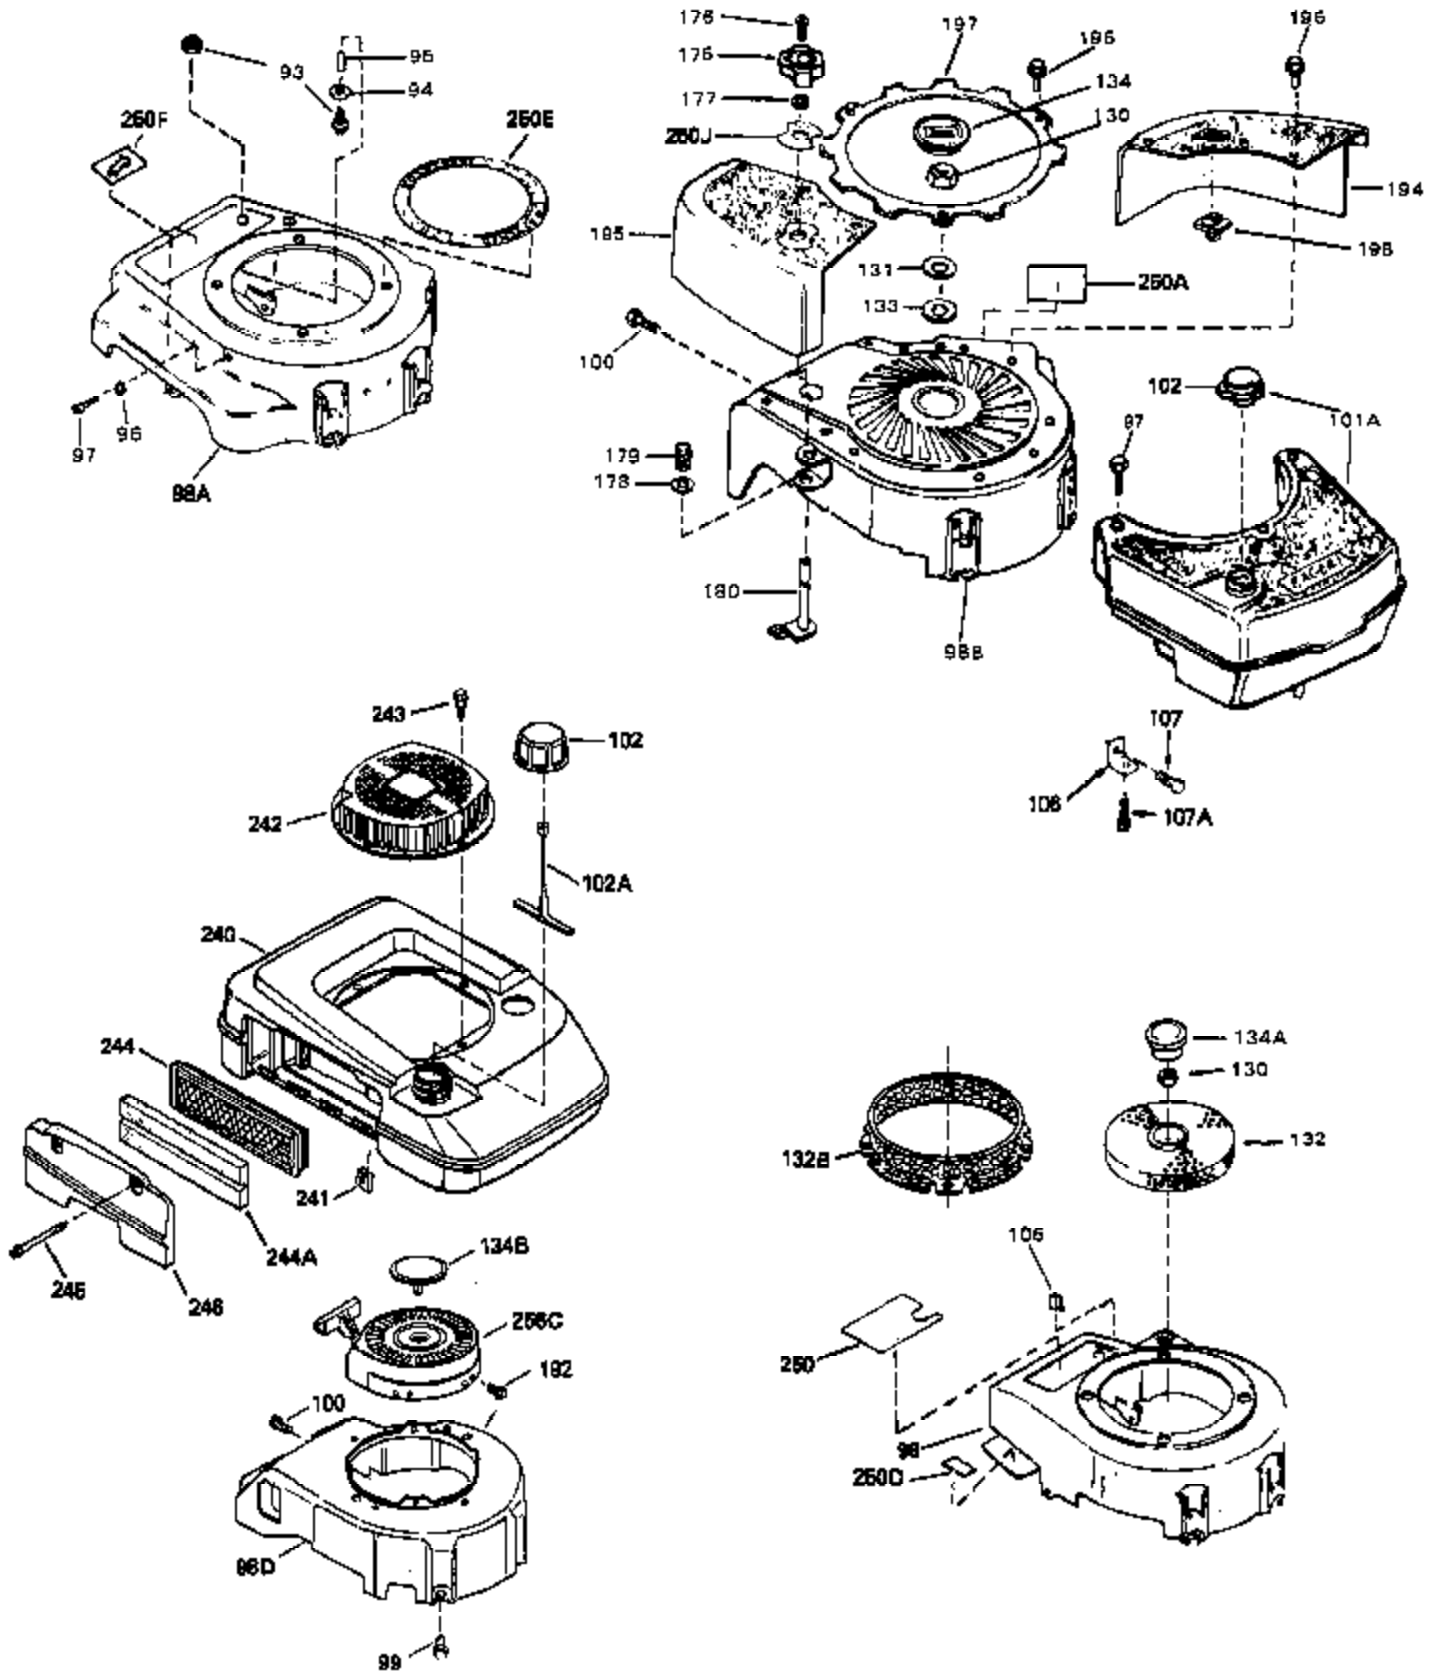

Ref #	Part Number	Qty	Description
98B	34367	0	Housing, Blower
99	650831	0	Screw, Hex washer hd. Powerlok thread,
100	30200	0	Screw
101A	34268	0	Tank Assy., Fuel (Red Poly) (1-1/2 qts.)
102	34118	0	Cap, Fuel filler (Red Plastic) (Spurt
102	410144B	0	Cap, Fuel filler (White Plastic) (Std.)
130	650816	0	Nut, Flywheel
131	650815	0	Washer, Belleville
134	34113	0	Plug, Screen
175	34266	0	Knob, Control
176	650627	0	Screw
177	32309	0	Ring, Retainer
178	650626	0	Washer, Flat
179	32308	0	Spring, Compression
180	34074	0	Lever, Carburetor control
192	650802	0	Screw, Hex washer hd. taptite, 1/4-20 x 5/8
194	34578	0	Cover, Engine (Starter side)
195	34269	0	Cover, Engine (Carb. side)
196	650803	0	Screw, Hex washer hd. self-tap, 10-32 x 7/8
197	34272	0	Ring, Grill
250	34442A	0	Decal, Instruction
250J	34273	0	Decal, Control