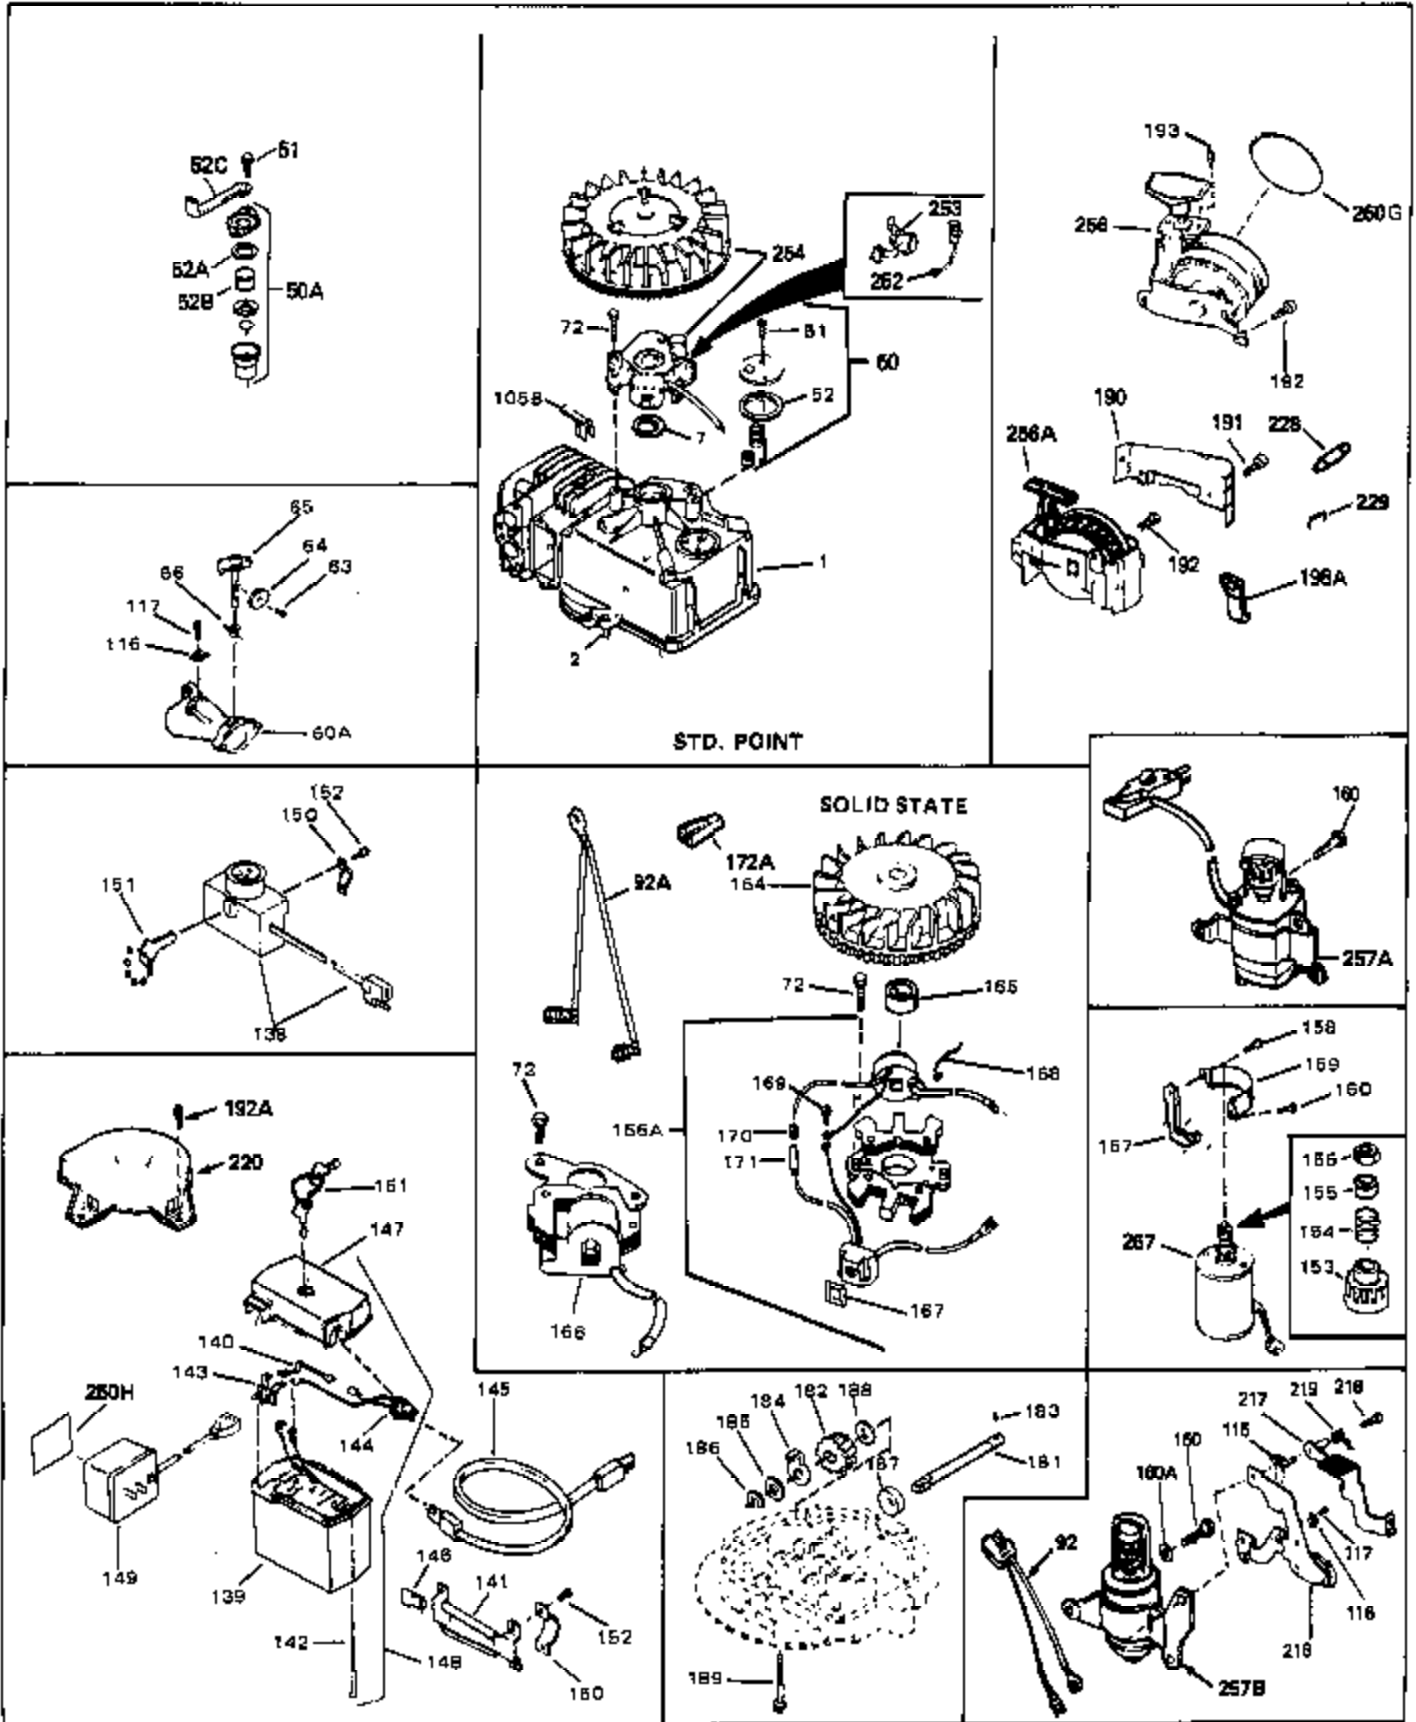

Ref #	Part Number	Qty	Description
1	34959	0	Cylinder Assy. (2-5/8" Bore)
2	26727	0	Pin, Dowel
50	34215	0	Breather Assy.
51	30200	0	Screw
52	32760	0	Gasket, Breather
63	650506	0	Screw
64	631036	0	Shutter, Throttle
65	631530	0	Shaft Assy., Throttle
66	631066	0	Spring, Return
92A	34231	0	Wire, Ground (One female fitting & one
115	610973	0	Terminal Assy.
165	34080	0	Spacer, Flywheel key
192A	0	0	Rivet, Pop (3/16" Dia.)
192	650802	0	Screw, Hex washer hd. taptite, 1/4-20 x 5/8
256A	590531	0	Starter, Side mount rewind