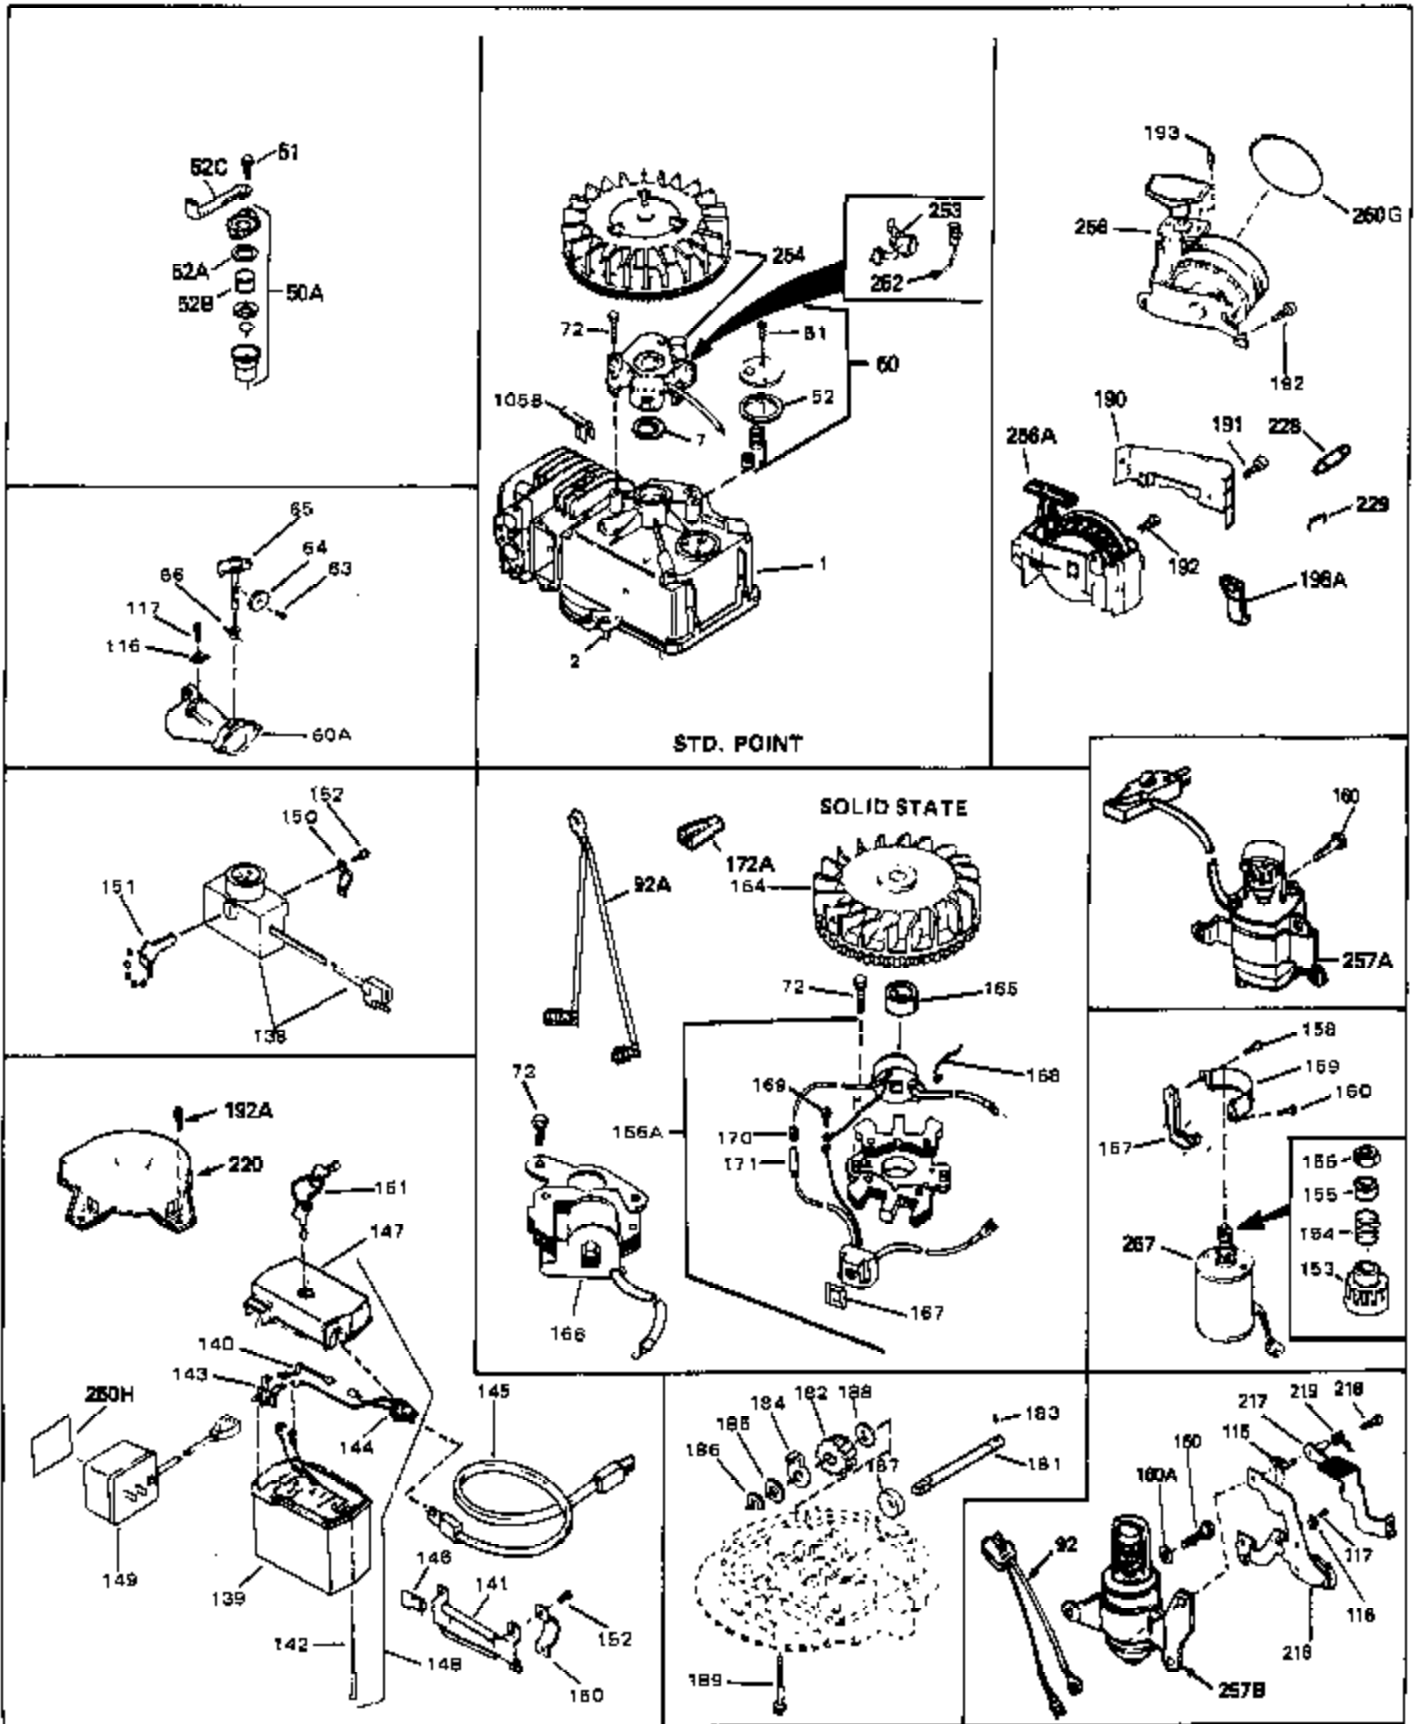

Ref #	Part Number	Qty	Description
1	34959	0	Cylinder Assy. (2-5/8" Bore)
2	26727	0	Pin, Dowel
50	34215	0	Breather Assy.
51	30200	0	Screw
52	32760	0	Gasket, Breather
63	650506	0	Screw
64	631036	0	Shutter, Throttle
65	631530	0	Shaft Assy., Throttle
66	631066	0	Spring, Return
92A	34231	0	Wire, Ground (One female fitting & one
115	610973	0	Terminal Assy.
165	34080	0	Spacer, Flywheel key
192A	0	0	Rivet, Pop (3/16" Dia.)