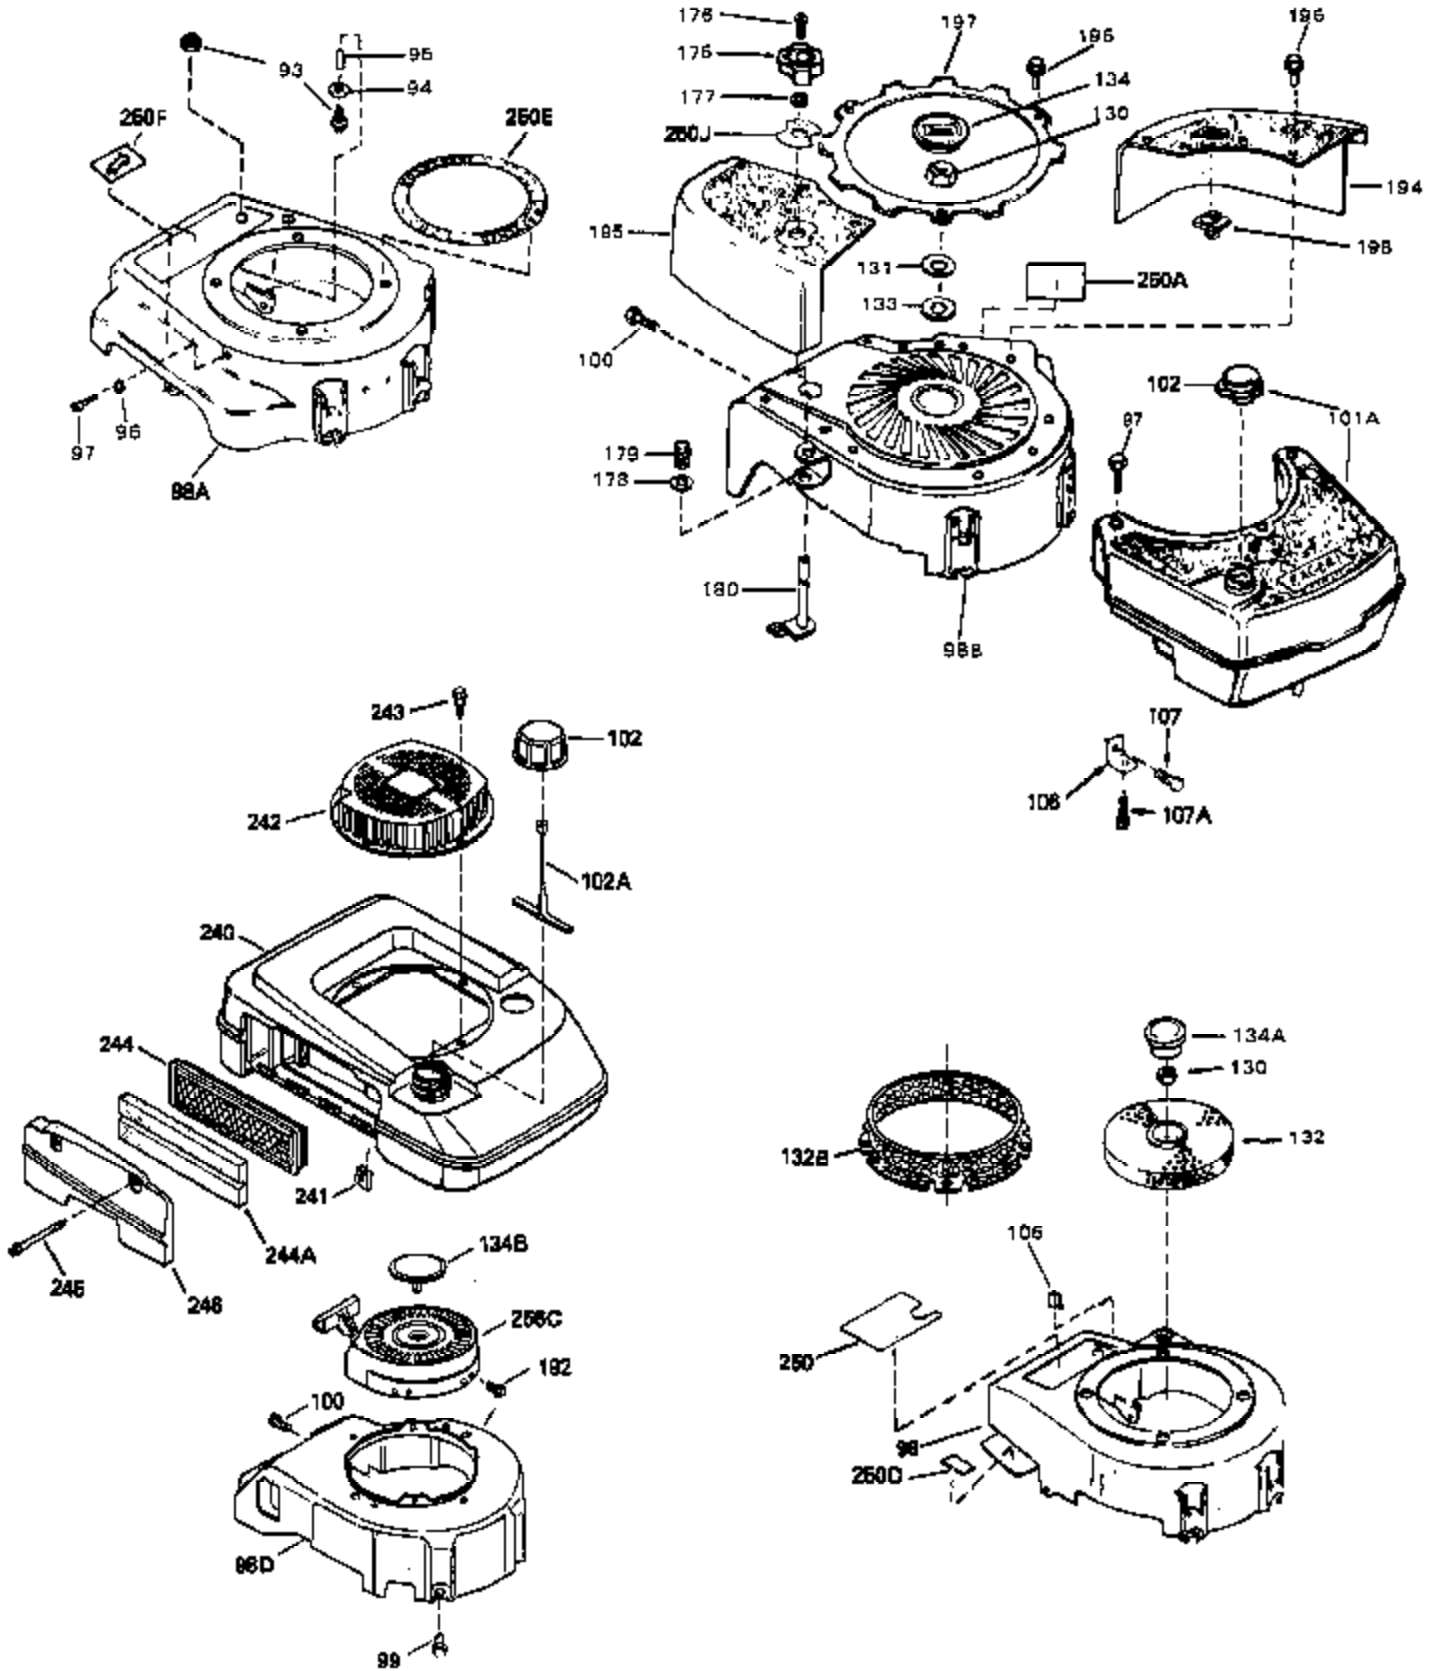

Ref #	Part Number	Qty	Description
97	28763	0	Screw, Hex washer hd. thread-forming, 10-24
99	650831	0	Screw, Hex washer hd. Powerlok thread,
100	30200	0	Screw
101A	34369A	0	Tank Assy., Fuel (Charcoal Poly) (1-1/2
102	34118	0	Cap, Fuel filler (Red Plastic) (Spurt
102	410144B	0	Cap, Fuel filler (White Plastic) (Std.)
130	650816	0	Nut, Flywheel
131	650815	0	Washer, Belleville
250A	34465	0	Decal, Instruction