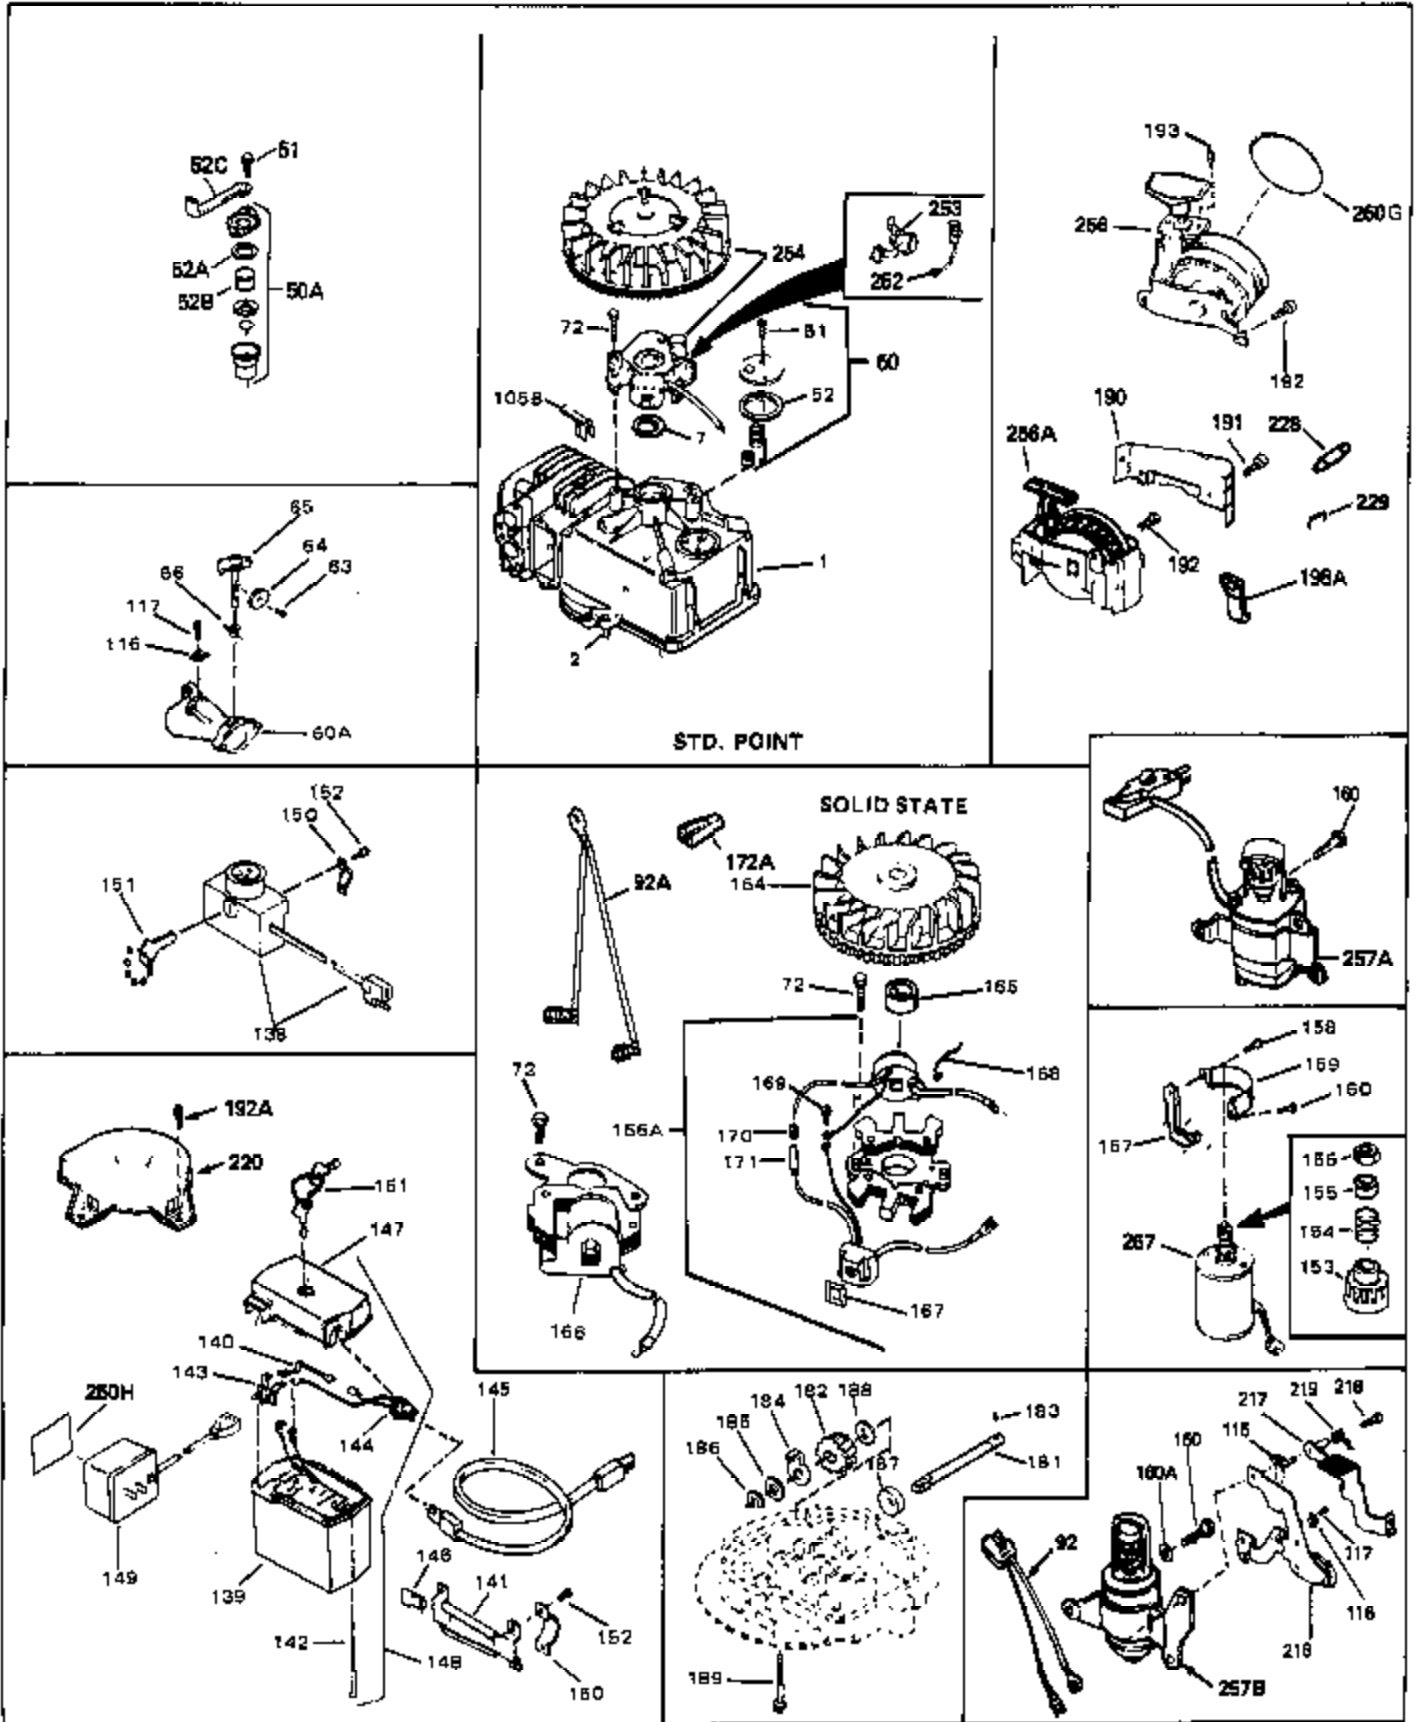

Ref #	Part Number	Qty	Description
1	34959	0	Cylinder Assy. (2-5/8" Bore)
2	26727	0	Pin, Dowel
50	34215	0	Breather Assy.
51	30200	0	Screw
52	32760	0	Gasket, Breather
63	650506	0	Screw
64	631036	0	Shutter, Throttle
65	631530	0	Shaft Assy., Throttle
66	631066	0	Spring, Return
92A	34231	0	Wire, Ground (One female fitting & one
115	610973	0	Terminal Assy.
165	34080	0	Spacer, Flywheel key
192A	0	0	Rivet, Pop (3/16" Dia.)