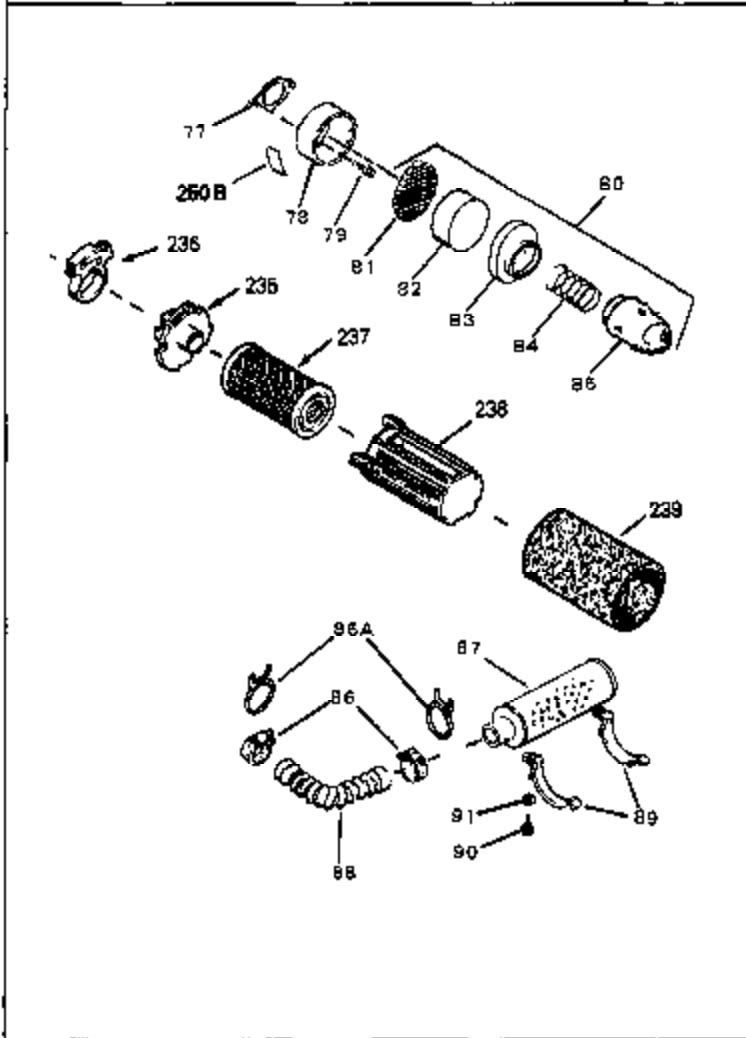

Ref #	Part Number	Qty	Description
77	27272	0	Gasket, Air cleaner
108	32410	0	Knob, Speed control
109A	34388	0	Control Assy., Speed
114	30200	0	Screw
115	610973	0	Terminal Assy.
120D	34591	0	Muffler
122	33753	0	Plate, Lock
202	30551	0	Spring, Breaker box dust cover
203	610947	0	Cover, Breaker box dust
204	610955	0	Gasket, Dust cover
205	30992	0	Cam, Breaker
207	610385	0	Washer, Terminal
208	610408	0	Nut, Terminal
209	29181	0	Screw & Washer Assy., Breaker
210	610593	0	Screw, Condenser fastening
211	33356	0	Terminal, Ground
214	611006	0	Stator Plate Assy.
215	30549	0	Felt, Cam wiper
239	35435	0	Filter, Pre-Air (Poly)
252	30548B	0	Condenser
253	30547A	0	Contact Assy., Breaker