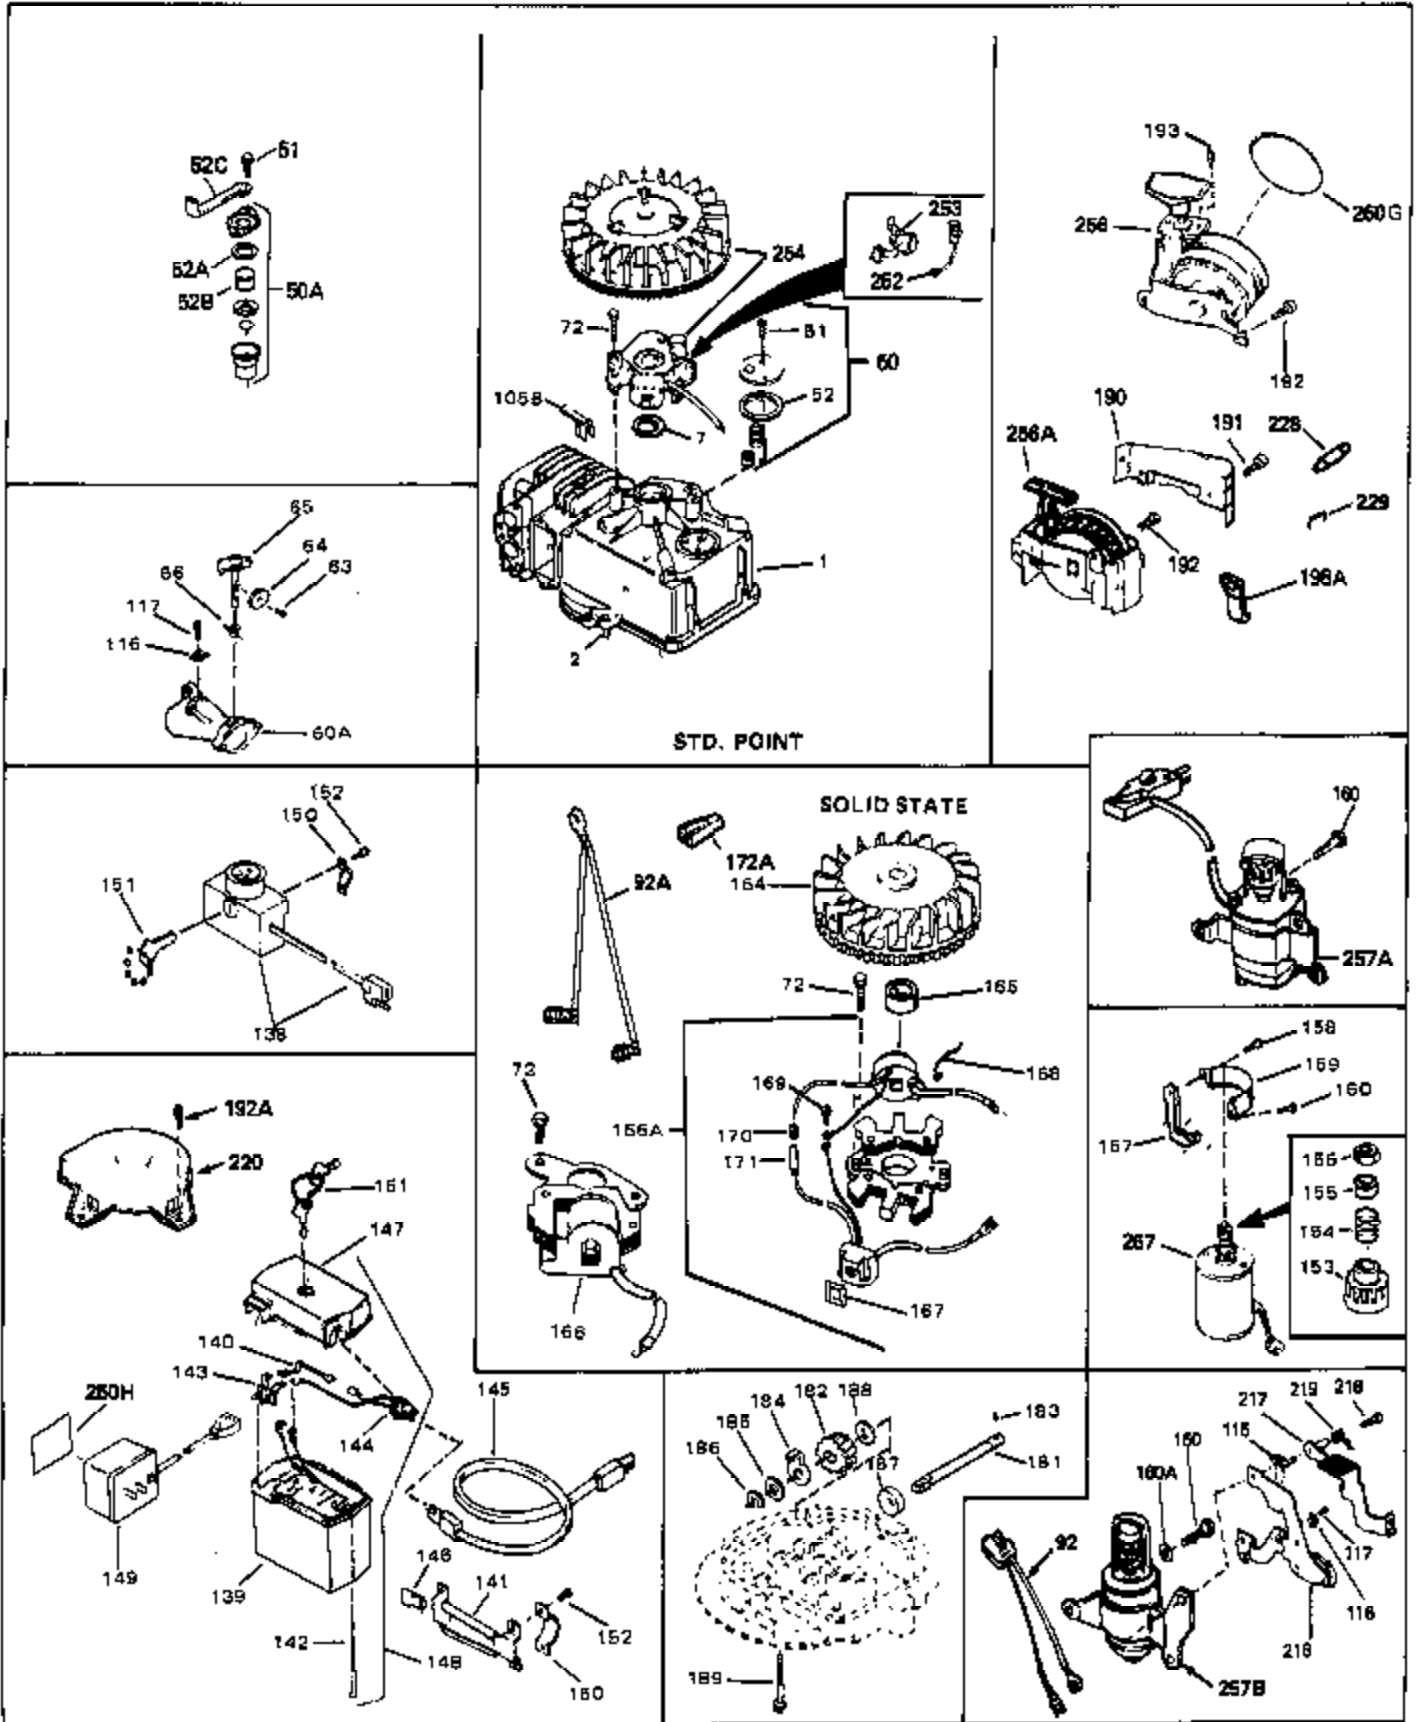

Ref #	Part Number	Qty	Description
54	32653	0	Link, Governor spring
55	32755	0	Cover, Valve spring box
56	27234	0	Gasket, Breather cover
57	650128	0	Screw
59	32649	0	Gasket, Intake
60	31384A	0	Pipe, Intake
61	6201	0	Screw
62	650451	0	Screw
67	26756	0	Gasket, Carburetor
71	29752	0	Nut
73	32971	0	Adapter, Air cleaner
74	650709	0	Screw
75	32972	0	Cleaner, Air
76	33168	0	Clamp, Corbin
99	650831	0	Screw, Hex washer hd. Powerlok thread,
100	30200	0	Screw
102	34118	0	Cap, Fuel filler (Red Plastic) (Spurt
102	410144B	0	Cap, Fuel filler (White Plastic) (Std.)
103	29774	0	Line, Fuel (Braided 8.25")
103	30705	0	Line, Fuel (Braided 16")
103	34357	0	Line, Fuel (Epichlorohydrin 6-3/4")
104	26460	0	Clamp, Fuel line
115	610973	0	Terminal Assy.
121	650774	0	Screw, Hex hd., 1/4-20 x 2-3/8
124	650562	0	Screw
125	34282	0	"O" Ring (.612 I.D. x .812 O.D. x .103
125	34265	0	Gasket, Oil fill tube
126	34264	0	Tube Assy., Oil fill (Plastic)
127	33590	0	"O" Ring
128	34267	0	Dipstick, Oil (Twist Lock)
129	610118	0	Cover, Spark plug
130	650816	0	Nut, Flywheel
131	650815	0	Washer, Belleville
192A	0	0	Rivet, Pop (3/16" Dia.)
199	650814	0	Screw, Hex hd. Sems, 10-24 x 1
200	611046A	0	Flywheel
201	34431	0	Lamination & Coil Assy.
201	730207	0	Magneto-to-Solid State Conversion Kit
251	631021	0	Inlet Needle, Seat & Clip Assy.
255	632149	0	Carburetor
258	33238C	0	Gasket Set

Ref #	Part Number	Qty	Description
1	34959	0	Cylinder Assy. (2-5/8" Bore)
2	26727	0	Pin, Dowel
7	33876	0	Gasket, Stator
50	34215	0	Breather Assy.
51	30200	0	Screw
52	32760	0	Gasket, Breather
63	650506	0	Screw
64	631036	0	Shutter, Throttle
65	631530	0	Shaft Assy., Throttle
66	631066	0	Spring, Return
72	650489	0	Screw
92A	34432	0	Wire, Ground (Two female & one double male
115	610973	0	Terminal Assy.
192A	0	0	Rivet, Pop (3/16" Dia.)
192	650802	0	Screw, Hex washer hd. taptite, 1/4-20 x 5/8
252	30548B	0	Condenser
253	30547A	0	Contact Assy., Breaker
256A	590531	0	Starter, Side mount rewind