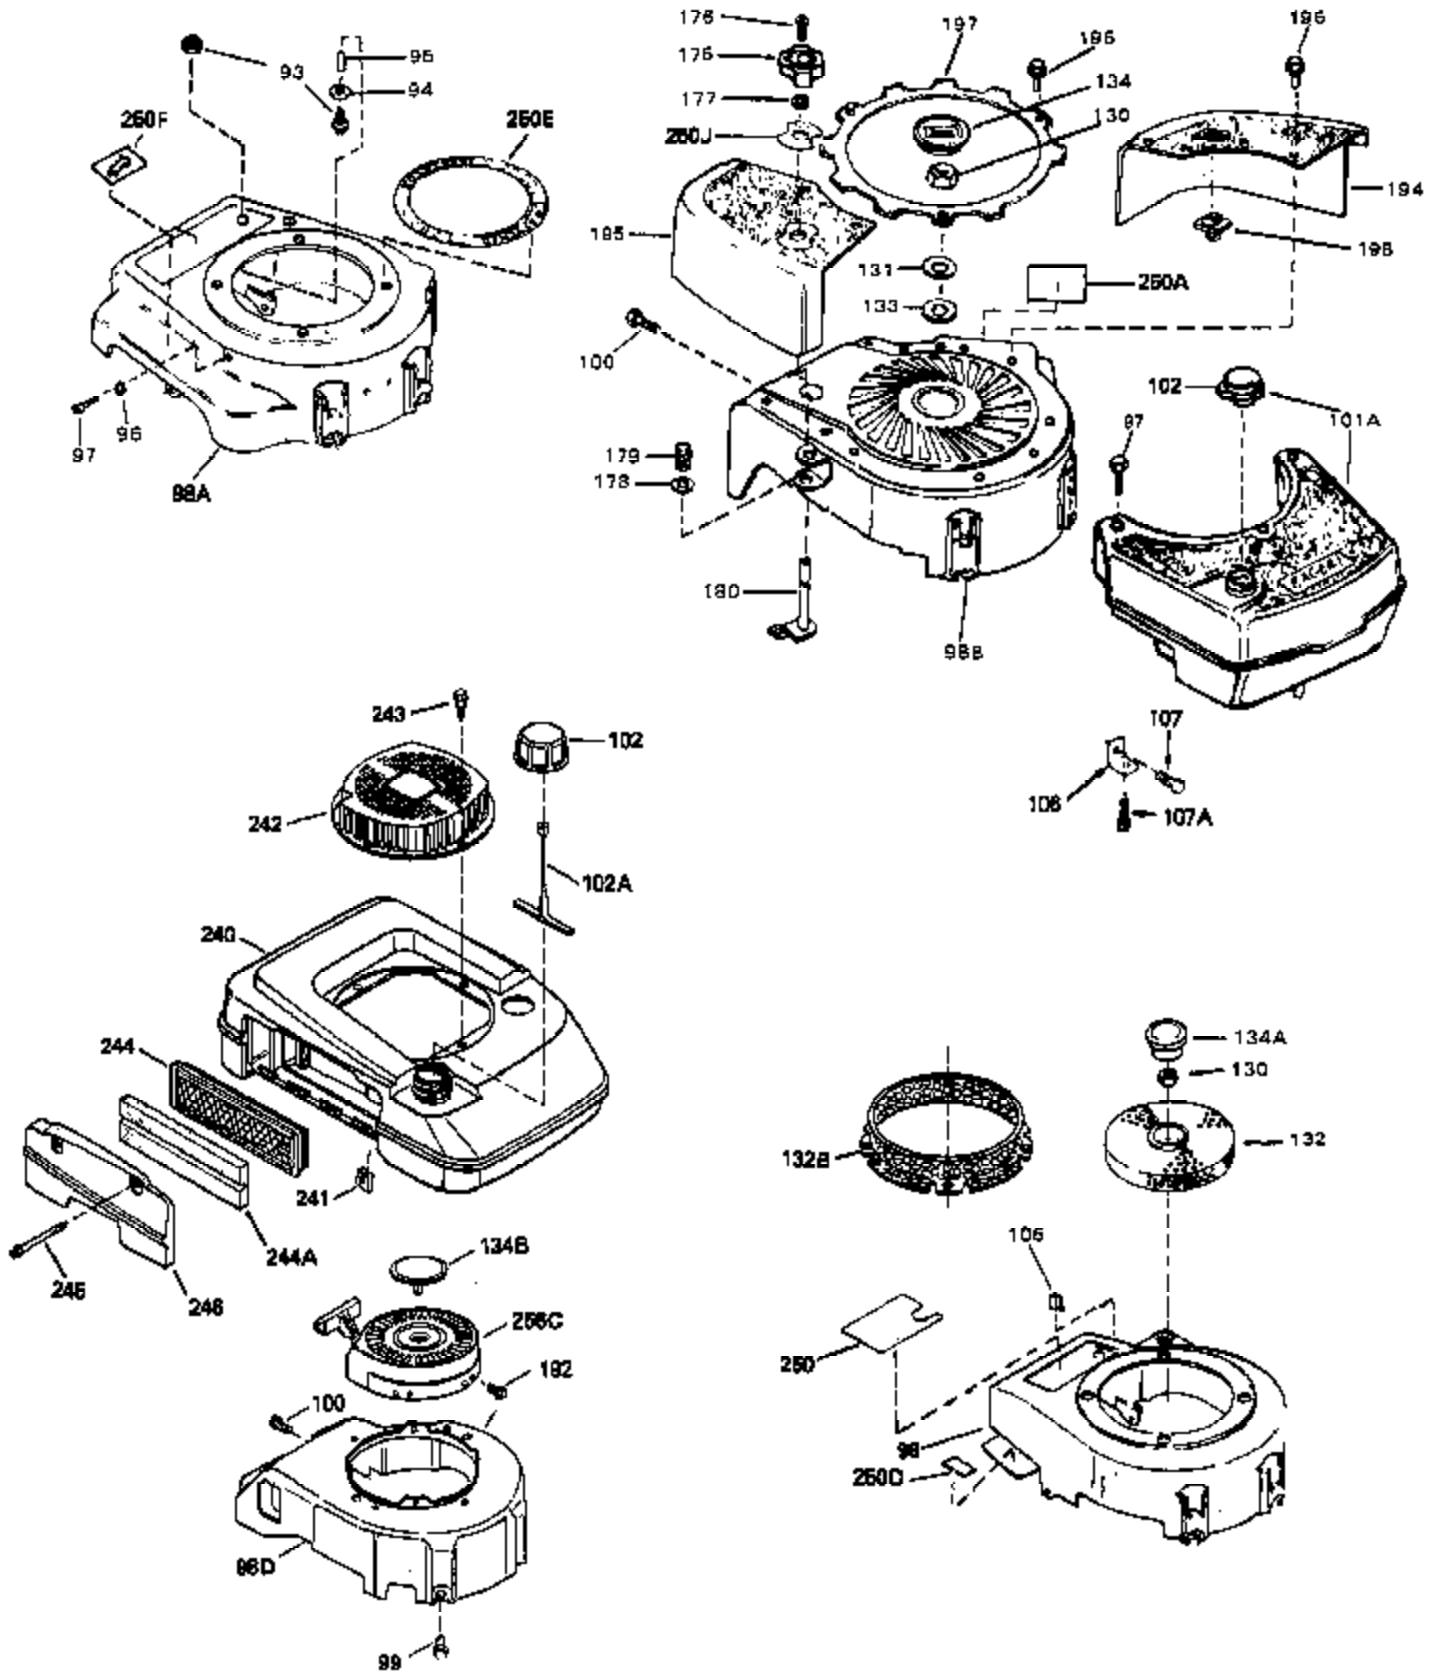

Ref #	Part Number	Qty	Description
54	32653	0	Link, Governor spring
55	32755	0	Cover, Valve spring box
56	27234	0	Gasket, Breather cover
57	650128	0	Screw
59	32649	0	Gasket, Intake
60	31384A	0	Pipe, Intake
61	6201	0	Screw
62	650451	0	Screw
67	26756	0	Gasket, Carburetor
71	29752	0	Nut
73	32971	0	Adapter, Air cleaner
74	650709	0	Screw
75	32972	0	Cleaner, Air
76	33168	0	Clamp, Corbin
99	650831	0	Screw, Hex washer hd. Powerlok thread,
100	30200	0	Screw
102	34118	0	Cap, Fuel filler (Red Plastic) (Spurt
102	410144B	0	Cap, Fuel filler (White Plastic) (Std.)
103	29774	0	Line, Fuel (Braided 8.25")
103	30705	0	Line, Fuel (Braided 16")
103	34357	0	Line, Fuel (Epichlorohydrin 6-3/4")
104	26460	0	Clamp, Fuel line
115	610973	0	Terminal Assy.
121	650774	0	Screw, Hex hd., 1/4-20 x 2-3/8
124	650562	0	Screw
125	34282	0	"O" Ring (.612 I.D. x .812 O.D. x .103
125	34265	0	Gasket, Oil fill tube
126	34264	0	Tube Assy., Oil fill (Plastic)
127	33590	0	"O" Ring
128	34267	0	Dipstick, Oil (Twist Lock)
129	610118	0	Cover, Spark plug
130	650816	0	Nut, Flywheel
131	650815	0	Washer, Belleville
192A	0	0	Rivet, Pop (3/16" Dia.)
199	650814	0	Screw, Hex hd. Sems, 10-24 x 1
200	611046A	0	Flywheel
201	34431	0	Lamination & Coil Assy.
201	730207	0	Magneto-to-Solid State Conversion Kit
251	631021	0	Inlet Needle, Seat & Clip Assy.
255	632149	0	Carburetor
258	33238C	0	Gasket Set

Ref #	Part Number	Qty	Description
1	34959	0	Cylinder Assy. (2-5/8" Bore)
2	26727	0	Pin, Dowel
7	33876	0	Gasket, Stator
50	34215	0	Breather Assy.
51	30200	0	Screw
52	32760	0	Gasket, Breather
63	650506	0	Screw
64	631036	0	Shutter, Throttle
65	631530	0	Shaft Assy., Throttle
66	631066	0	Spring, Return
72	650489	0	Screw
92A	34432	0	Wire, Ground (Two female & one double male
115	610973	0	Terminal Assy.
192A	0	0	Rivet, Pop (3/16" Dia.)
192	650802	0	Screw, Hex washer hd. taptite, 1/4-20 x 5/8
252	30548B	0	Condenser
253	30547A	0	Contact Assy., Breaker
256A	590531	0	Starter, Side mount rewind