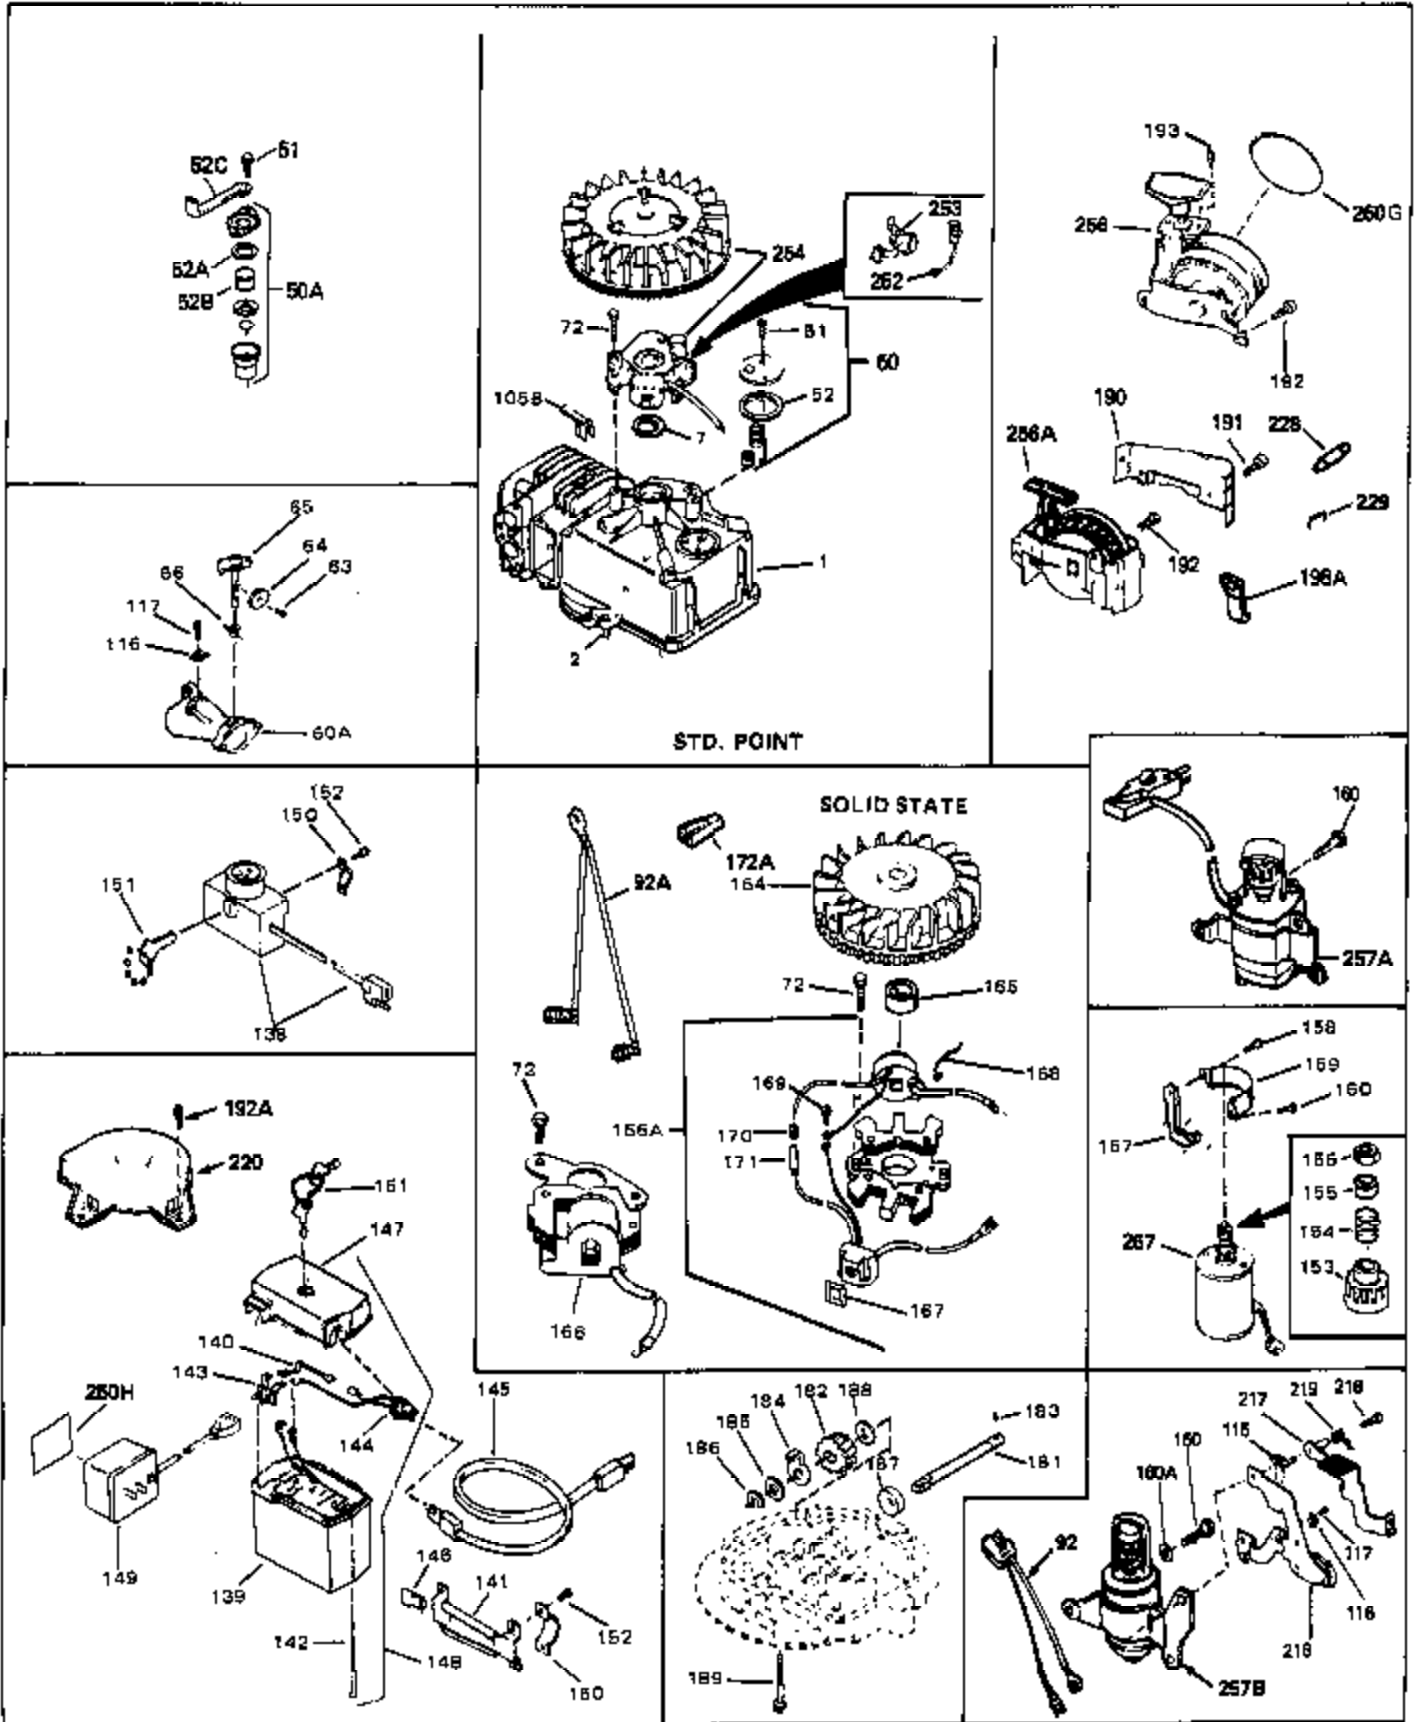

Ref #	Part Number	Qty	Description
1	34959	0	Cylinder Assy. (2-5/8" Bore)
2	26727	0	Pin, Dowel
50	34215	0	Breather Assy.
51	30200	0	Screw
52	32760	0	Gasket, Breather
63	650506	0	Screw
64	631036	0	Shutter, Throttle
65	631530	0	Shaft Assy., Throttle
66	631066	0	Spring, Return
72	650489	0	Screw
92A	34231	0	Wire, Ground (One female fitting & one
115	610973	0	Terminal Assy.
165	34080	0	Spacer, Flywheel key
192A	0	0	Rivet, Pop (3/16" Dia.)
192	650802	0	Screw, Hex washer hd. taptite, 1/4-20 x 5/8
256A	590531	0	Starter, Side mount rewind