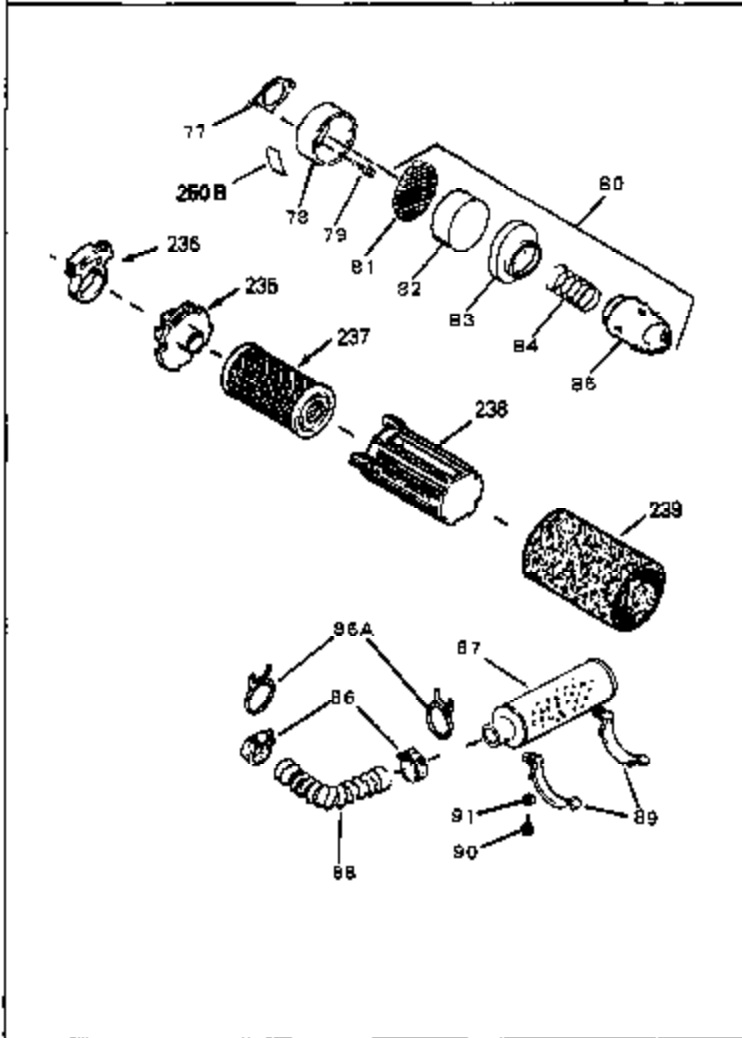

Ref #	Part Number	Qty	Description
108A	33971	0	Knob, Control
109	33970A	0	Control Assy., Speed
114	30200	0	Screw
115	610973	0	Terminal Assy.
120C	34613	0	Muffler
122	33753	0	Plate, Lock
239	35435	0	Filter, Pre-Air (Poly)