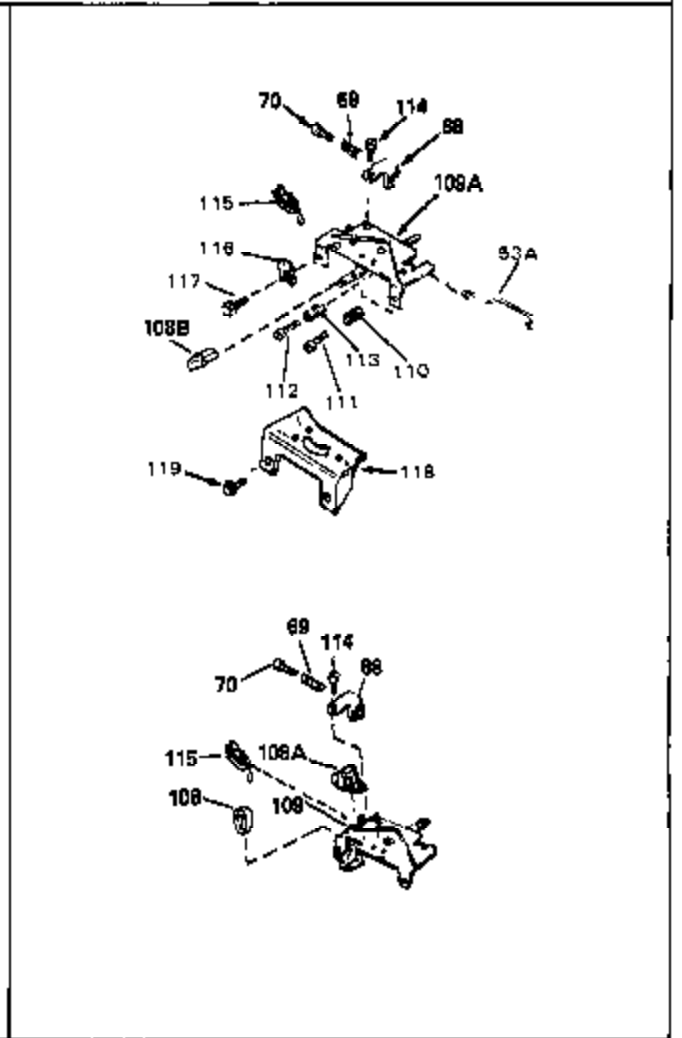

Ref #	Part Number	Qty	Description
108A	33971	0	Knob, Control
109	33970A	0	Control Assy., Speed
114	30200	0	Screw
115	610973	0	Terminal Assy.
120C	34613	0	Muffler
122	33753	0	Plate, Lock
239	35435	0	Filter, Pre-Air (Poly)