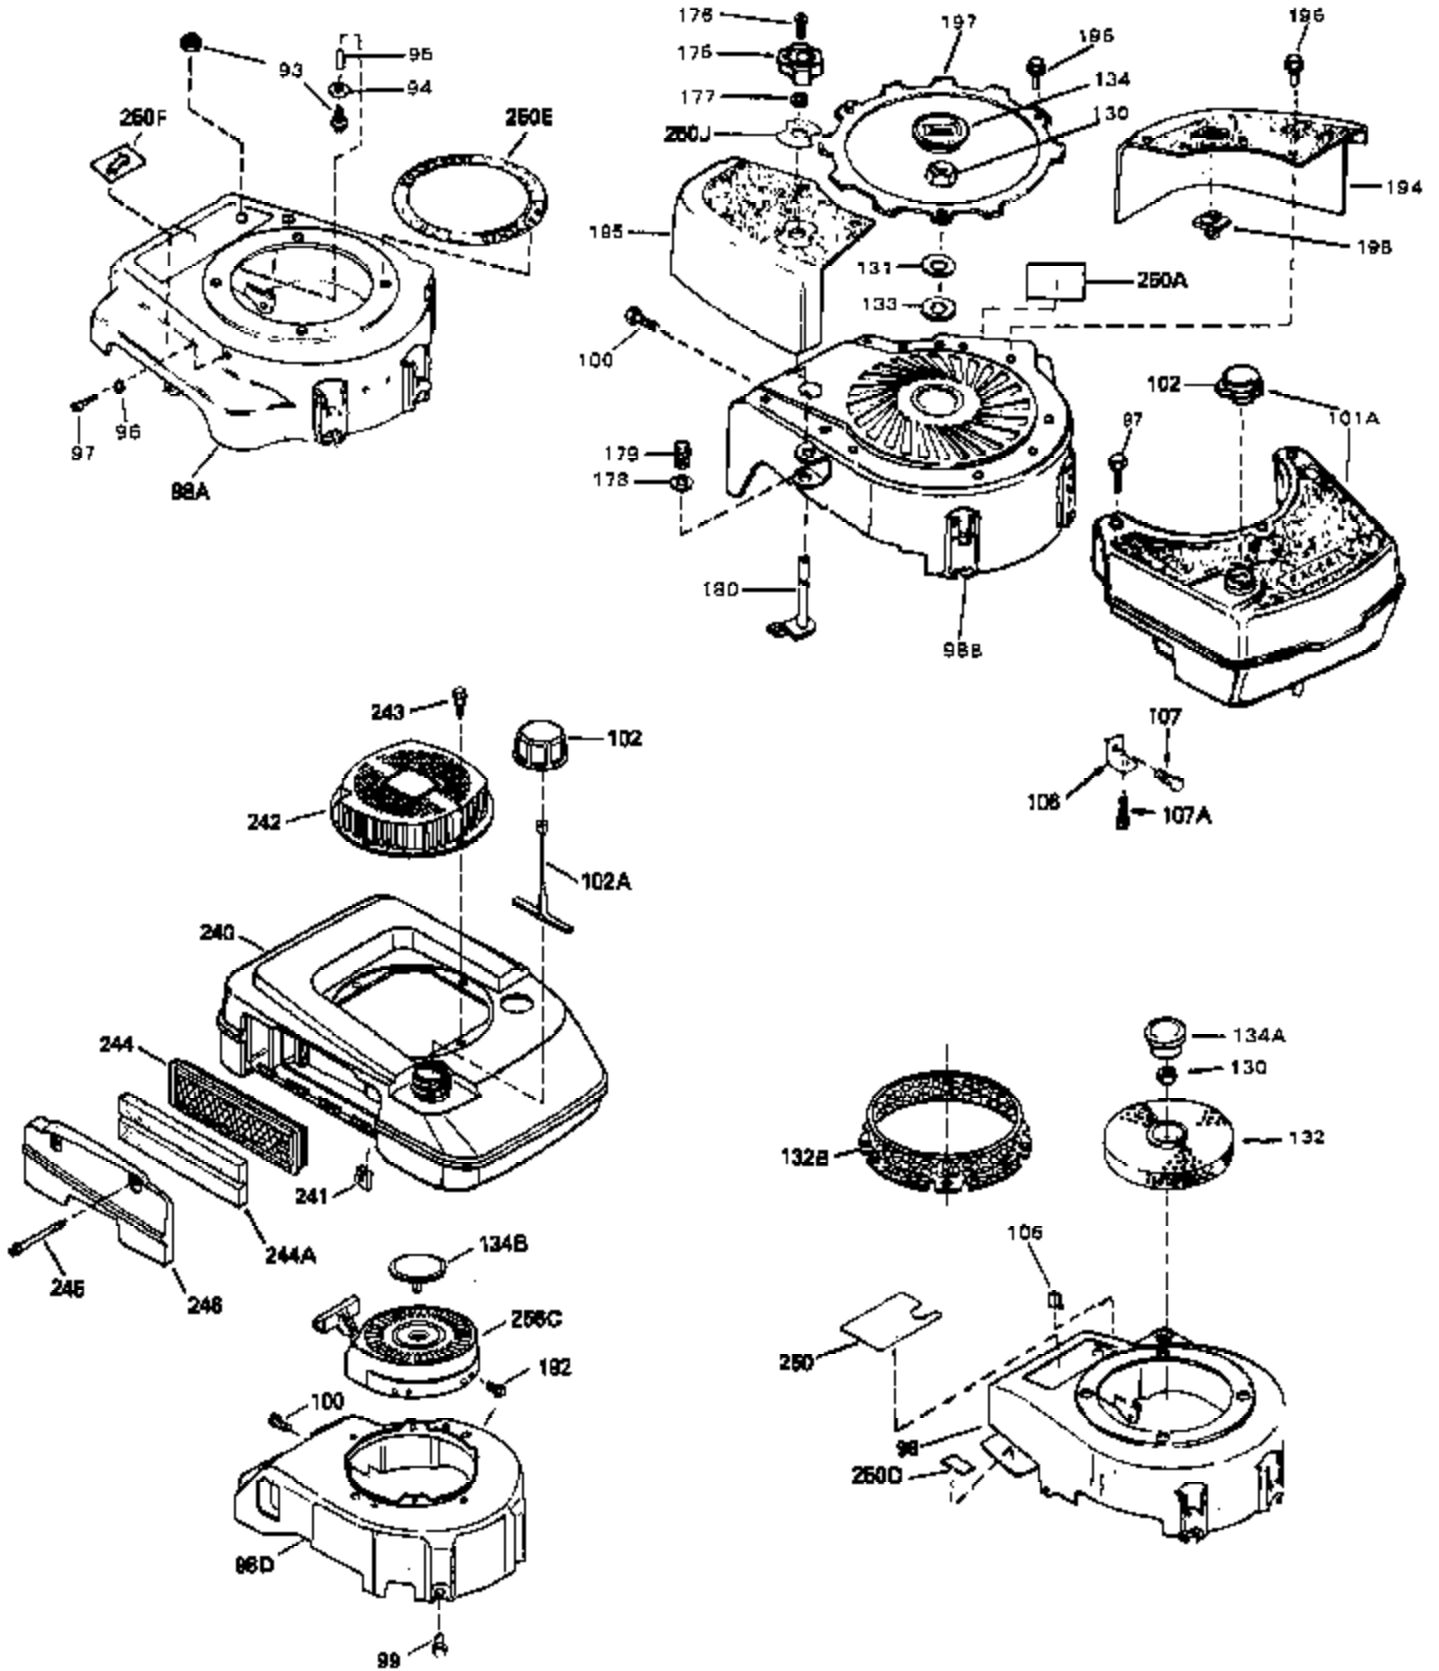

Ref #	Part Number	Qty	Description
97	28763	0	Screw, Hex washer hd. thread-forming, 10-24
98B	34367	0	Housing, Blower
99	650831	0	Screw, Hex washer hd. Powerlok thread,
100	30200	0	Screw
102	34118	0	Cap, Fuel filler (Red Plastic) (Spurt
102	410144B	0	Cap, Fuel filler (White Plastic) (Std.)
130	650816	0	Nut, Flywheel
131	650815	0	Washer, Belleville
134	34113	0	Plug, Screen
192	650802	0	Screw, Hex washer hd. taptite, 1/4-20 x 5/8