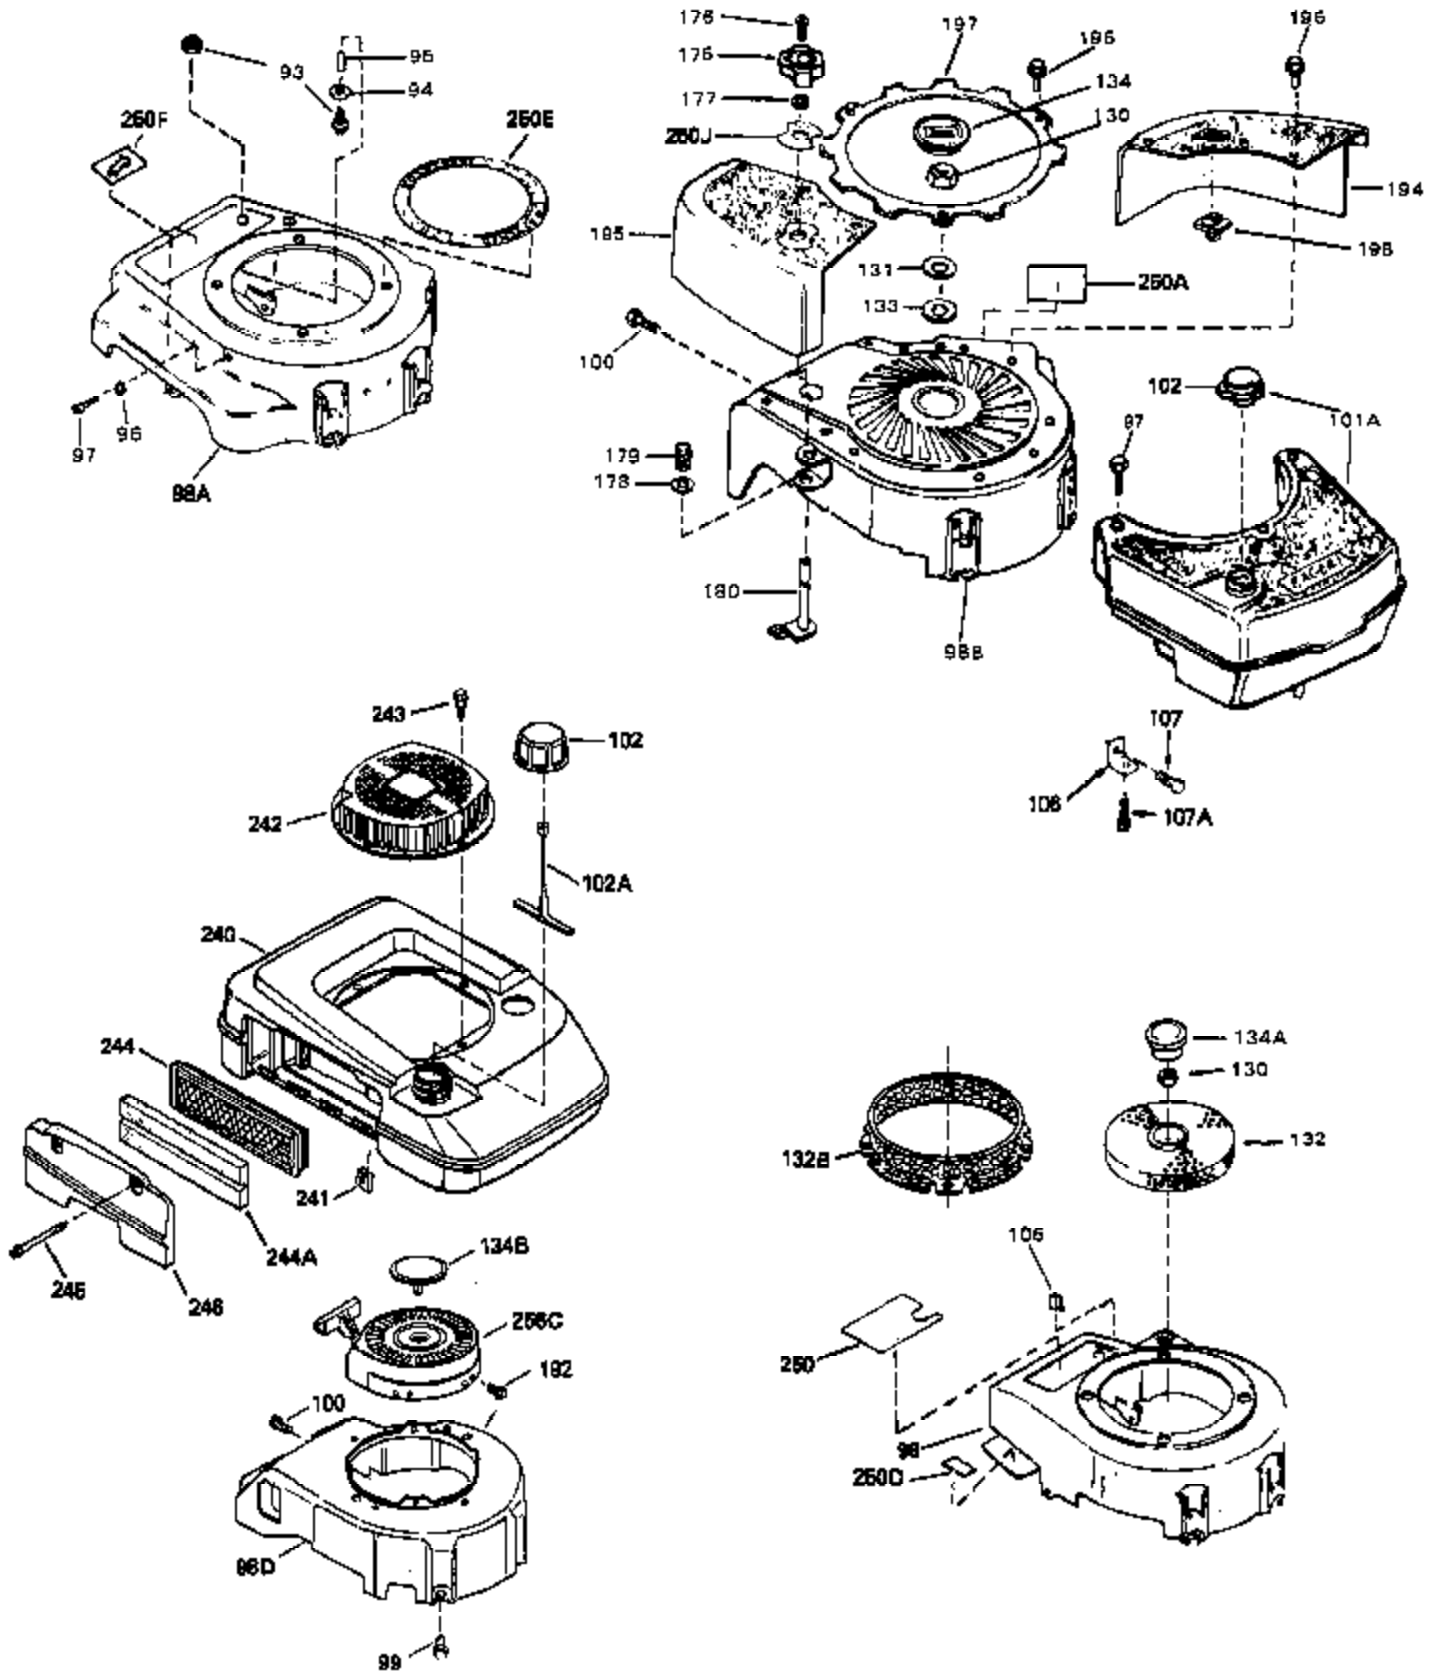

Ref #	Part Number	Qty	Description
97	28763	0	Screw, Hex washer hd. thread-forming, 10-24
98B	34367	0	Housing, Blower
99	650831	0	Screw, Hex washer hd. Powerlok thread,
100	30200	0	Screw
101A	35042A	0	Tank Assy., Fuel (Blue Poly) (1-1/2 qts.)
102	34118	0	Cap, Fuel filler (Red Plastic) (Spurt
102	410144B	0	Cap, Fuel filler (White Plastic) (Std.)
130	650816	0	Nut, Flywheel
131	650815	0	Washer, Belleville
134	34113	0	Plug, Screen
192	650802	0	Screw, Hex washer hd. taptite, 1/4-20 x 5/8
250	34442A	0	Decal, Instruction