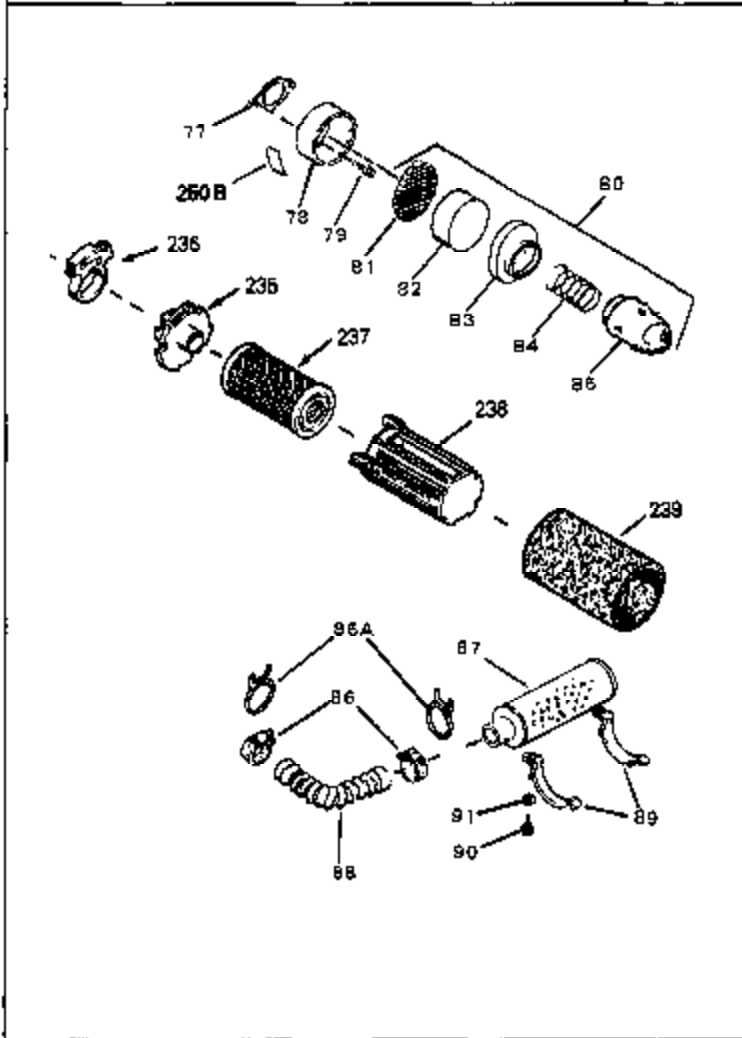

Ref #	Part Number	Qty	Description
108A	33971	0	Knob, Control
109	33970A	0	Control Assy., Speed
110	33802	0	Spring Compression
111	650777	0	Screw, Slotted fil. hd. mach., 6-32 x 7/16
112	650549	0	Screw
113	31342	0	Spring, Compression
114	30200	0	Screw
115	610973	0	Terminal Assy.
118	34371	0	Cover, Speed control
119	650807	0	Screw, Hex washer hd. shoulder, 10-32 x 7/16
120C	34613	0	Muffler
122	33753	0	Plate, Lock
202	30551	0	Spring, Breaker box dust cover
203	610947	0	Cover, Breaker box dust
204	610955	0	Gasket, Dust cover
205	30992	0	Cam, Breaker
207	610385	0	Washer, Terminal
208	610408	0	Nut, Terminal
209	29181	0	Screw & Washer Assy., Breaker
210	610593	0	Screw, Condenser fastening
211	33356	0	Terminal, Ground
214	611006	0	Stator Plate Assy.
215	30549	0	Felt, Cam wiper
239	35435	0	Filter, Pre-Air (Poly)
252	30548B	0	Condenser
253	30547A	0	Contact Assy., Breaker