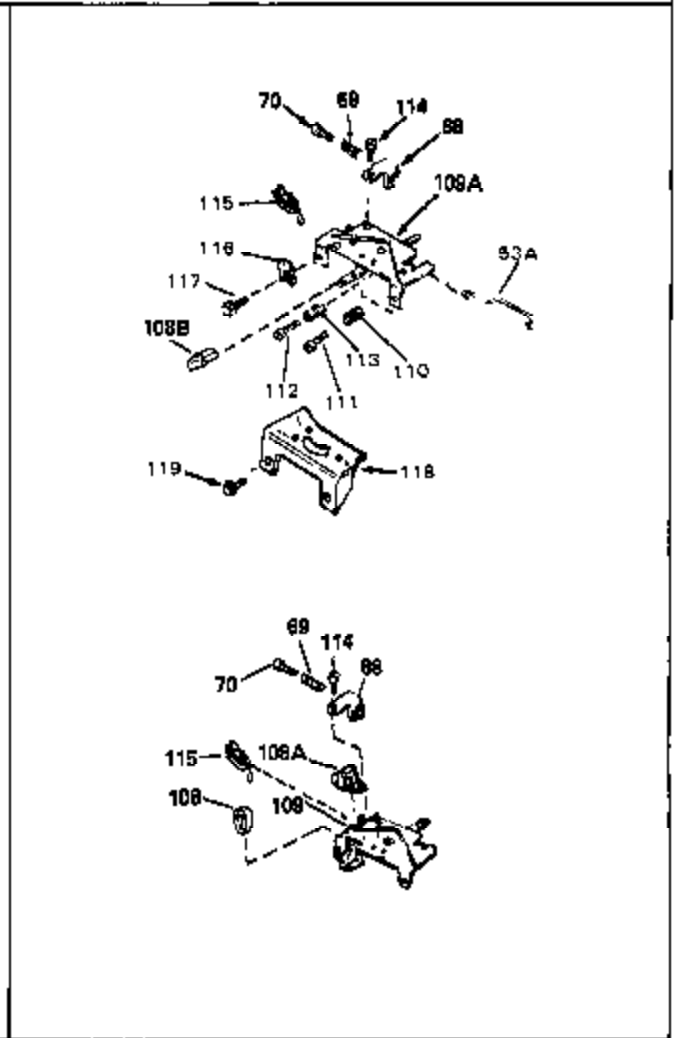

Ref #	Part Number	Qty	Description
108A	33971	0	Knob, Control
109	33970A	0	Control Assy., Speed
110	33802	0	Spring Compression
111	650777	0	Screw, Slotted fil. hd. mach., 6-32 x 7/16
112	650549	0	Screw
113	31342	0	Spring, Compression
114	30200	0	Screw
115	610973	0	Terminal Assy.
118	34371	0	Cover, Speed control
119	650807	0	Screw, Hex washer hd. shoulder, 10-32 x 7/16
120C	34613	0	Muffler
122	33753	0	Plate, Lock
202	30551	0	Spring, Breaker box dust cover
203	610947	0	Cover, Breaker box dust
204	610955	0	Gasket, Dust cover
205	30992	0	Cam, Breaker
207	610385	0	Washer, Terminal
208	610408	0	Nut, Terminal
209	29181	0	Screw & Washer Assy., Breaker
210	610593	0	Screw, Condenser fastening
211	33356	0	Terminal, Ground
214	611006	0	Stator Plate Assy.
215	30549	0	Felt, Cam wiper
239	35435	0	Filter, Pre-Air (Poly)
252	30548B	0	Condenser
253	30547A	0	Contact Assy., Breaker