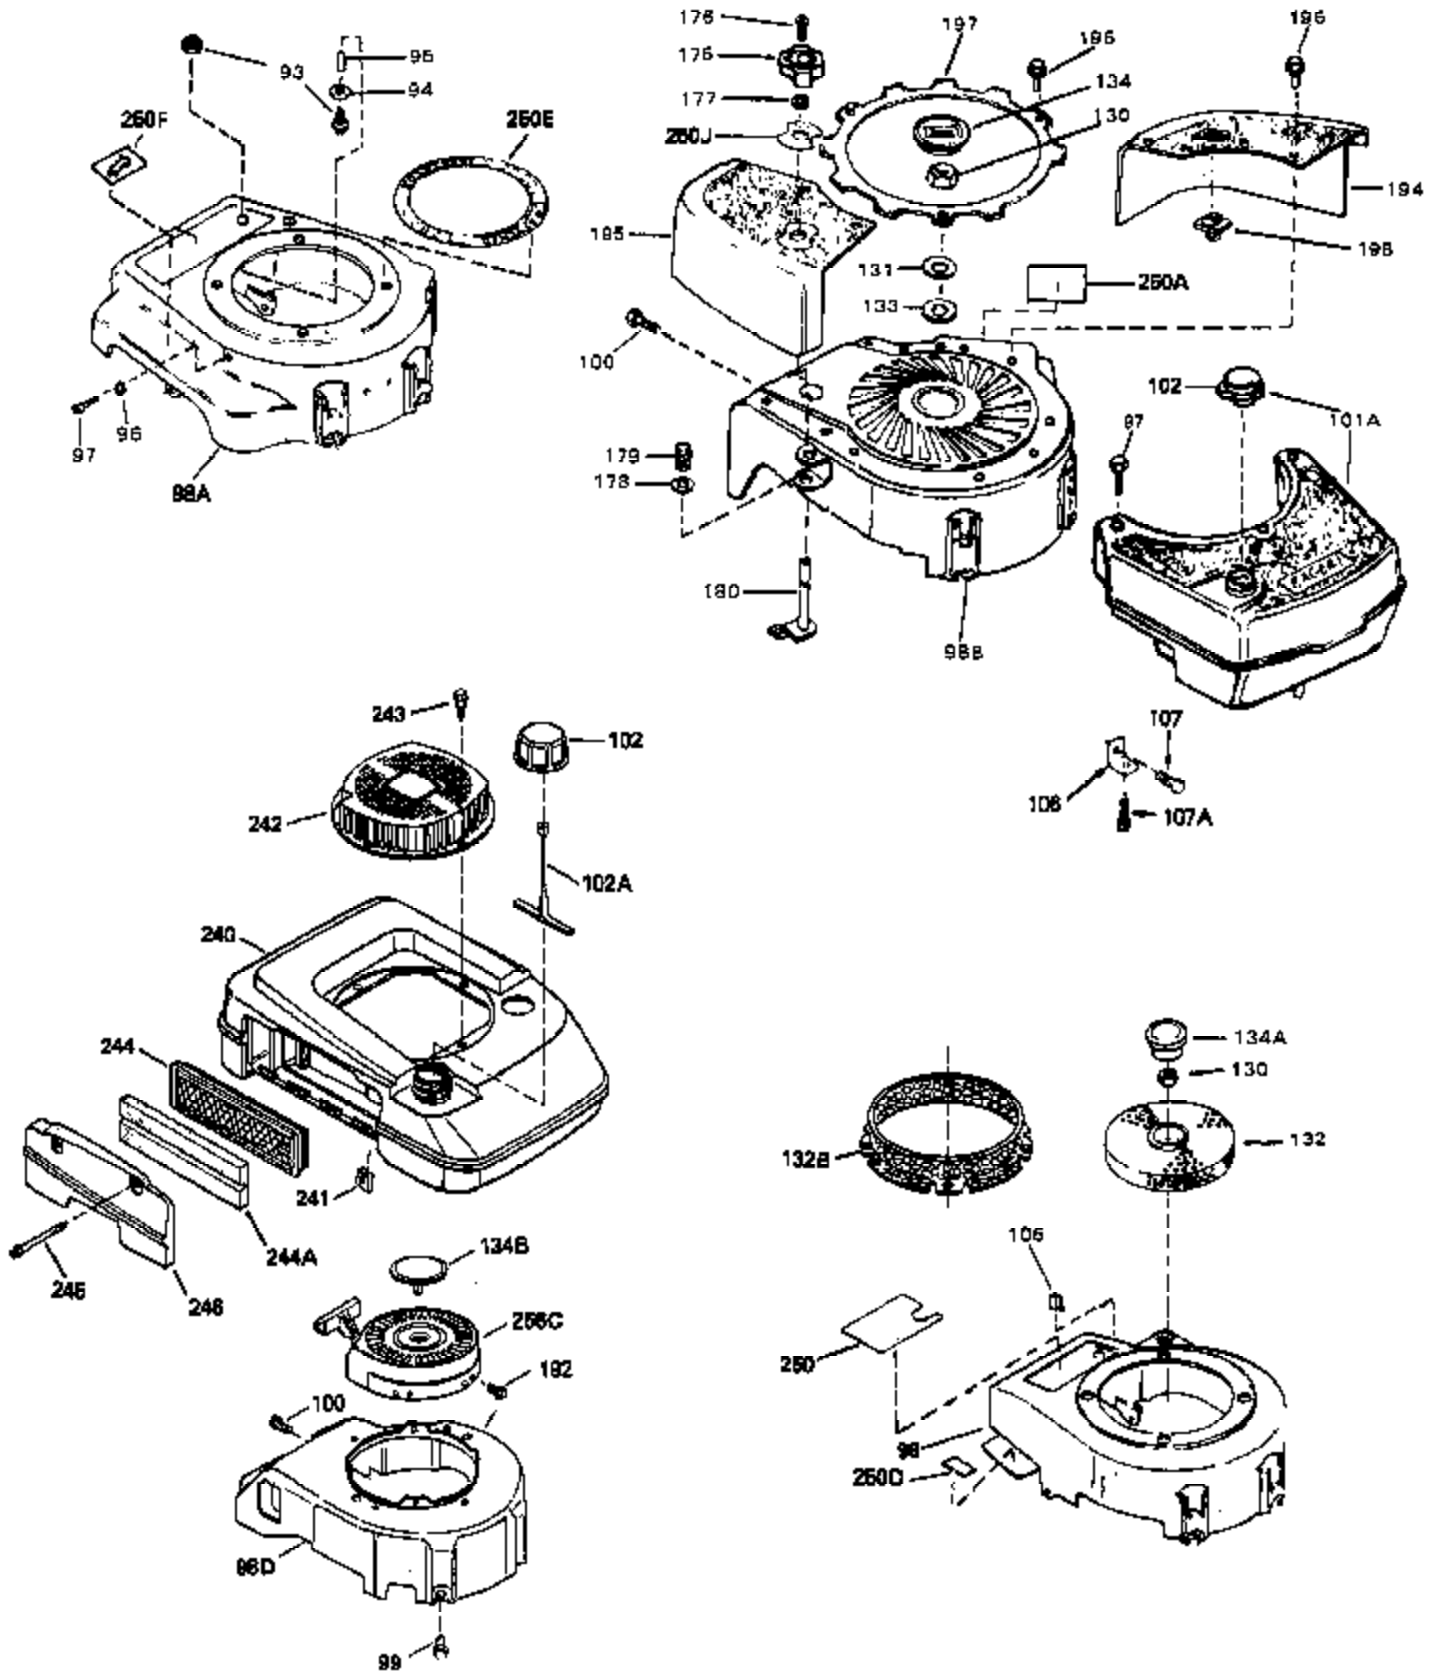

Ref #	Part Number	Qty	Description
98B	34375	0	Housing, Blower
99	650831	0	Screw, Hex washer hd. Powerlok thread,
100	30200	0	Screw
102	34118	0	Cap, Fuel filler (Red Plastic) (Spurt
102	410144B	0	Cap, Fuel filler (White Plastic) (Std.)
130	650816	0	Nut, Flywheel
131	650815	0	Washer, Belleville
134	34113	0	Plug, Screen
192	650802	0	Screw, Hex washer hd. taptite, 1/4-20 x 5/8
250	34442A	0	Decal, Instruction