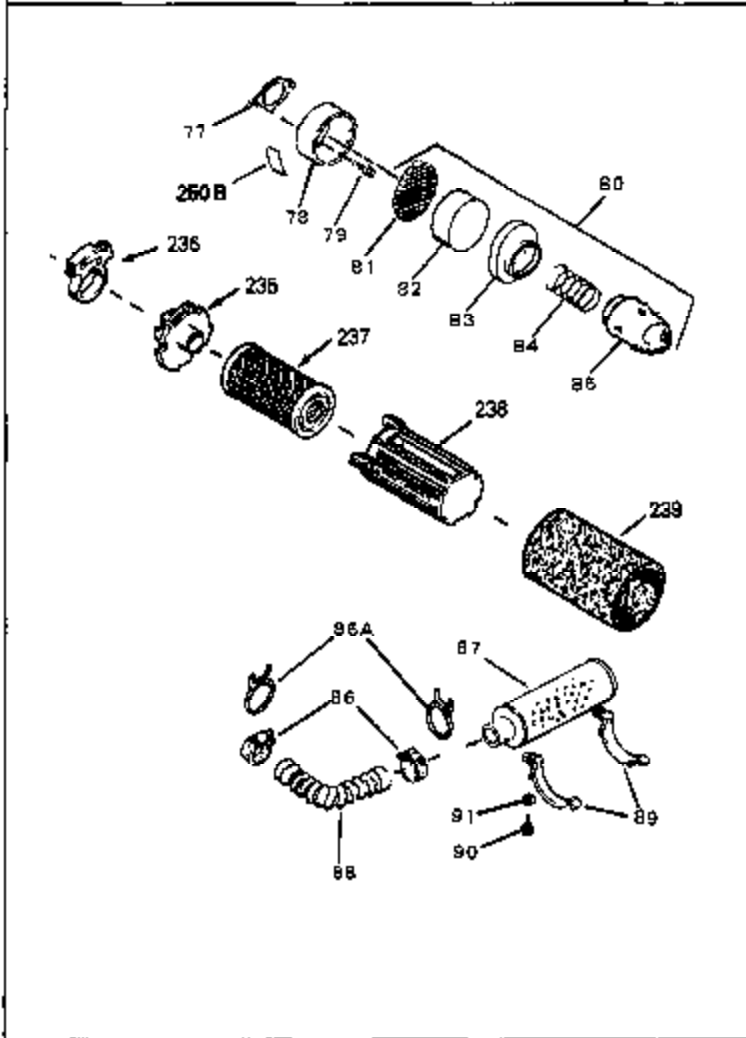

Ref #	Part Number	Qty	Description
108A	33971	0	Knob, Control
109	33970A	0	Control Assy., Speed
110	33802	0	Spring Compression
111	650777	0	Screw, Slotted fil. hd. mach., 6-32 x 7/16
112	650549	0	Screw
113	31342	0	Spring, Compression
114	30200	0	Screw
115	610973	0	Terminal Assy.
118	34371	0	Cover, Speed control
119	650807	0	Screw, Hex washer hd. shoulder, 10-32 x 7/16
120C	34613	0	Muffler
122	33753	0	Plate, Lock
202	30551	0	Spring, Breaker box dust cover
203	610947	0	Cover, Breaker box dust
204	610955	0	Gasket, Dust cover
205	30992	0	Cam, Breaker
207	610385	0	Washer, Terminal
208	610408	0	Nut, Terminal
209	29181	0	Screw & Washer Assy., Breaker
210	610593	0	Screw, Condenser fastening
211	33356	0	Terminal, Ground
214	611006	0	Stator Plate Assy.
215	30549	0	Felt, Cam wiper
239	35435	0	Filter, Pre-Air (Poly)
252	30548B	0	Condenser
253	30547A	0	Contact Assy., Breaker