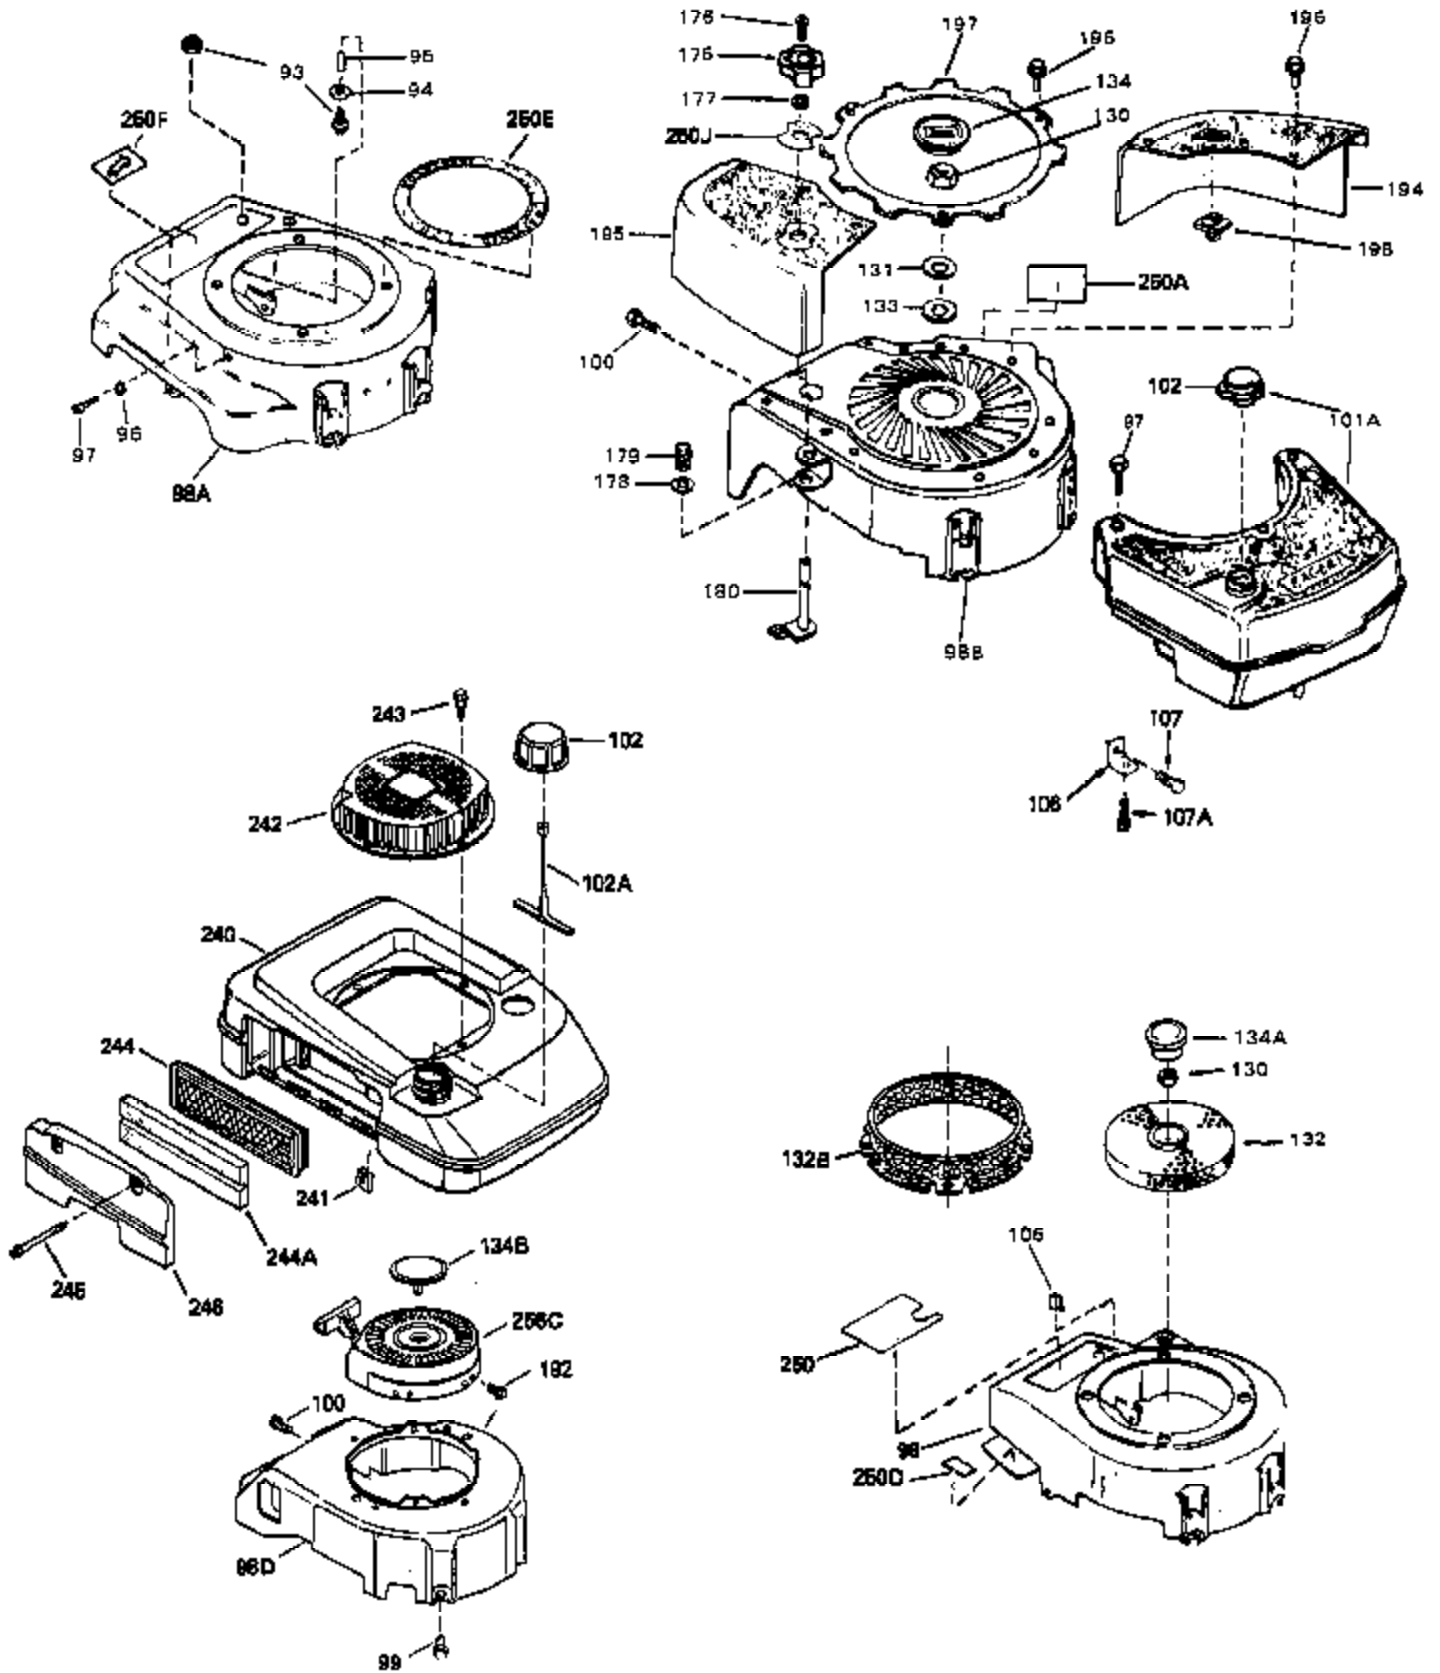

Ref #	Part Number	Qty	Description
1	34959	0	Cylinder Assy. (2-5/8" Bore)
2	26727	0	Pin, Dowel
7	33876	0	Gasket, Stator
50	34215	0	Breather Assy.
51	30200	0	Screw
52	32760	0	Gasket, Breather
63	650506	0	Screw
64	631036	0	Shutter, Throttle
65	631530	0	Shaft Assy., Throttle
66	631066	0	Spring, Return
72	650489	0	Screw
92A	34432	0	Wire, Ground (Two female & one double male
115	610973	0	Terminal Assy.
192A	0	0	Rivet, Pop (3/16" Dia.)
192	650802	0	Screw, Hex washer hd. taptite, 1/4-20 x 5/8
252	30548B	0	Condenser
253	30547A	0	Contact Assy., Breaker
256A	590531	0	Starter, Side mount rewind