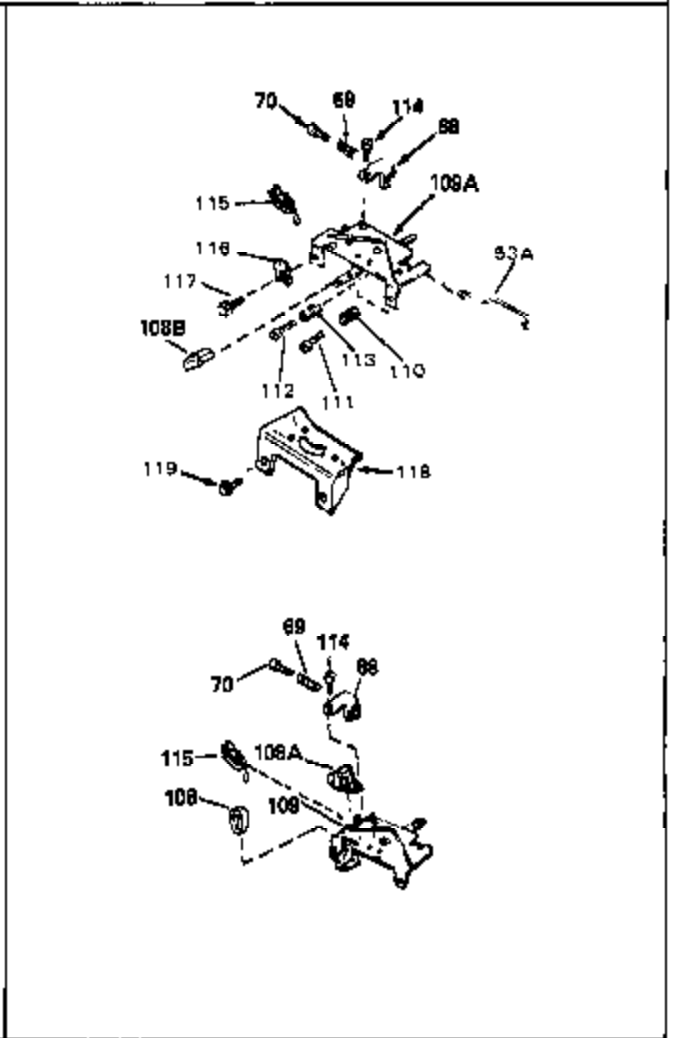

Ref #	Part Number	Qty	Description
108A	33971	0	Knob, Control
109	33970A	0	Control Assy., Speed
110	33802	0	Spring Compression
111	650777	0	Screw, Slotted fil. hd. mach., 6-32 x 7/16
112	650549	0	Screw
113	31342	0	Spring, Compression
114	30200	0	Screw
115	610973	0	Terminal Assy.
118	34371	0	Cover, Speed control
119	650807	0	Screw, Hex washer hd. shoulder, 10-32 x 7/16
120C	34613	0	Muffler
122	33753	0	Plate, Lock
202	30551	0	Spring, Breaker box dust cover
203	610947	0	Cover, Breaker box dust
204	610955	0	Gasket, Dust cover
205	30992	0	Cam, Breaker
207	610385	0	Washer, Terminal
208	610408	0	Nut, Terminal
209	29181	0	Screw & Washer Assy., Breaker
210	610593	0	Screw, Condenser fastening
211	33356	0	Terminal, Ground
214	611006	0	Stator Plate Assy.
215	30549	0	Felt, Cam wiper
239	35435	0	Filter, Pre-Air (Poly)
252	30548B	0	Condenser
253	30547A	0	Contact Assy., Breaker