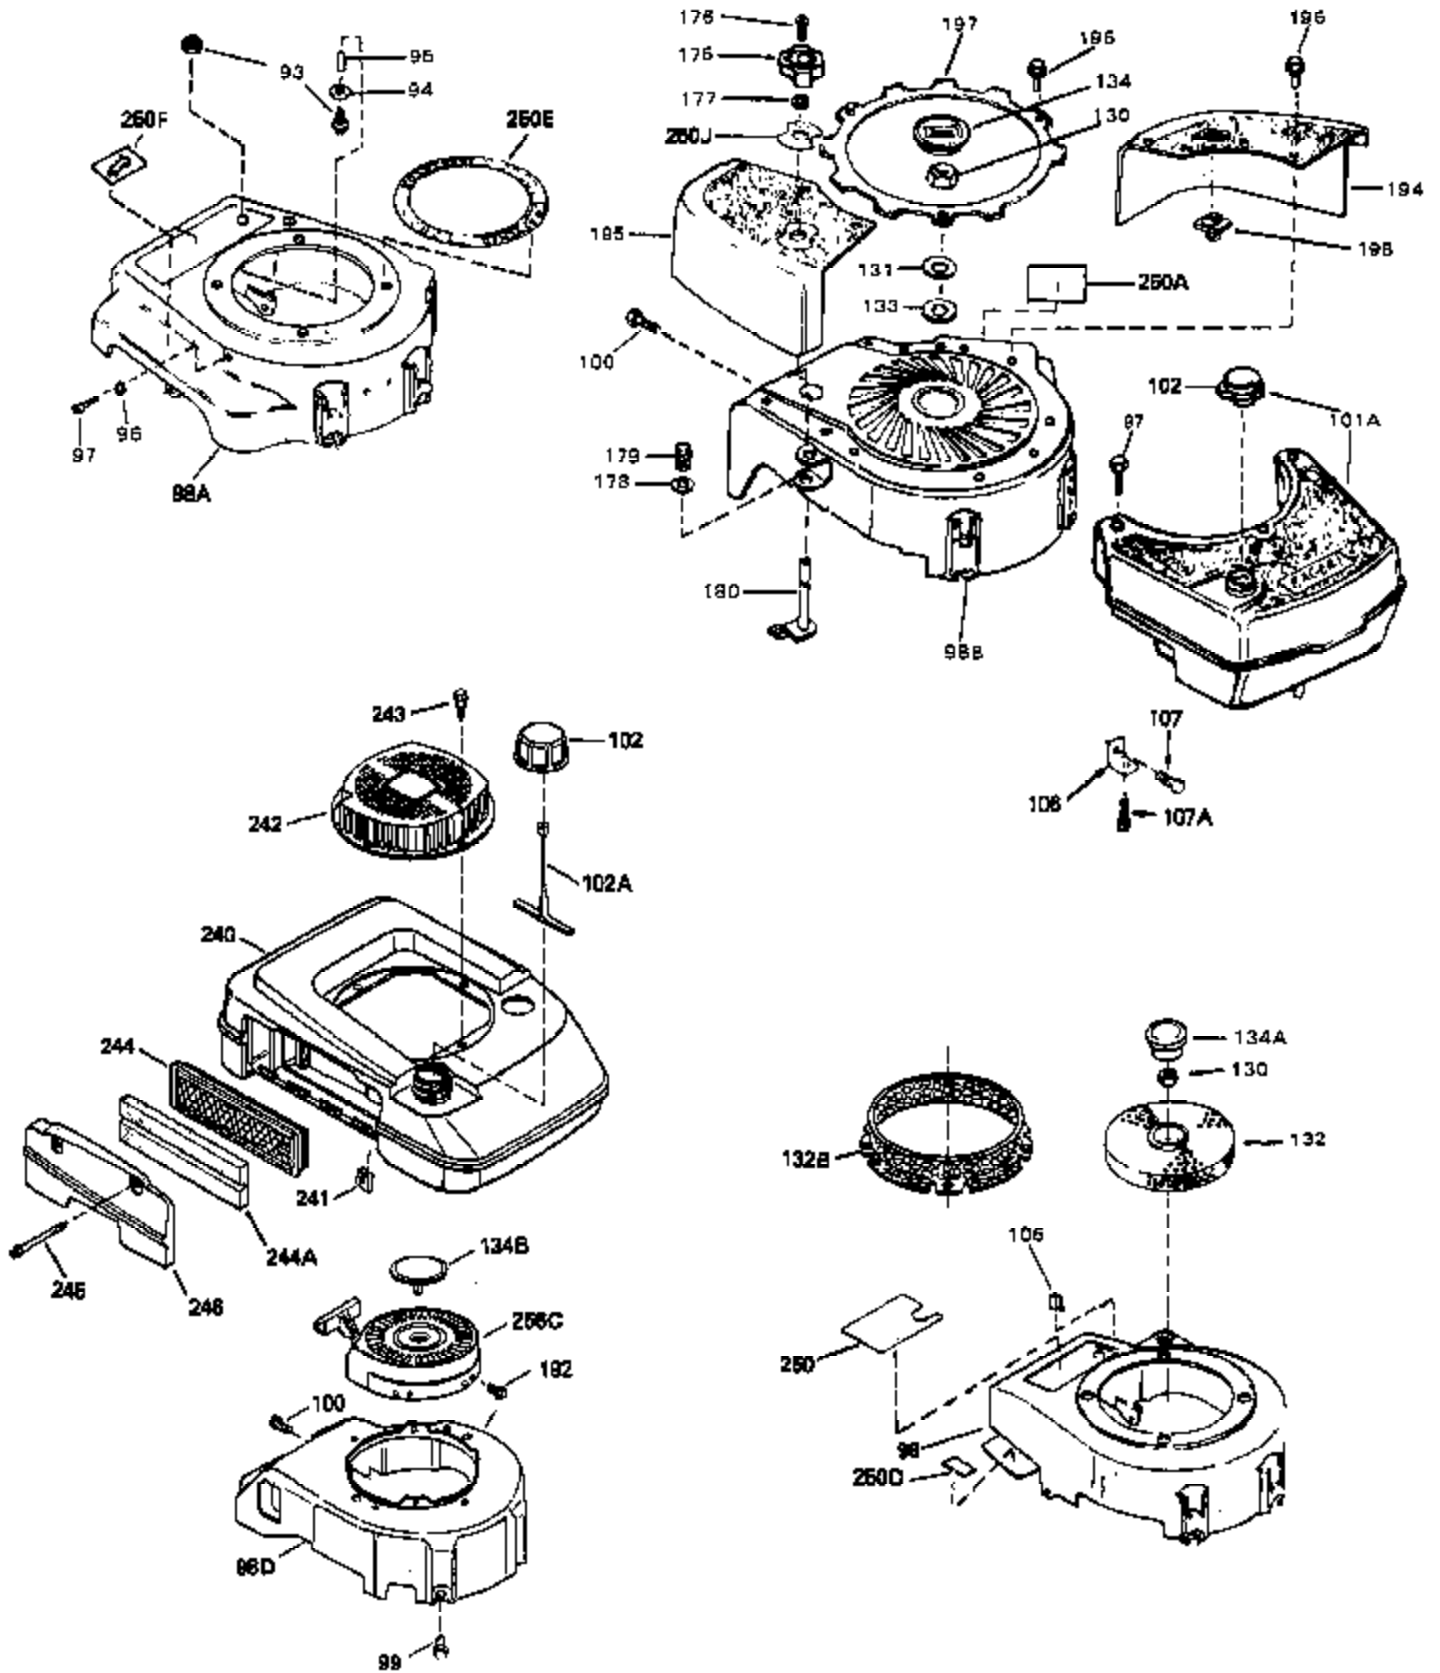

Ref #	Part Number	Qty	Description
98B	34367	0	Housing, Blower
99	650831	0	Screw, Hex washer hd. Powerlok thread,
100	30200	0	Screw
101A	34268	0	Tank Assy., Fuel (Red Poly) (1-1/2 qts.)
102	34118	0	Cap, Fuel filler (Red Plastic) (Spurt
102	410144B	0	Cap, Fuel filler (White Plastic) (Std.)
130	650816	0	Nut, Flywheel
131	650815	0	Washer, Belleville
134	34113	0	Plug, Screen
175	34266	0	Knob, Control
176	650627	0	Screw
177	32309	0	Ring, Retainer
178	650626	0	Washer, Flat
179	32308	0	Spring, Compression
180	34074	0	Lever, Carburetor control
192	650802	0	Screw, Hex washer hd. taptite, 1/4-20 x 5/8
194	34578	0	Cover, Engine (Starter side)
195	34269	0	Cover, Engine (Carb. side)
196	650803	0	Screw, Hex washer hd. self-tap, 10-32 x 7/8
197	34272	0	Ring, Grill
250	34442A	0	Decal, Instruction
250J	34273	0	Decal, Control