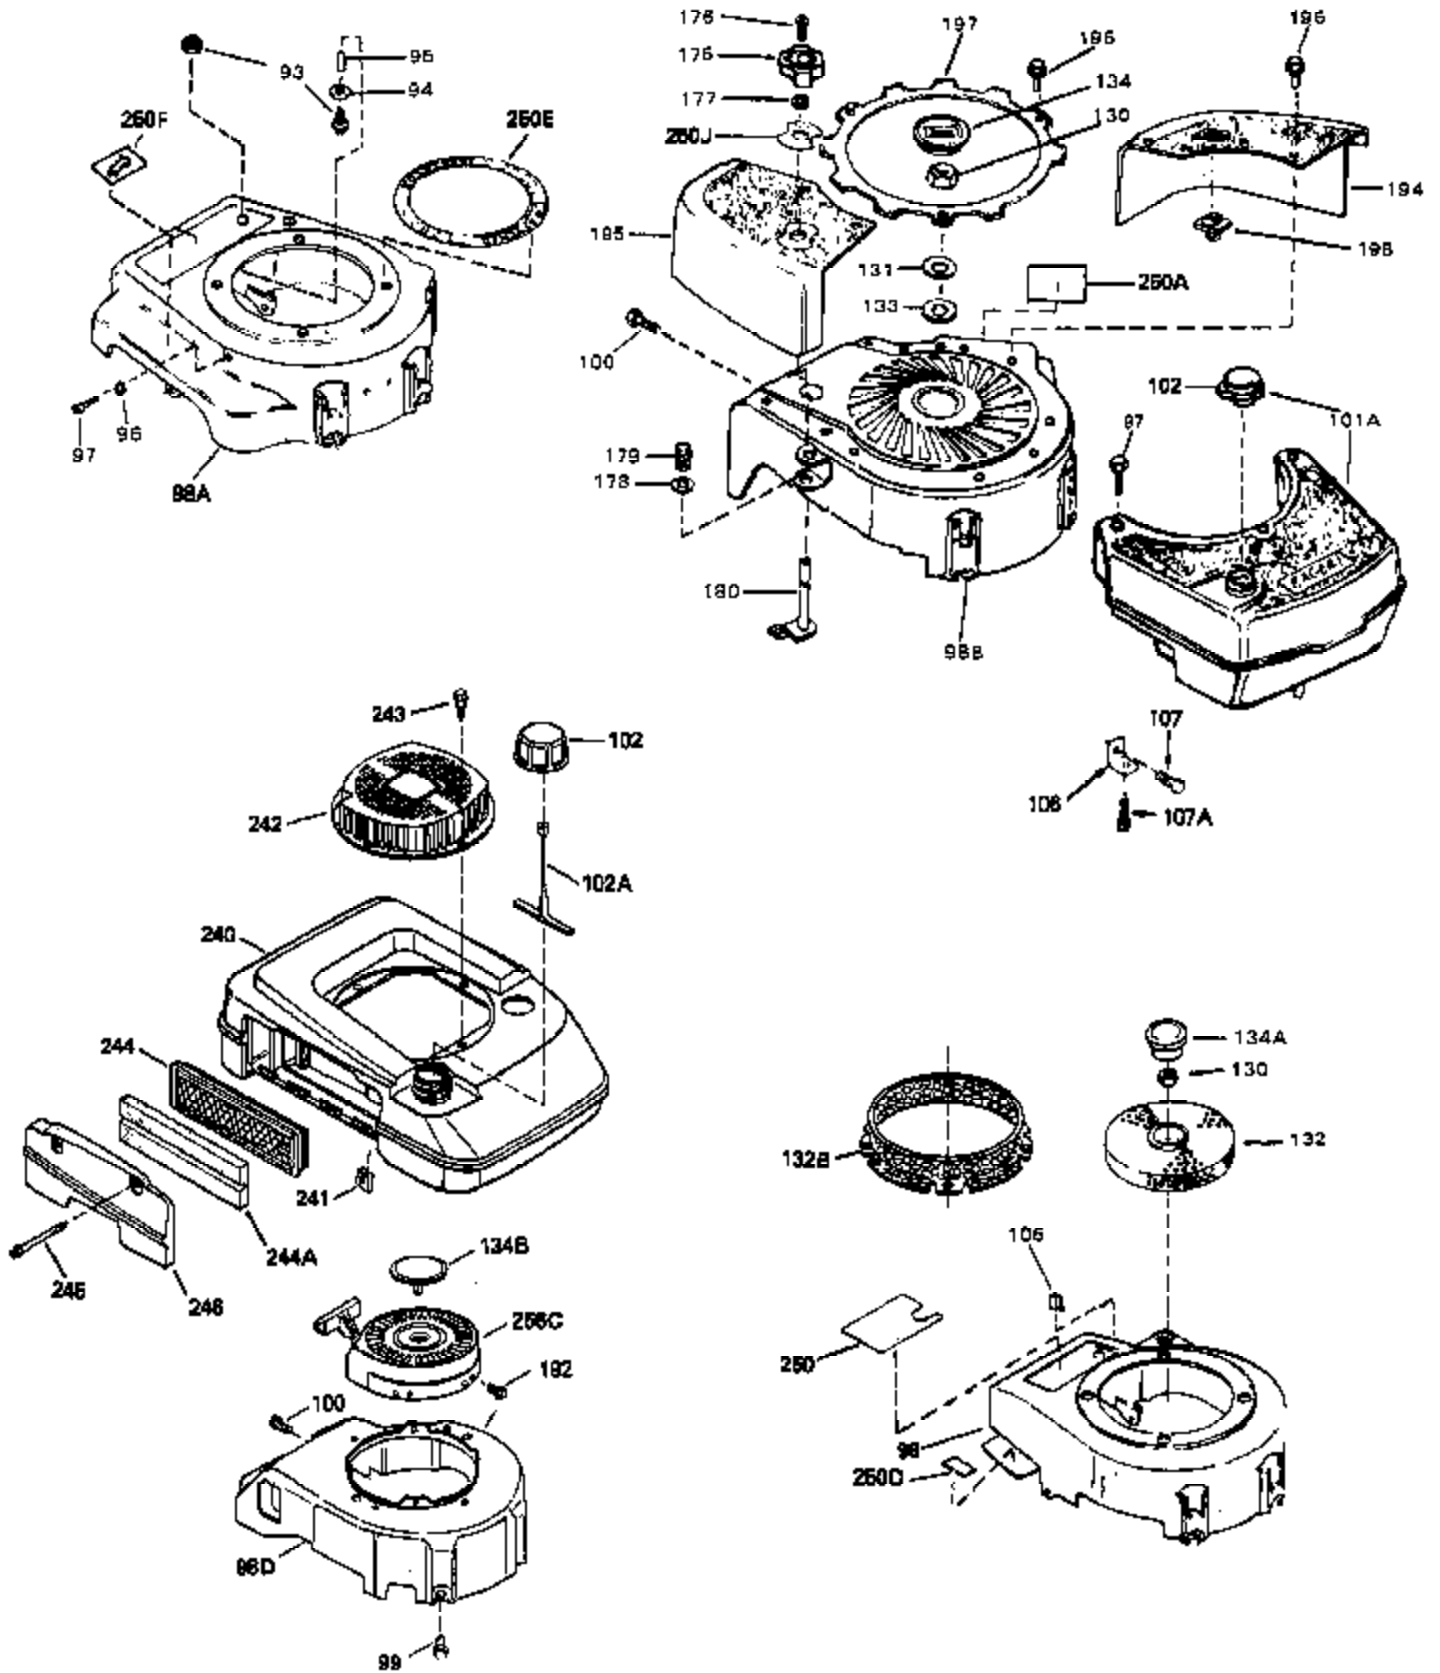

Ref #	Part Number	Qty	Description
97	28763	0	Screw, Hex washer hd. thread-forming, 10-24
99	650831	0	Screw, Hex washer hd. Powerlok thread,
100	30200	0	Screw
101A	35042A	0	Tank Assy., Fuel (Blue Poly) (1-1/2 qts.)
102	34118	0	Cap, Fuel filler (Red Plastic) (Spurt
102	410144B	0	Cap, Fuel filler (White Plastic) (Std.)
130	650816	0	Nut, Flywheel
131	650815	0	Washer, Belleville