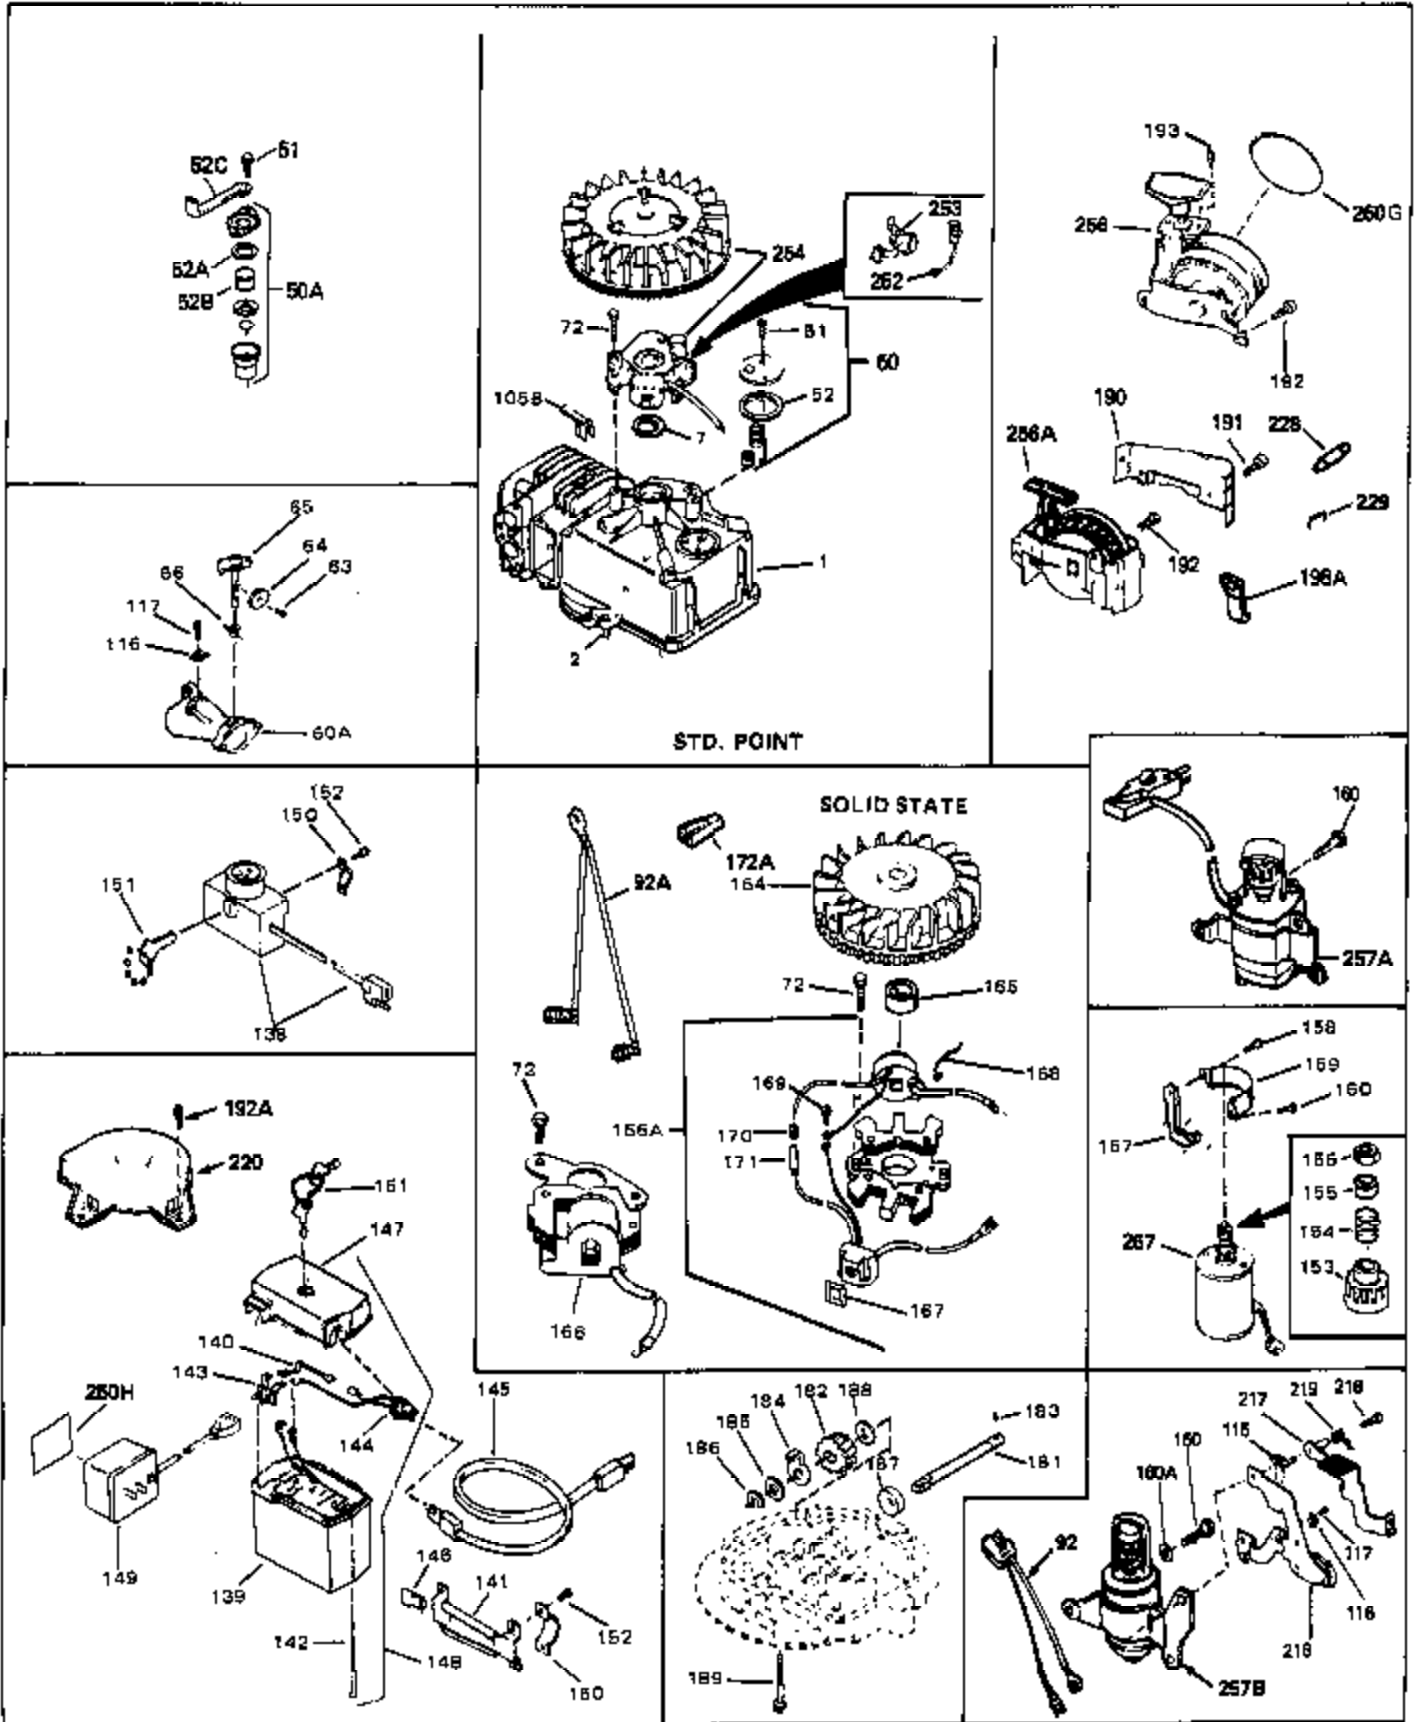

Ref #	Part Number	Qty	Description
1	34959	0	Cylinder Assy. (2-5/8" Bore)
2	26727	0	Pin, Dowel
50	34215	0	Breather Assy.
51	30200	0	Screw
52	32760	0	Gasket, Breather
63	650506	0	Screw
64	631036	0	Shutter, Throttle
65	631530	0	Shaft Assy., Throttle
66	631066	0	Spring, Return
92A	34231	0	Wire, Ground (One female fitting & one
115	610973	0	Terminal Assy.
165	34080	0	Spacer, Flywheel key
192A	0	0	Rivet, Pop (3/16" Dia.)
192	650802	0	Screw, Hex washer hd. taptite, 1/4-20 x 5/8
198A	34372A	0	Bracket Assy., Rope guide
256A	590532	0	Starter, Side mount rewind