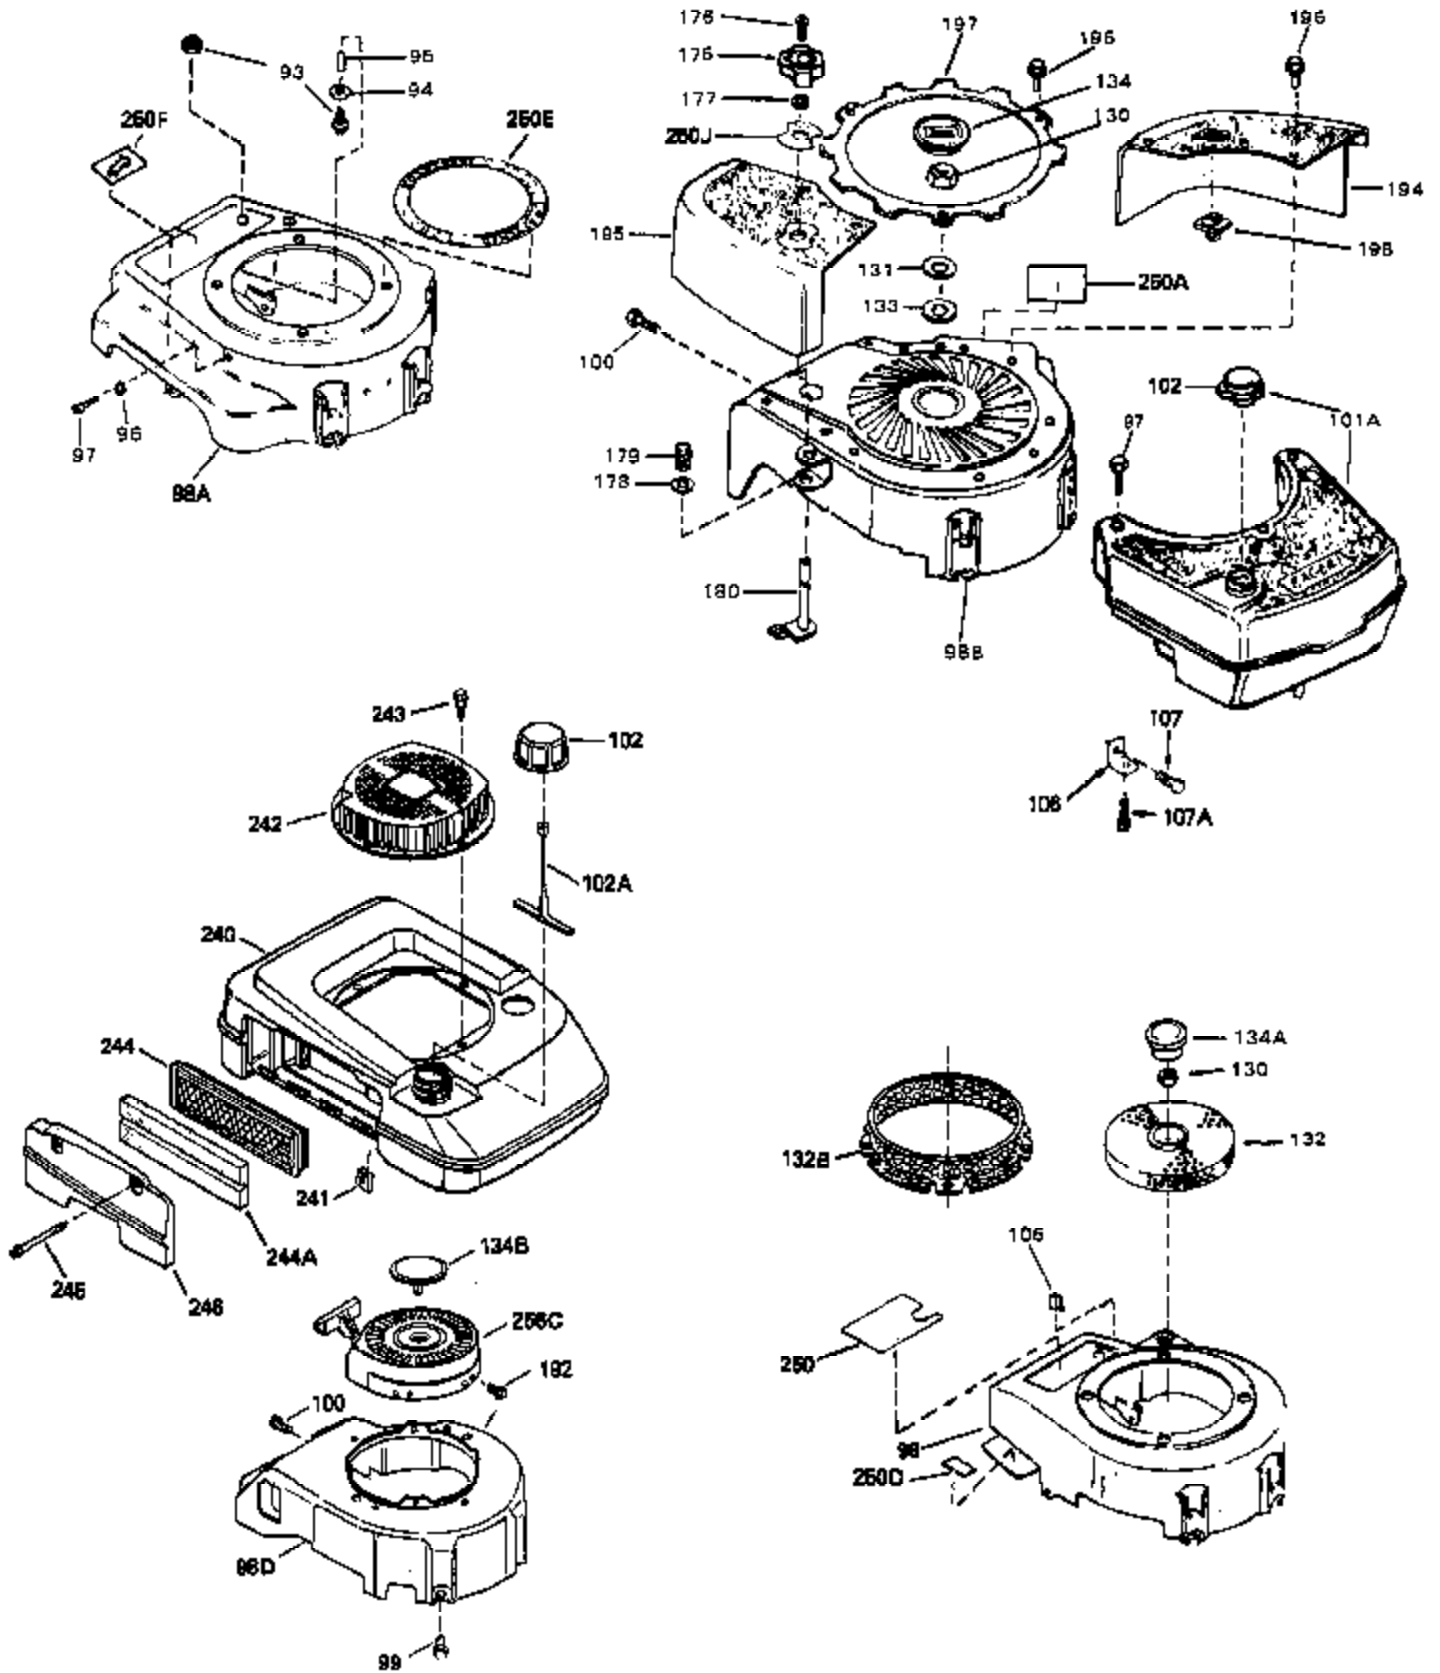

Ref #	Part Number	Qty	Description
98B	34367	0	Housing, Blower
99	650831	0	Screw, Hex washer hd. Powerlok thread,
100	30200	0	Screw
101A	34268	0	Tank Assy., Fuel (Red Poly) (1-1/2 qts.)
102	34118	0	Cap, Fuel filler (Red Plastic) (Spurt
102	410144B	0	Cap, Fuel filler (White Plastic) (Std.)
130	650816	0	Nut, Flywheel
131	650815	0	Washer, Belleville
134	34113	0	Plug, Screen
175	34266	0	Knob, Control
176	650627	0	Screw
177	32309	0	Ring, Retainer
178	650626	0	Washer, Flat
179	32308	0	Spring, Compression
180	34074	0	Lever, Carburetor control
192	650802	0	Screw, Hex washer hd. taptite, 1/4-20 x 5/8
194	34270	0	Cover, Engine (Starter side)
195	34269	0	Cover, Engine (Carb. side)
196	650803	0	Screw, Hex washer hd. self-tap, 10-32 x 7/8
197	34272	0	Ring, Grill
198	34271	0	Pulley Assy., Starter rope
250	34442A	0	Decal, Instruction
250J	34273	0	Decal, Control