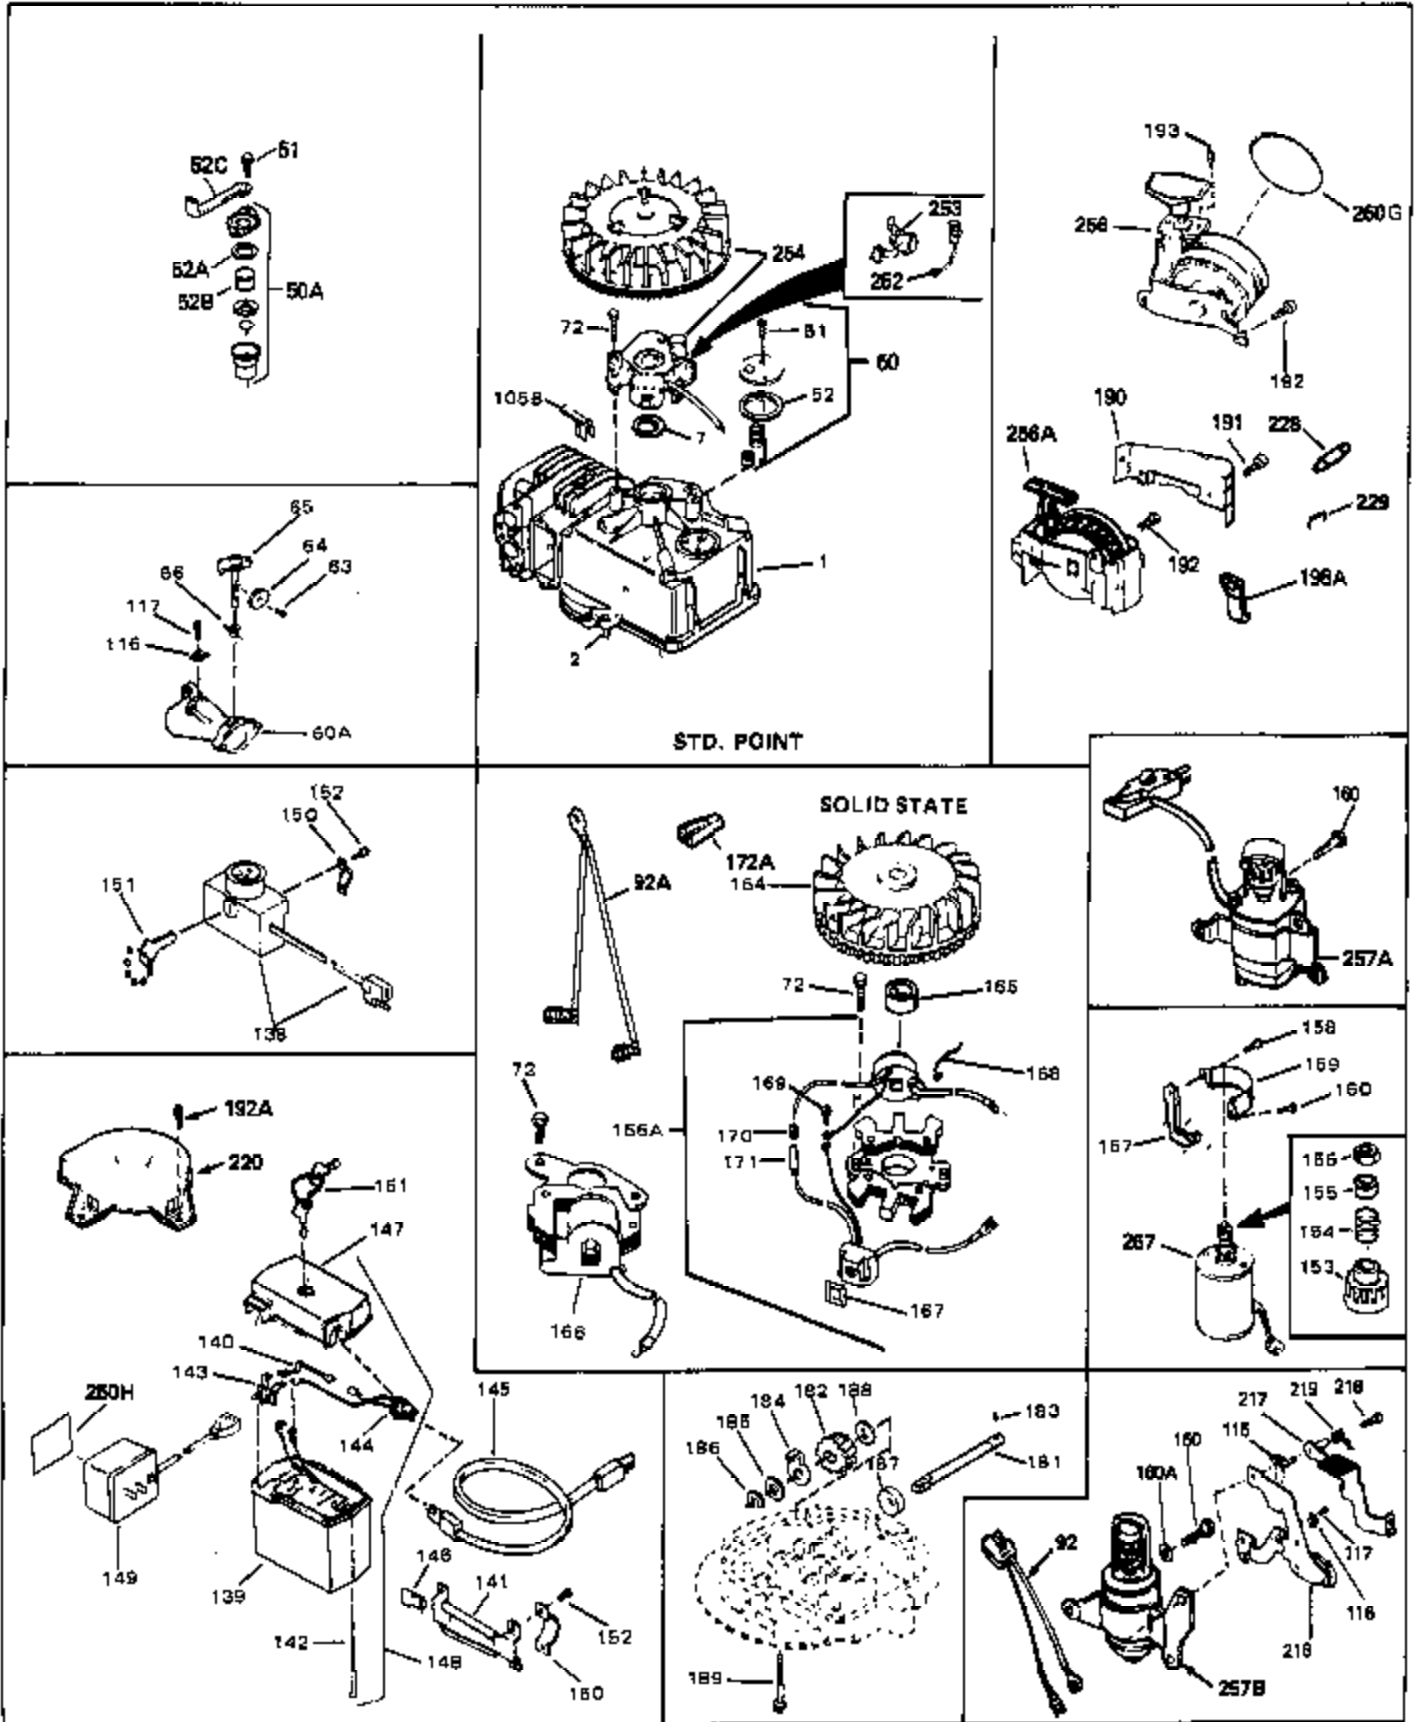

Ref #	Part Number	Qty	Description
1	34959	0	Cylinder Assy. (2-5/8" Bore)
2	26727	0	Pin, Dowel
50	34215	0	Breather Assy.
51	30200	0	Screw
52	32760	0	Gasket, Breather
63	650506	0	Screw
64	631036	0	Shutter, Throttle
65	631530	0	Shaft Assy., Throttle
66	631066	0	Spring, Return
92A	34231	0	Wire, Ground (One female fitting & one
115	610973	0	Terminal Assy.
165	34080	0	Spacer, Flywheel key
192A	0	0	Rivet, Pop (3/16" Dia.)
192	650802	0	Screw, Hex washer hd. taptite, 1/4-20 x 5/8
198A	34372A	0	Bracket Assy., Rope guide
256A	590579	0	Starter, Side mount rewind