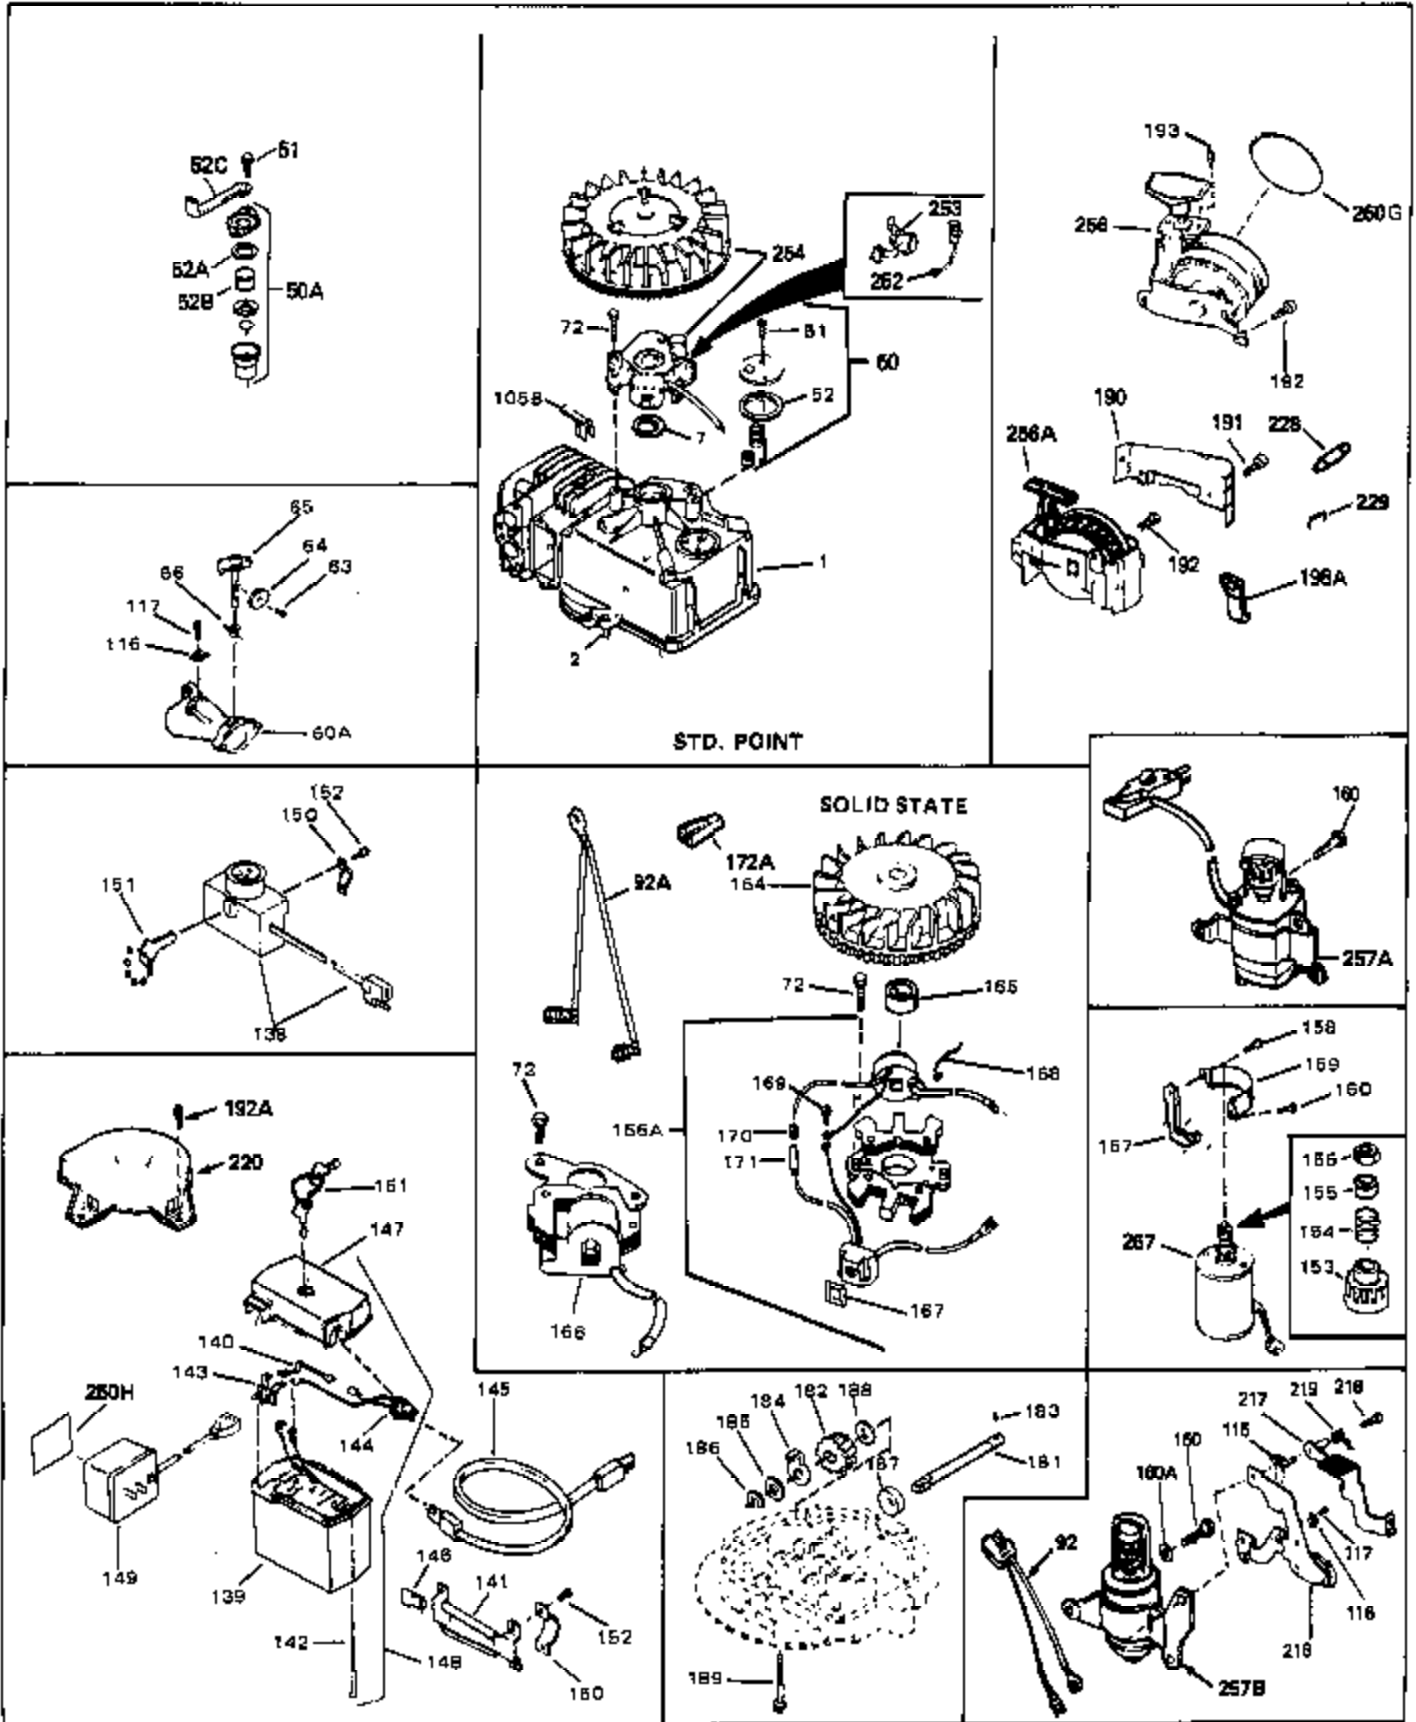

Ref #	Part Number	Qty	Description
1	34959	0	Cylinder Assy. (2-5/8" Bore)
2	26727	0	Pin, Dowel
7	33876	0	Gasket, Stator
50	34215	0	Breather Assy.
51	30200	0	Screw
52	32760	0	Gasket, Breather
63	650506	0	Screw
64	631036	0	Shutter, Throttle
65	631530	0	Shaft Assy., Throttle
66	631066	0	Spring, Return
72	650489	0	Screw
92A	34432	0	Wire, Ground (Two female & one double male
115	610973	0	Terminal Assy.
192A	0	0	Rivet, Pop (3/16" Dia.)
192	650802	0	Screw, Hex washer hd. taptite, 1/4-20 x 5/8
252	30548B	0	Condenser
253	30547A	0	Contact Assy., Breaker
256A	590531	0	Starter, Side mount rewind