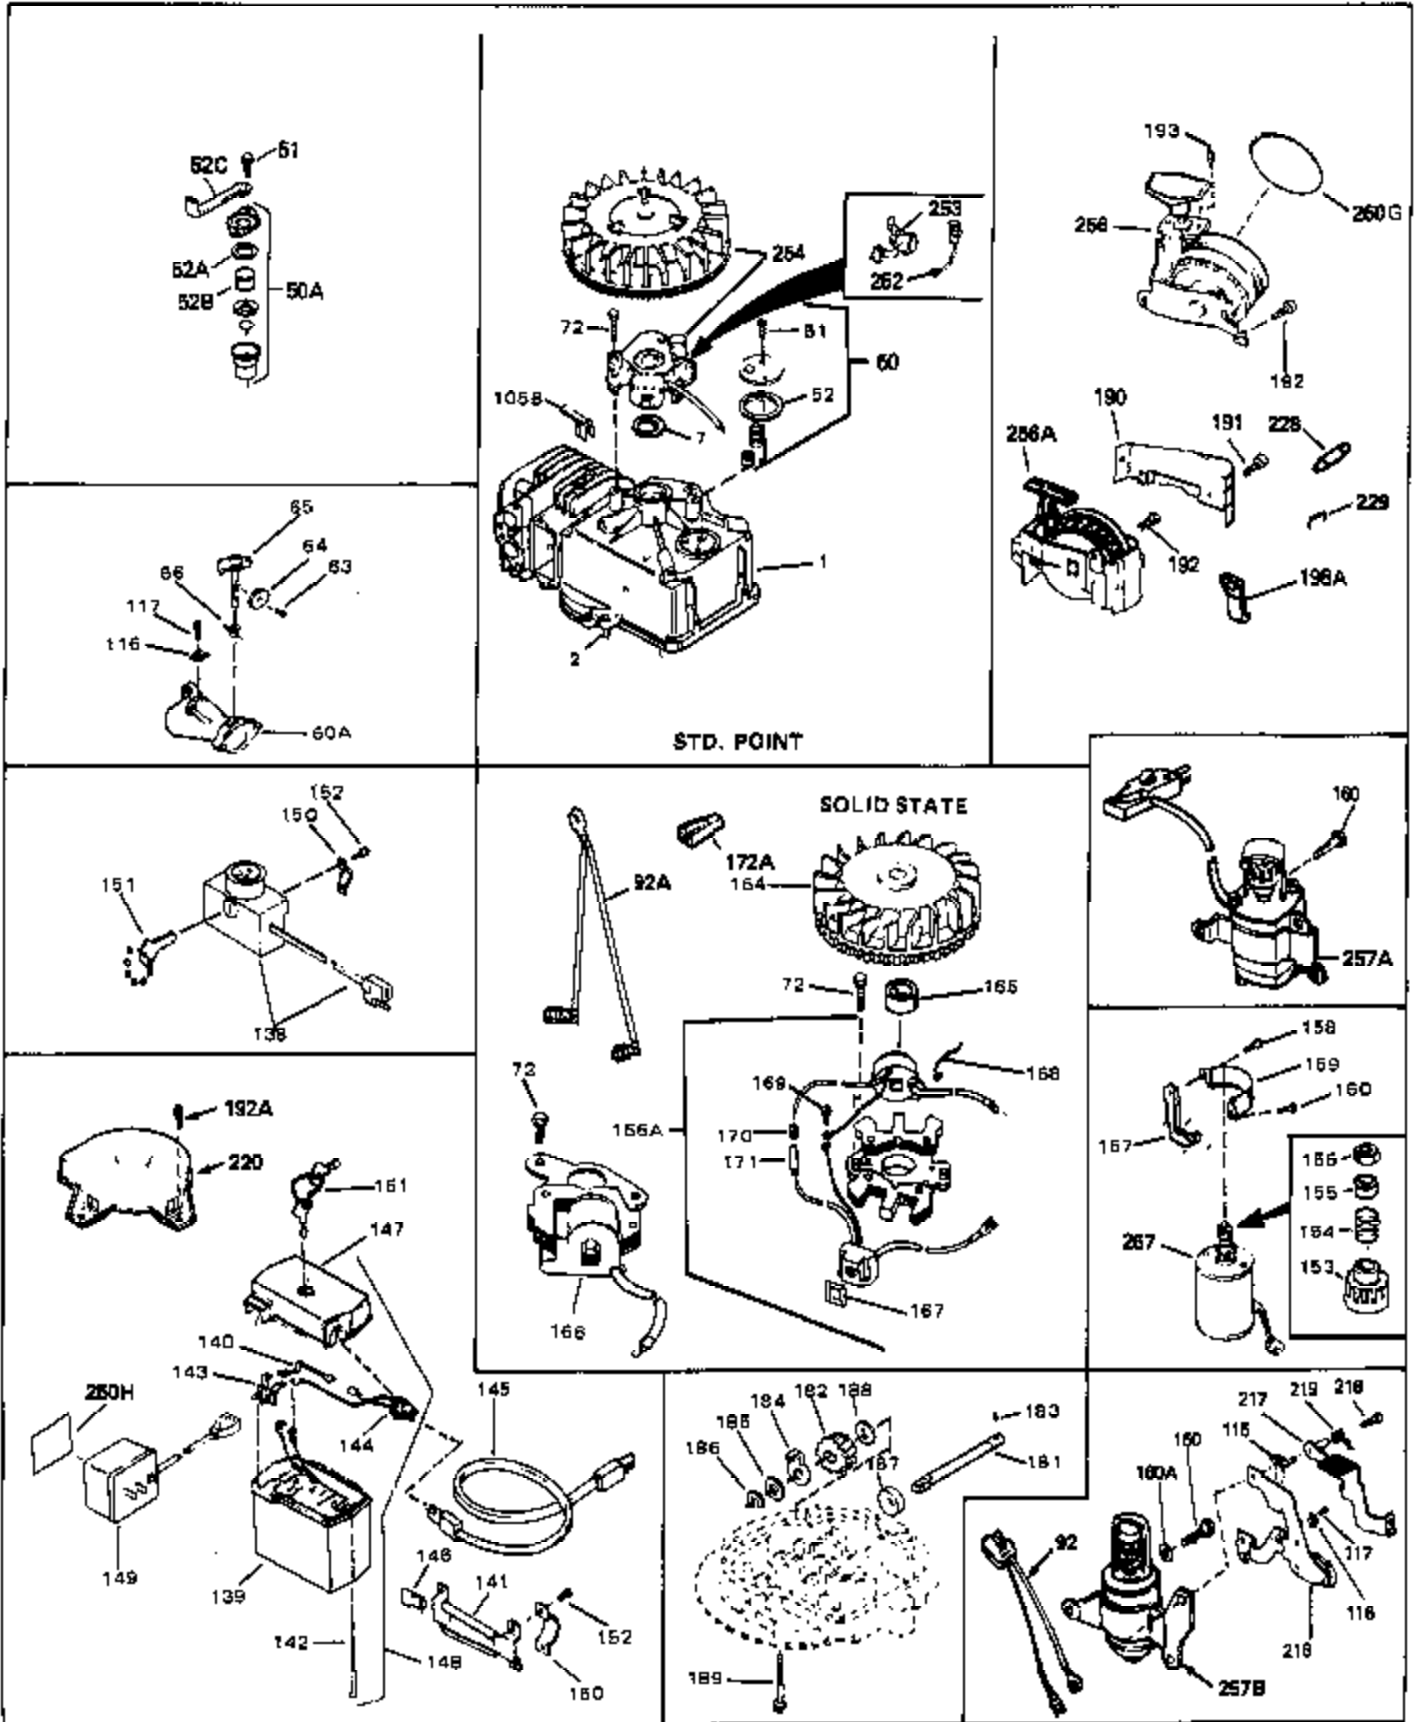

## Engine Parts List #1

Ref #	Part Number	Qty	Description
54	34337	0	Link, Governor spring
55	32755	0	Cover, Valve spring box
56	27234	0	Gasket, Breather cover
57	650128	0	Screw
59	32649	0	Gasket, Intake
60	31384A	0	Pipe, Intake
61	6201	0	Screw
62	650451	0	Screw
67	26756	0	Gasket, Carburetor
71	29752	0	Nut
75	32972	0	Cleaner, Air
76	33168	0	Clamp, Corbin
99	650831	0	Screw, Hex washer hd. Powerlok thread,
100	30200	0	Screw
102	34118	0	Cap, Fuel filler (Red Plastic) (Spurt
102	410144B	0	Cap, Fuel filler (White Plastic) (Std.)
103	29774	0	Line, Fuel (Braided 8.25")
103	30705	0	Line, Fuel (Braided 16")
103	34357	0	Line, Fuel (Epichlorohydrin 6-3/4")
104	26460	0	Clamp, Fuel line
105A	30593	0	Clip, Magneto wire
115	610973	0	Terminal Assy.
121	792005	0	Screw, Hex hd., 1/4-20 x 2-1/2
124	650562	0	Screw
125	34265	0	Gasket, Oil fill tube
125	34282	0	"O" Ring (.612 I.D. x .812 O.D. x .103
126	34264	0	Tube Assy., Oil fill (Plastic)
127	33590	0	"O" Ring
128	34267	0	Dipstick, Oil (Twist Lock)
129A	27276	0	Cover, Spark plug
129	610118	0	Cover, Spark plug
130	650816	0	Nut, Flywheel
131	650815	0	Washer, Belleville
161	34353	0	Primer Assy.
162	32180C	0	Line, Primer
165	34080	0	Spacer, Flywheel key
192A	0	0	Rivet, Pop (3/16" Dia.)
199	650814	0	Screw, Hex hd. Sems, 10-24 x 1
200	611046A	0	Flywheel
201	34443A	0	Solid State Assy.
201	730207	0	Magneto-to-Solid State Conversion Kit
251	631021	0	Inlet Needle, Seat & Clip Assy.
255	632086	0	Carburetor
258	33238C	0	Gasket Set