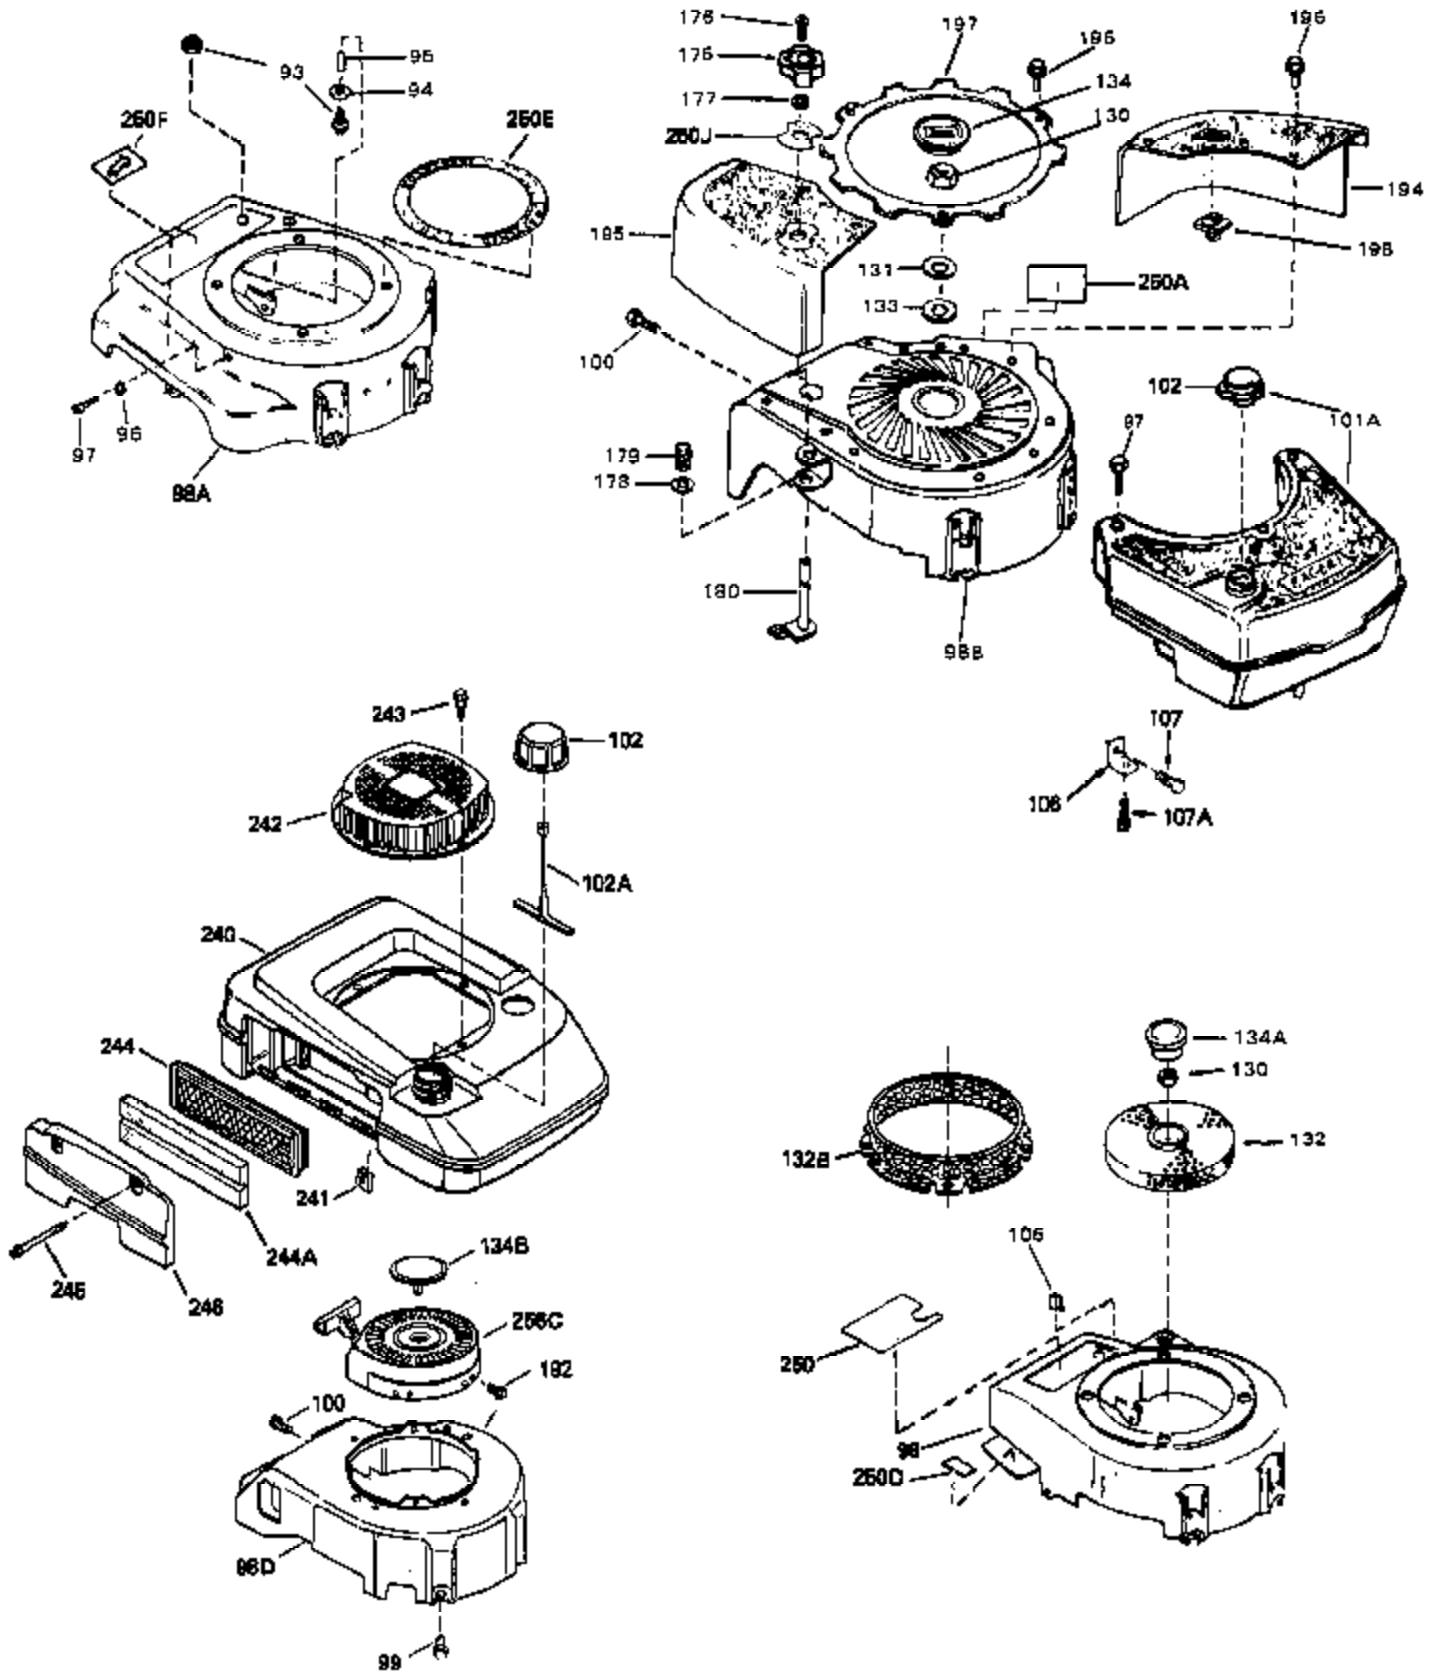

Ref #	Part Number	Qty	Description
97	28763	0	Screw, Hex washer hd. thread-forming, 10-24
98B	34367	0	Housing, Blower
99	650831	0	Screw, Hex washer hd. Powerlok thread,
100	30200	0	Screw
101A	35042A	0	Tank Assy., Fuel (Blue Poly) (1-1/2 qts.)
102	34118	0	Cap, Fuel filler (Red Plastic) (Spurt
102	410144B	0	Cap, Fuel filler (White Plastic) (Std.)
130	650816	0	Nut, Flywheel
131	650815	0	Washer, Belleville
134	34113	0	Plug, Screen
192	650802	0	Screw, Hex washer hd. taptite, 1/4-20 x 5/8
250	34442A	0	Decal, Instruction