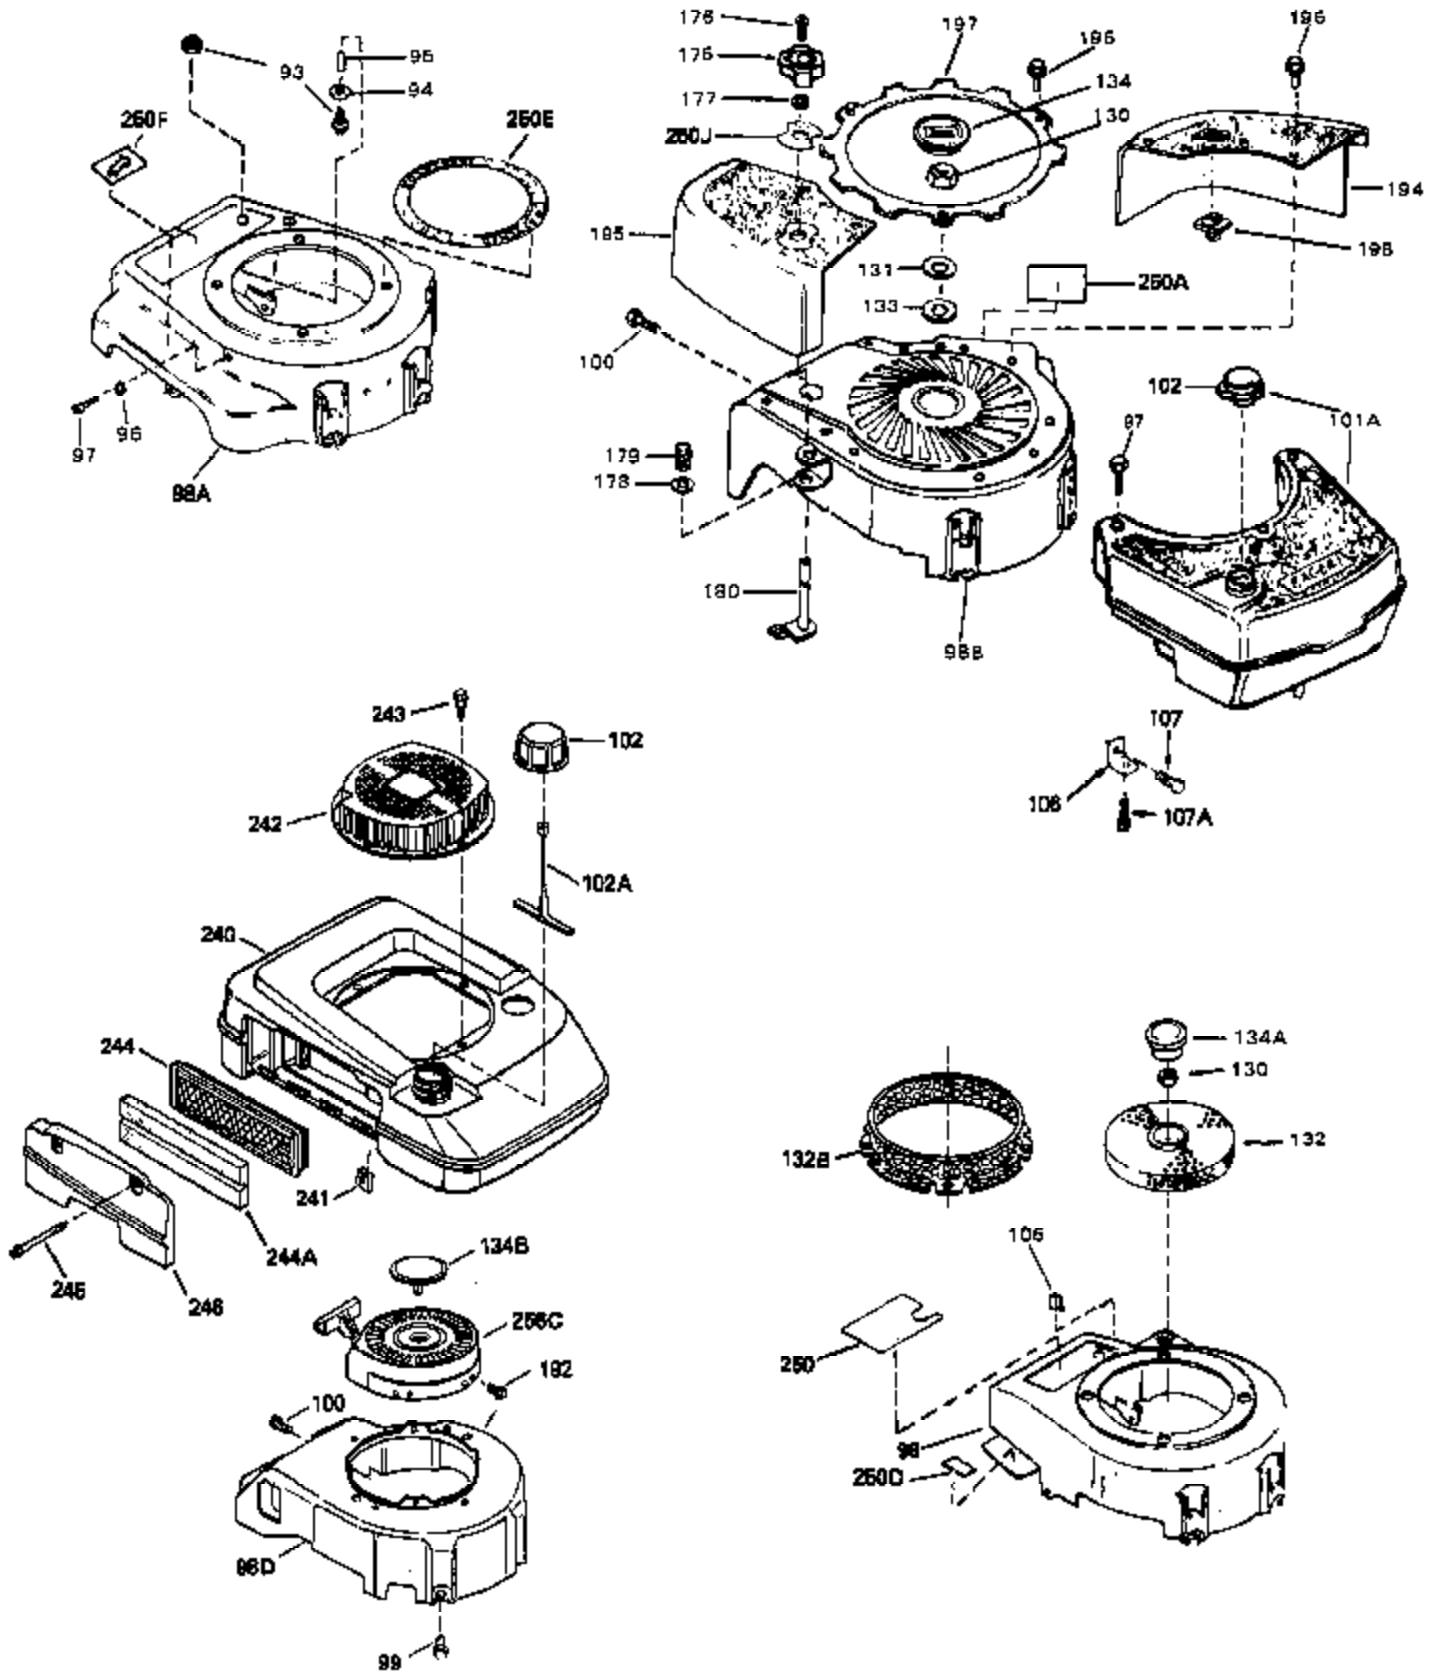

Ref #	Part Number	Qty	Description
54	34337	0	Link, Governor spring
55	32755	0	Cover, Valve spring box
56	27234	0	Gasket, Breather cover
57	650128	0	Screw
59	32649	0	Gasket, Intake
60	31384A	0	Pipe, Intake
61	6201	0	Screw
62	650451	0	Screw
67	26756	0	Gasket, Carburetor
71	29752	0	Nut
75	32972	0	Cleaner, Air
76	33168	0	Clamp, Corbin
99	650831	0	Screw, Hex washer hd. Powerlok thread,
102	34118	0	Cap, Fuel filler (Red Plastic) (Spurt
102	410144B	0	Cap, Fuel filler (White Plastic) (Std.)
103	29774	0	Line, Fuel (Braided 8.25")
103	30705	0	Line, Fuel (Braided 16")
103	34357	0	Line, Fuel (Epichlorohydrin 6-3/4")
104	26460	0	Clamp, Fuel line
105A	30593	0	Clip, Magneto wire
115	610973	0	Terminal Assy.
121	792005	0	Screw, Hex hd., 1/4-20 x 2-1/2
125	34282	0	"O" Ring (.612 I.D. x .812 O.D. x .103
126	34207A	0	Tube, Oil filler
127	33590	0	"O" Ring
128	34267	0	Dipstick, Oil (Twist Lock)
129	610118	0	Cover, Spark plug
129A	27276	0	Cover, Spark plug
130	650607	0	Nut, Flywheel
131	650815	0	Washer, Belleville
133	650791	0	Washer, Belleville
161	34353	0	Primer Assy.
162	32180C	0	Line, Primer
165	34080	0	Spacer, Flywheel key
192A	0	0	Rivet, Pop (3/16" Dia.)
201	730207	0	Magneto-to-Solid State Conversion Kit
251	631021	0	Inlet Needle, Seat & Clip Assy.
255	632053	0	Carburetor
258	33238C	0	Gasket Set

Ref #	Part Number	Qty	Description
1	33404A	0	Cylinder Assy. (2-5/8" Bore)
2	26727	0	Pin, Dowel
50	34215	0	Breather Assy.
51	30200	0	Screw
52	32760	0	Gasket, Breather
63	650506	0	Screw
64	631036	0	Shutter, Throttle
65	631530	0	Shaft Assy., Throttle
66	631066	0	Spring, Return
72	650167	0	Screw, Hex hd. Sems, 1/4-20 x 1/2
92A	34231	0	Wire, Ground (One female fitting & one
115	610973	0	Terminal Assy.
164	610782B	0	Flywheel (Solid state)
165	34080	0	Spacer, Flywheel key
166	610946A	0	Stator Plate Assy. (Solid State)
190	34239	0	Guard, Starter
191	34309	0	Stud
192A	0	0	Rivet, Pop (3/16" Dia.)
192	650802	0	Screw, Hex washer hd. taptite, 1/4-20 x 5/8
256A	590531	0	Starter, Side mount rewind