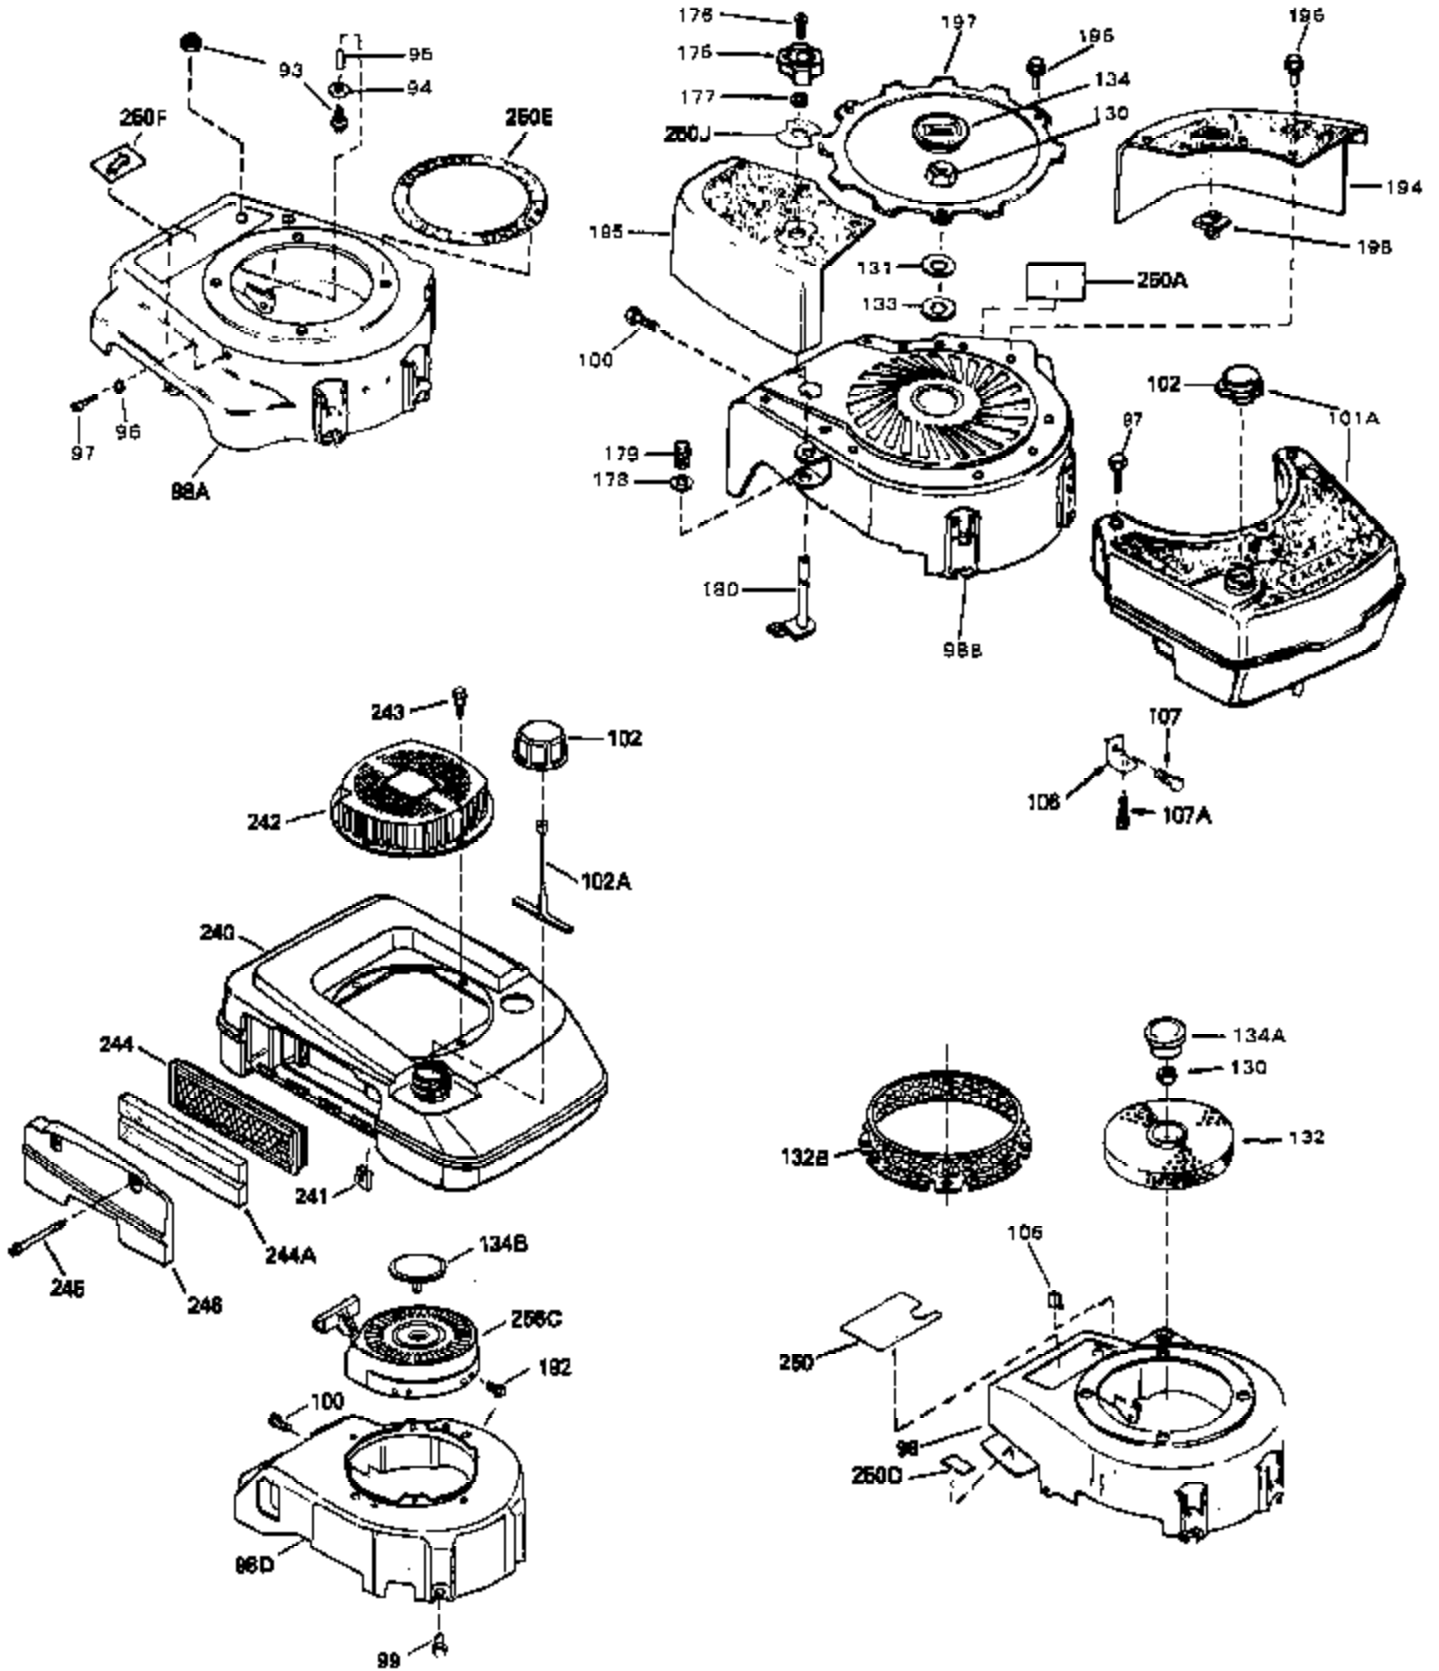

Ref #	Part Number	Qty	Description
98B	34375	0	Housing, Blower
99	650831	0	Screw, Hex washer hd. Powerlok thread,
100	30200	0	Screw
102	34118	0	Cap, Fuel filler (Red Plastic) (Spurt
102	410144B	0	Cap, Fuel filler (White Plastic) (Std.)
130	650816	0	Nut, Flywheel
131	650815	0	Washer, Belleville
134	34113	0	Plug, Screen
192	650802	0	Screw, Hex washer hd. taptite, 1/4-20 x 5/8
250	34442A	0	Decal, Instruction