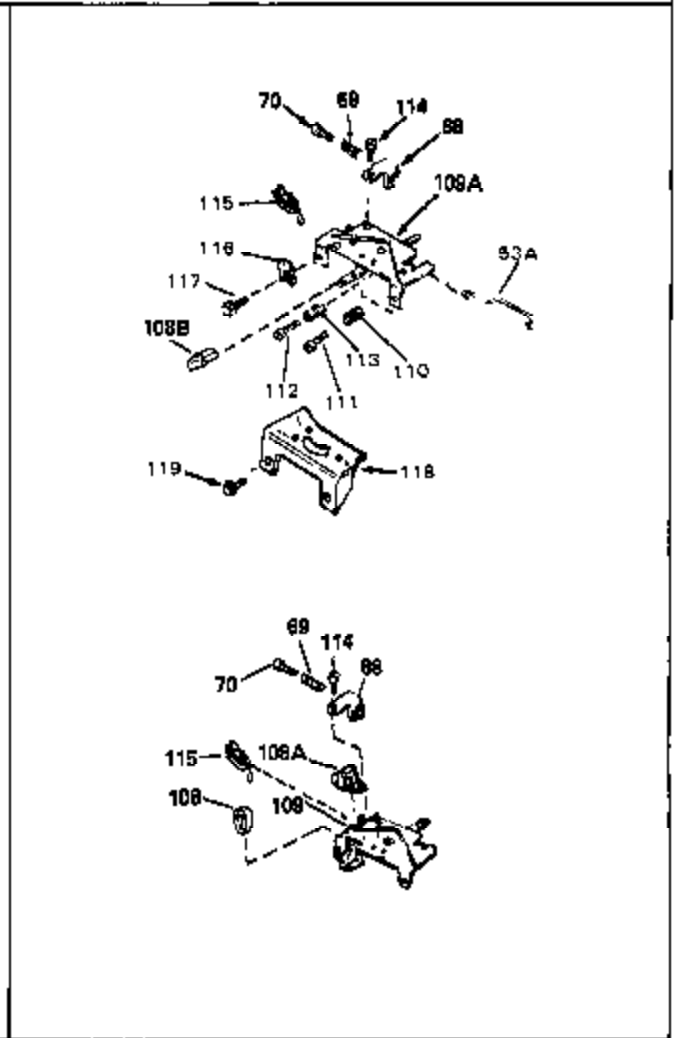

Ref #	Part Number	Qty	Description
108A	33971	0	Knob, Control
109	33970A	0	Control Assy., Speed
110	33802	0	Spring Compression
111	650777	0	Screw, Slotted fil. hd. mach., 6-32 x 7/16
112	650549	0	Screw
113	31342	0	Spring, Compression
114	30200	0	Screw
115	610973	0	Terminal Assy.
118	34371	0	Cover, Speed control
119	650807	0	Screw, Hex washer hd. shoulder, 10-32 x 7/16
120B	33556	0	Muffler
122	33753	0	Plate, Lock
239	35435	0	Filter, Pre-Air (Poly)
252	30548B	0	Condenser
253	30547A	0	Contact Assy., Breaker