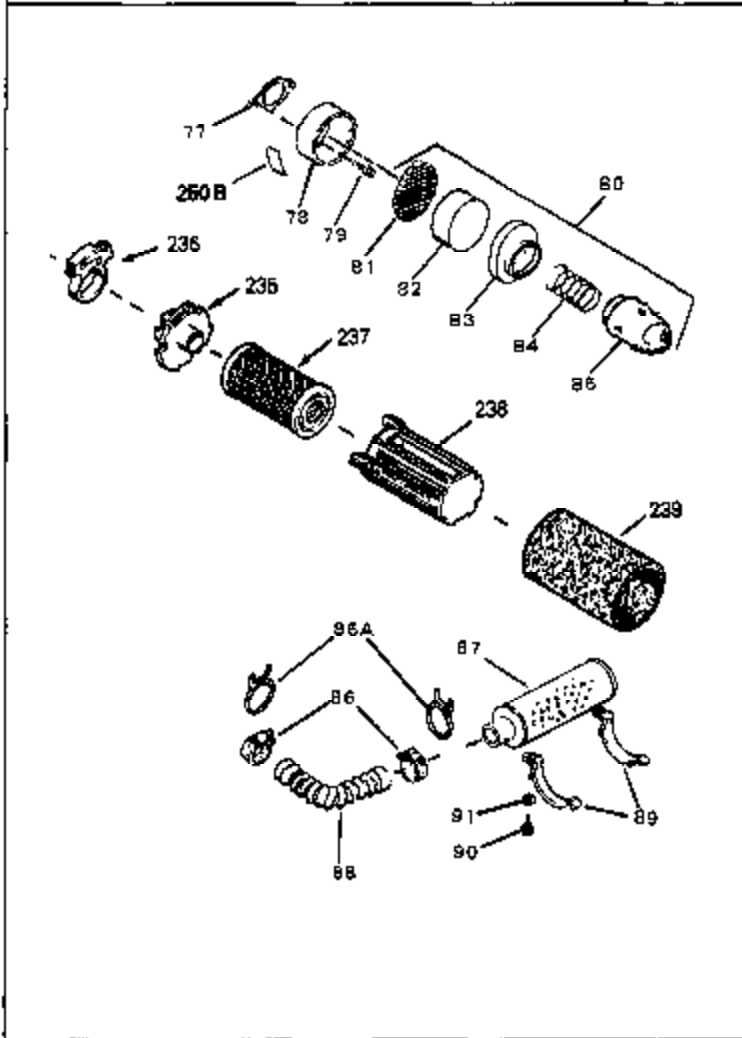

Ref #	Part Number	Qty	Description
108A	33971	0	Knob, Control
109	33970A	0	Control Assy., Speed
110	33802	0	Spring Compression
111	650777	0	Screw, Slotted fil. hd. mach., 6-32 x 7/16
112	650549	0	Screw
113	31342	0	Spring, Compression
114	30200	0	Screw
115	610973	0	Terminal Assy.
118	34371	0	Cover, Speed control
119	650807	0	Screw, Hex washer hd. shoulder, 10-32 x 7/16
120B	33556	0	Muffler
122	33753	0	Plate, Lock
239	35435	0	Filter, Pre-Air (Poly)
252	30548B	0	Condenser
253	30547A	0	Contact Assy., Breaker