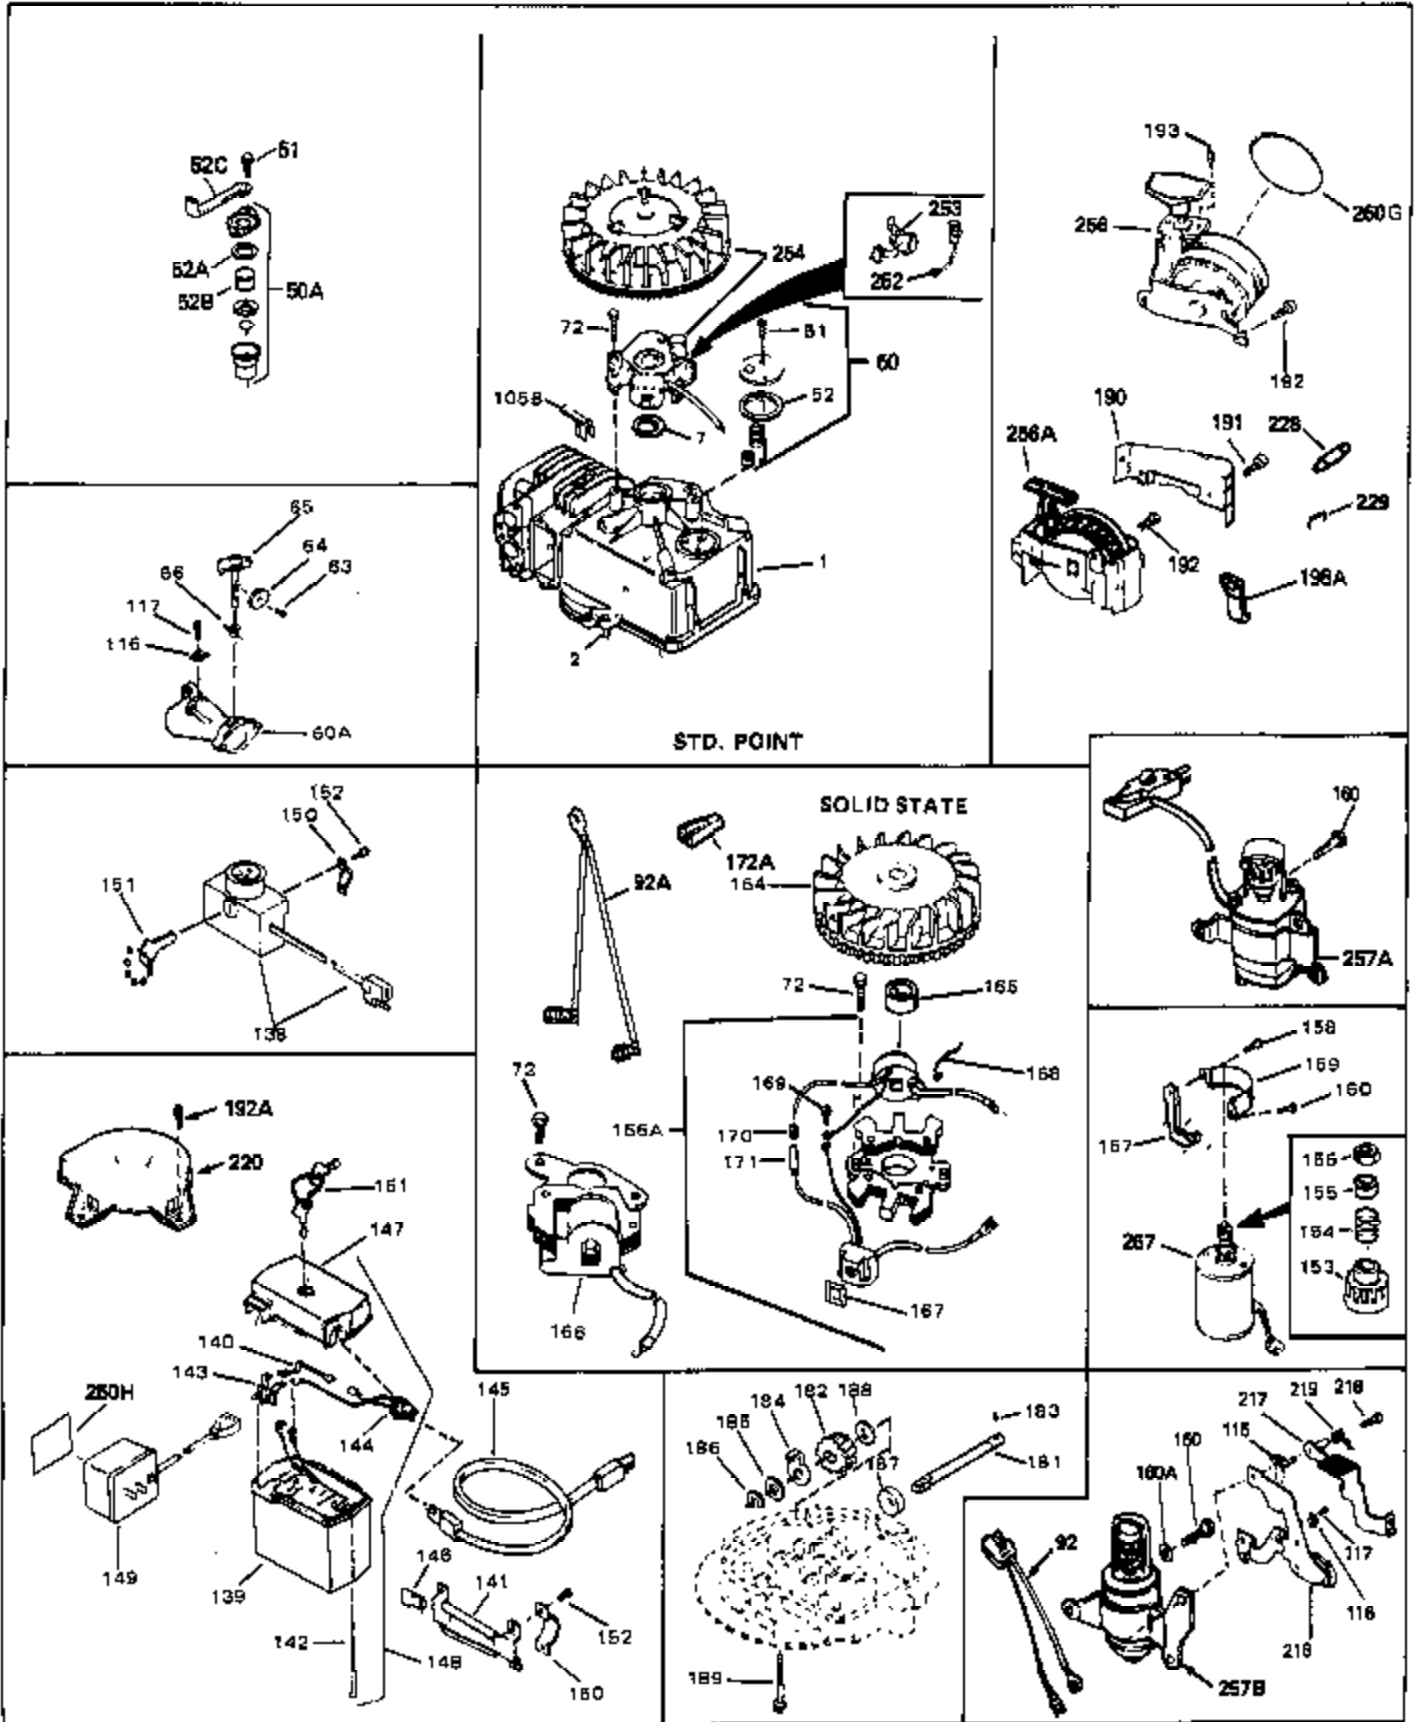

Ref #	Part Number	Qty	Description
1	34959	0	Cylinder Assy. (2-5/8" Bore)
2	26727	0	Pin, Dowel
50	34215	0	Breather Assy.
51	30200	0	Screw
52	32760	0	Gasket, Breather
63	650506	0	Screw
64	631036	0	Shutter, Throttle
65	631530	0	Shaft Assy., Throttle
66	631066	0	Spring, Return
72	650489	0	Screw
92A	34231	0	Wire, Ground (One female fitting & one
115	610973	0	Terminal Assy.
165	34080	0	Spacer, Flywheel key
192A	0	0	Rivet, Pop (3/16" Dia.)
192	650802	0	Screw, Hex washer hd. taptite, 1/4-20 x 5/8
198A	34372A	0	Bracket Assy., Rope guide
256A	590579	0	Starter, Side mount rewind